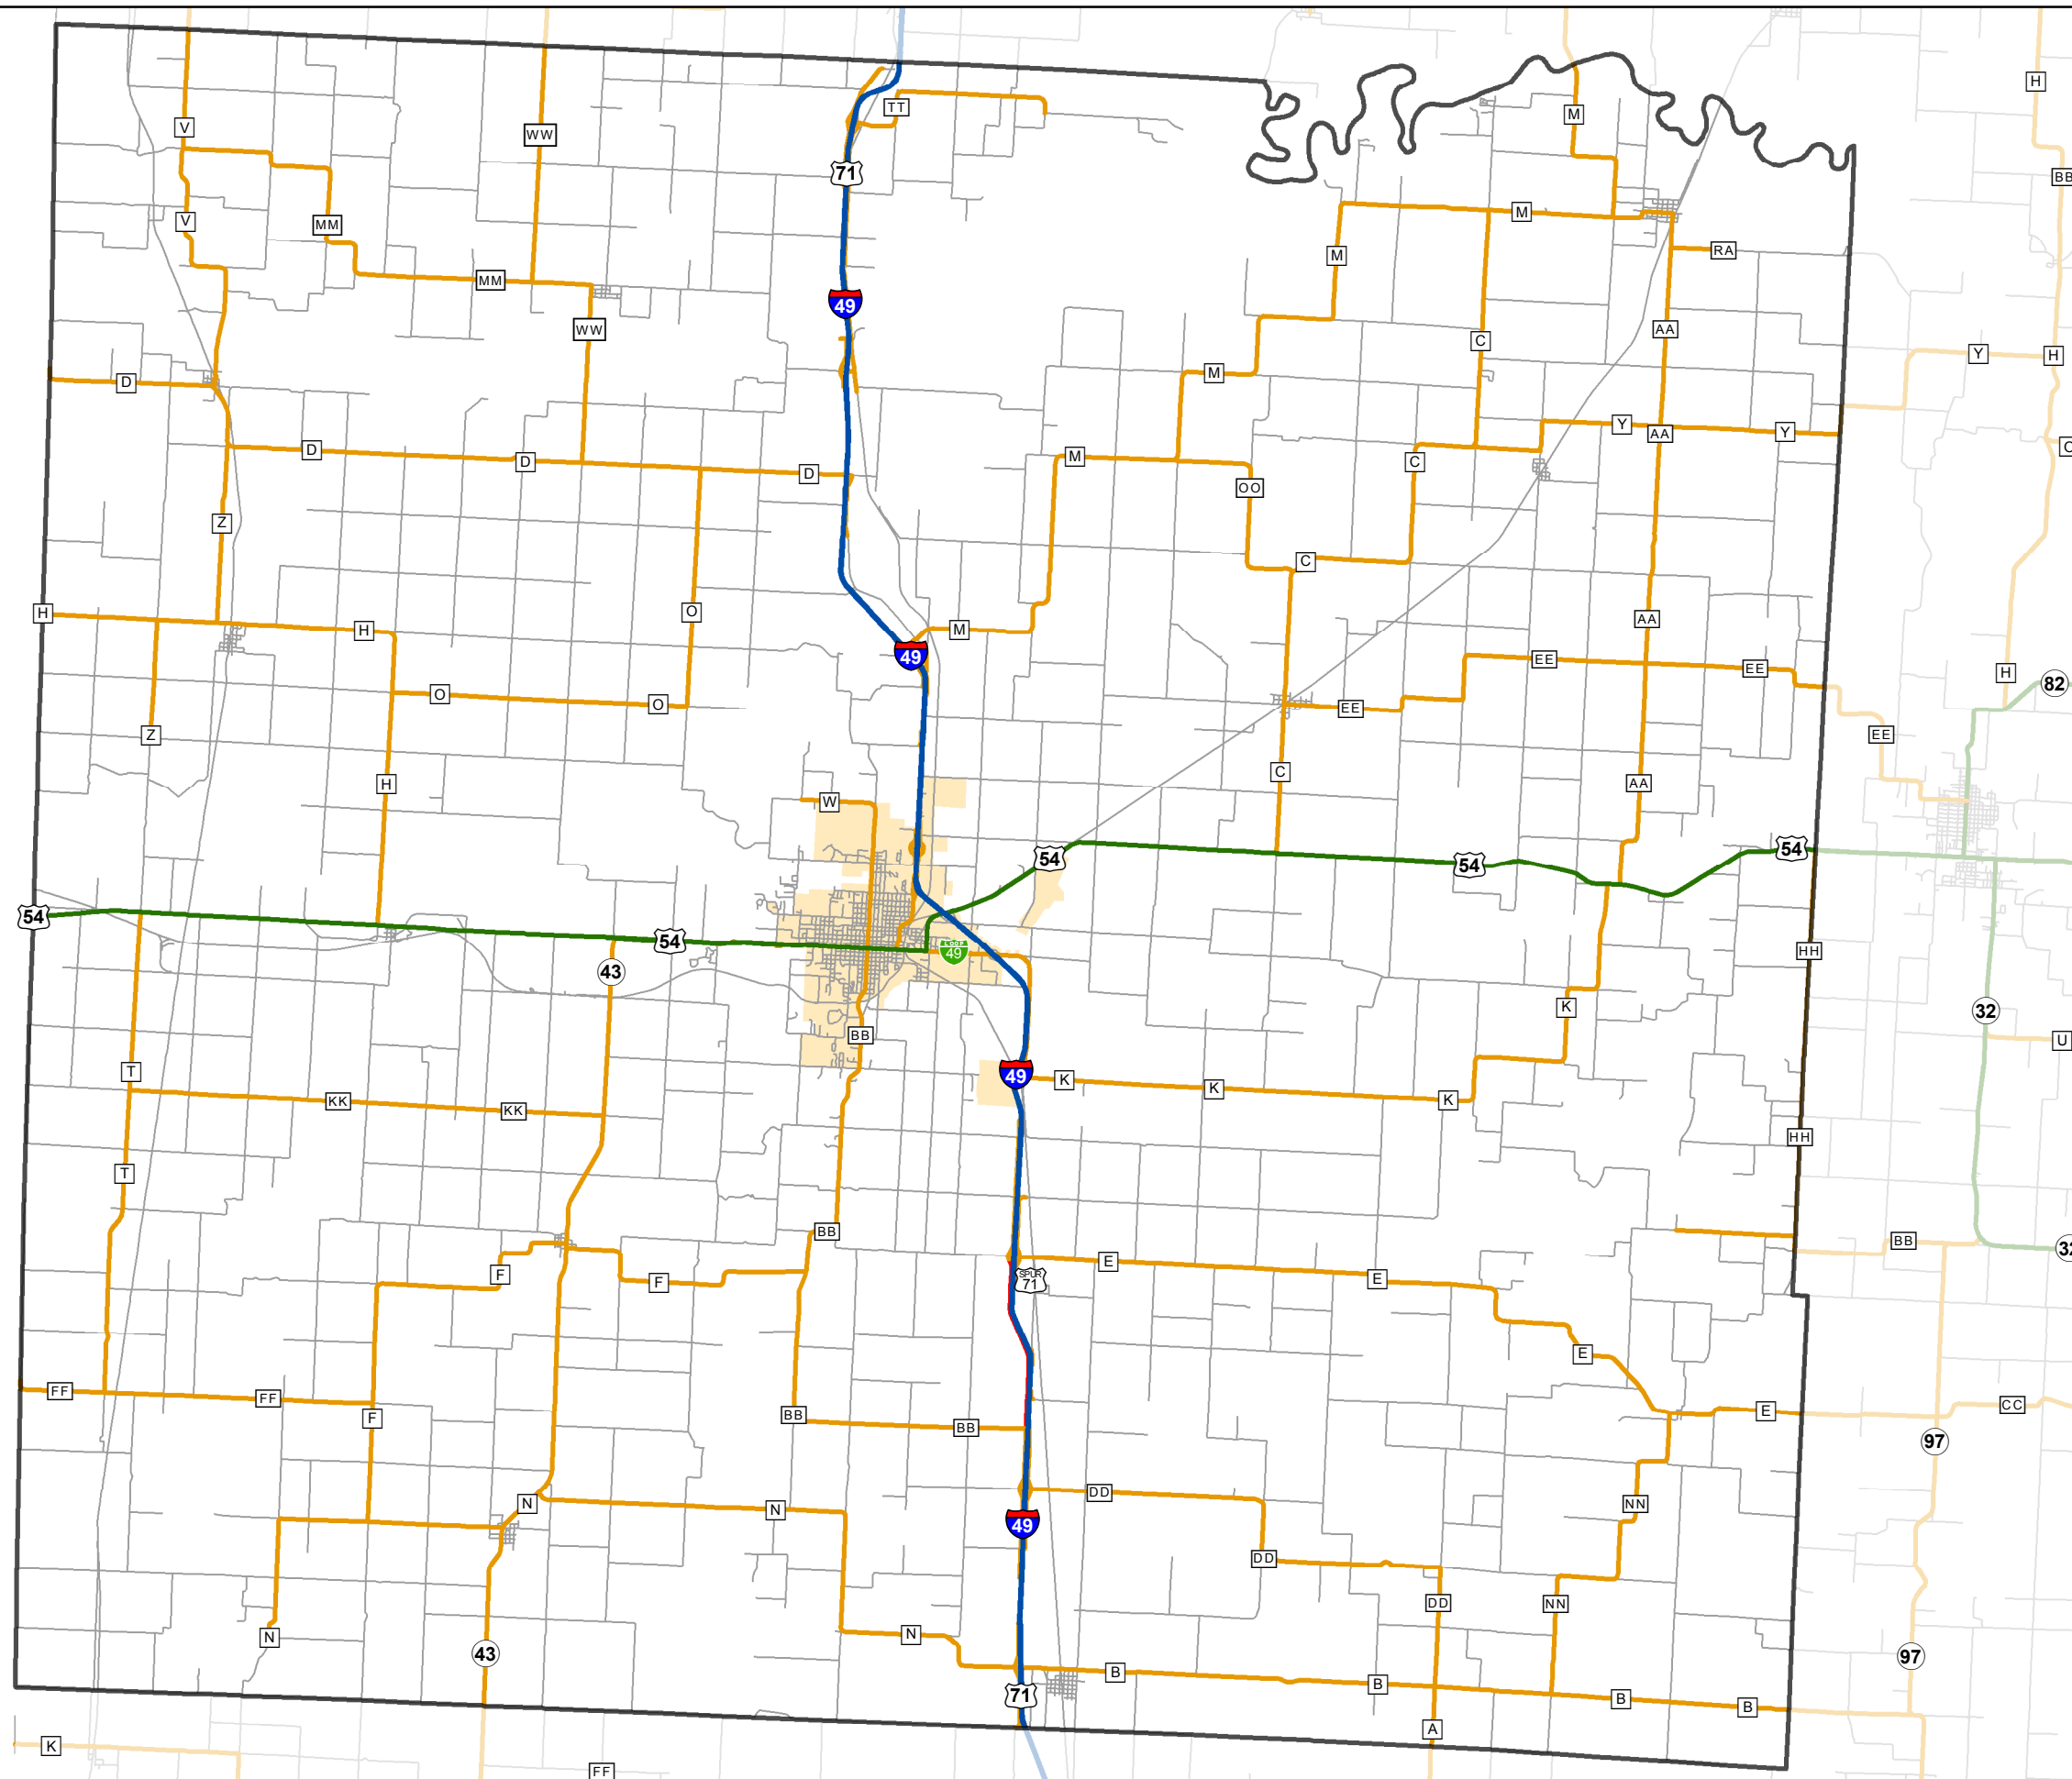

State System Classification

VERNON COUNTY

MISSOURI

State System Class	Miles
Interstate	29.961
Primary	31.173
Supplementary	308.333
State Marked - NOS	
Other Roads	
Urban Area	

105 W. Capitol Ave.
 Jefferson City, MO 65102
 Phone (573) 526-5478
 Fax (573) 526-8052