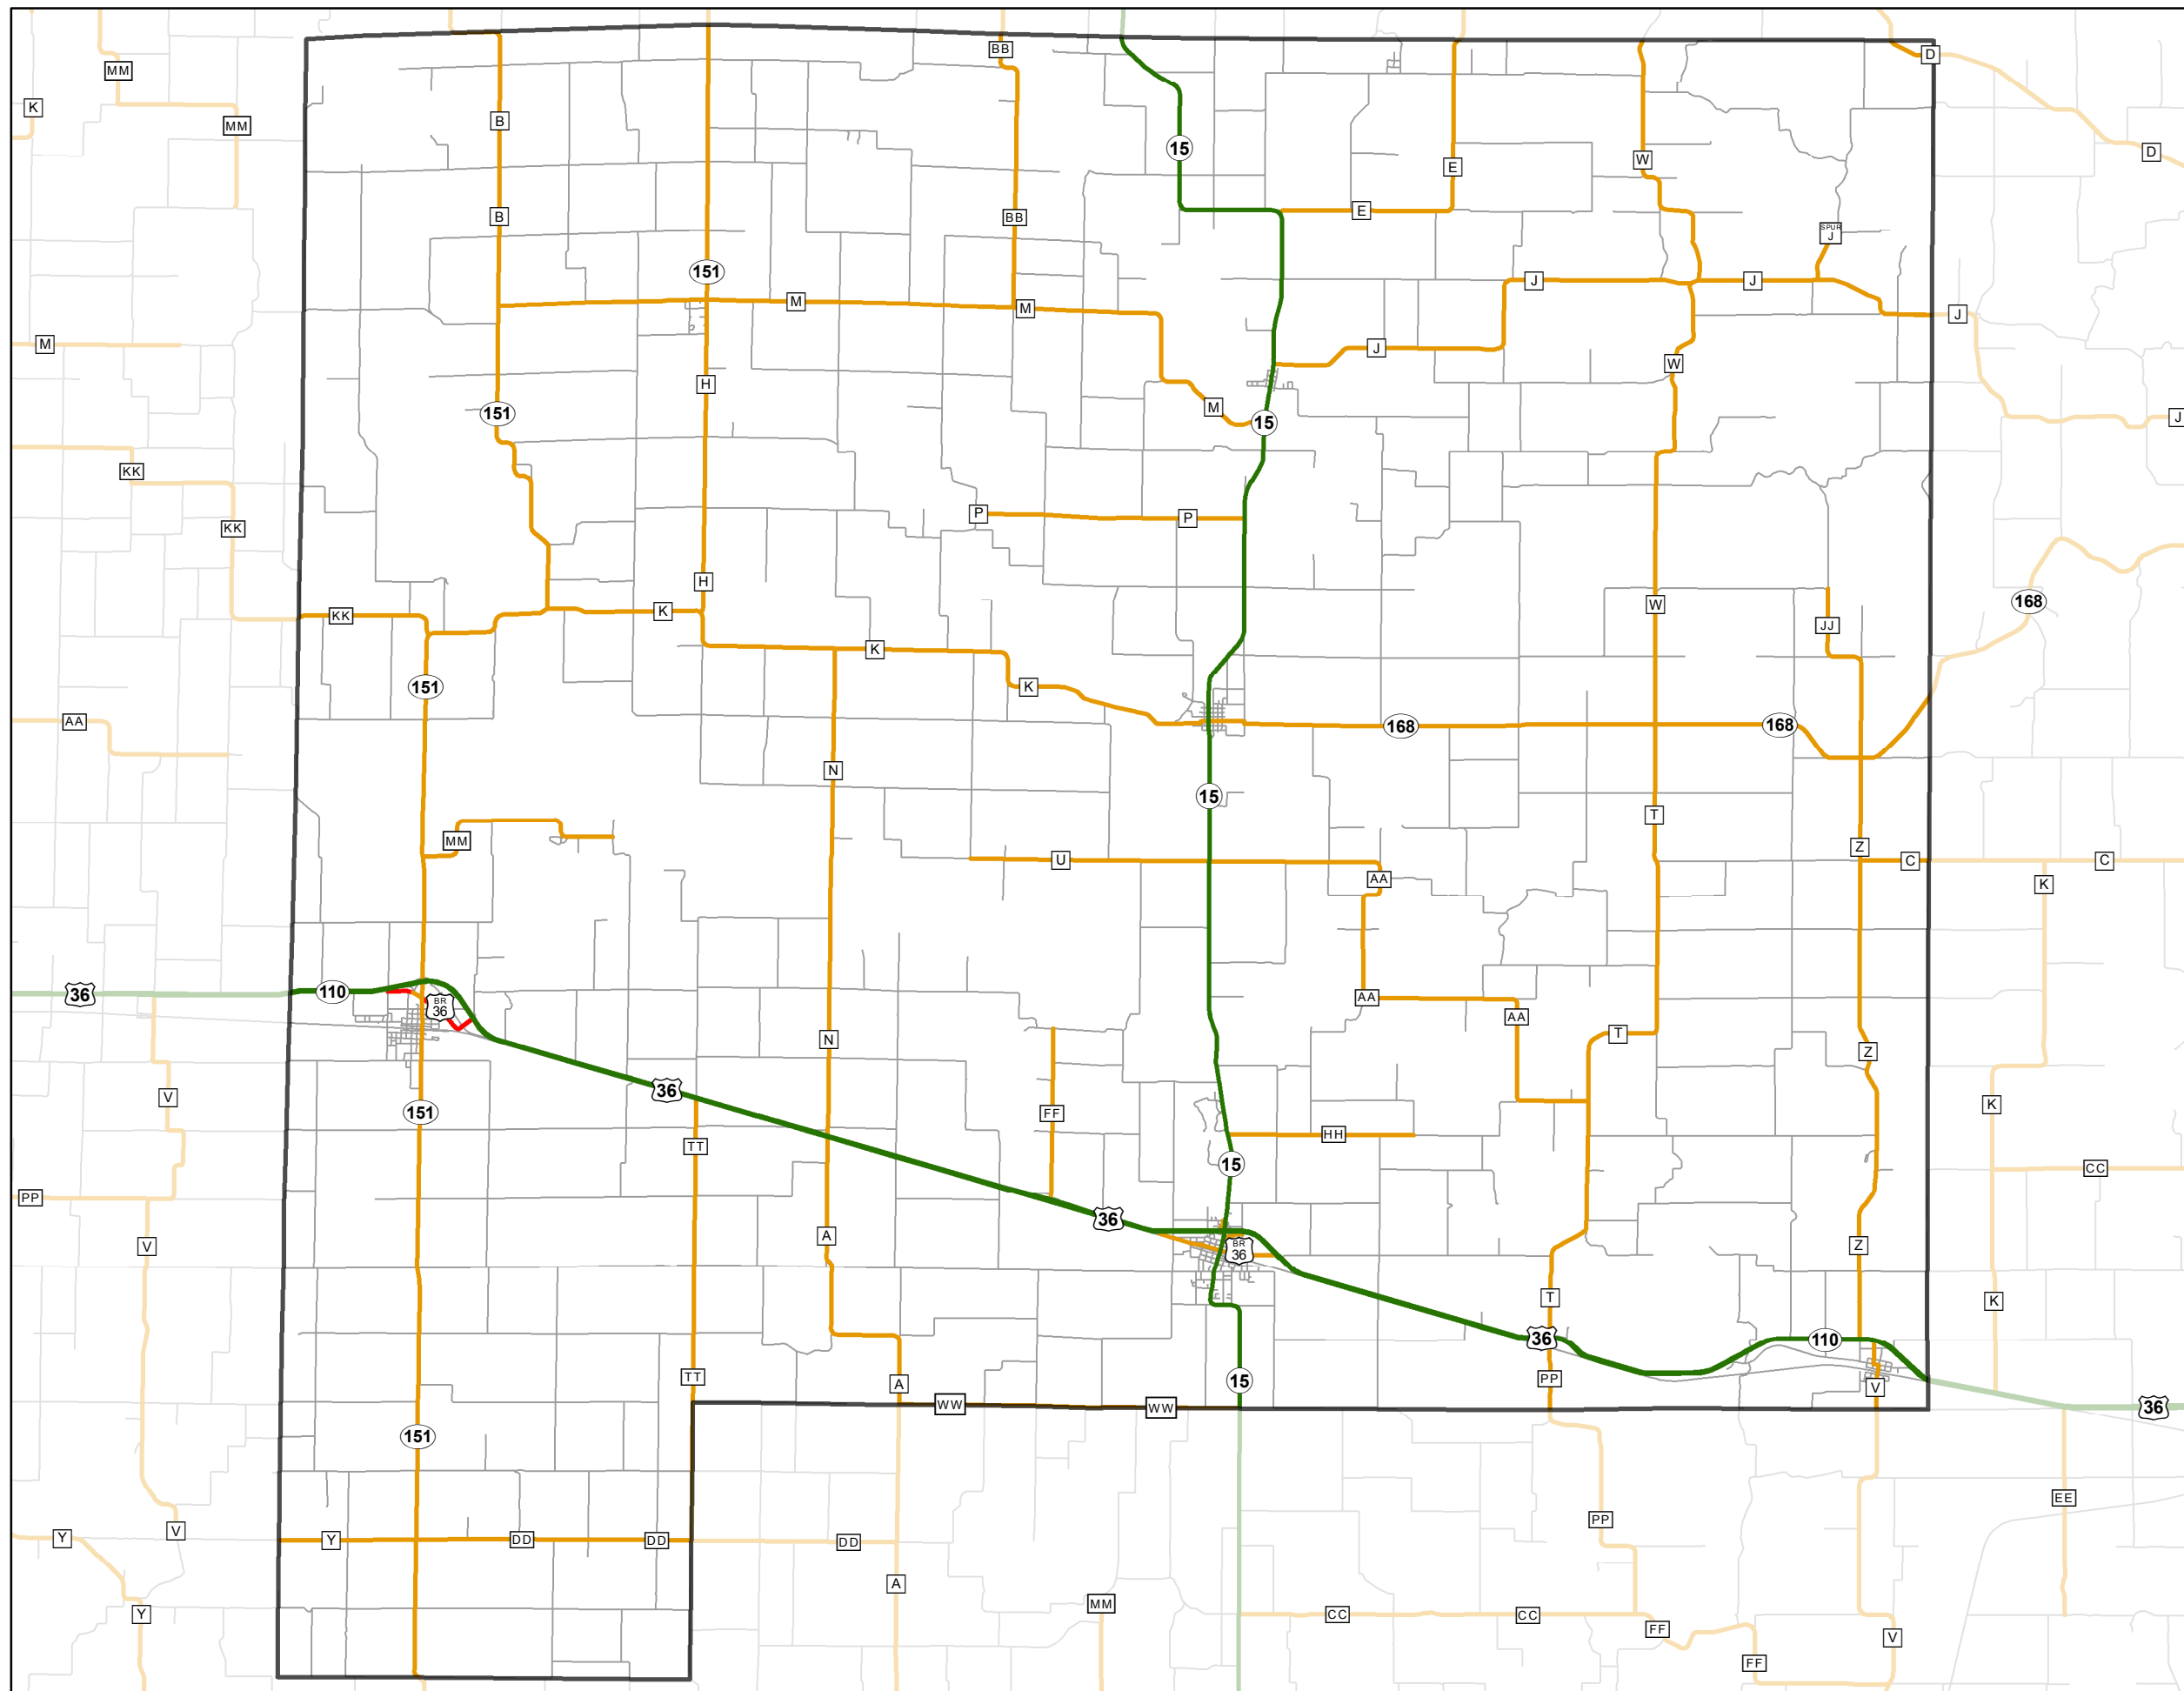

State System Classification

SHELBY COUNTY

MISSOURI

| State System Class | Miles |
|--------------------|---------|
| Interstate | 0 |
| Primary | 47.983 |
| Supplementary | 186.147 |
| State Marked - NOS | |
| Other Roads | |
| Urban Area | |