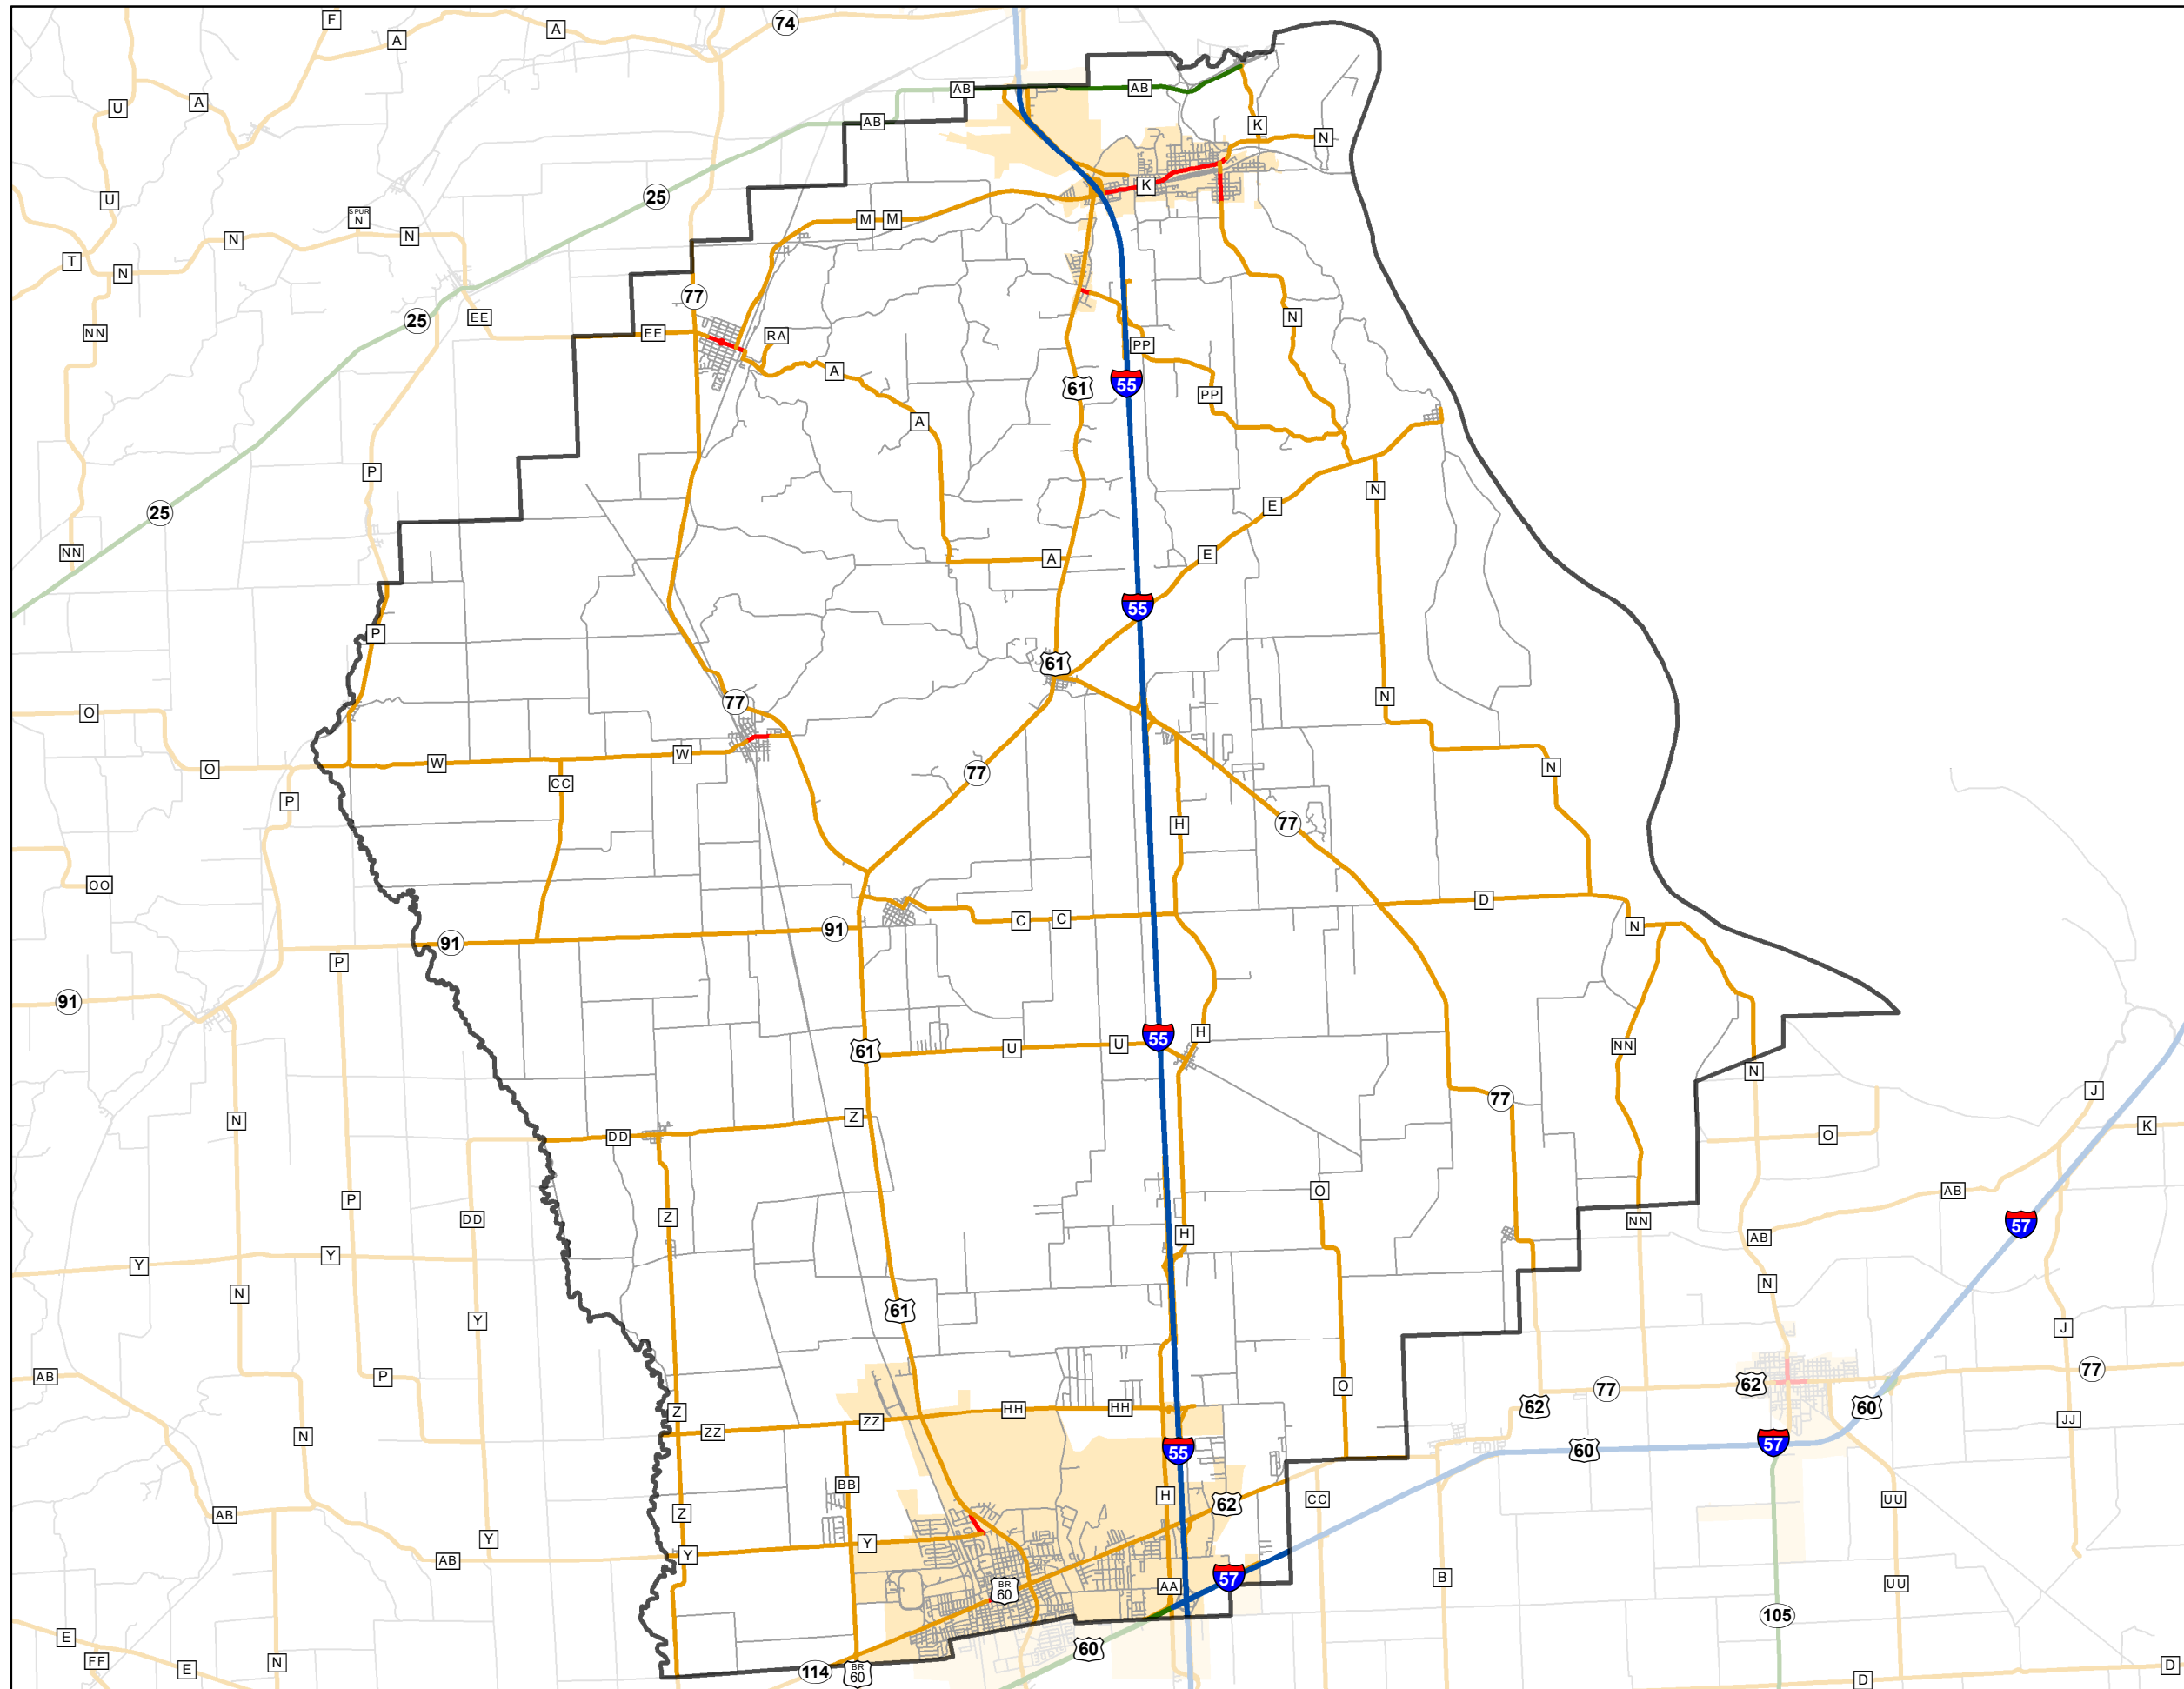

State System Classification

SCOTT COUNTY MISSOURI

State System Class	Miles
Interstate	28.309
Primary	4.45
Supplementary	224.032
State Marked - NOS	
Other Roads	
Urban Area	

105 W. Capitol Ave.
Jefferson City, MO 65102
Phone (573) 526-5478
Fax (573) 526-8052