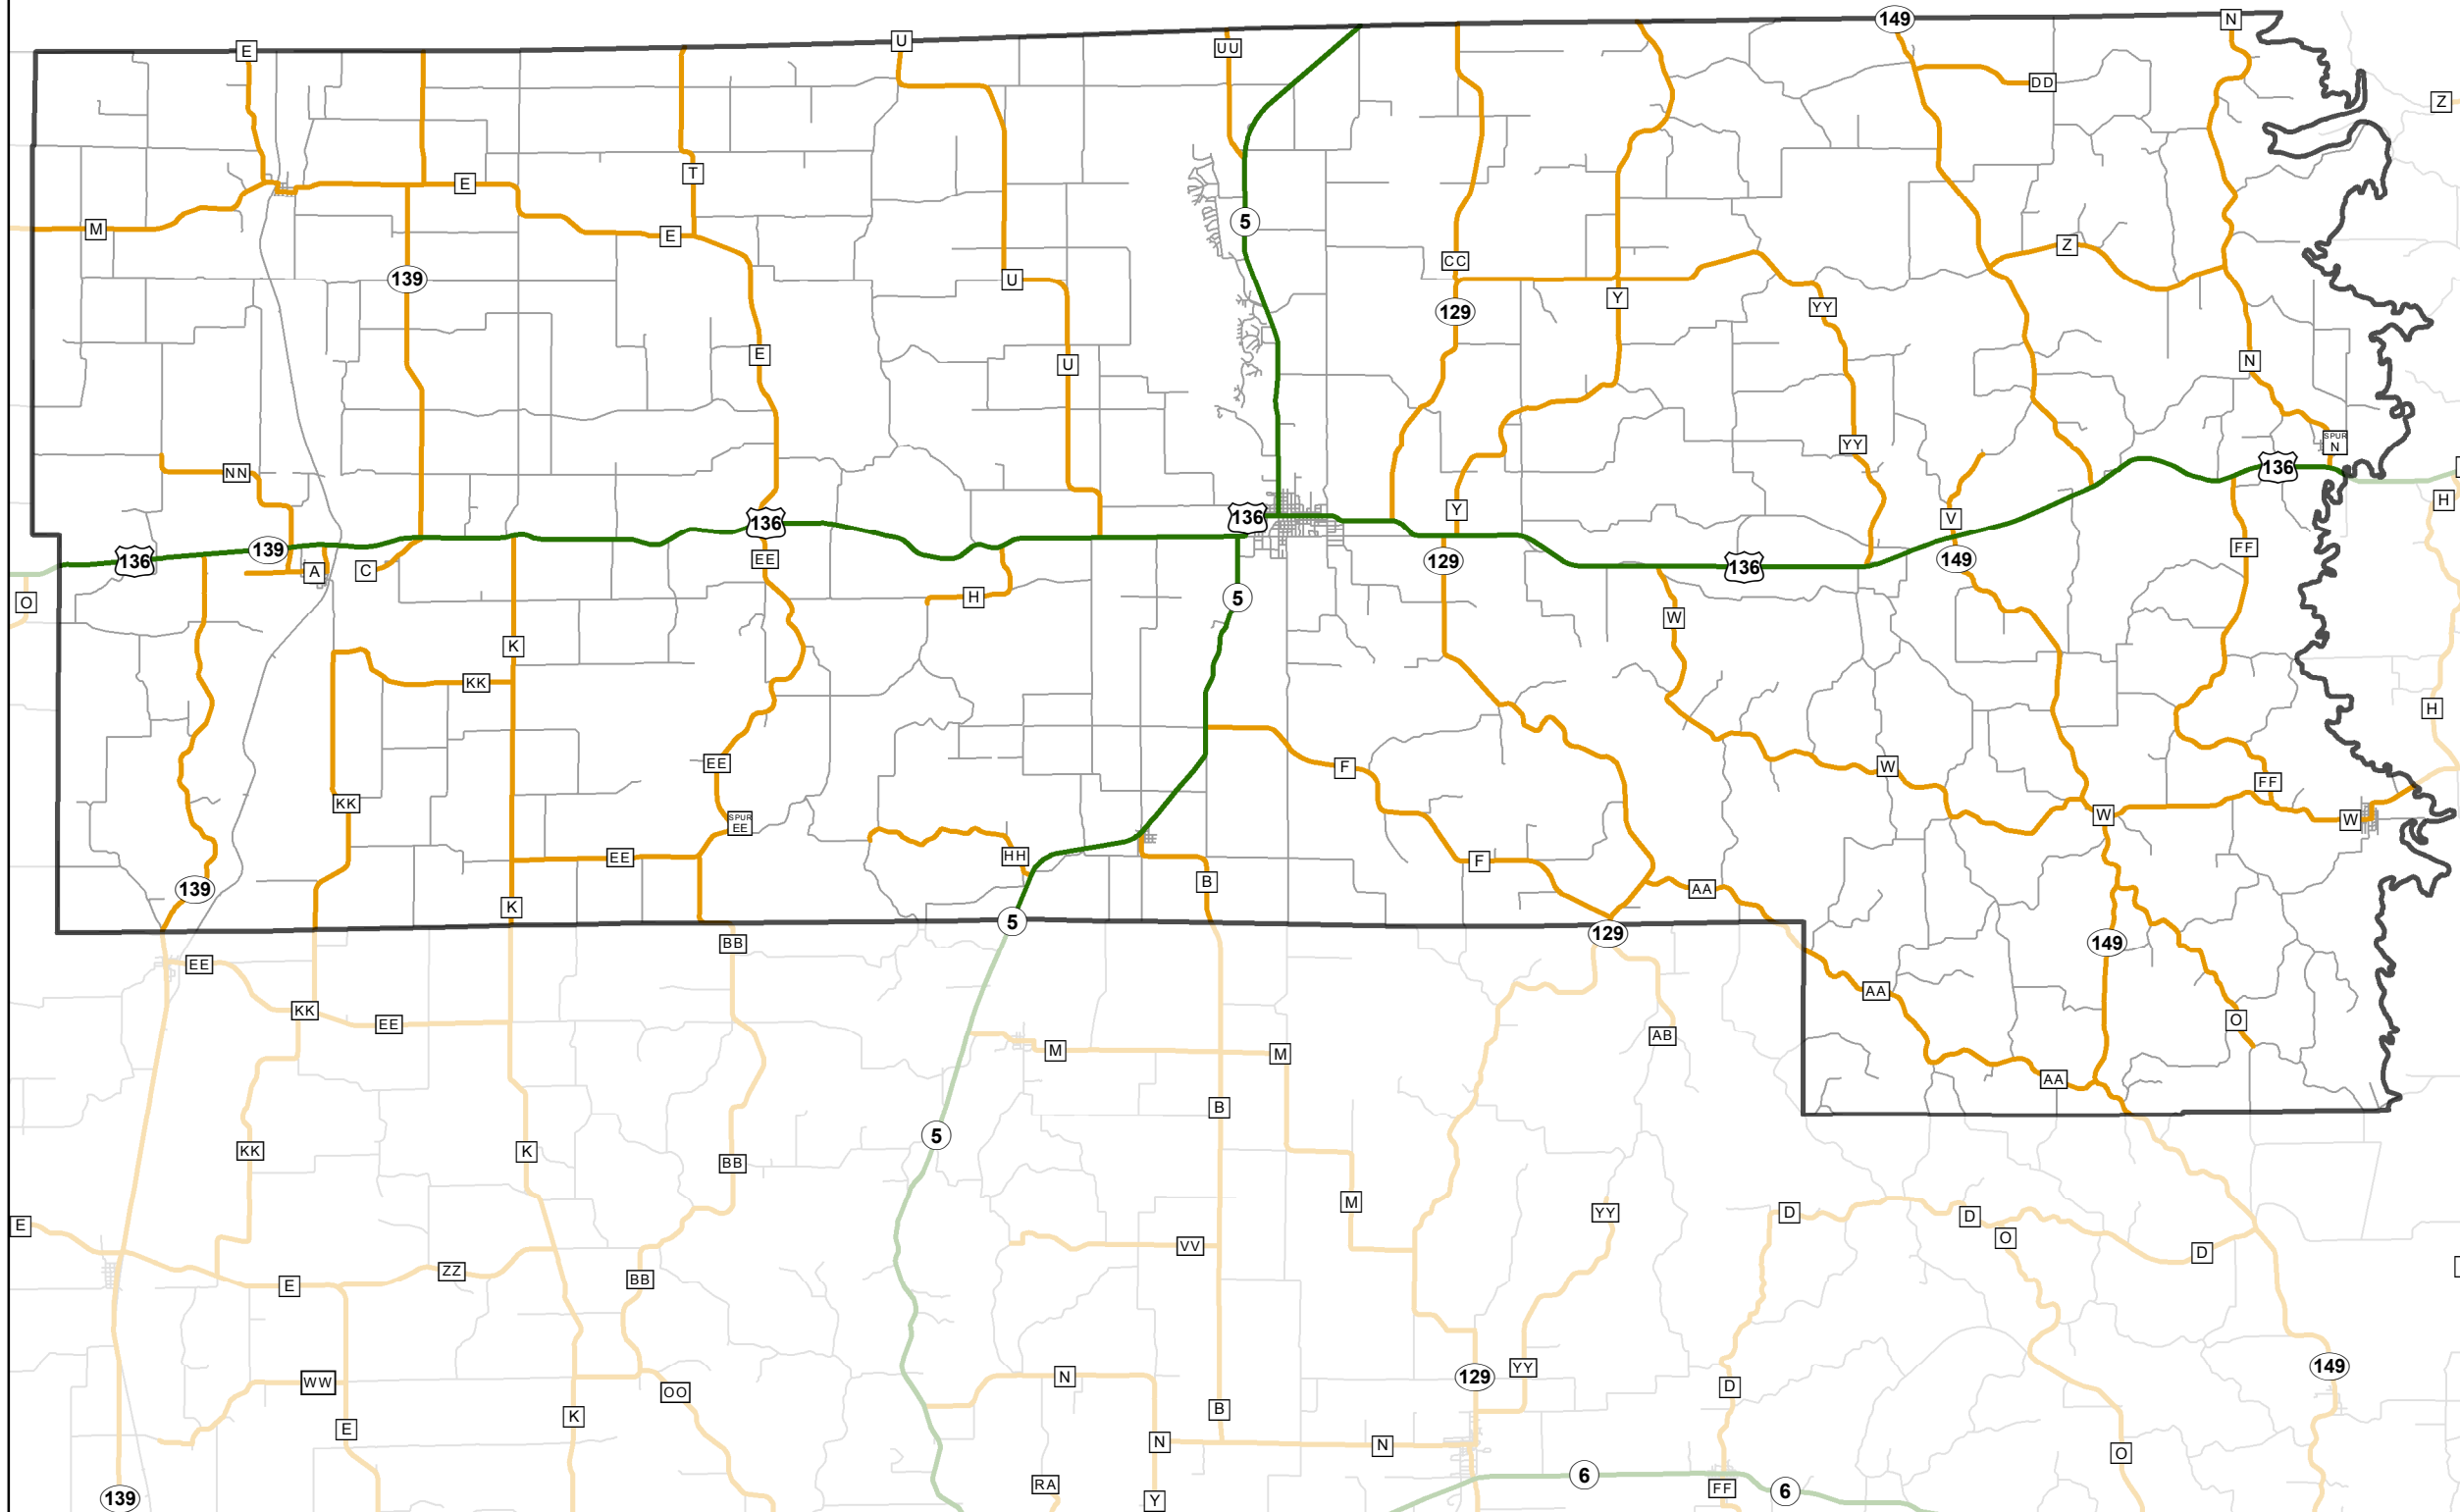

State System Classification

PUTNAM COUNTY MISSOURI

State System Class	Miles
Interstate	0
Primary	52.768
Supplementary	201.301
State Marked - NOS	
Other Roads	
Urban Area	

105 W. Capitol Ave.
Jefferson City, MO 65102
Phone (573) 526-5478
Fax (573) 526-8052