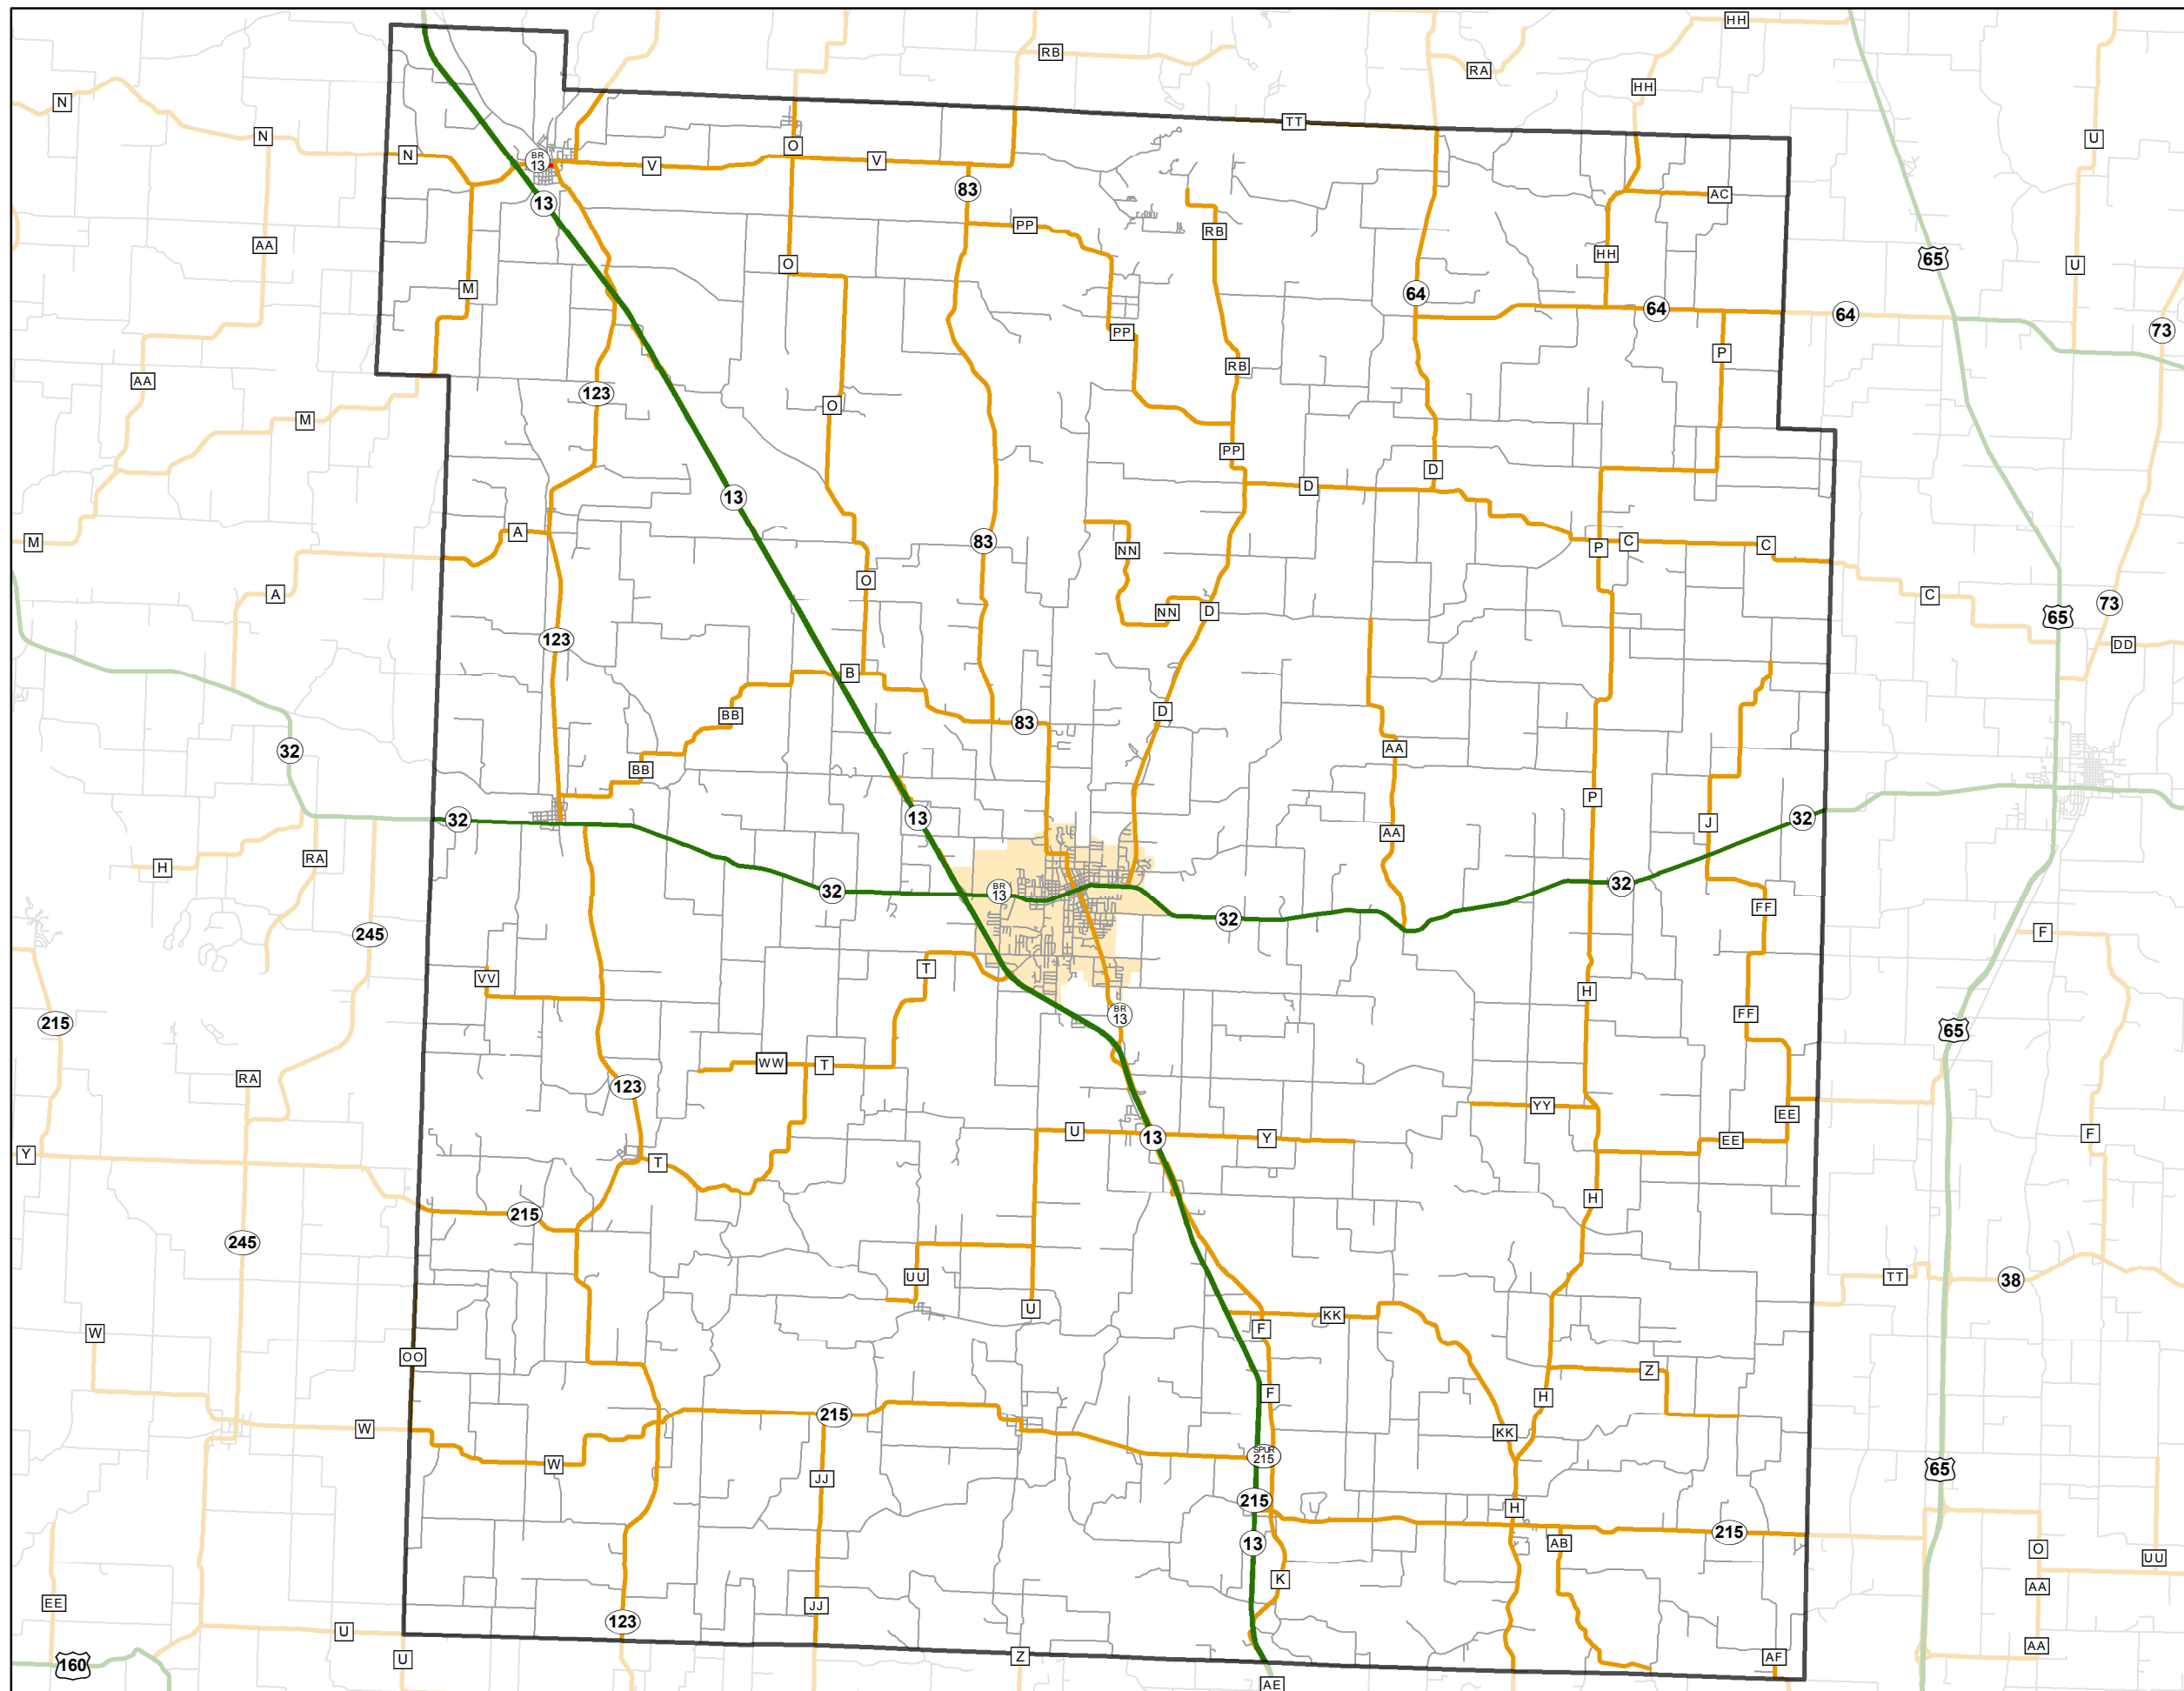

State System Classification

POLK COUNTY MISSOURI

State System Class	Miles
Interstate	0
Primary	57.621
Supplementary	283.437
State Marked - NOS	
Other Roads	
Urban Area	

105 W. Capitol Ave.
Jefferson City, MO 65102
Phone (573) 526-5478
Fax (573) 526-8052