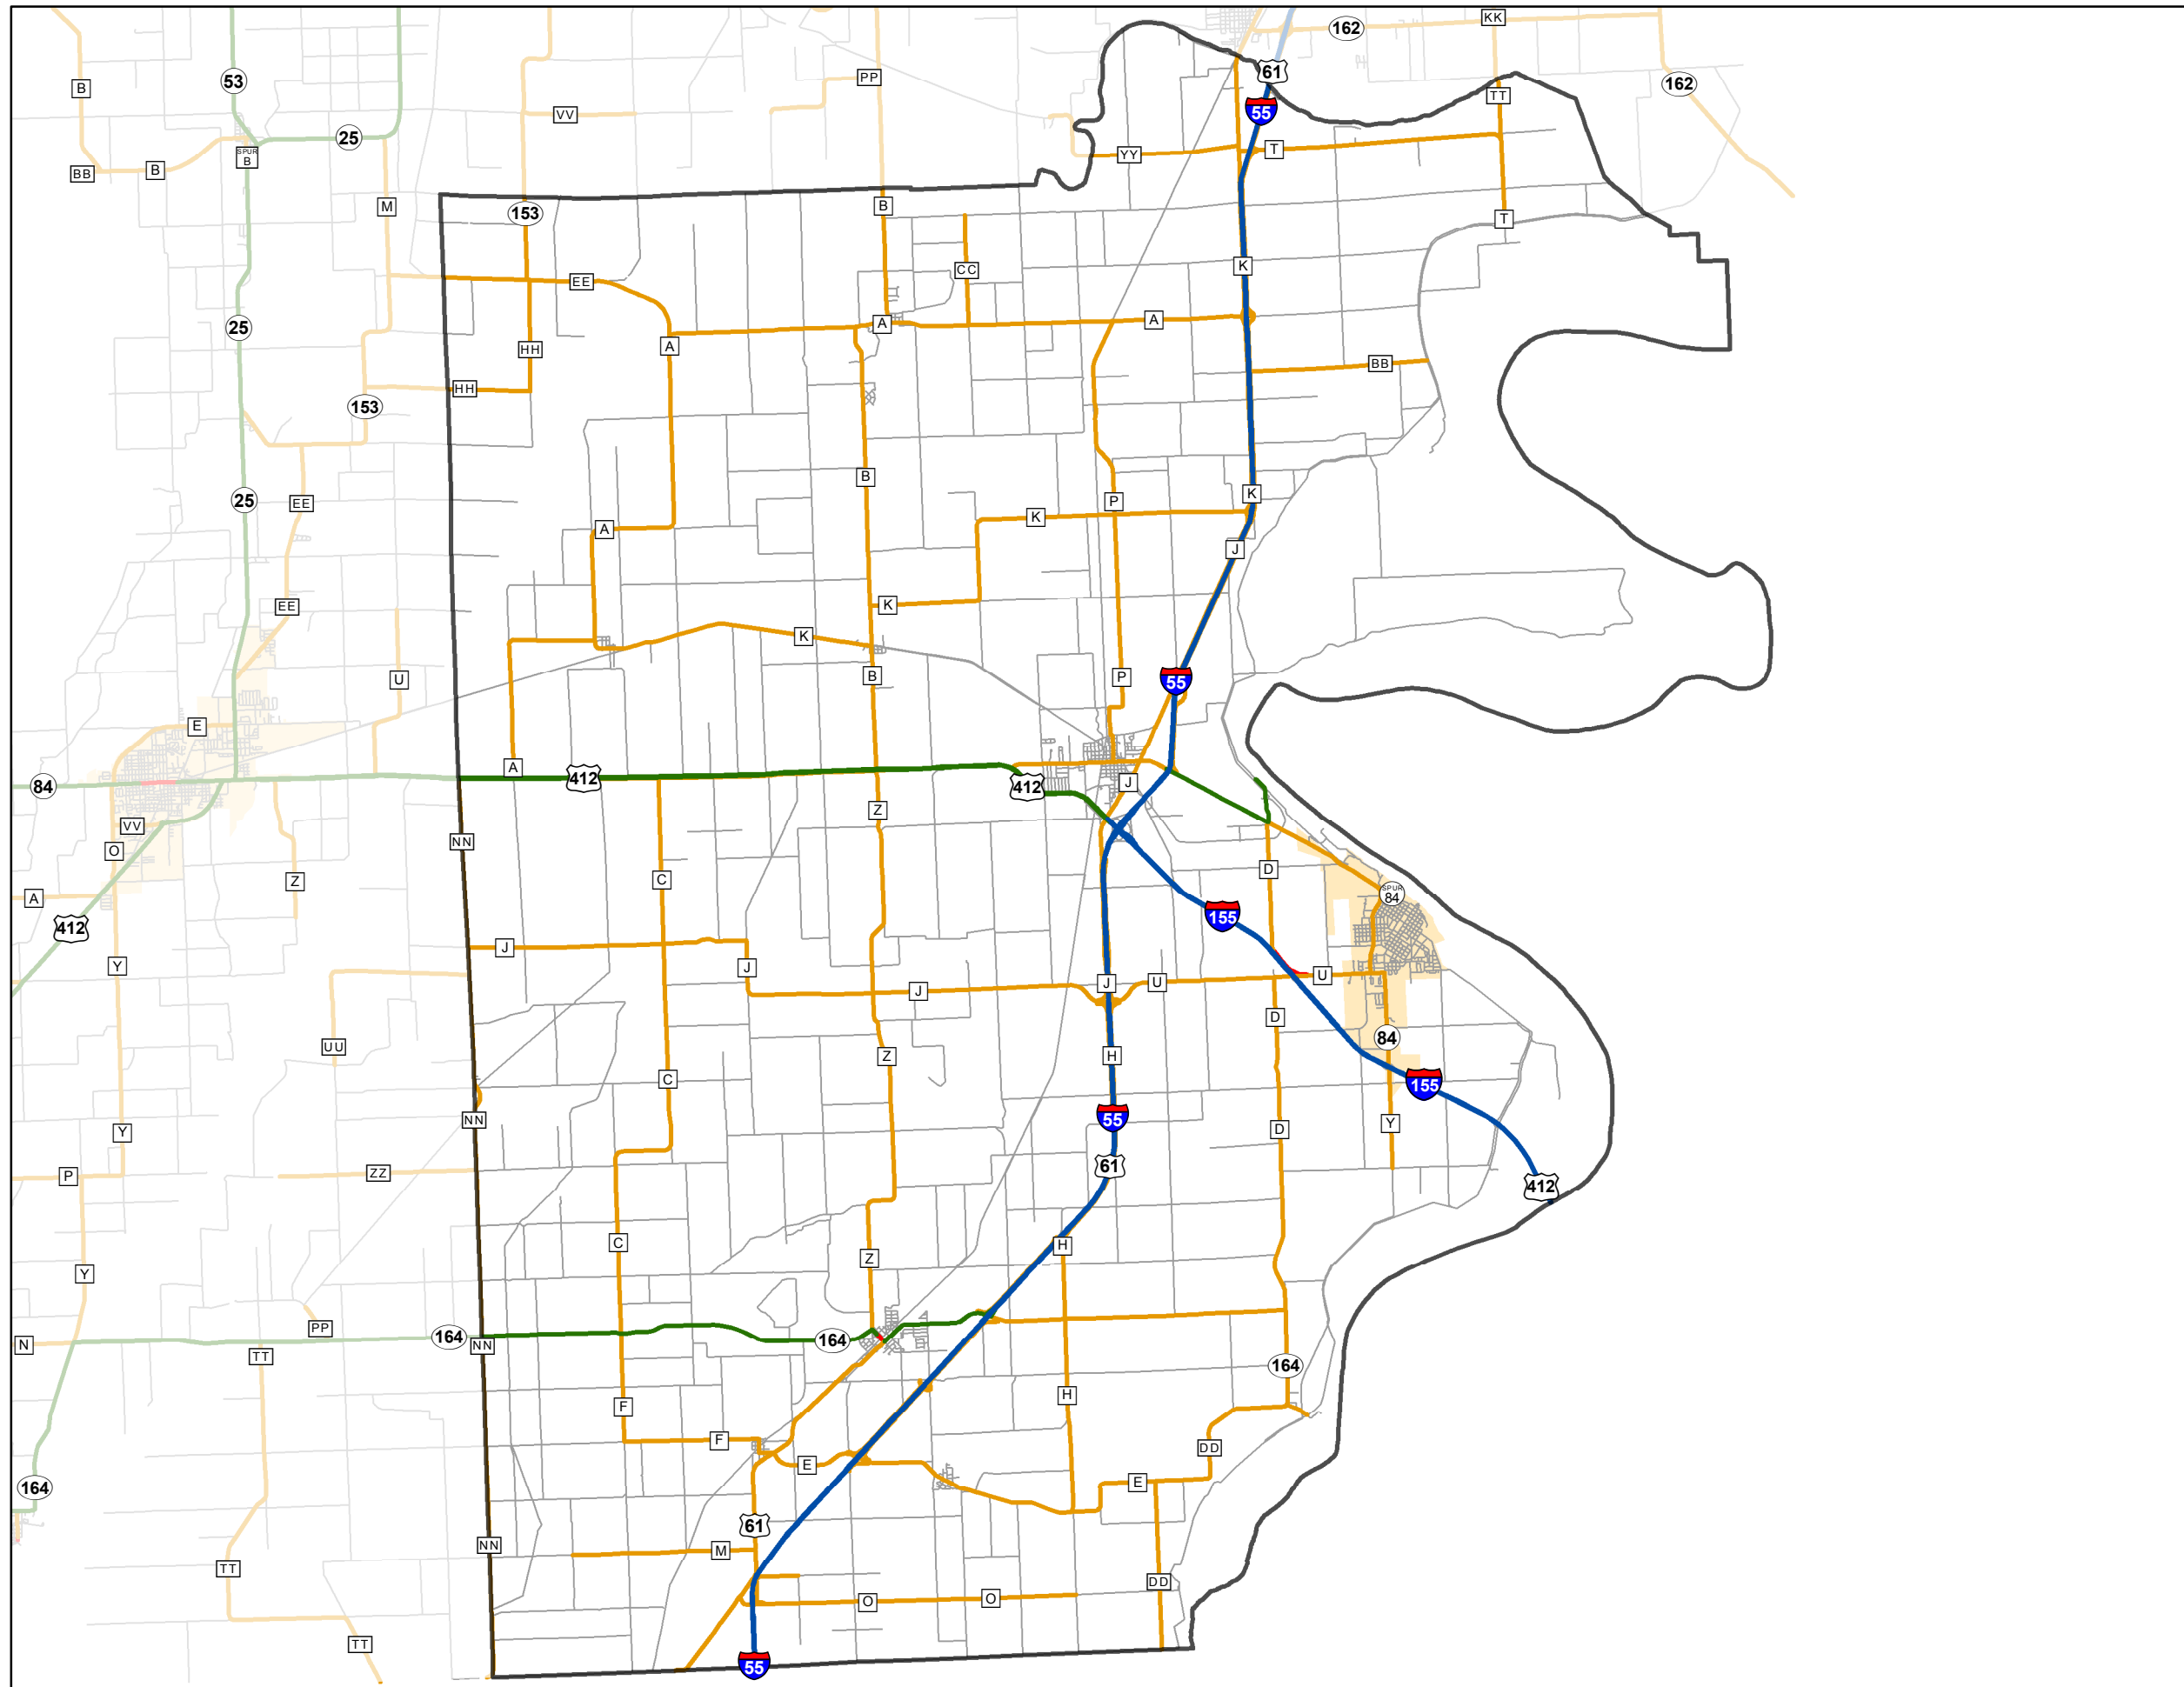

# State System Classification

## PEMISCOT COUNTY MISSOURI

State System Class	Miles
Interstate	42.611
Primary	24.65
Supplementary	243.047
State Marked - NOS	
Other Roads	
Urban Area	

105 W. Capitol Ave.  
 Jefferson City, MO 65102  
 Phone (573) 526-5478  
 Fax (573) 526-8052