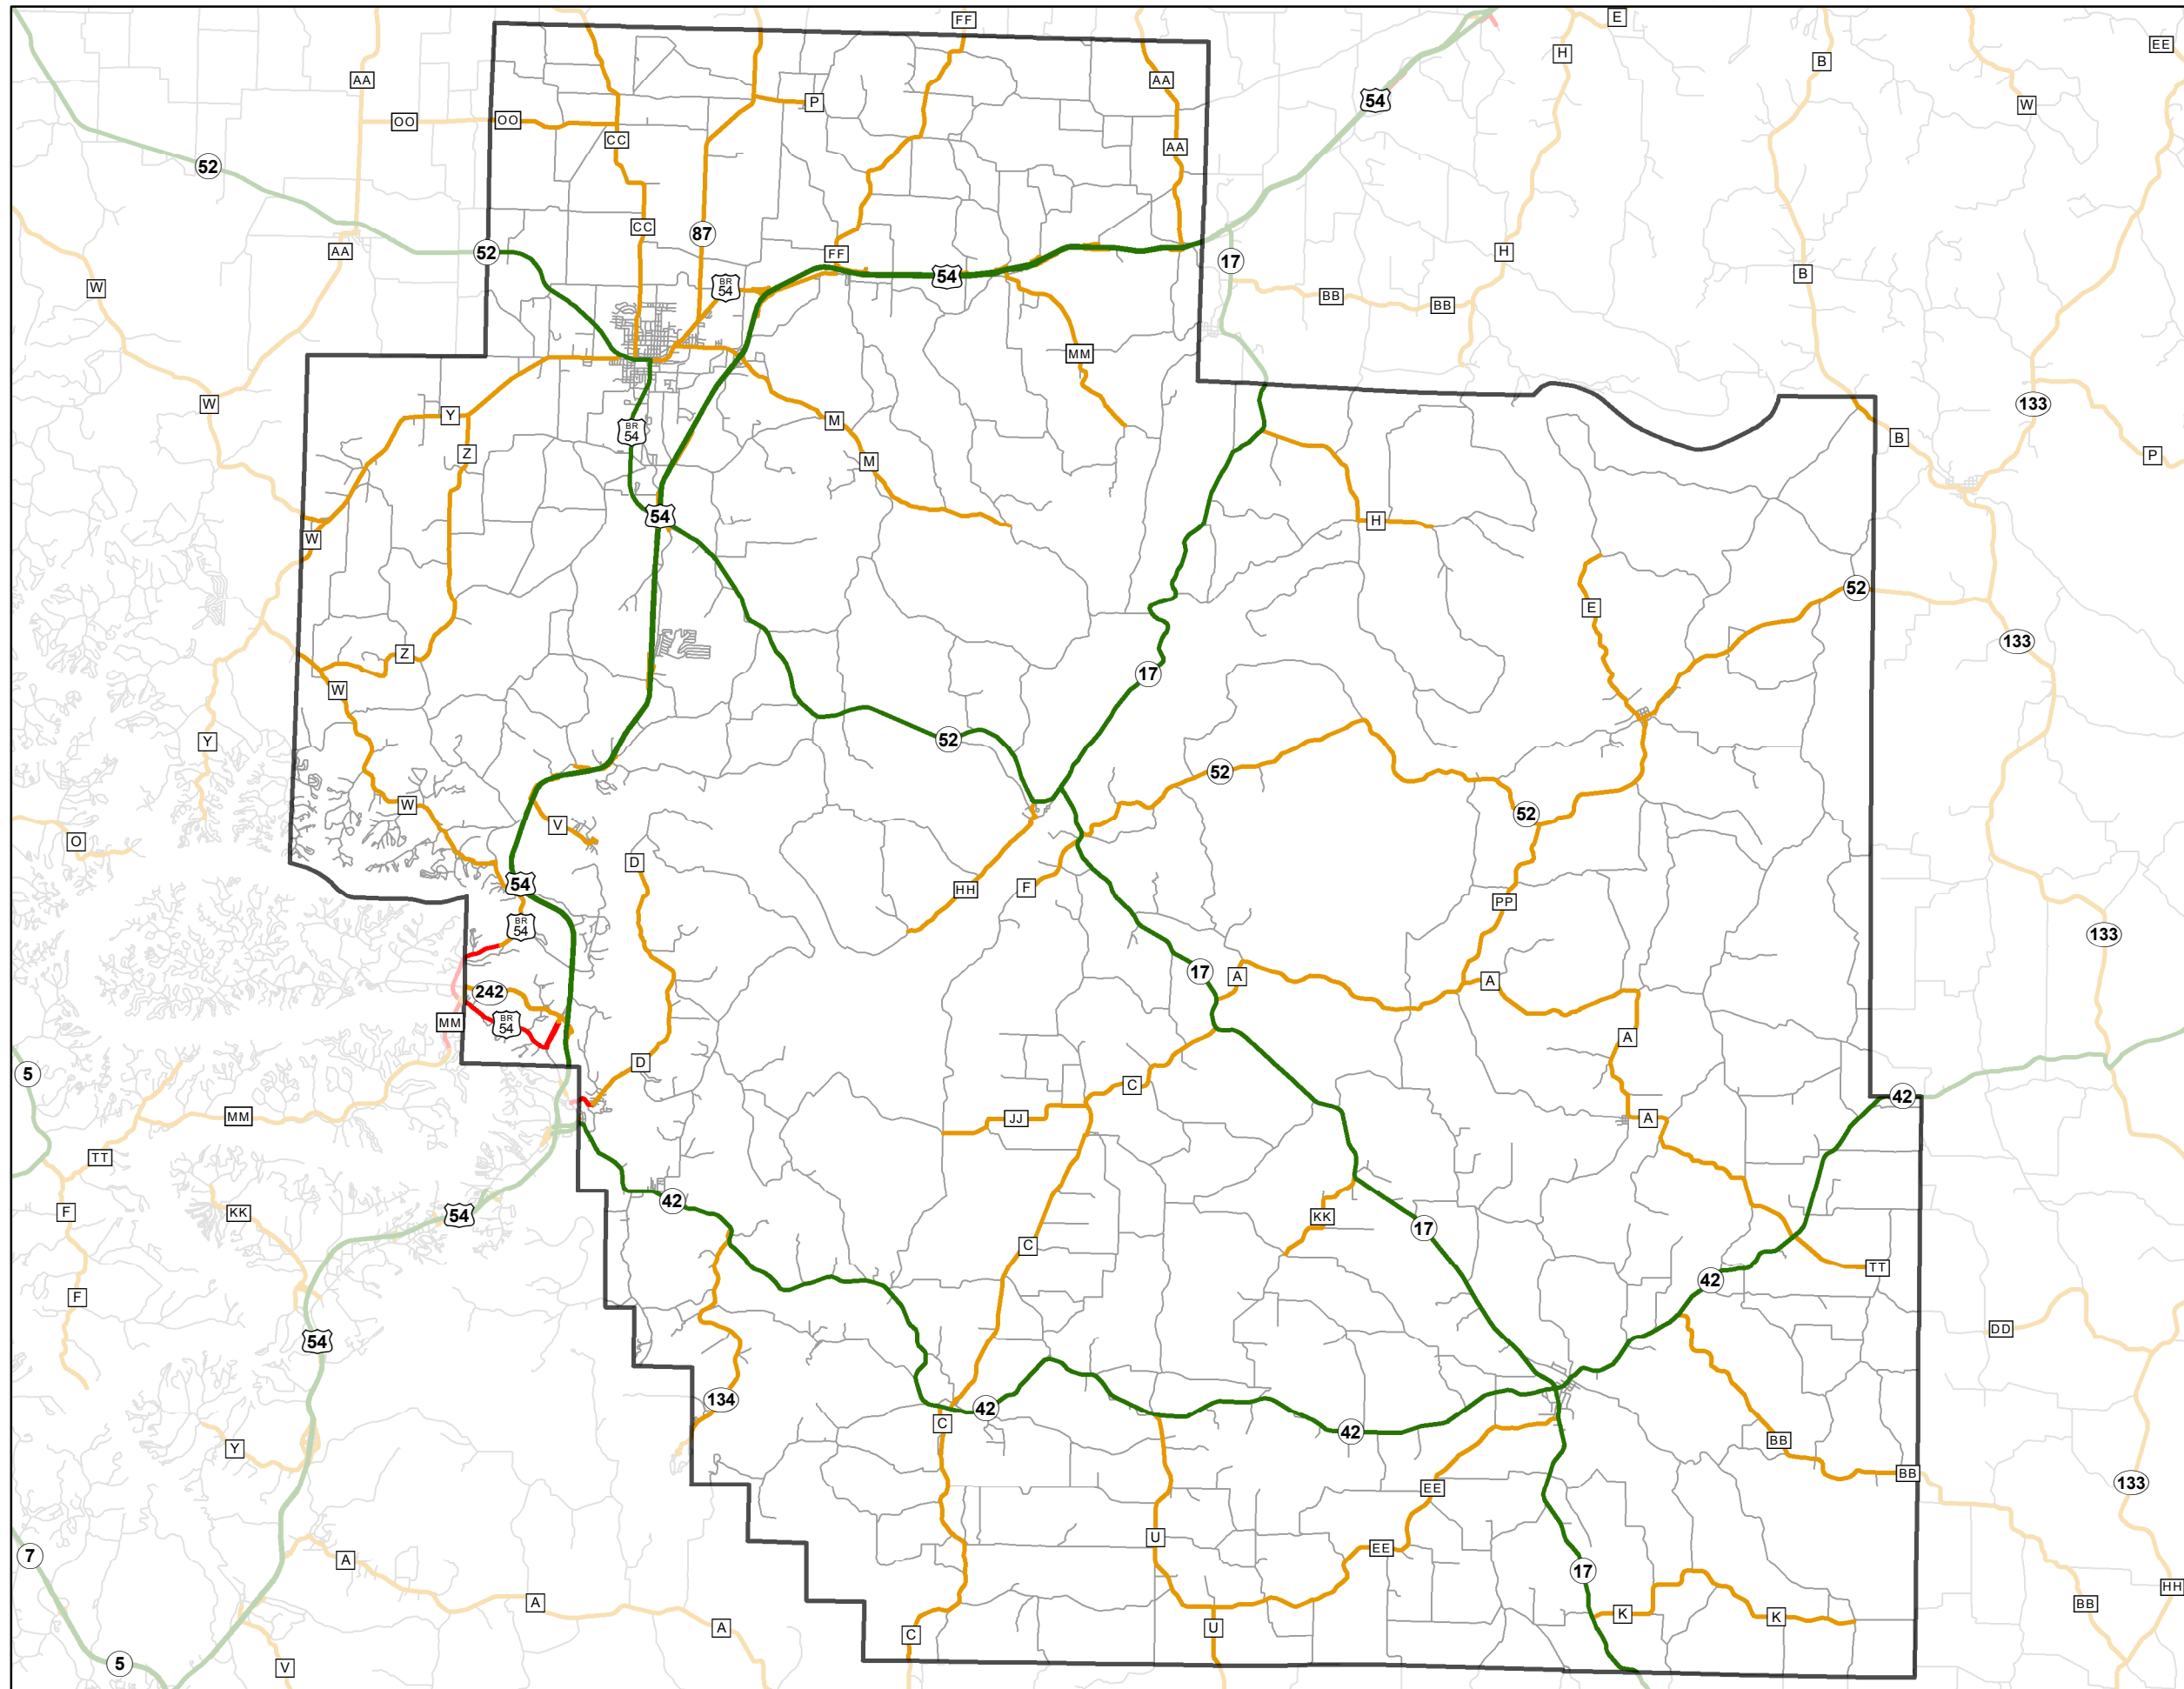

State System Classification

MILLER COUNTY

MISSOURI

State System Class	Miles
Interstate	0
Primary	97.768
Supplementary	175.982
State Marked - NOS	
Other Roads	
Urban Area	

105 W. Capitol Ave.
 Jefferson City, MO 65102
 Phone (573) 526-5478
 Fax (573) 526-8052