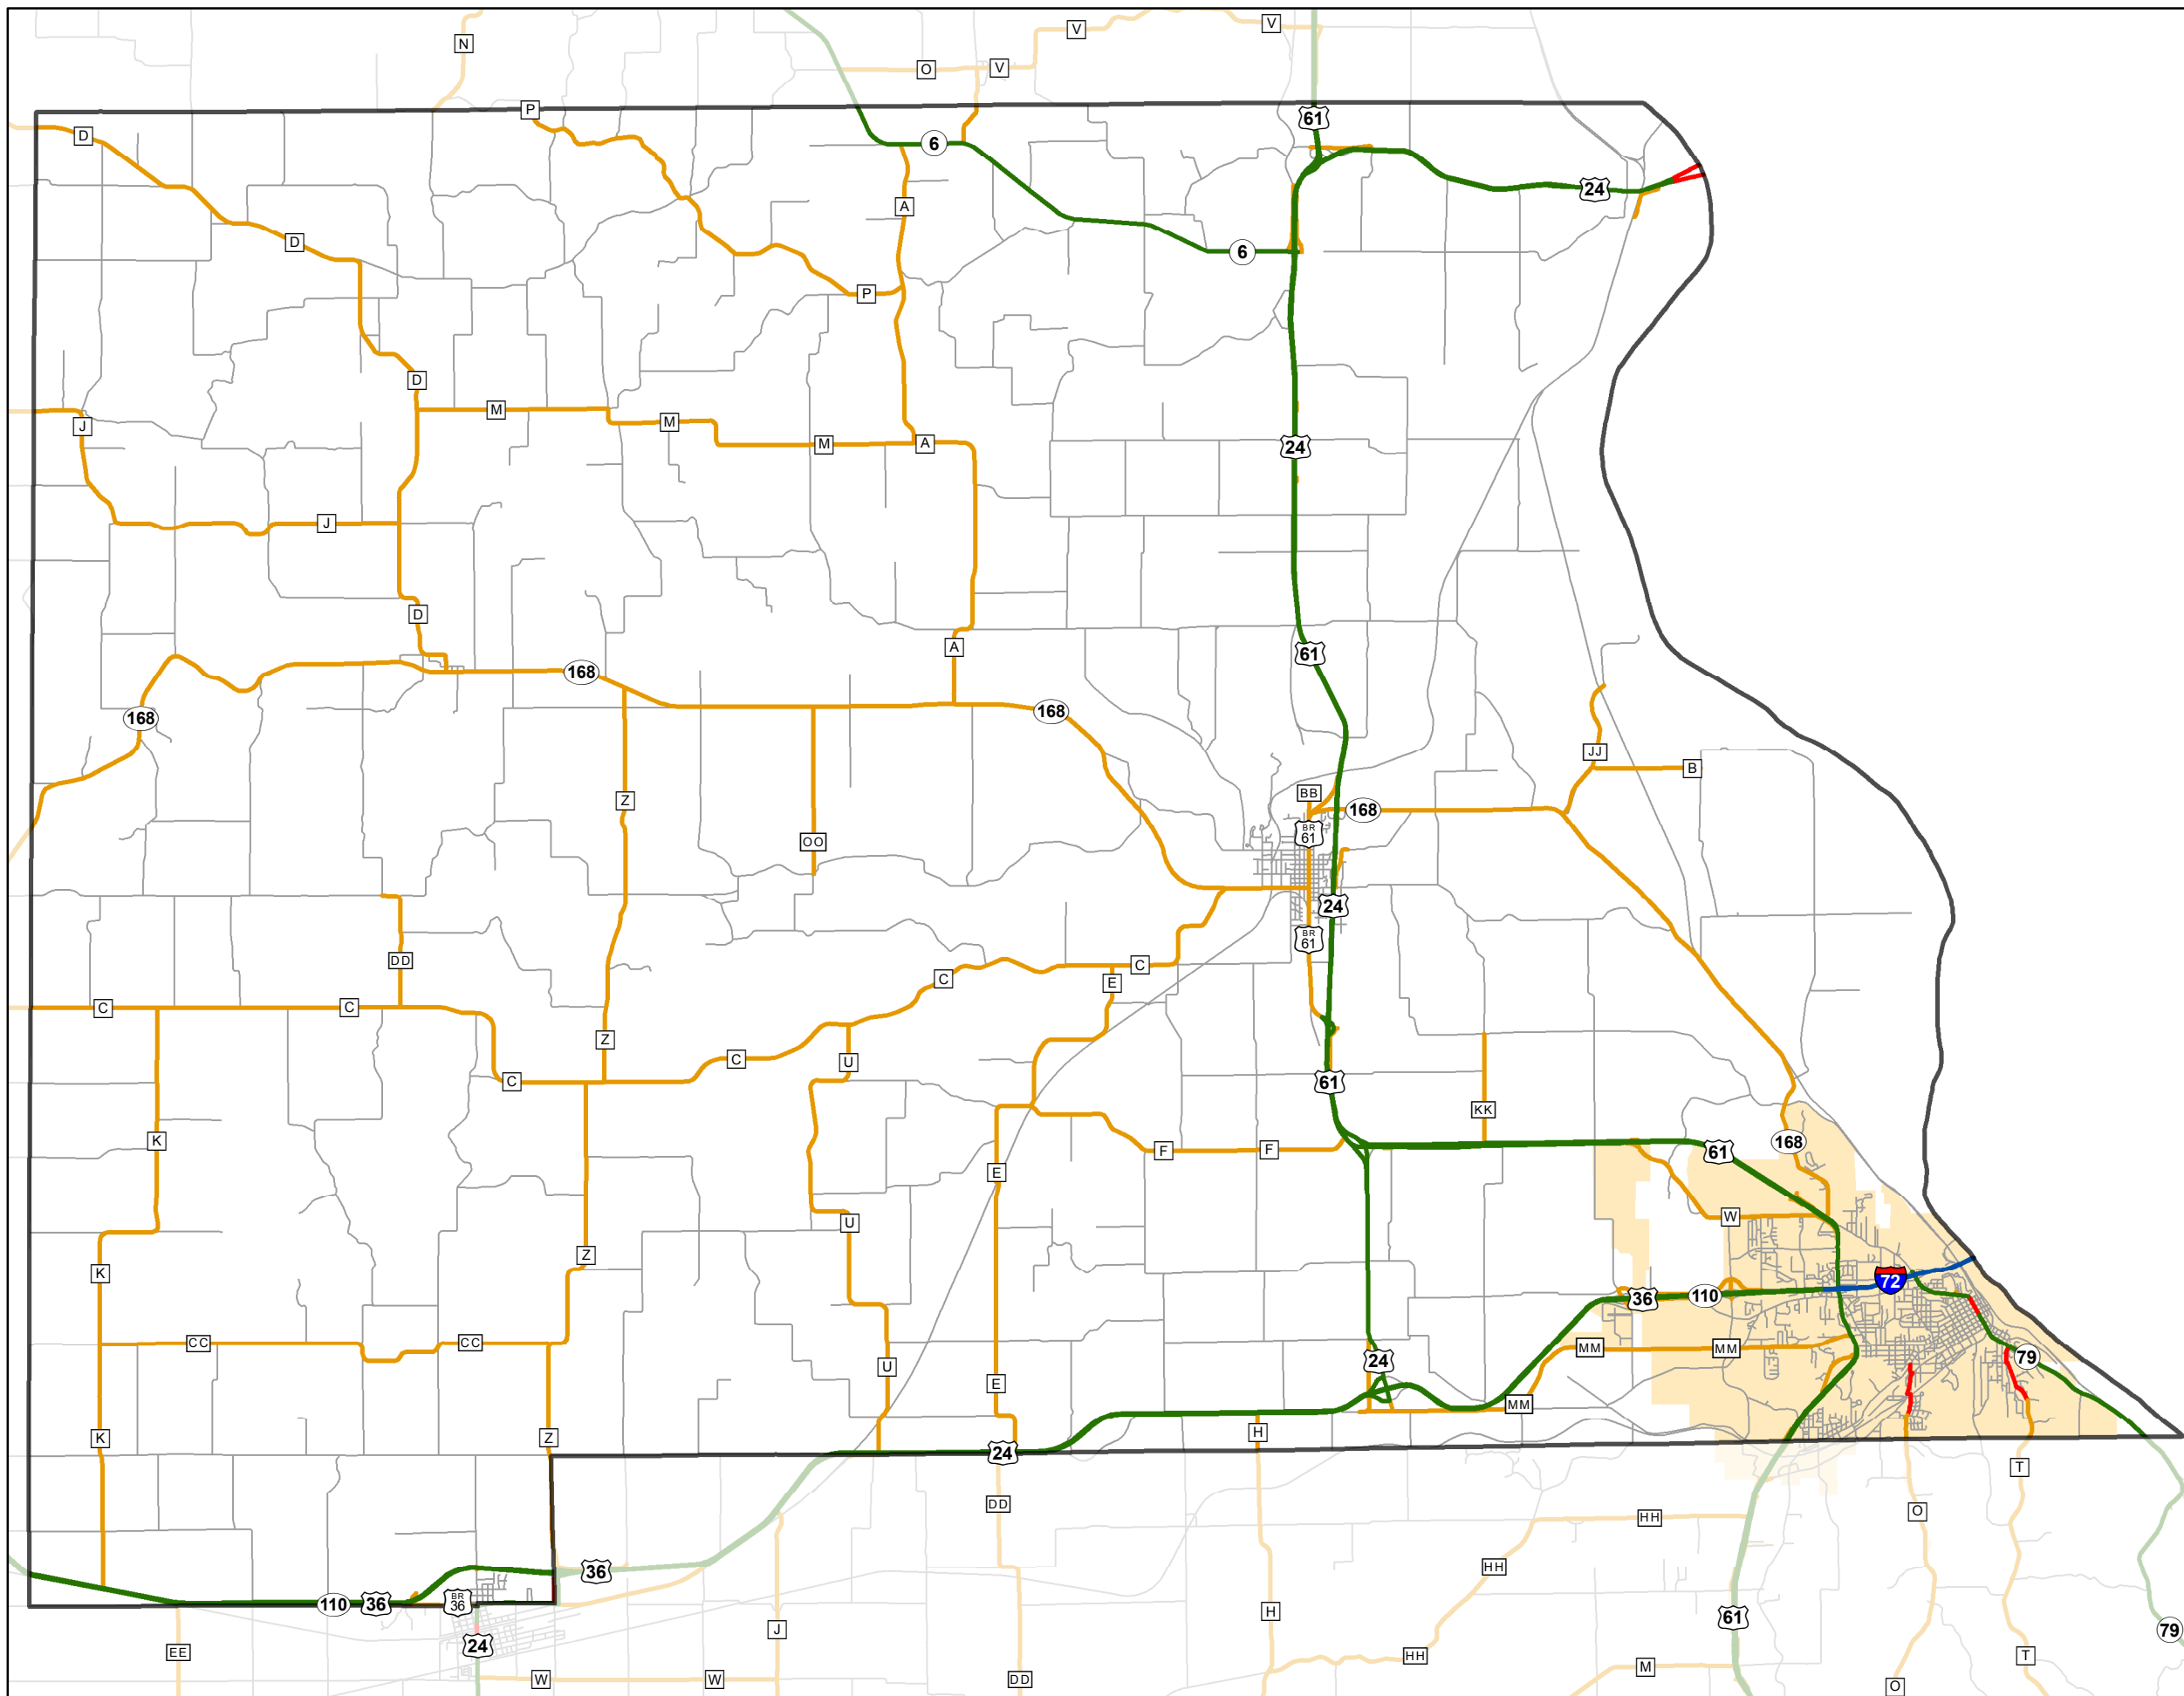

# State System Classification

## MARION COUNTY MISSOURI

State System Class	Miles
Interstate	2.056
Primary	65.307
Supplementary	172.016
State Marked - NOS	
Other Roads	
Urban Area	

105 W. Capitol Ave.  
 Jefferson City, MO 65102  
 Phone (573) 526-5478  
 Fax (573) 526-8052