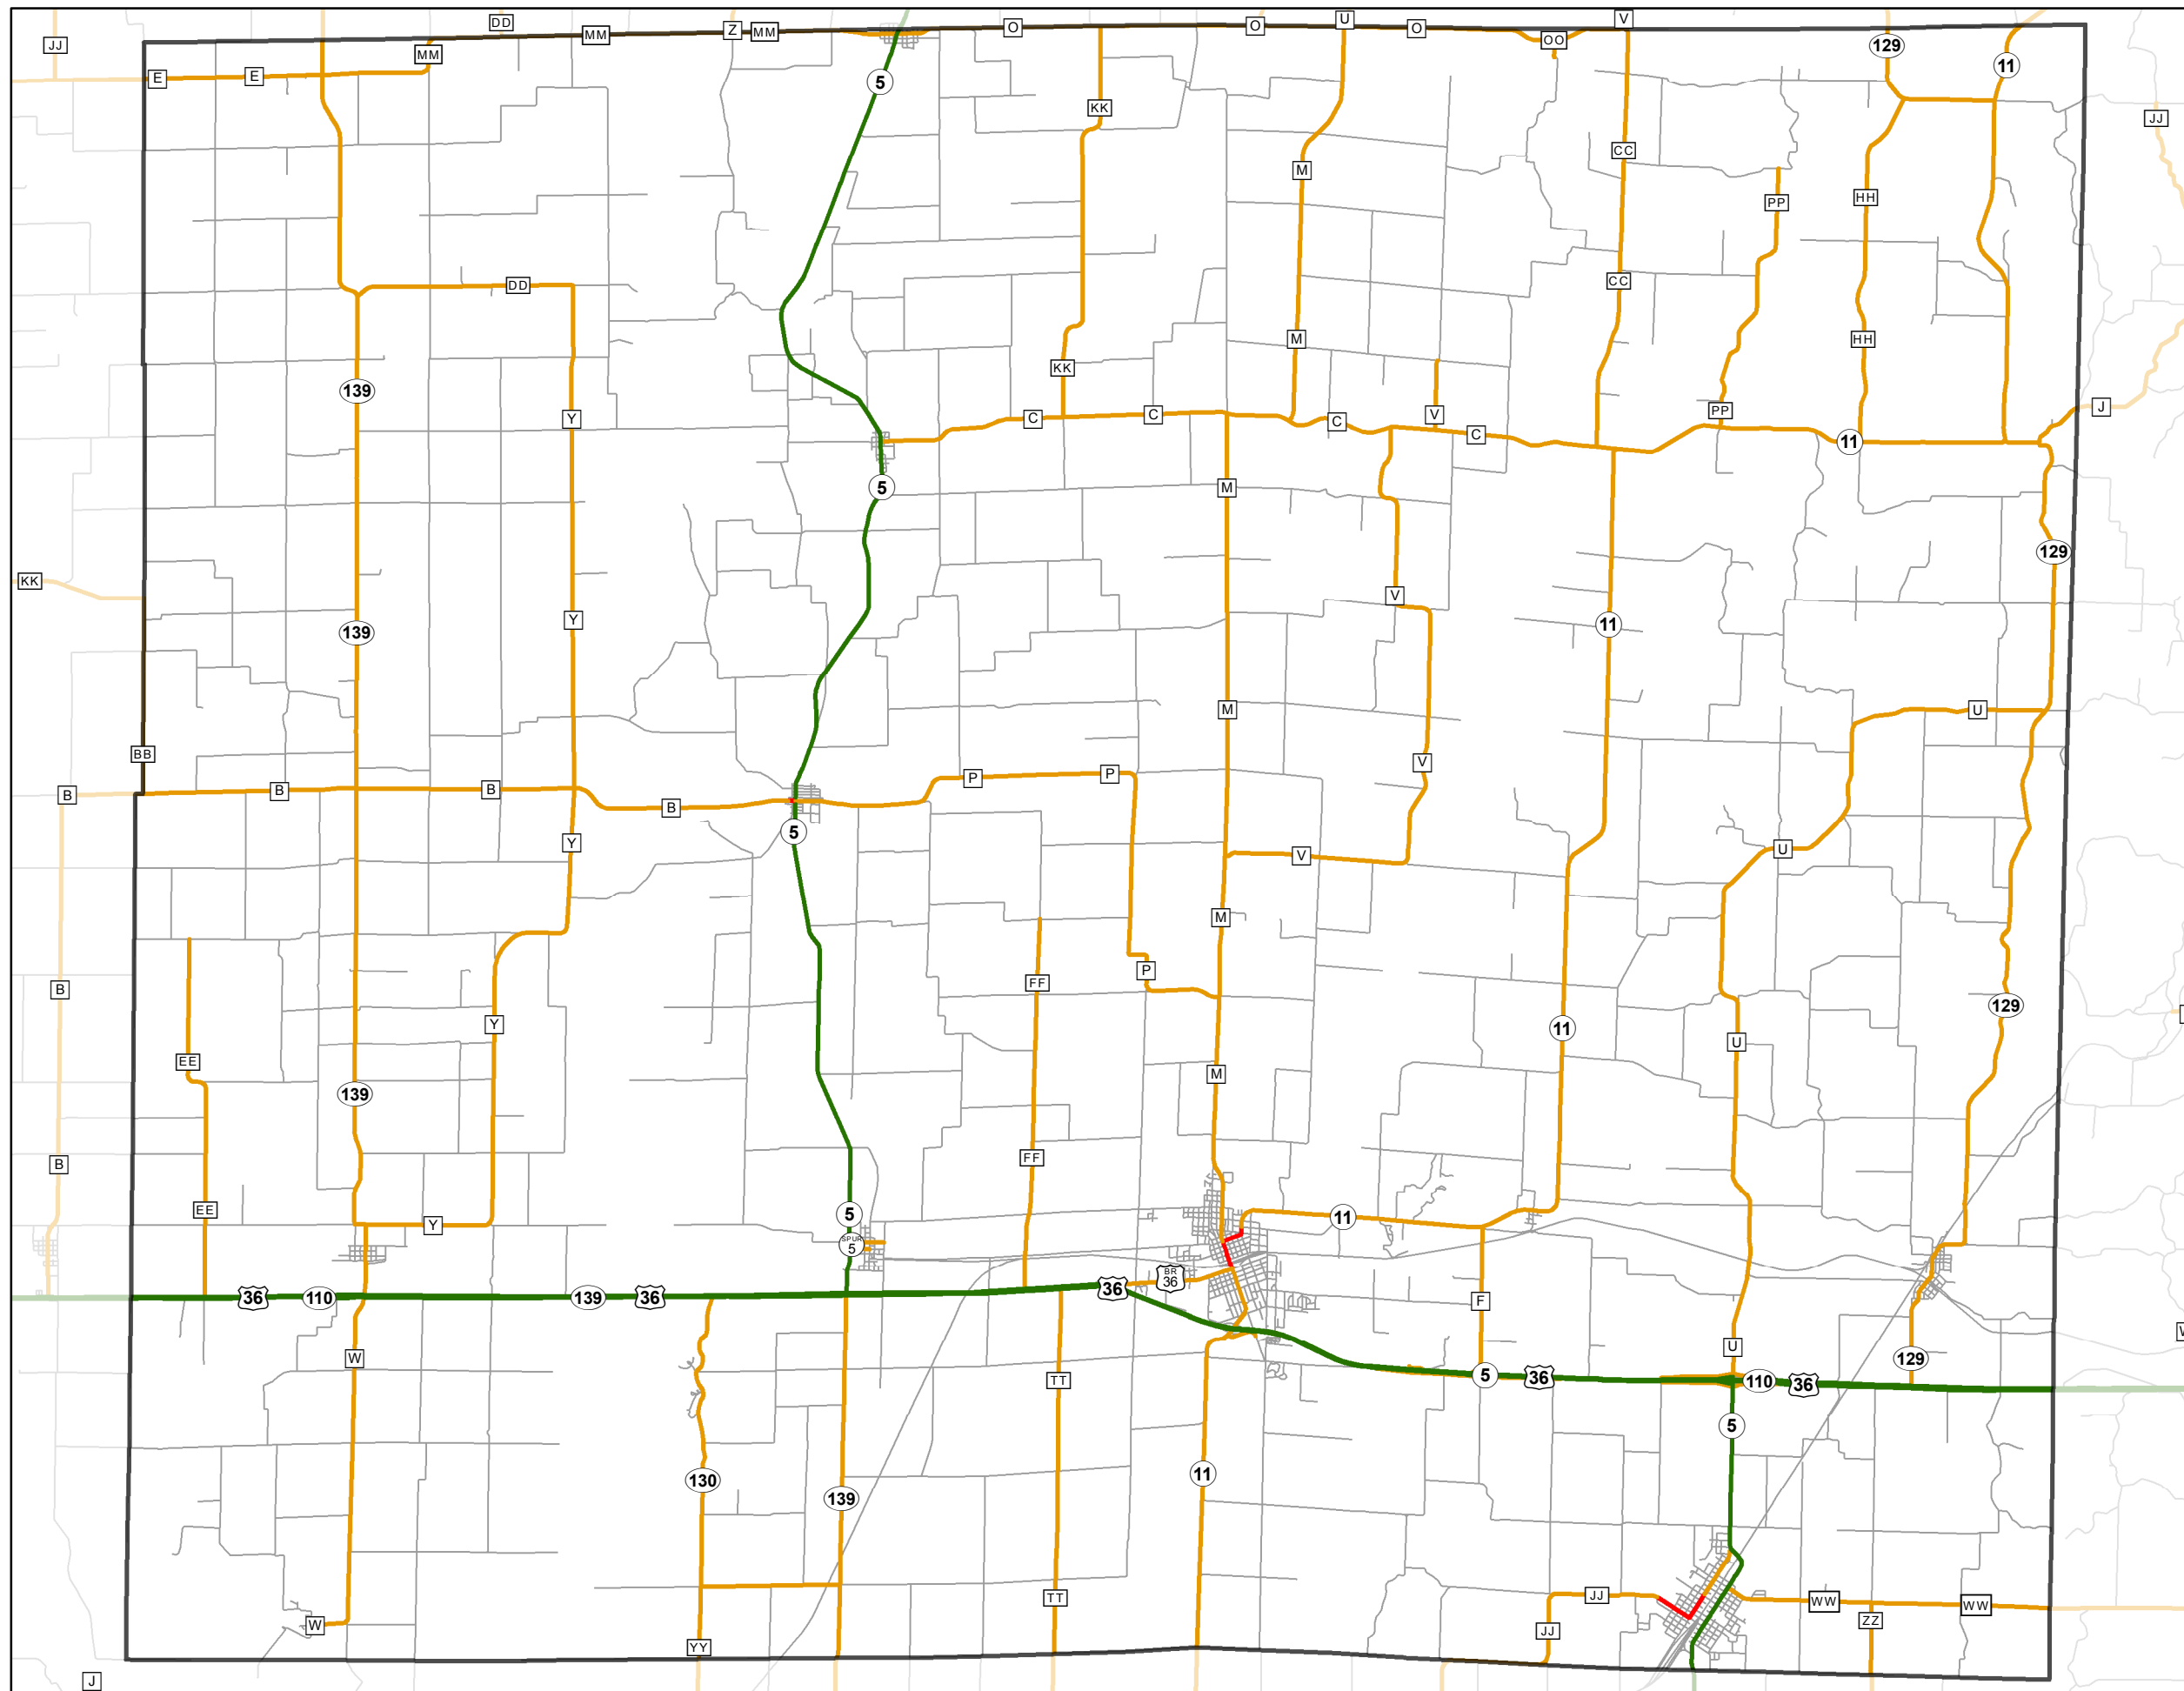

State System Classification

LINN COUNTY MISSOURI

State System Class	Miles
Interstate	0
Primary	51.027
Supplementary	244.972
State Marked - NOS	
Other Roads	
Urban Area	

105 W. Capitol Ave.
Jefferson City, MO 65102
Phone (573) 526-5478
Fax (573) 526-8052