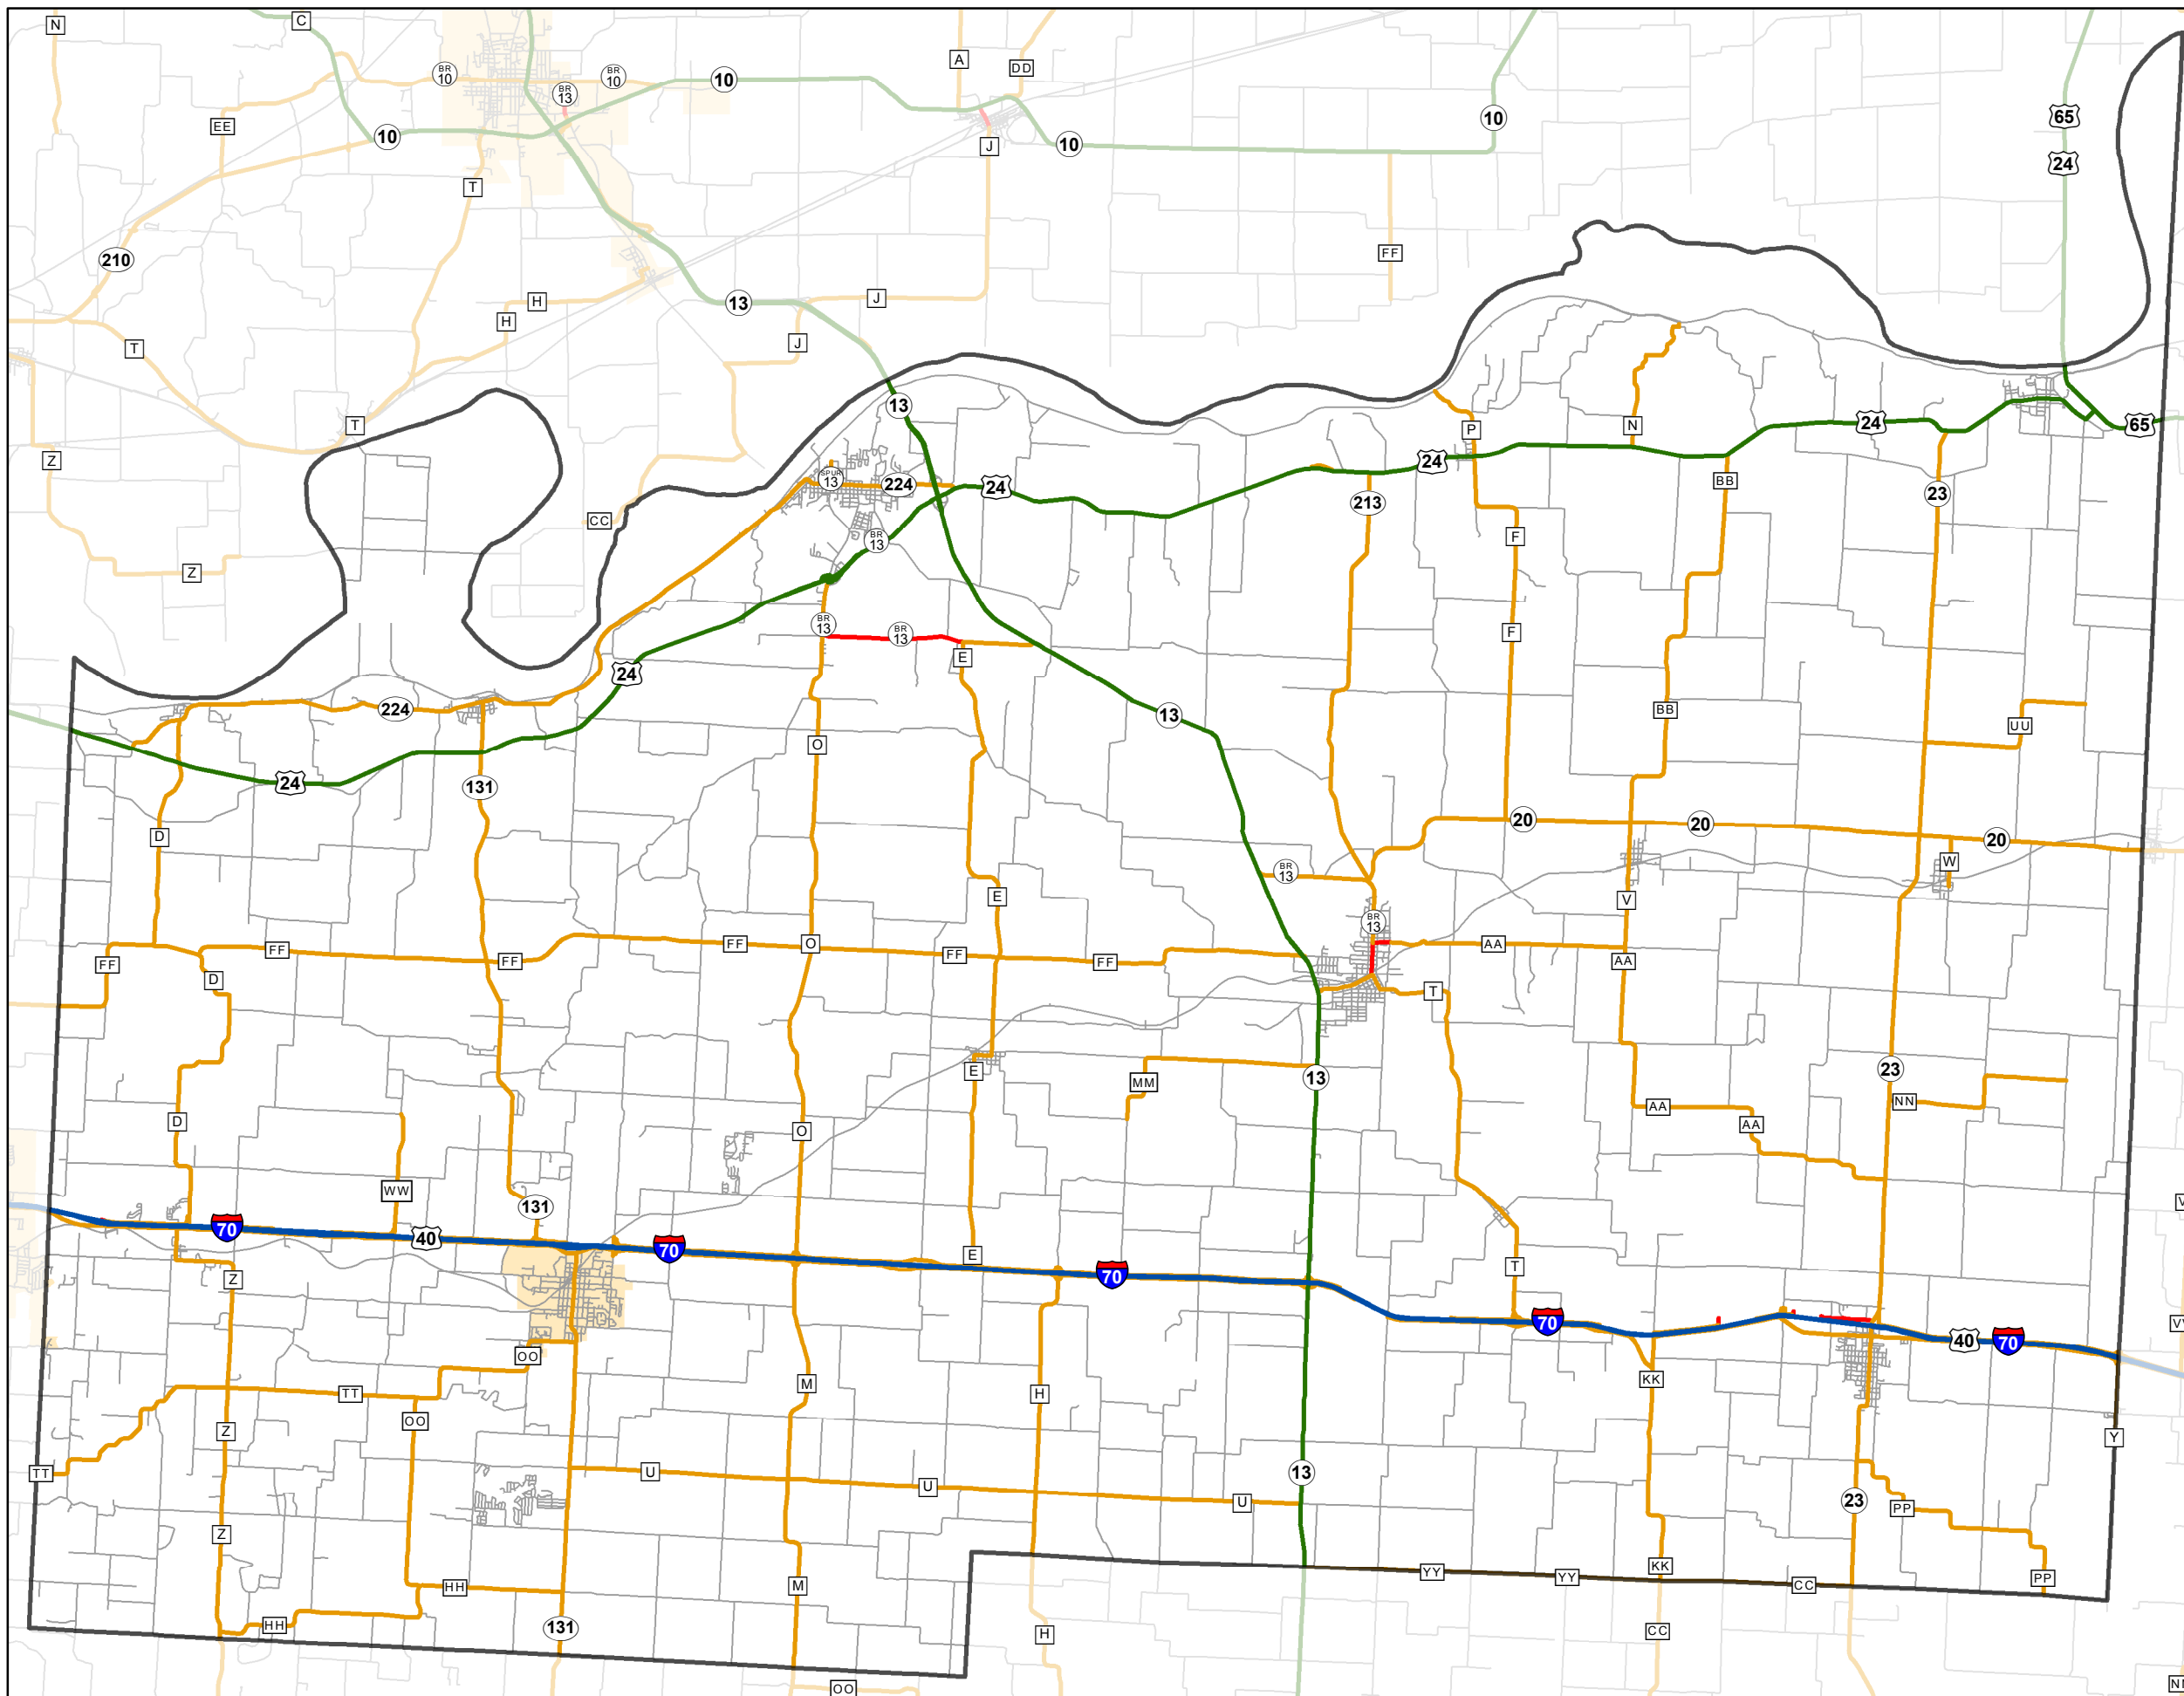

State System Classification

LAFAYETTE COUNTY MISSOURI

State System Class	Miles
Interstate	33.404
Primary	59.238
Supplementary	299.568
State Marked - NOS	
Other Roads	
Urban Area	

105 W. Capitol Ave.
Jefferson City, MO 65102
Phone (573) 526-5478
Fax (573) 526-8052