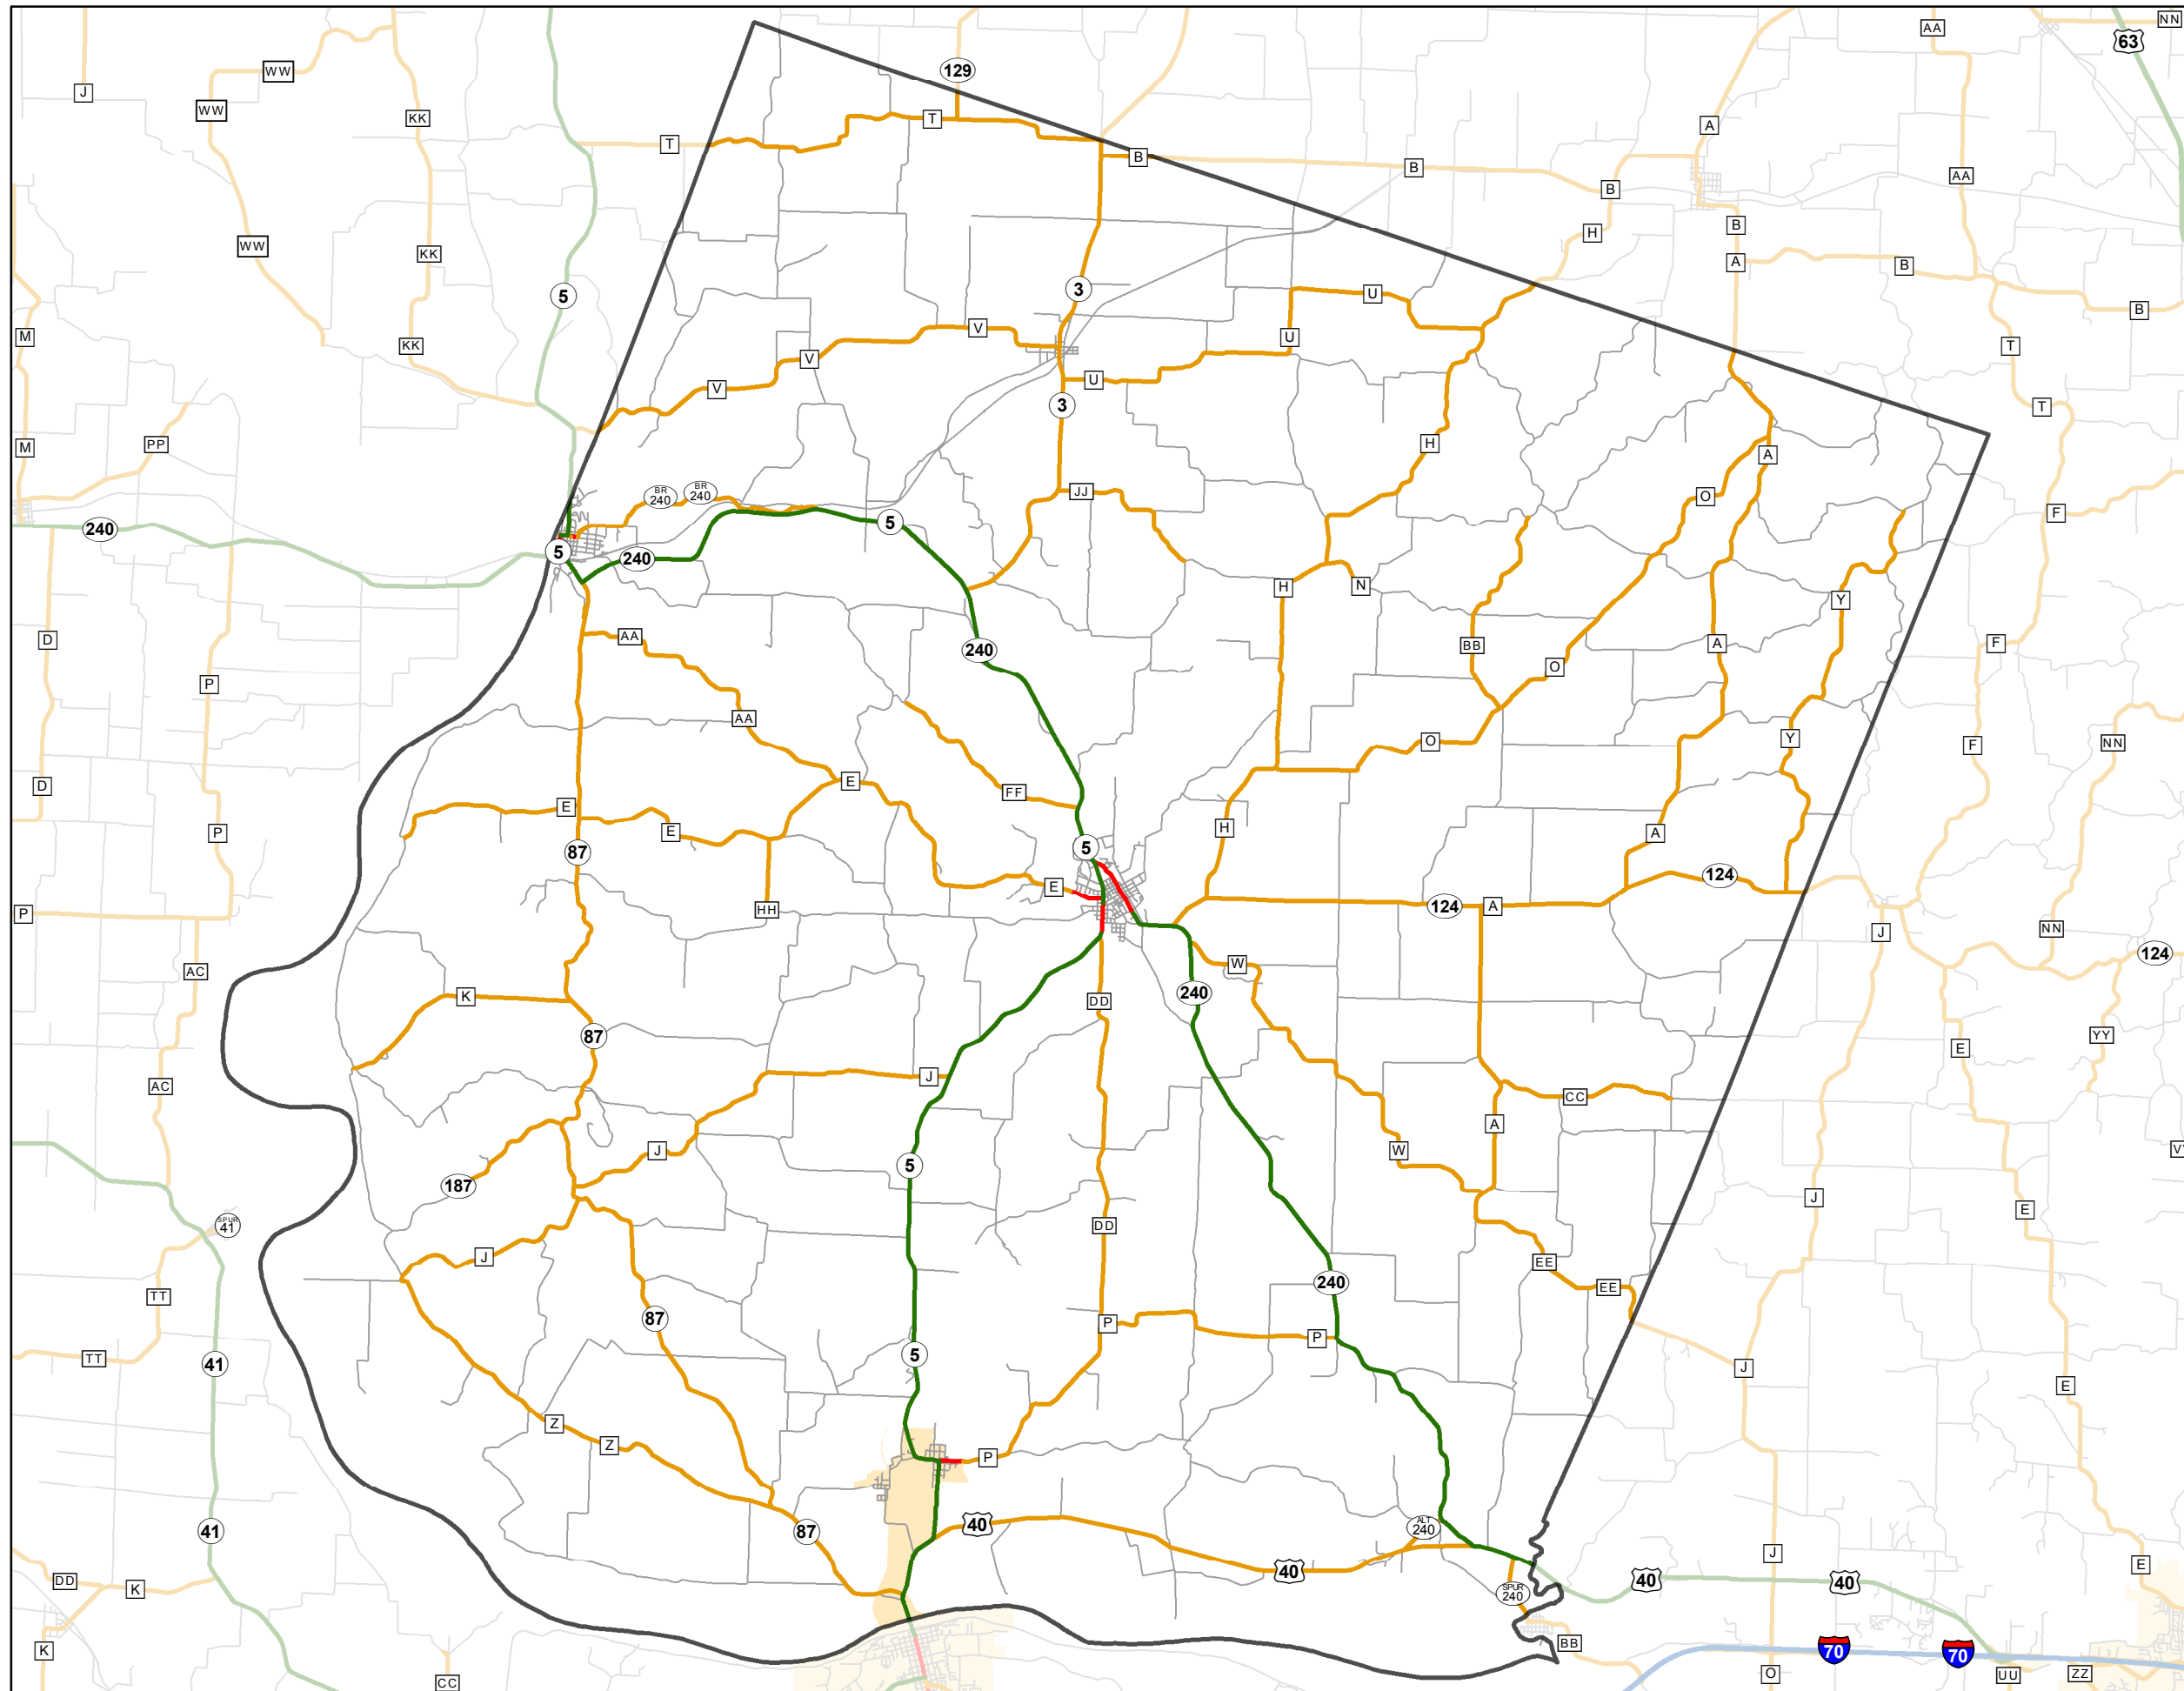

State System Classification

HOWARD COUNTY

MISSOURI

| State System Class | Miles |
|--------------------|---------|
| Interstate | 0 |
| Primary | 40.287 |
| Supplementary | 202.488 |
| State Marked - NOS | |
| Other Roads | |
| Urban Area | |