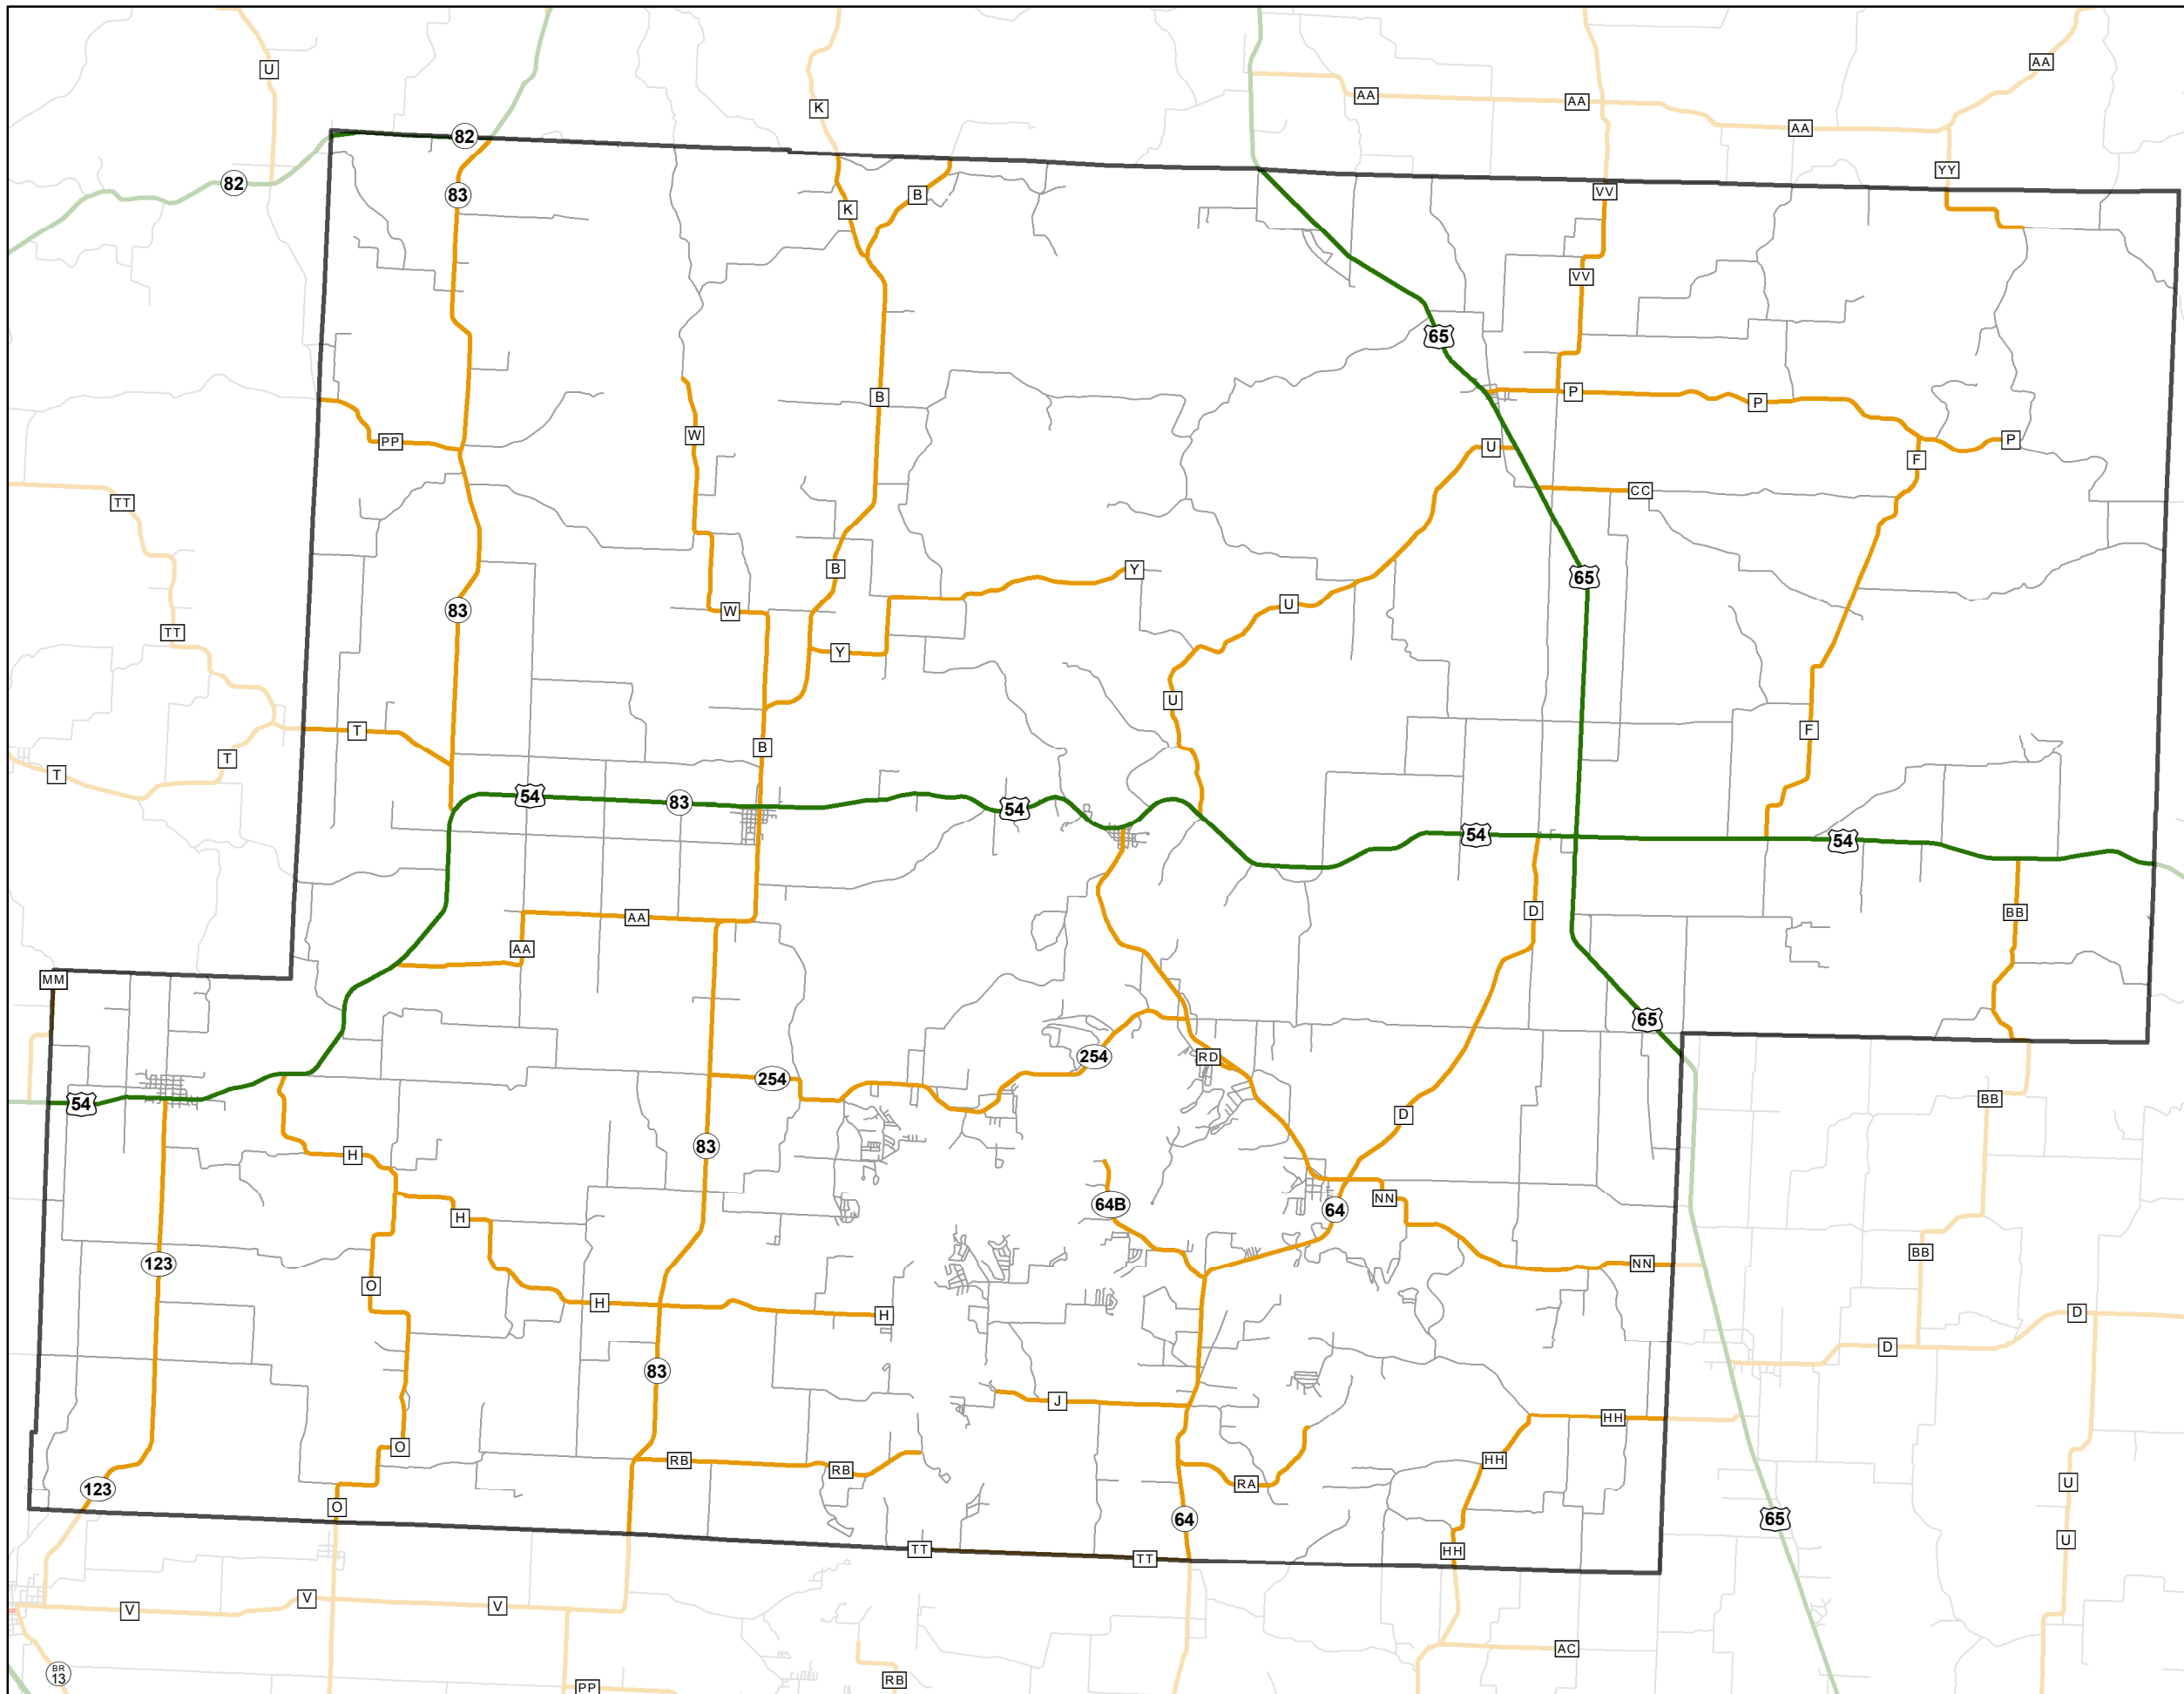

State System Classification

HICKORY COUNTY

MISSOURI

State System Class	Miles
Interstate	0
Primary	45.542
Supplementary	147.548
State Marked - NOS	
Other Roads	
Urban Area	

105 W. Capitol Ave.
 Jefferson City, MO 65102
 Phone (573) 526-5478
 Fax (573) 526-8052