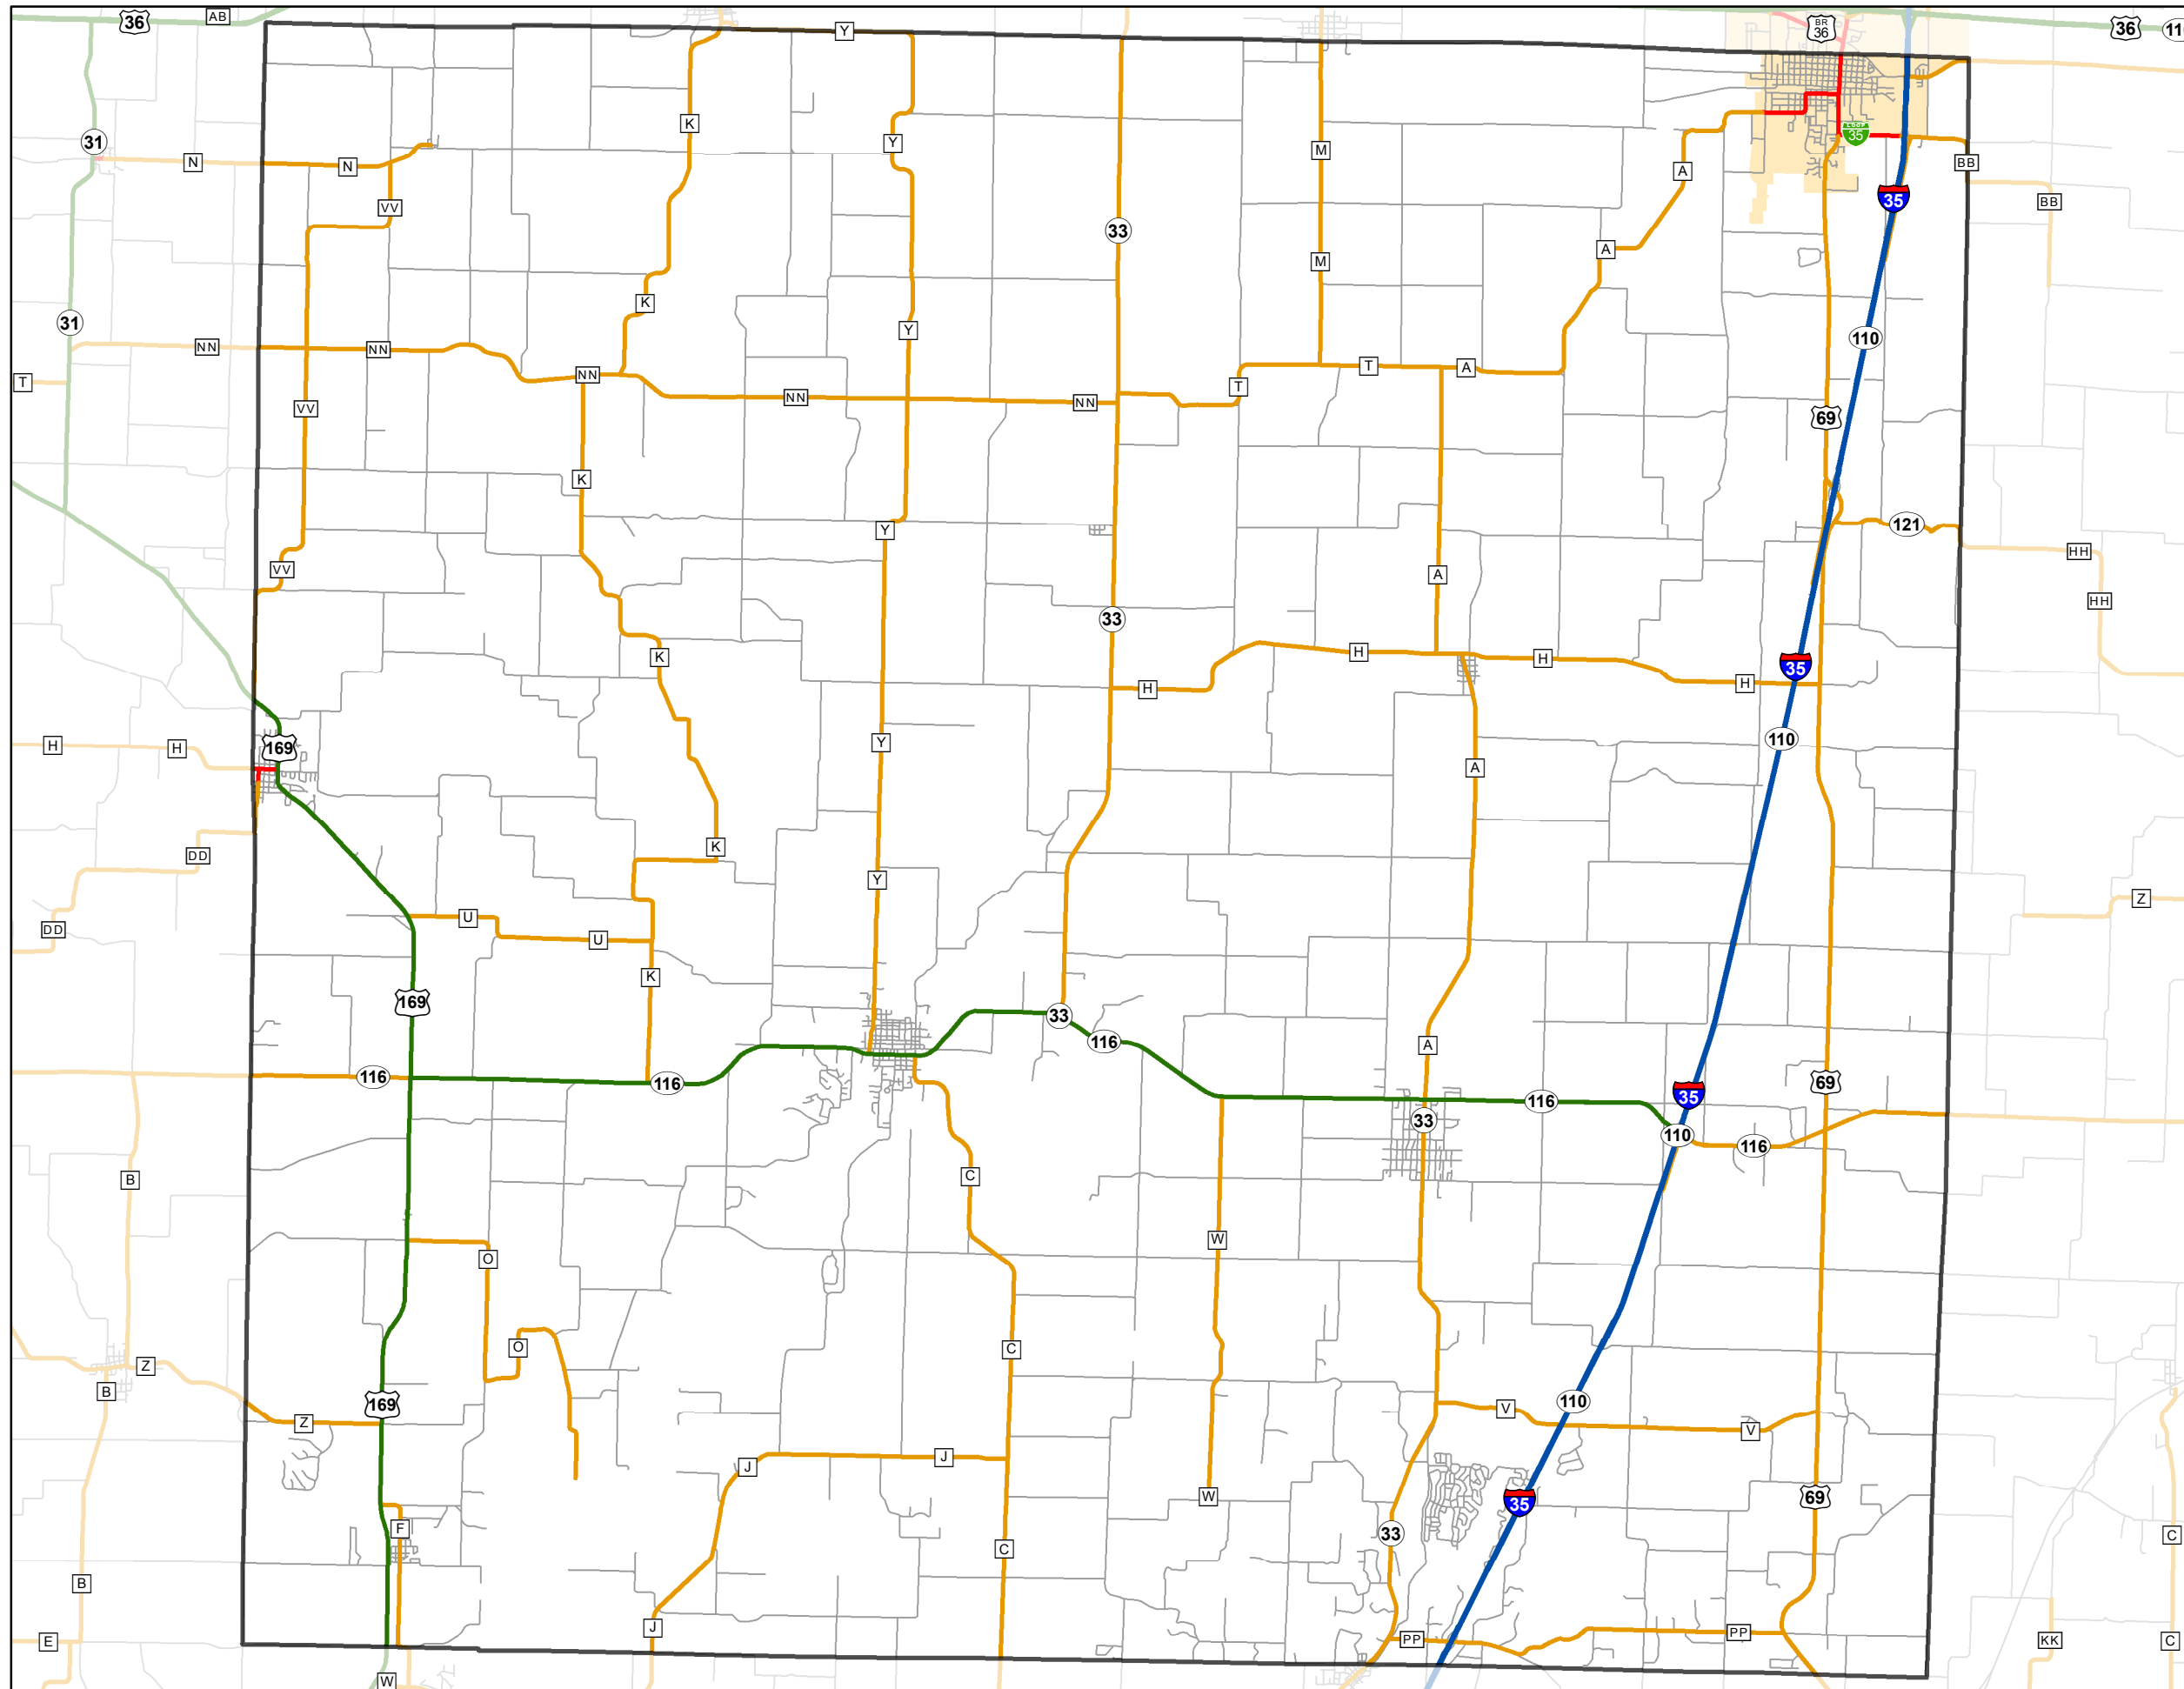

State System Classification

CLINTON COUNTY MISSOURI

State System Class	Miles
Interstate	20.946
Primary	29.216
Supplementary	177.543
State Marked - NOS	
Other Roads	
Urban Area	

105 W. Capitol Ave.
 Jefferson City, MO 65102
 Phone (573) 526-5478
 Fax (573) 526-8052