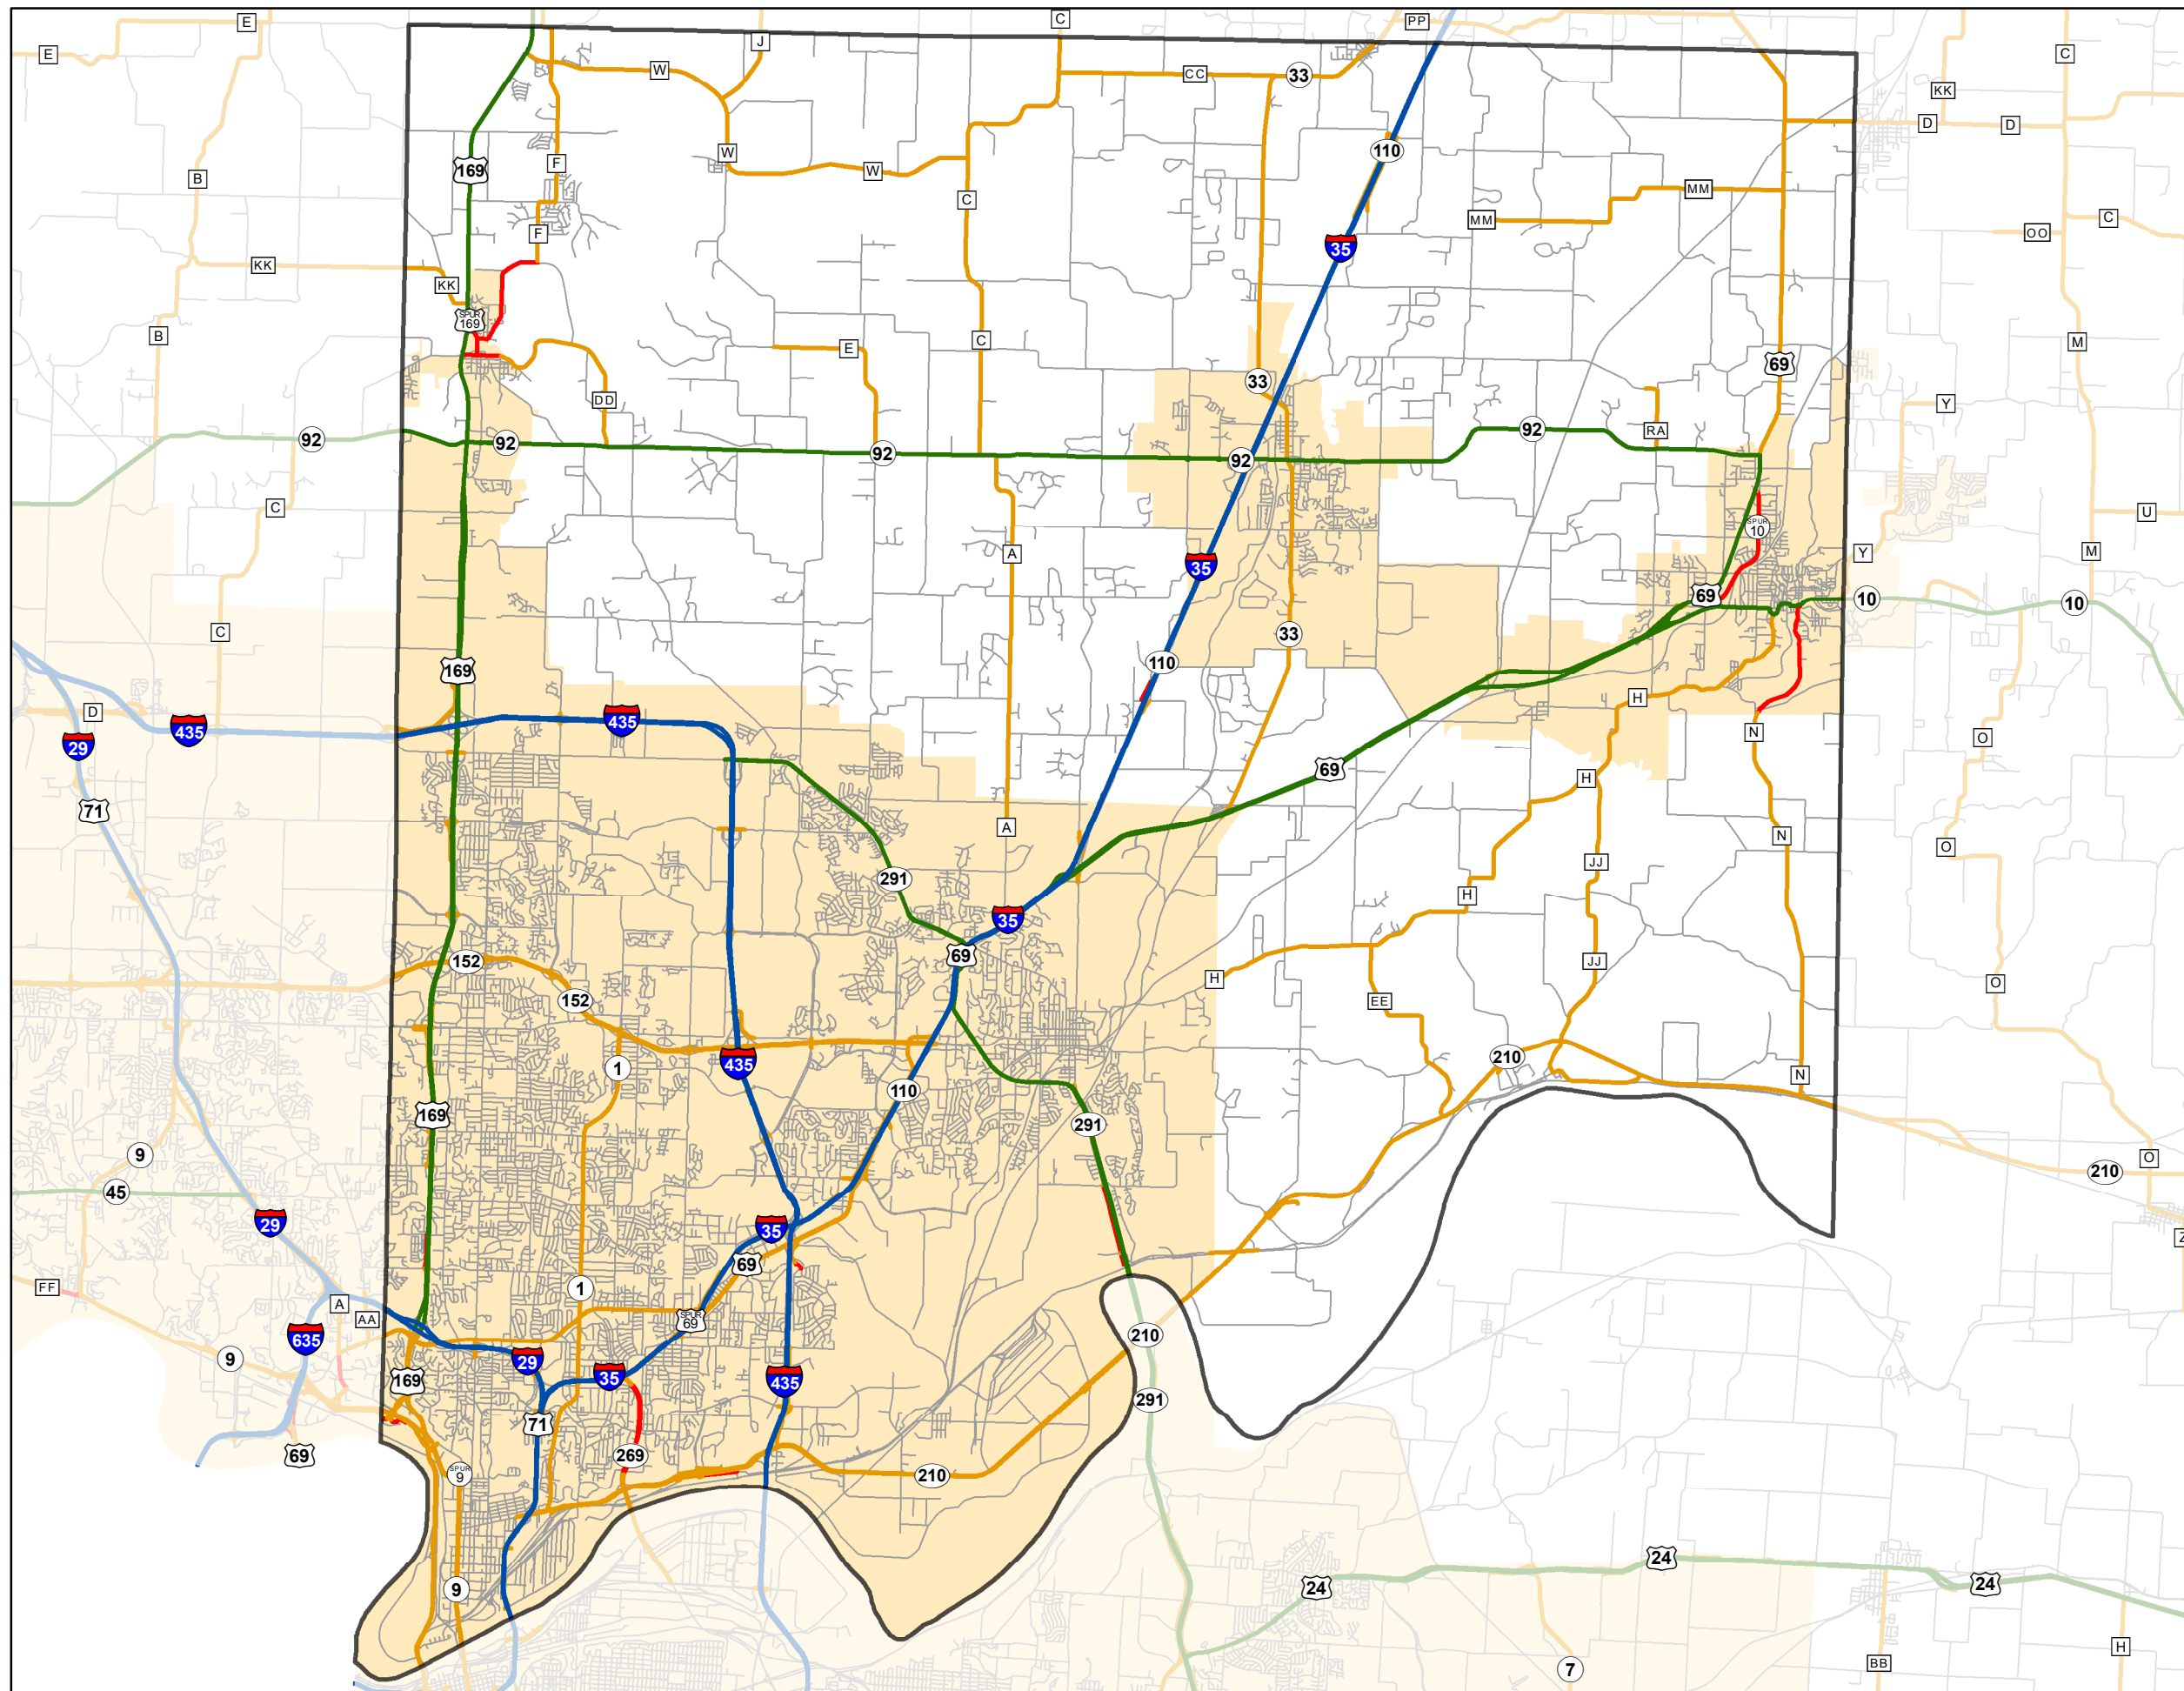

State System Classification

CLAY COUNTY MISSOURI

State System Class	Miles
Interstate	46.646
Primary	65.727
Supplementary	164.217
State Marked - NOS	
Other Roads	
Urban Area	

105 W. Capitol Ave.
Jefferson City, MO 65102
Phone (573) 526-5478
Fax (573) 526-8052