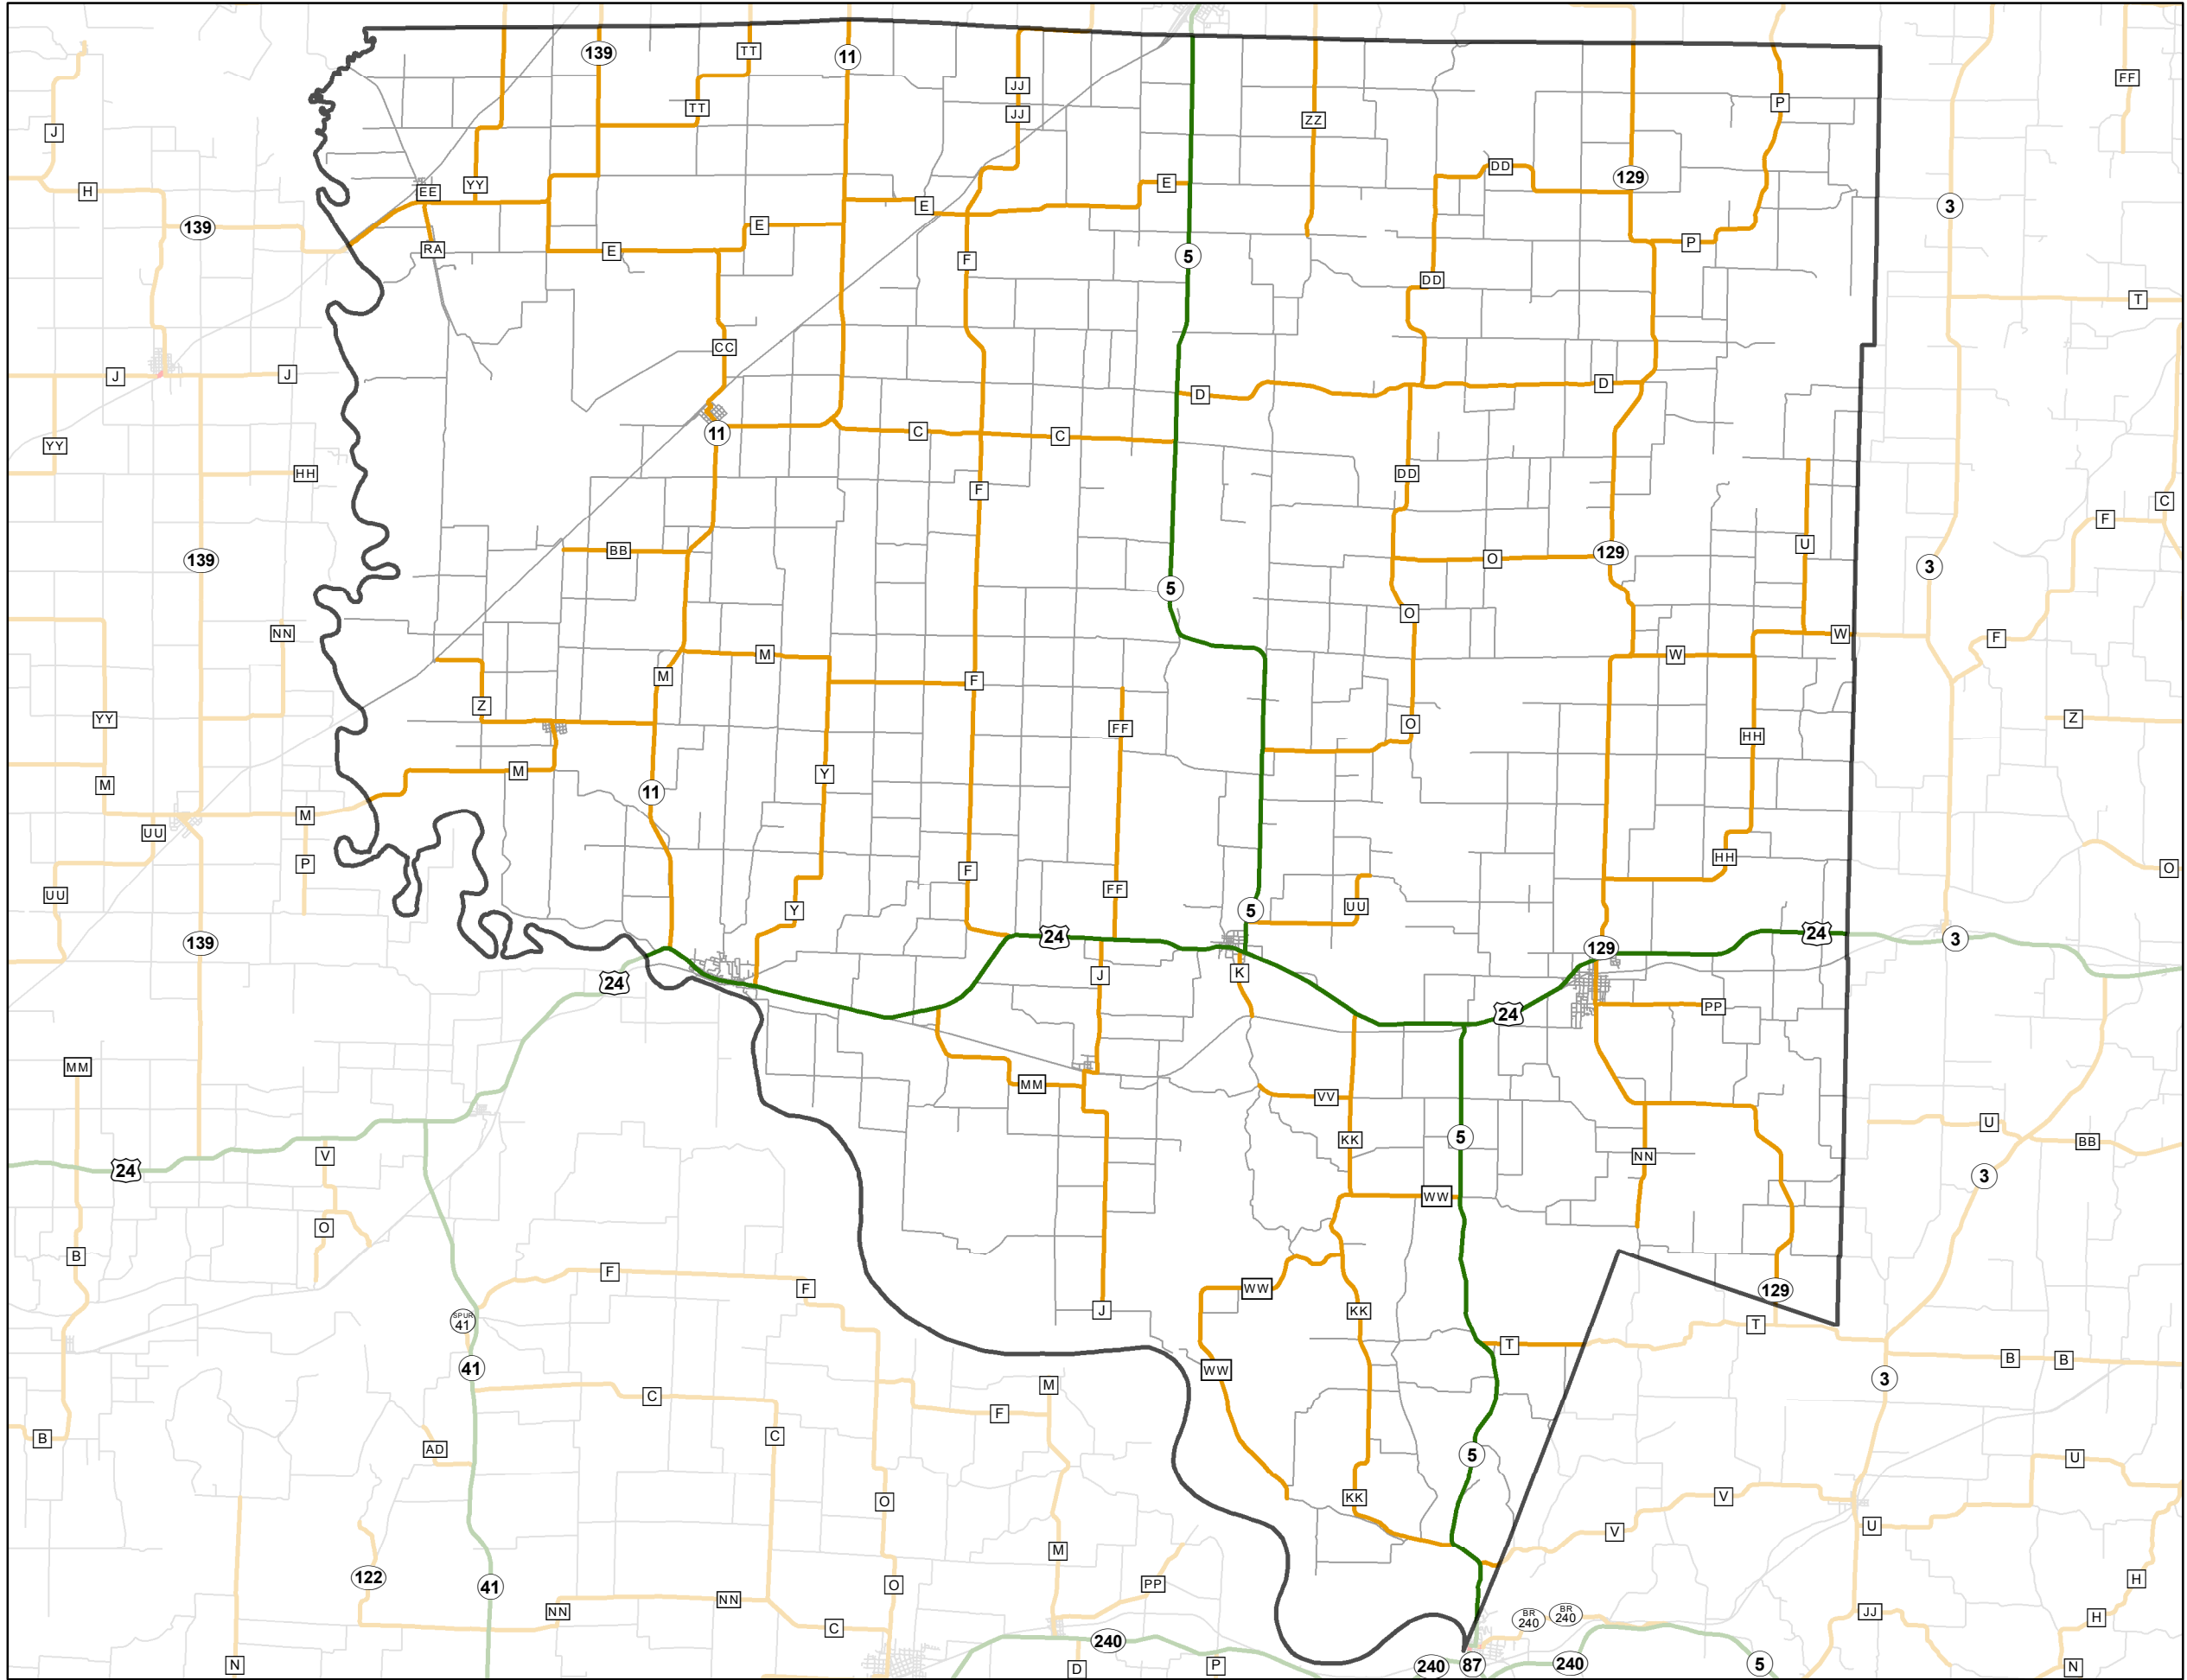

State System Classification

CHARITON COUNTY MISSOURI

State System Class	Miles
Interstate	0
Primary	59.33
Supplementary	260.464
State Marked - NOS	
Other Roads	
Urban Area	

105 W. Capitol Ave.
Jefferson City, MO 65102
Phone (573) 526-5478
Fax (573) 526-8052