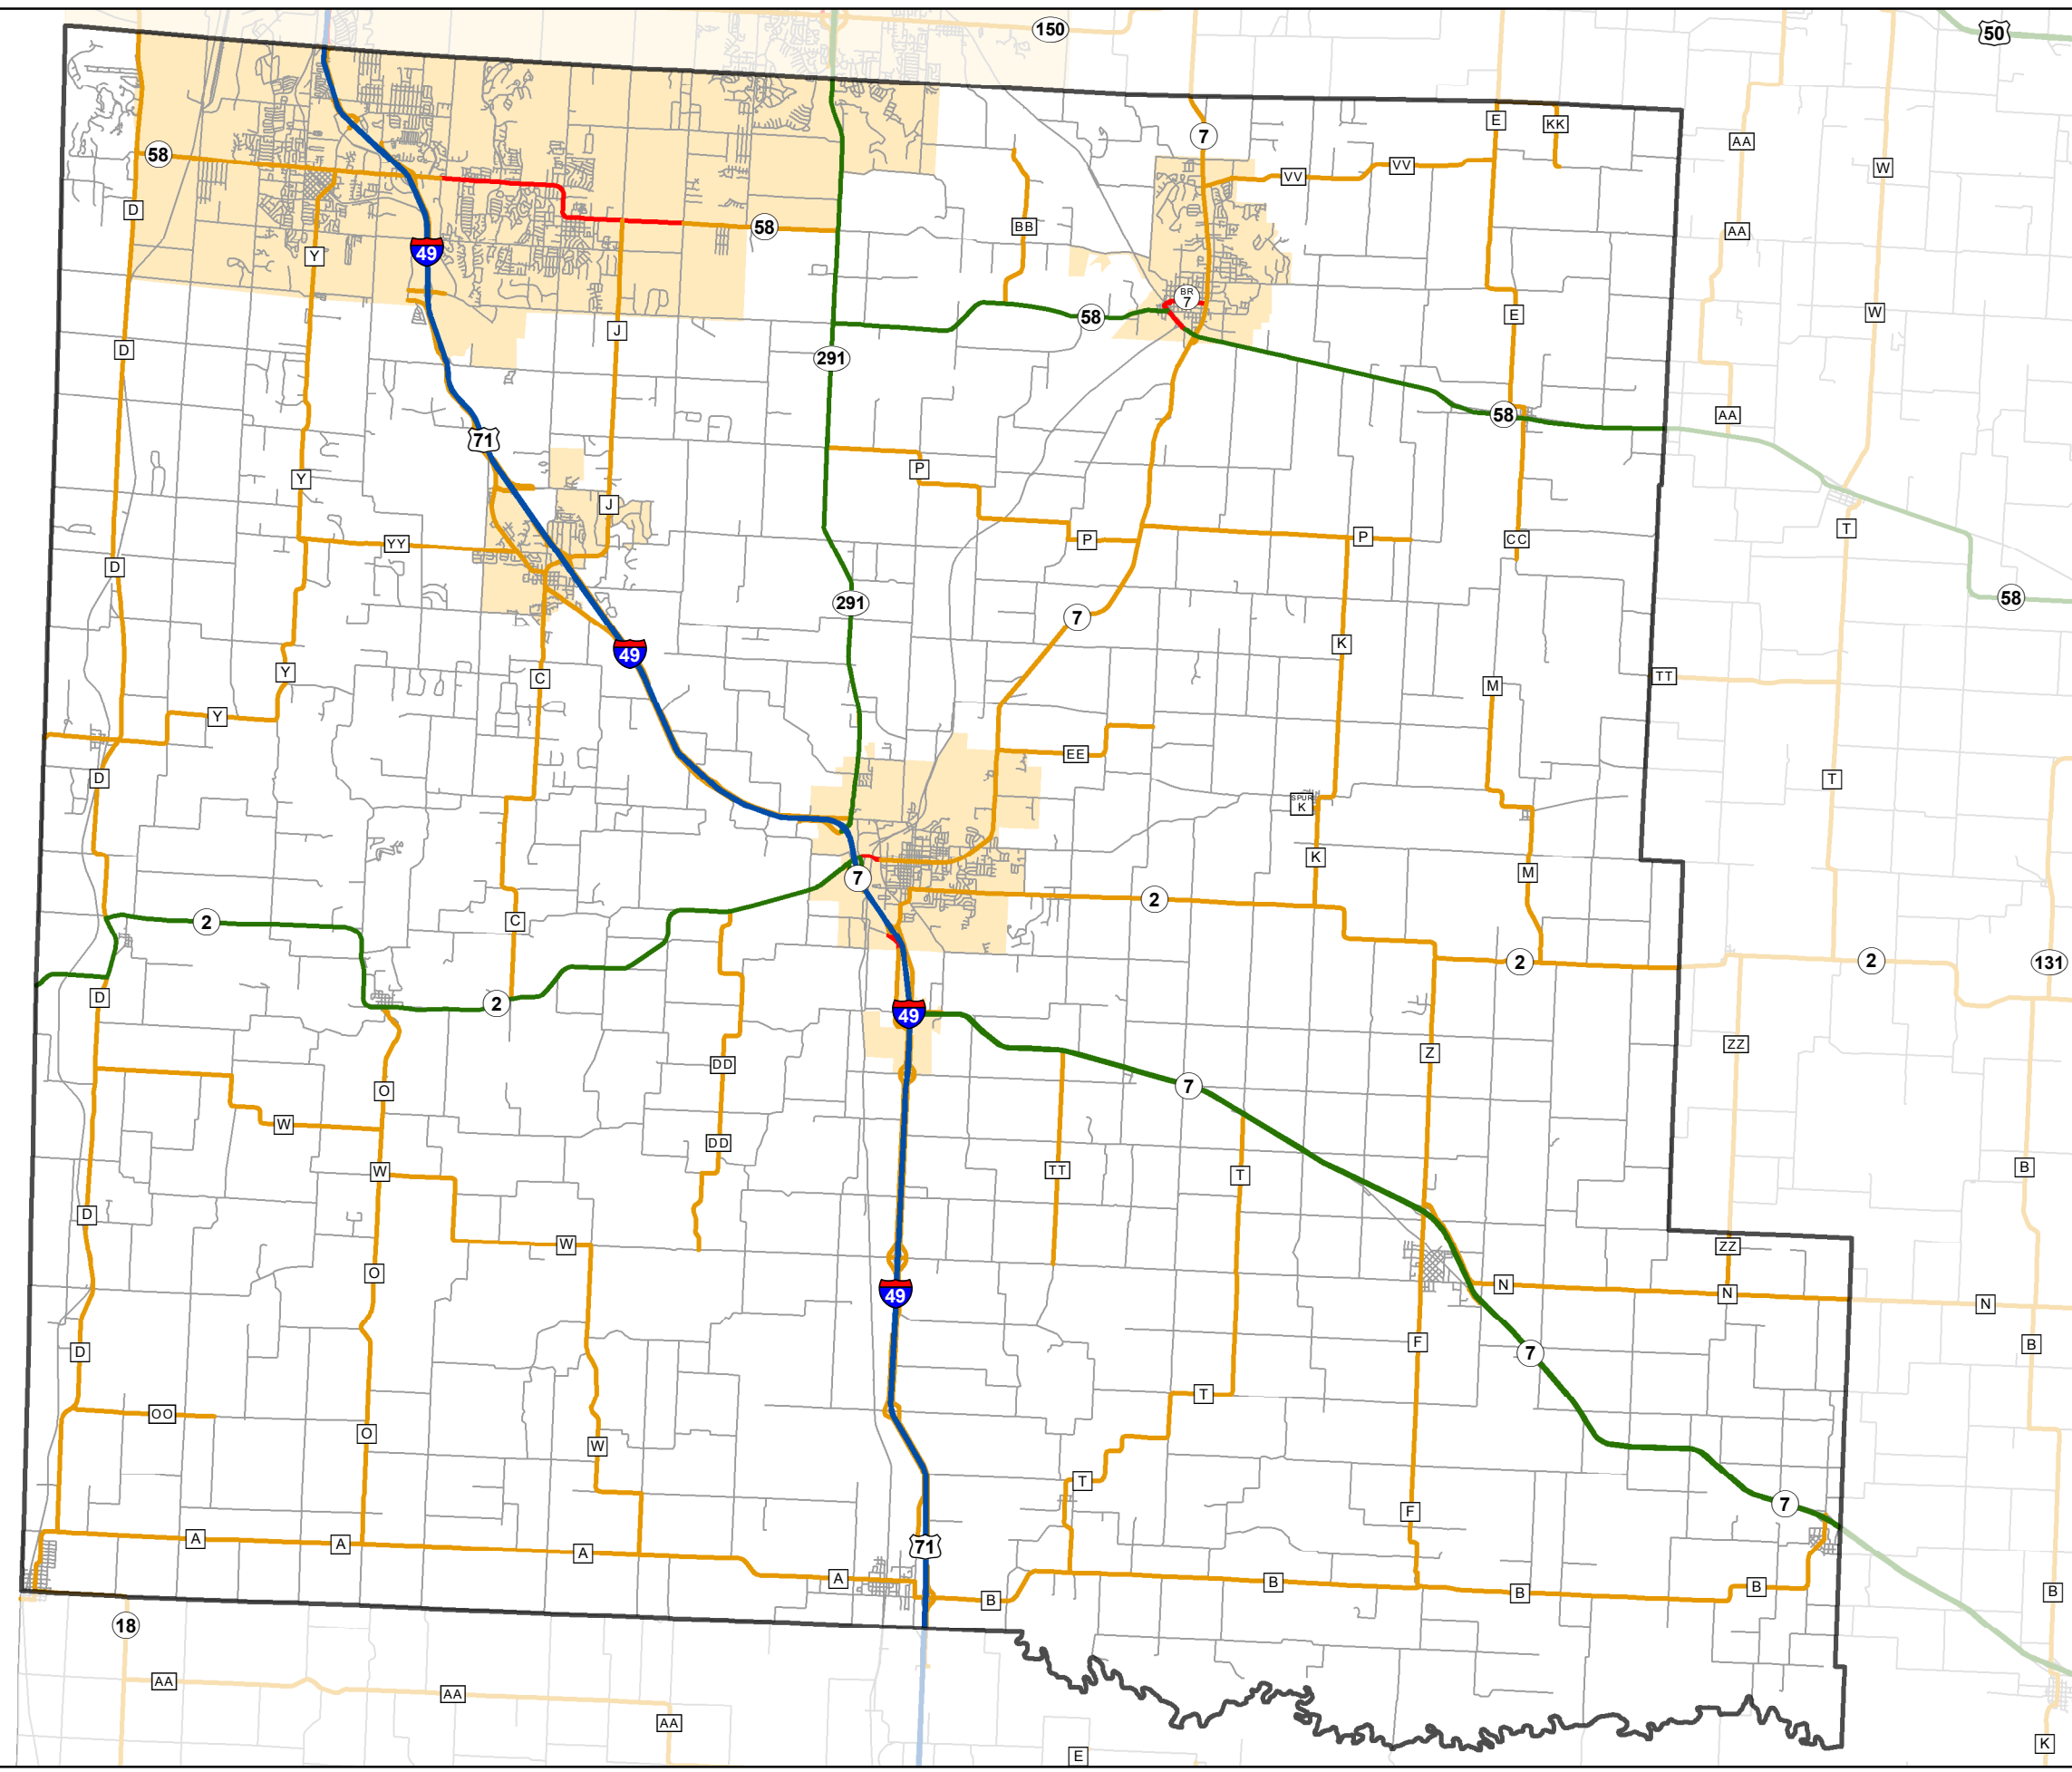

# State System Classification

## CASS COUNTY MISSOURI

State System Class	Miles
Interstate	29.755
Primary	61.522
Supplementary	279.956
State Marked - NOS	
Other Roads	
Urban Area	

105 W. Capitol Ave.  
 Jefferson City, MO 65102  
 Phone (573) 526-5478  
 Fax (573) 526-8052