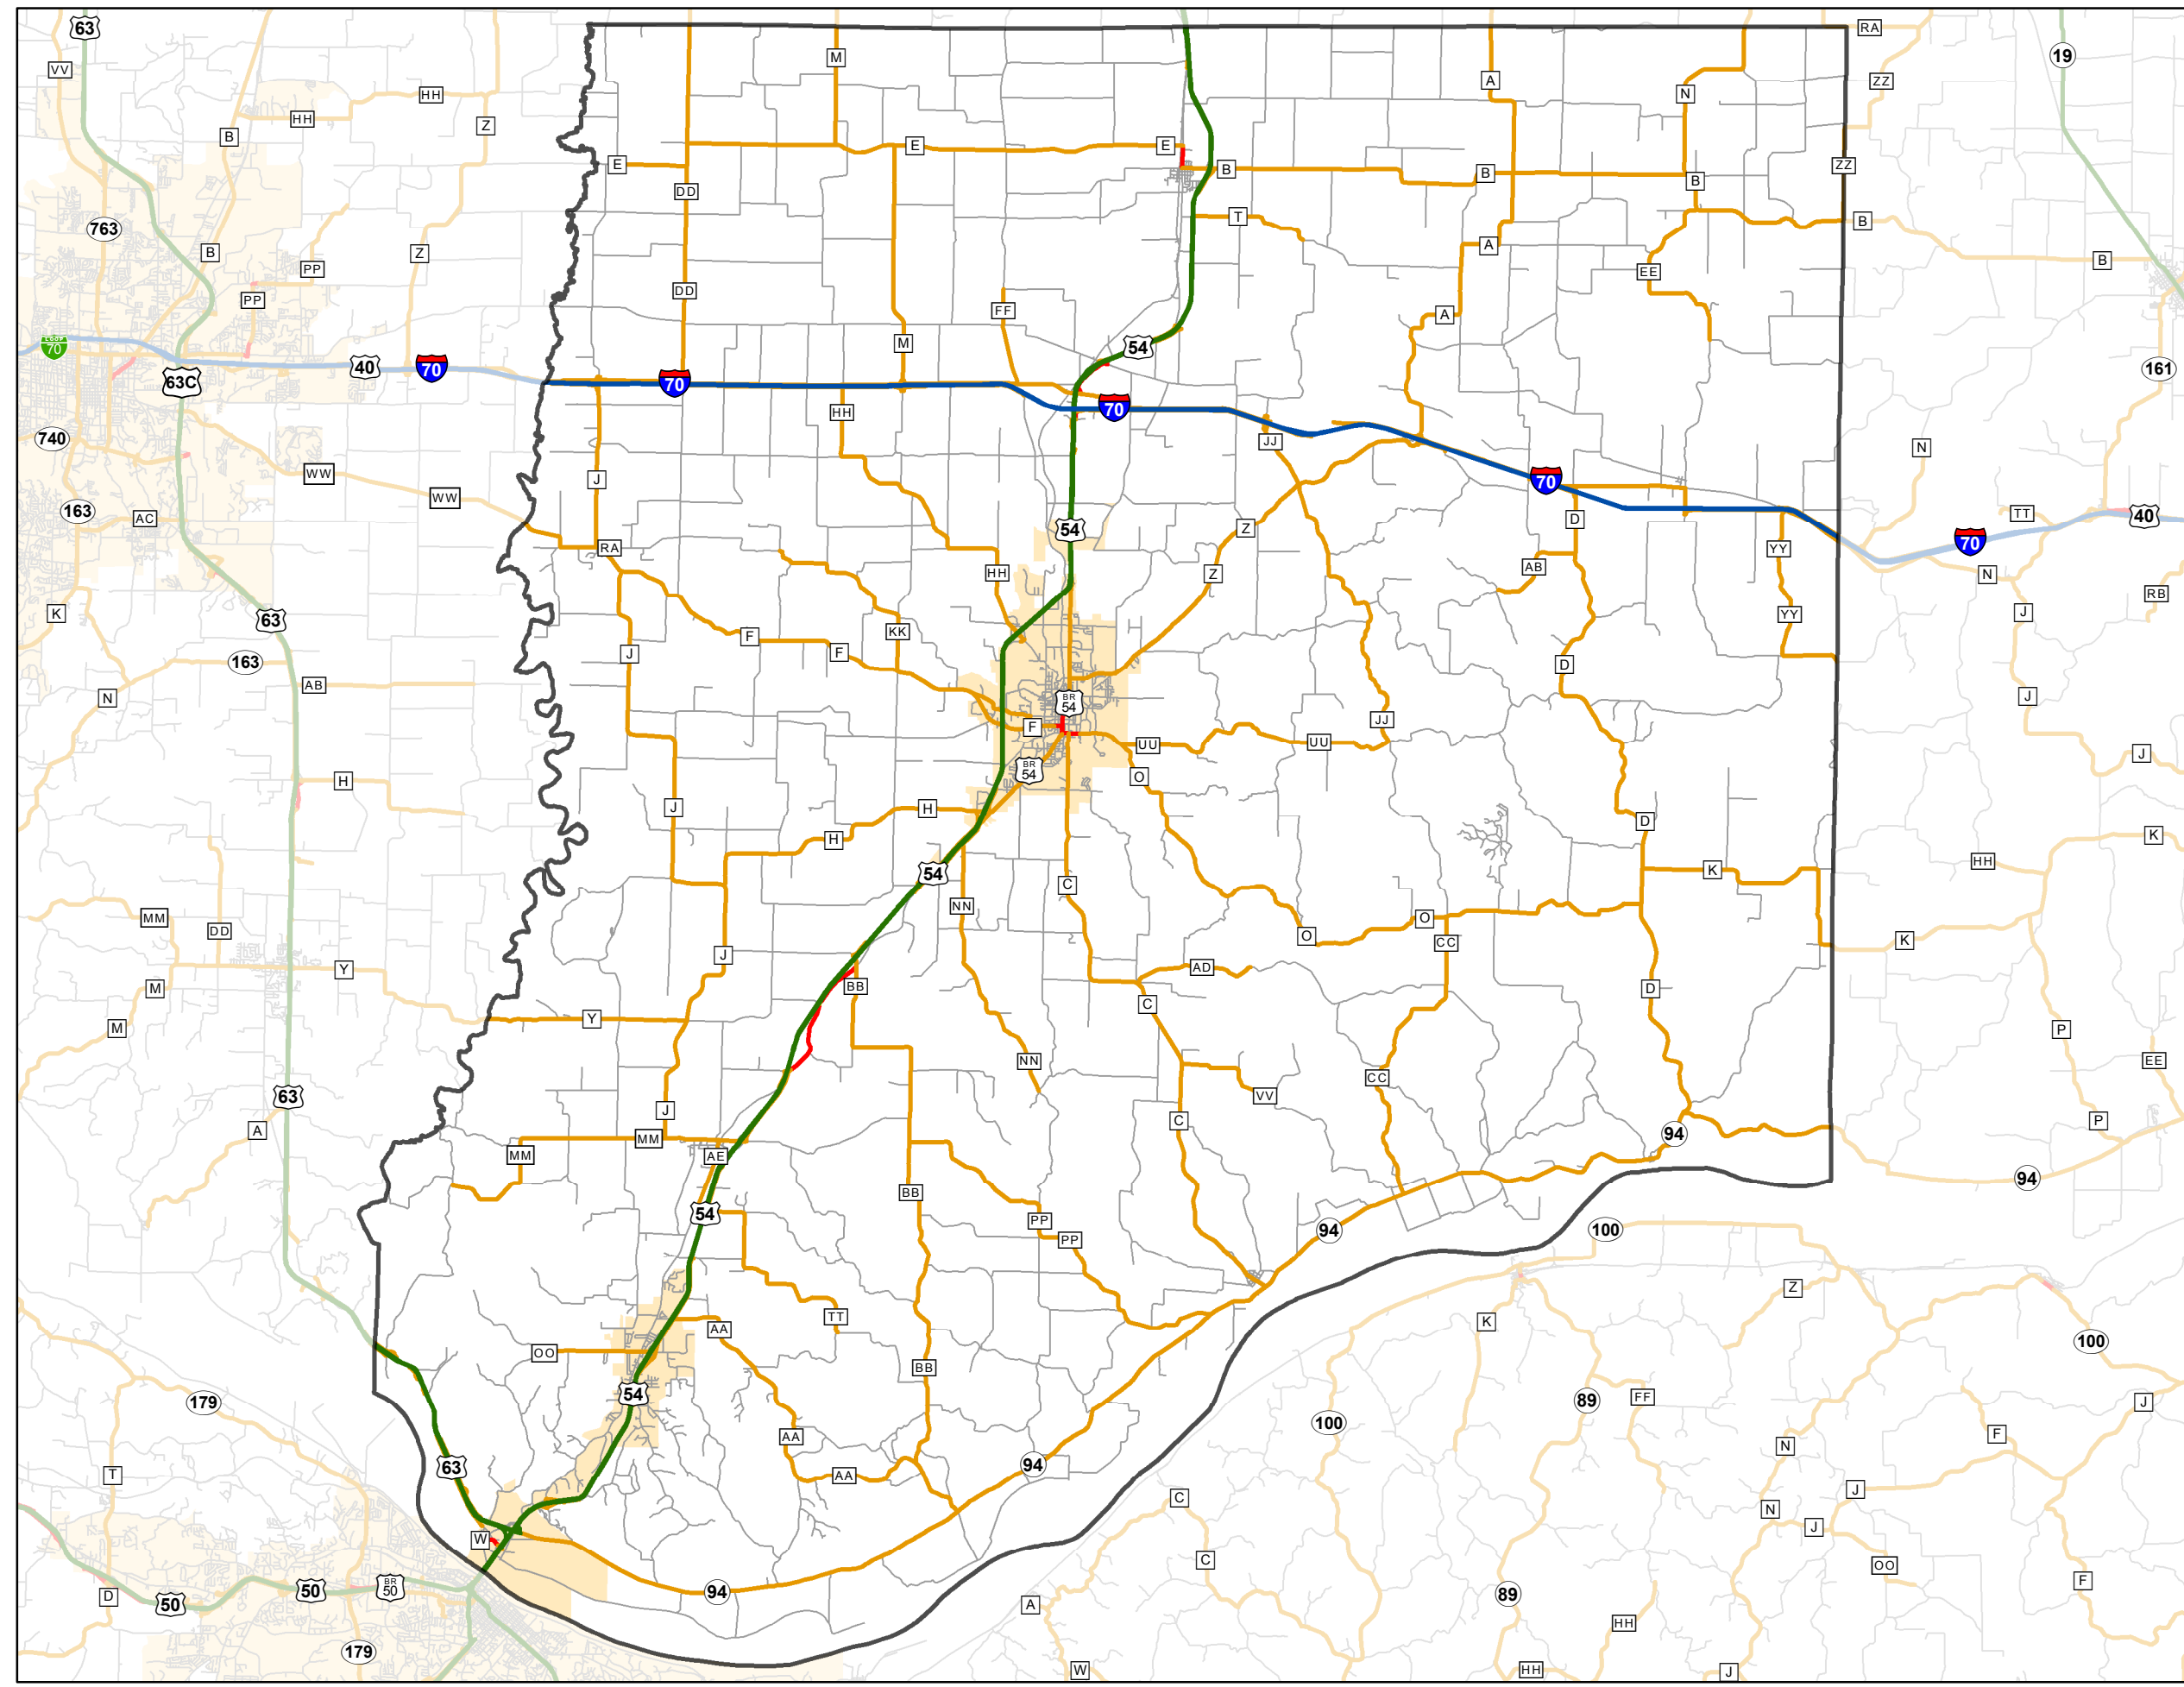

State System Classification

CALLAWAY COUNTY

MISSOURI

State System Class	Miles
Interstate	28.171
Primary	44.785
Supplementary	376.292
State Marked - NOS	
Other Roads	
Urban Area	

105 W. Capitol Ave.
 Jefferson City, MO 65102
 Phone (573) 526-5478
 Fax (573) 526-8052