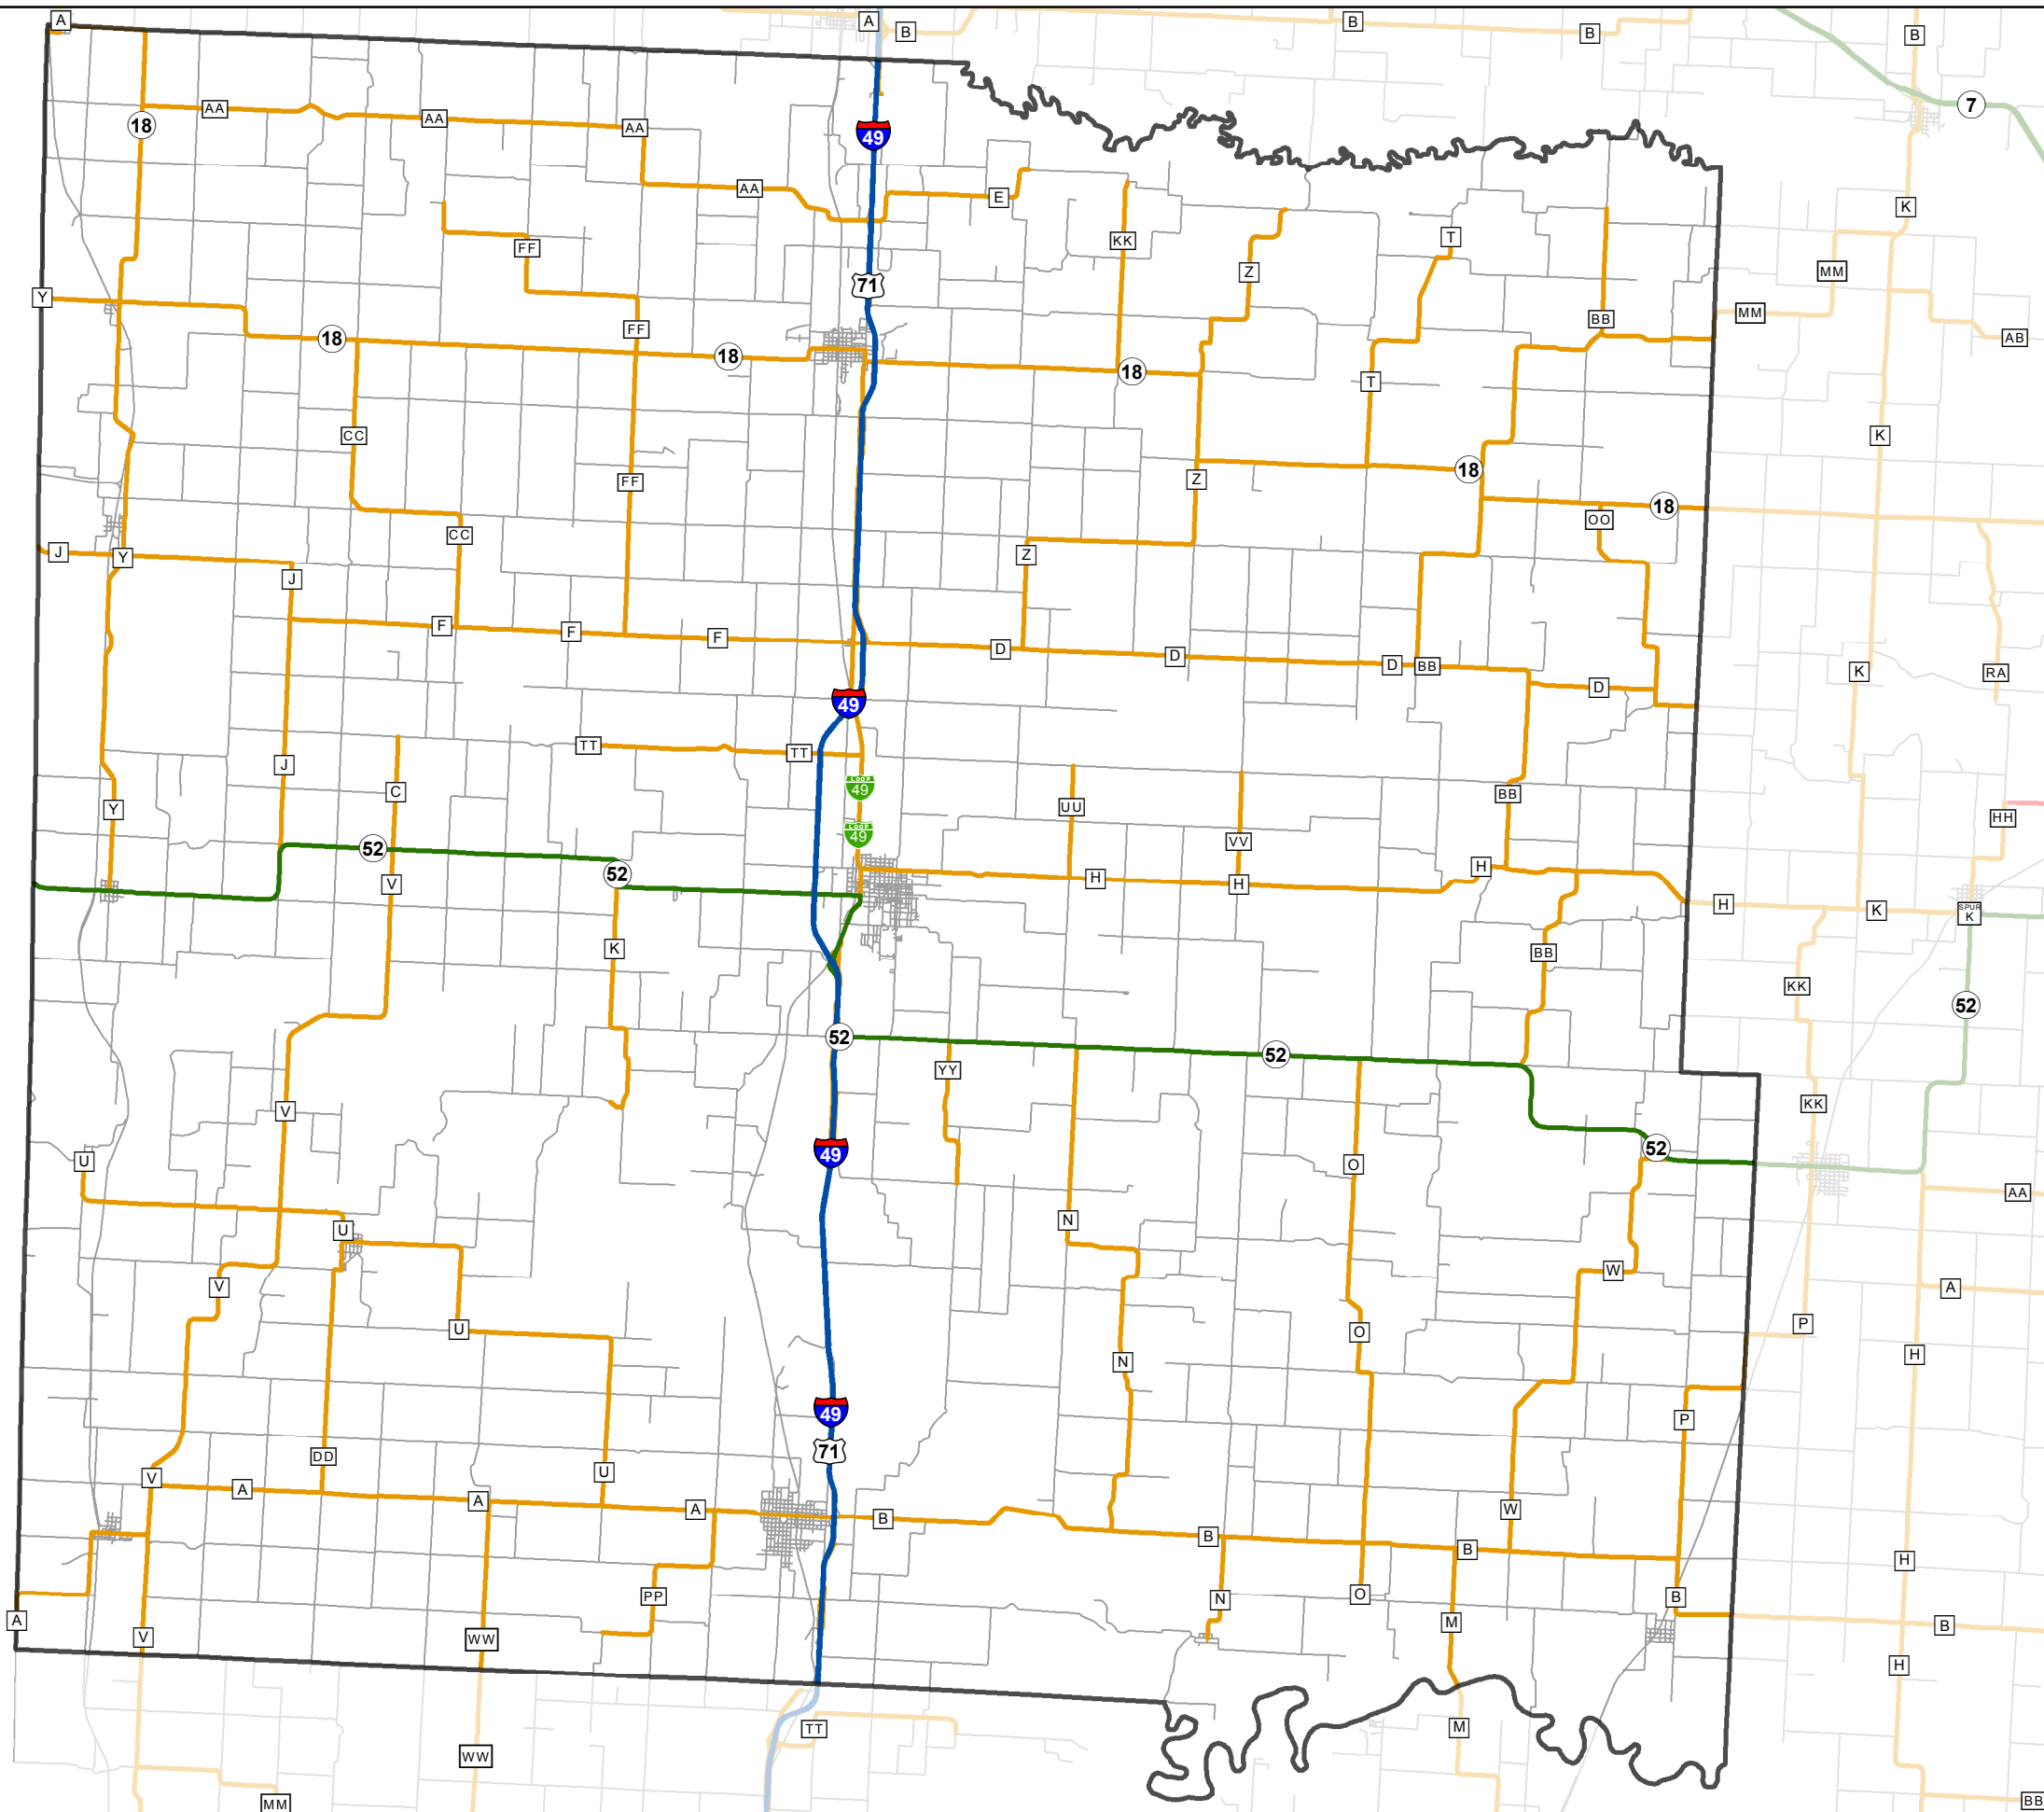

# State System Classification

## BATES COUNTY MISSOURI

State System Class	Miles
Interstate	29.316
Primary	35.239
Supplementary	330.504
State Marked - NOS	
Other Roads	
Urban Area	

105 W. Capitol Ave.  
Jefferson City, MO 65102  
Phone (573) 526-5478  
Fax (573) 526-8052