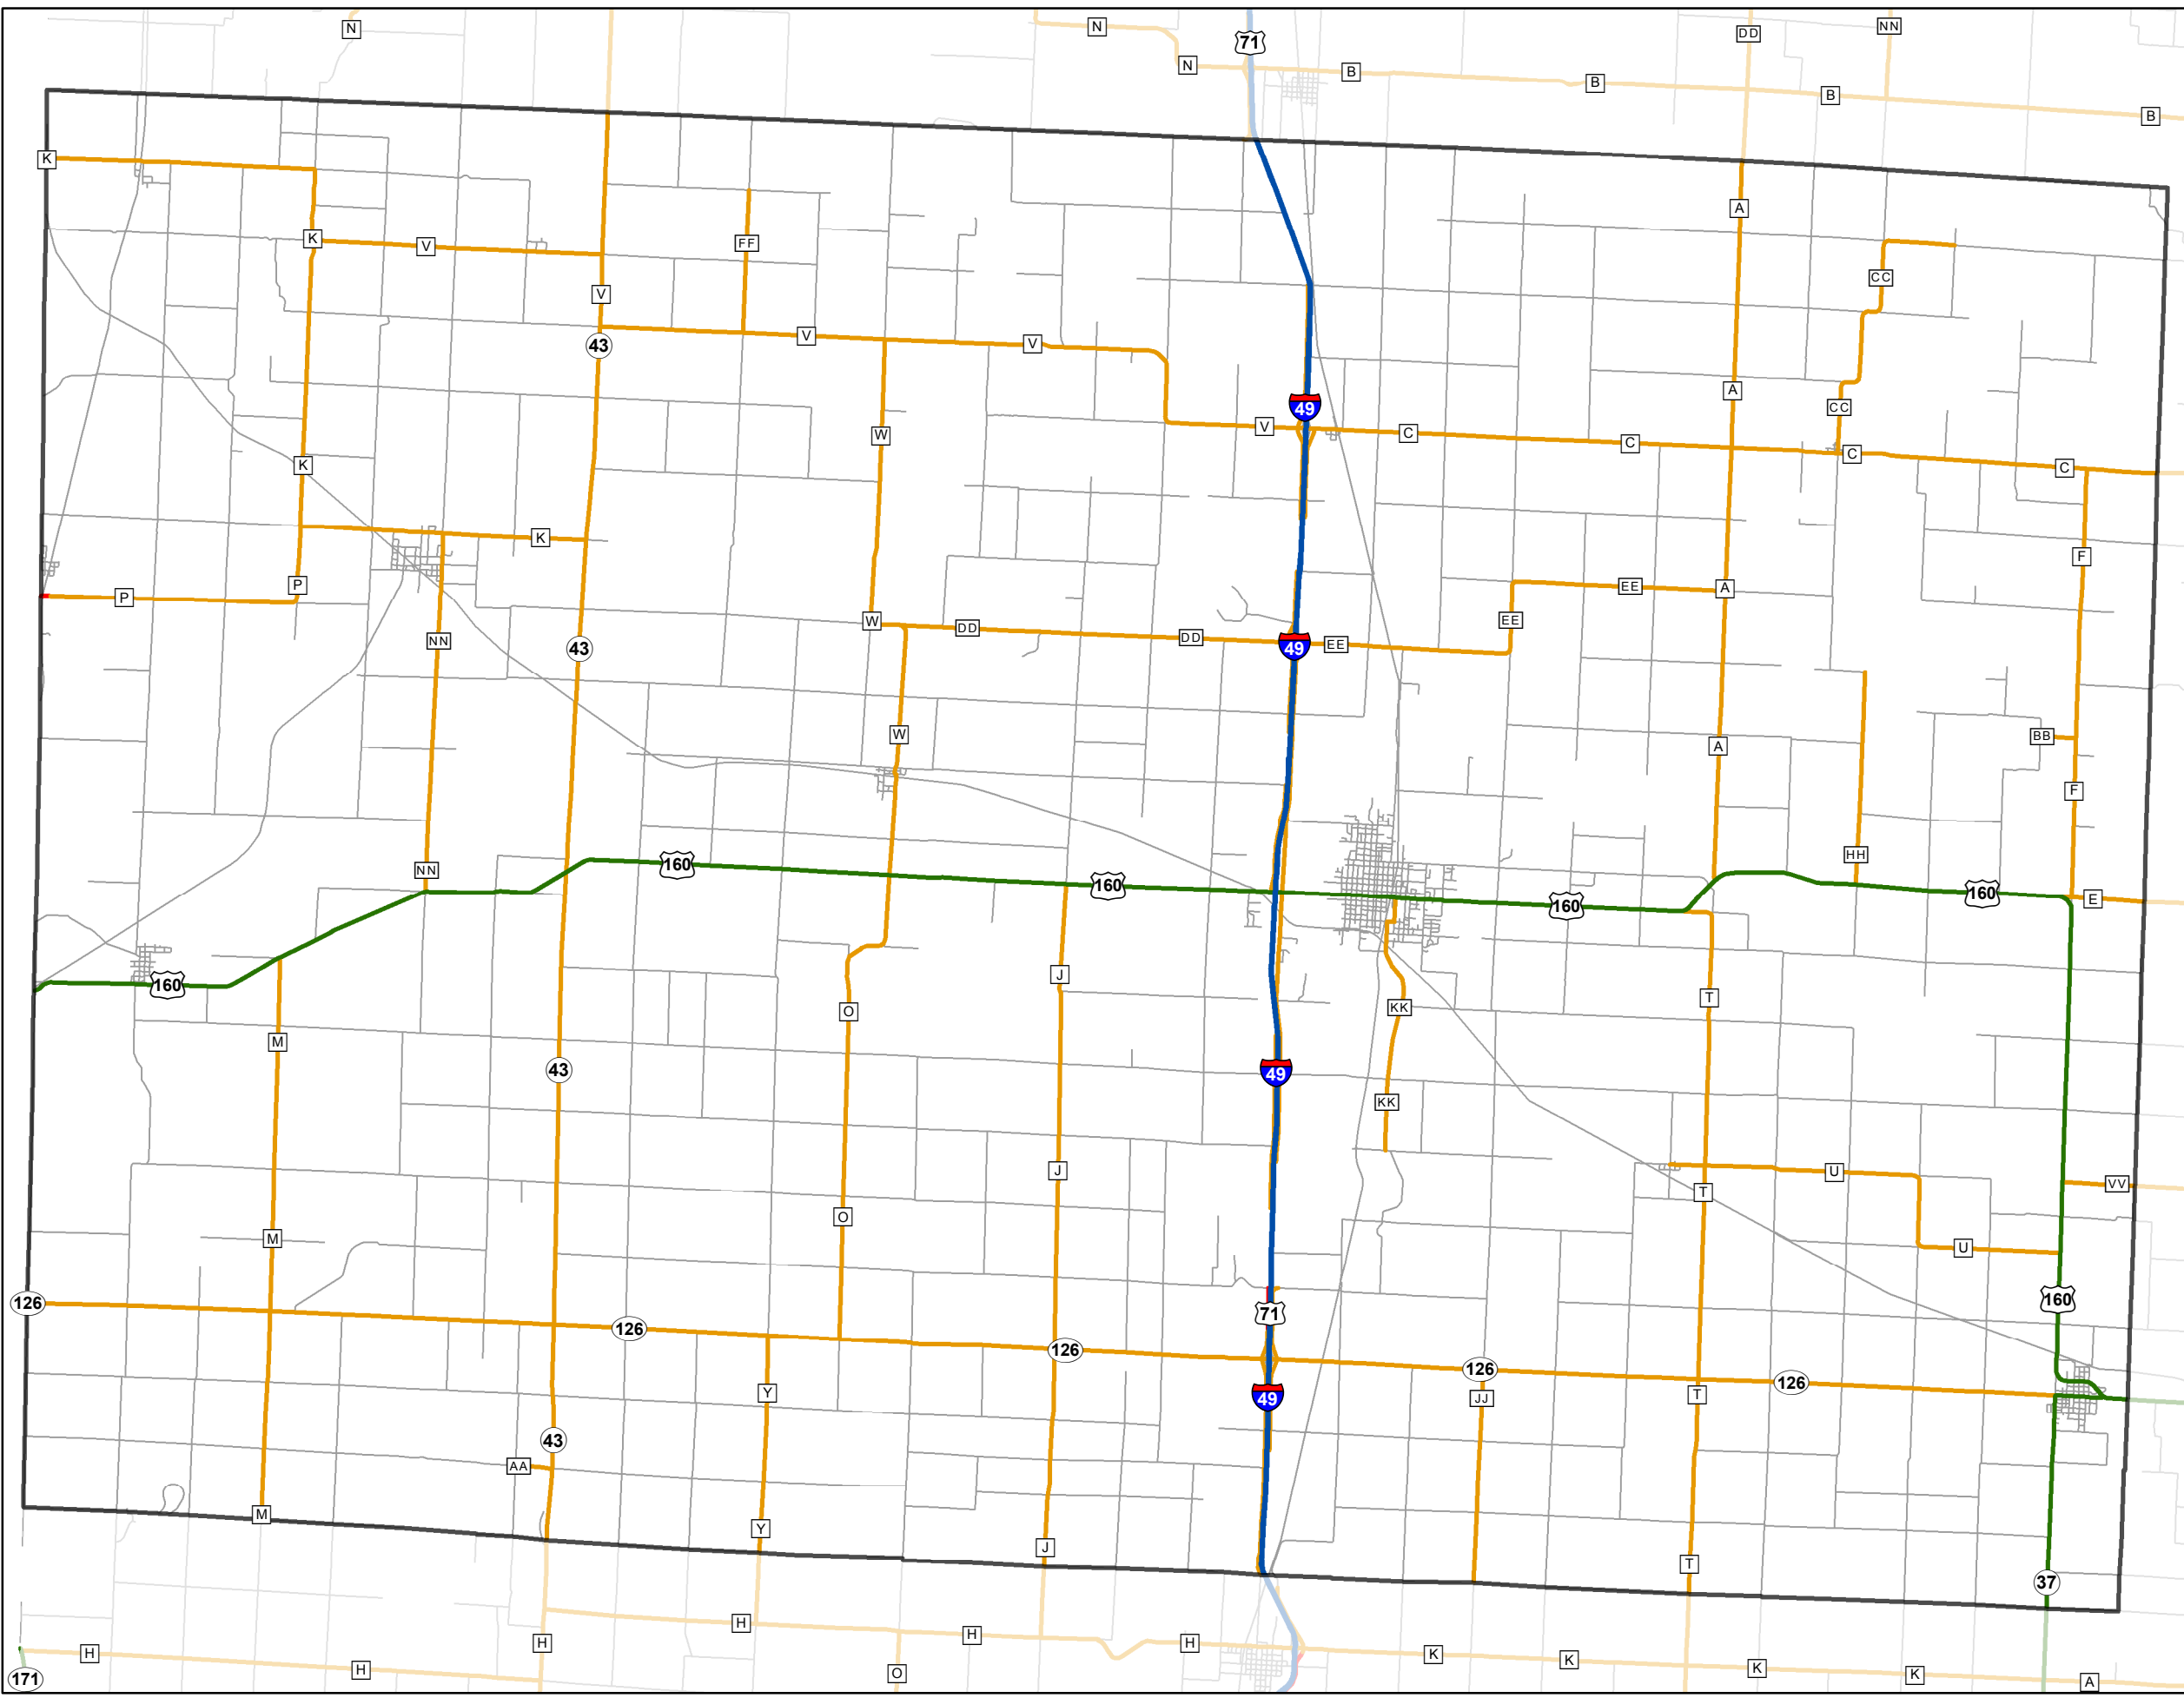

State System Classification

BARTON COUNTY MISSOURI

State System Class	Miles
Interstate	20.384
Primary	40.802
Supplementary	222.312
State Marked - NOS	
Other Roads	
Urban Area	

105 W. Capitol Ave.
 Jefferson City, MO 65102
 Phone (573) 526-5478
 Fax (573) 526-8052