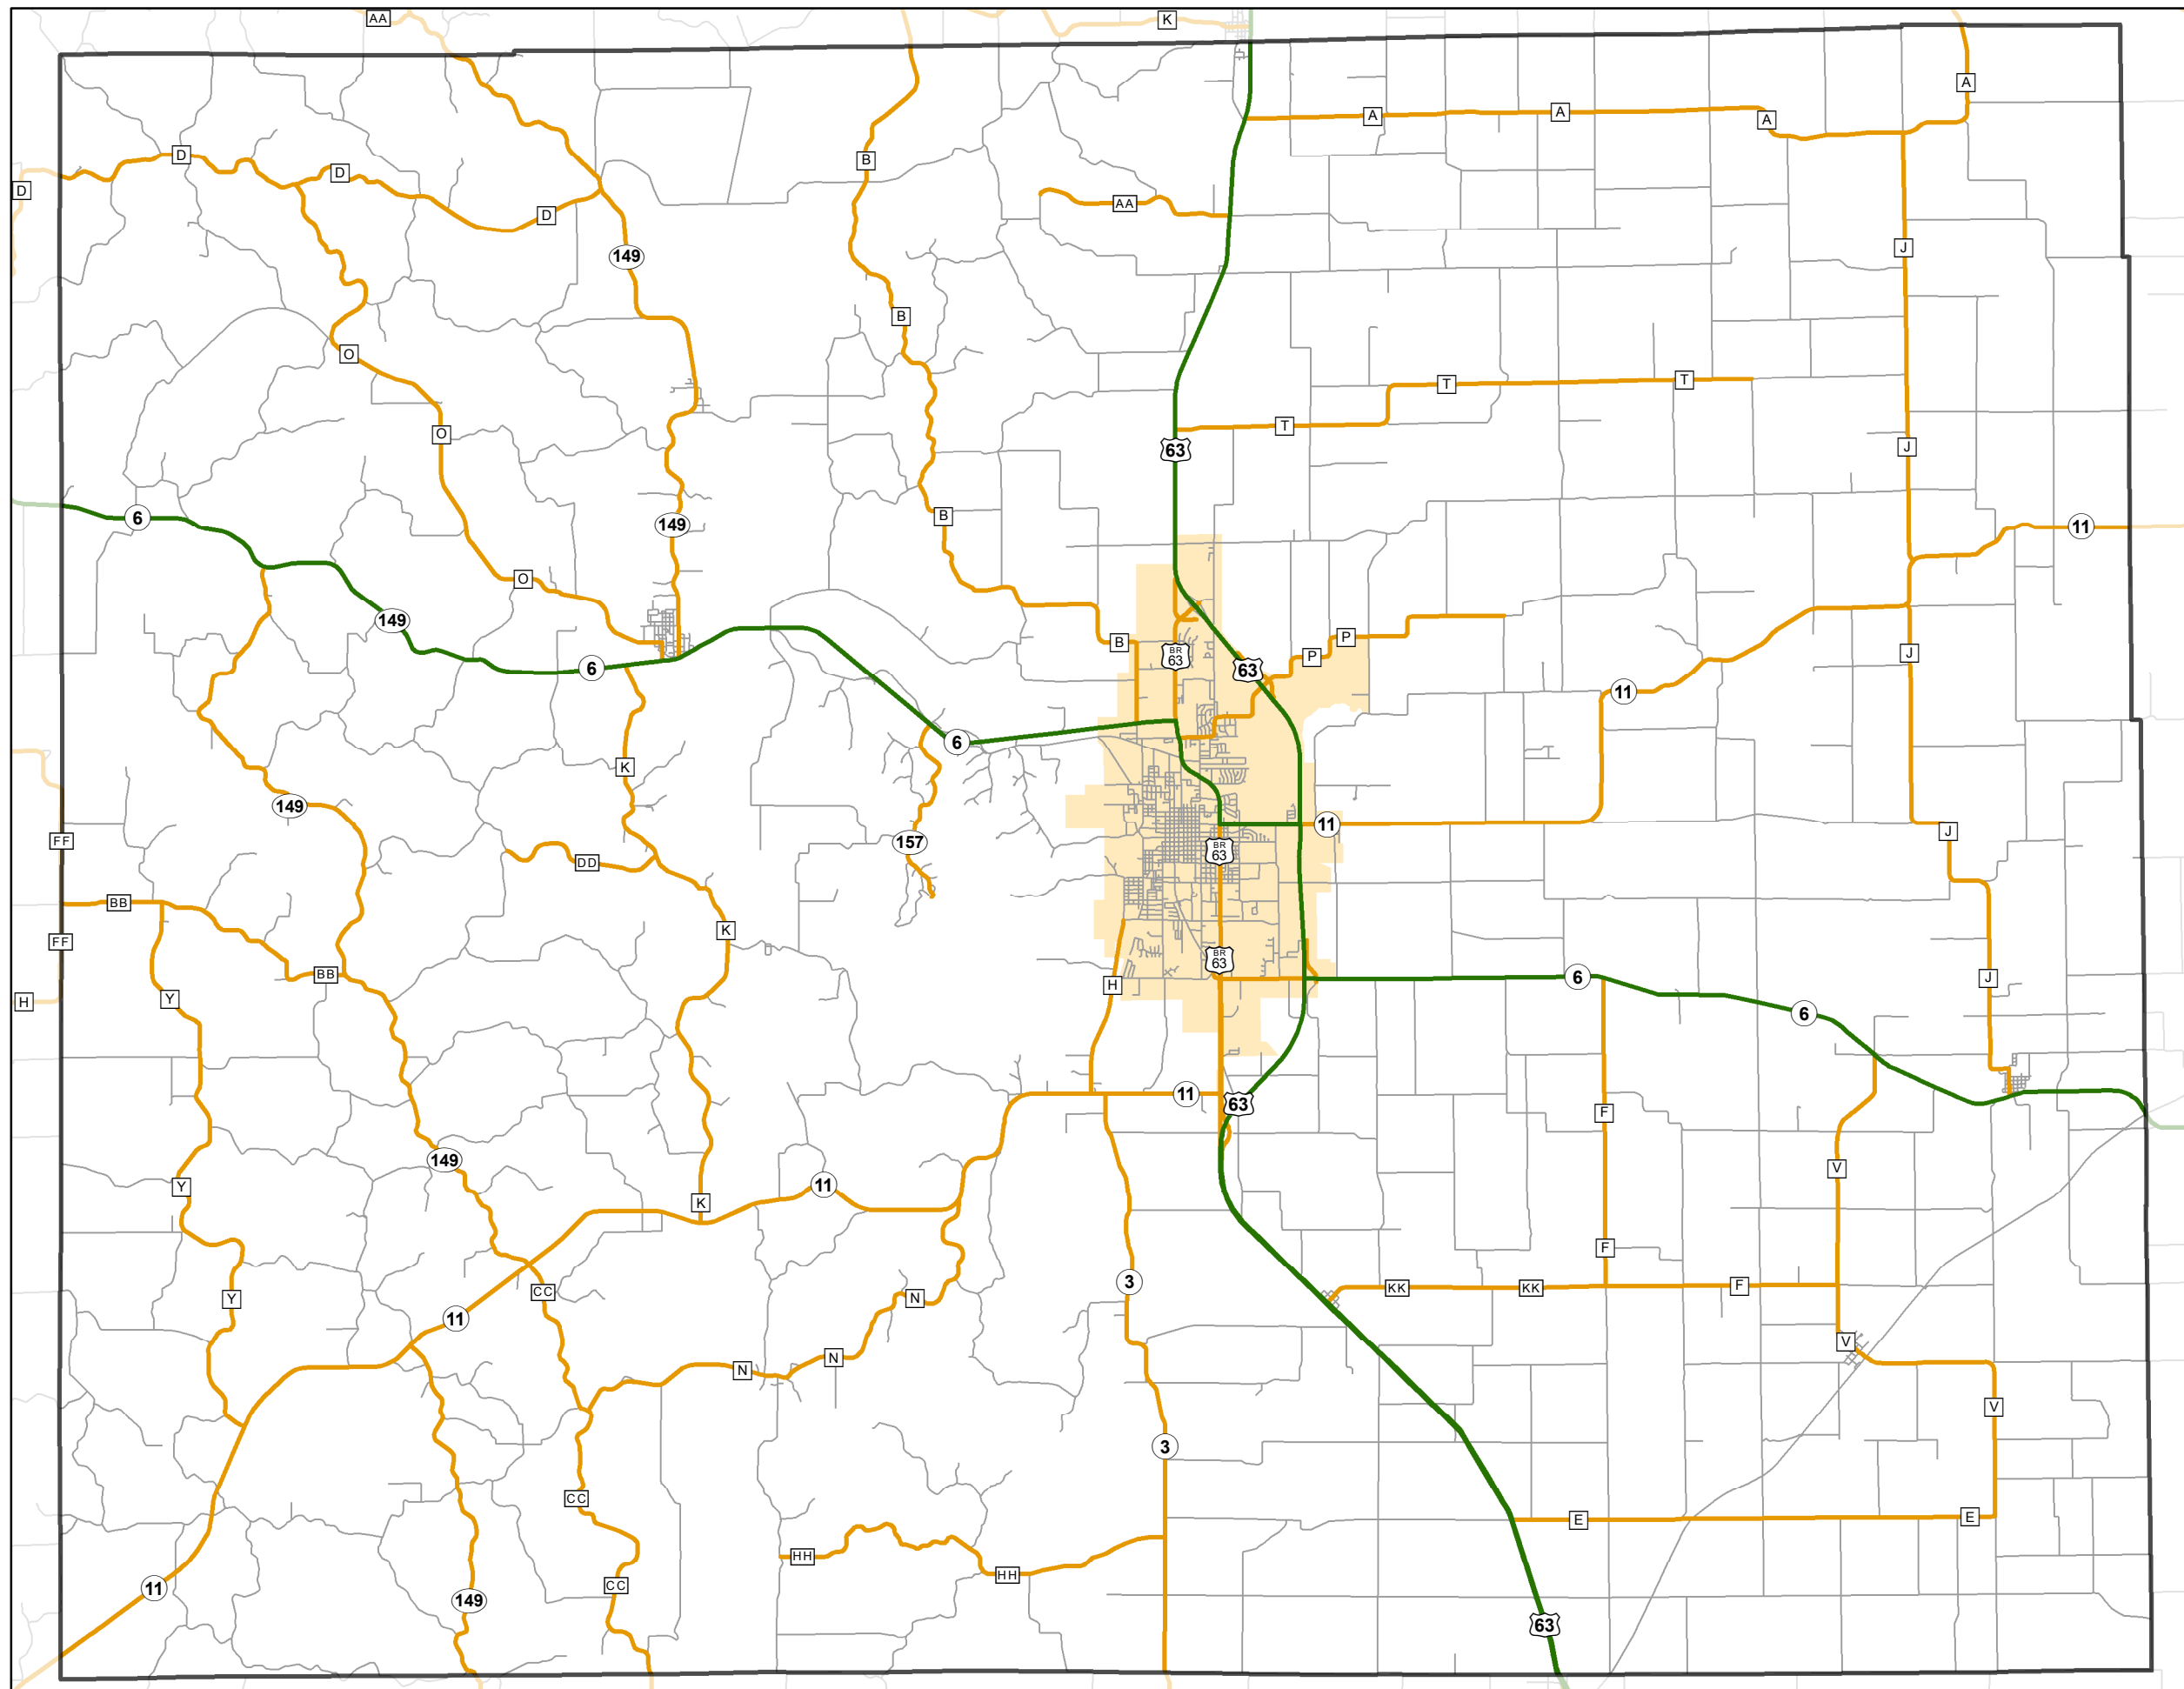

State System Classification

ADAIR COUNTY MISSOURI

State System Class	Miles
Interstate	0
Primary	53.733
Supplementary	219.095
State Marked - NOS	
Other Roads	
Urban Area	

105 W. Capitol Ave.
Jefferson City, MO 65102
Phone (573) 526-5478
Fax (573) 526-8052