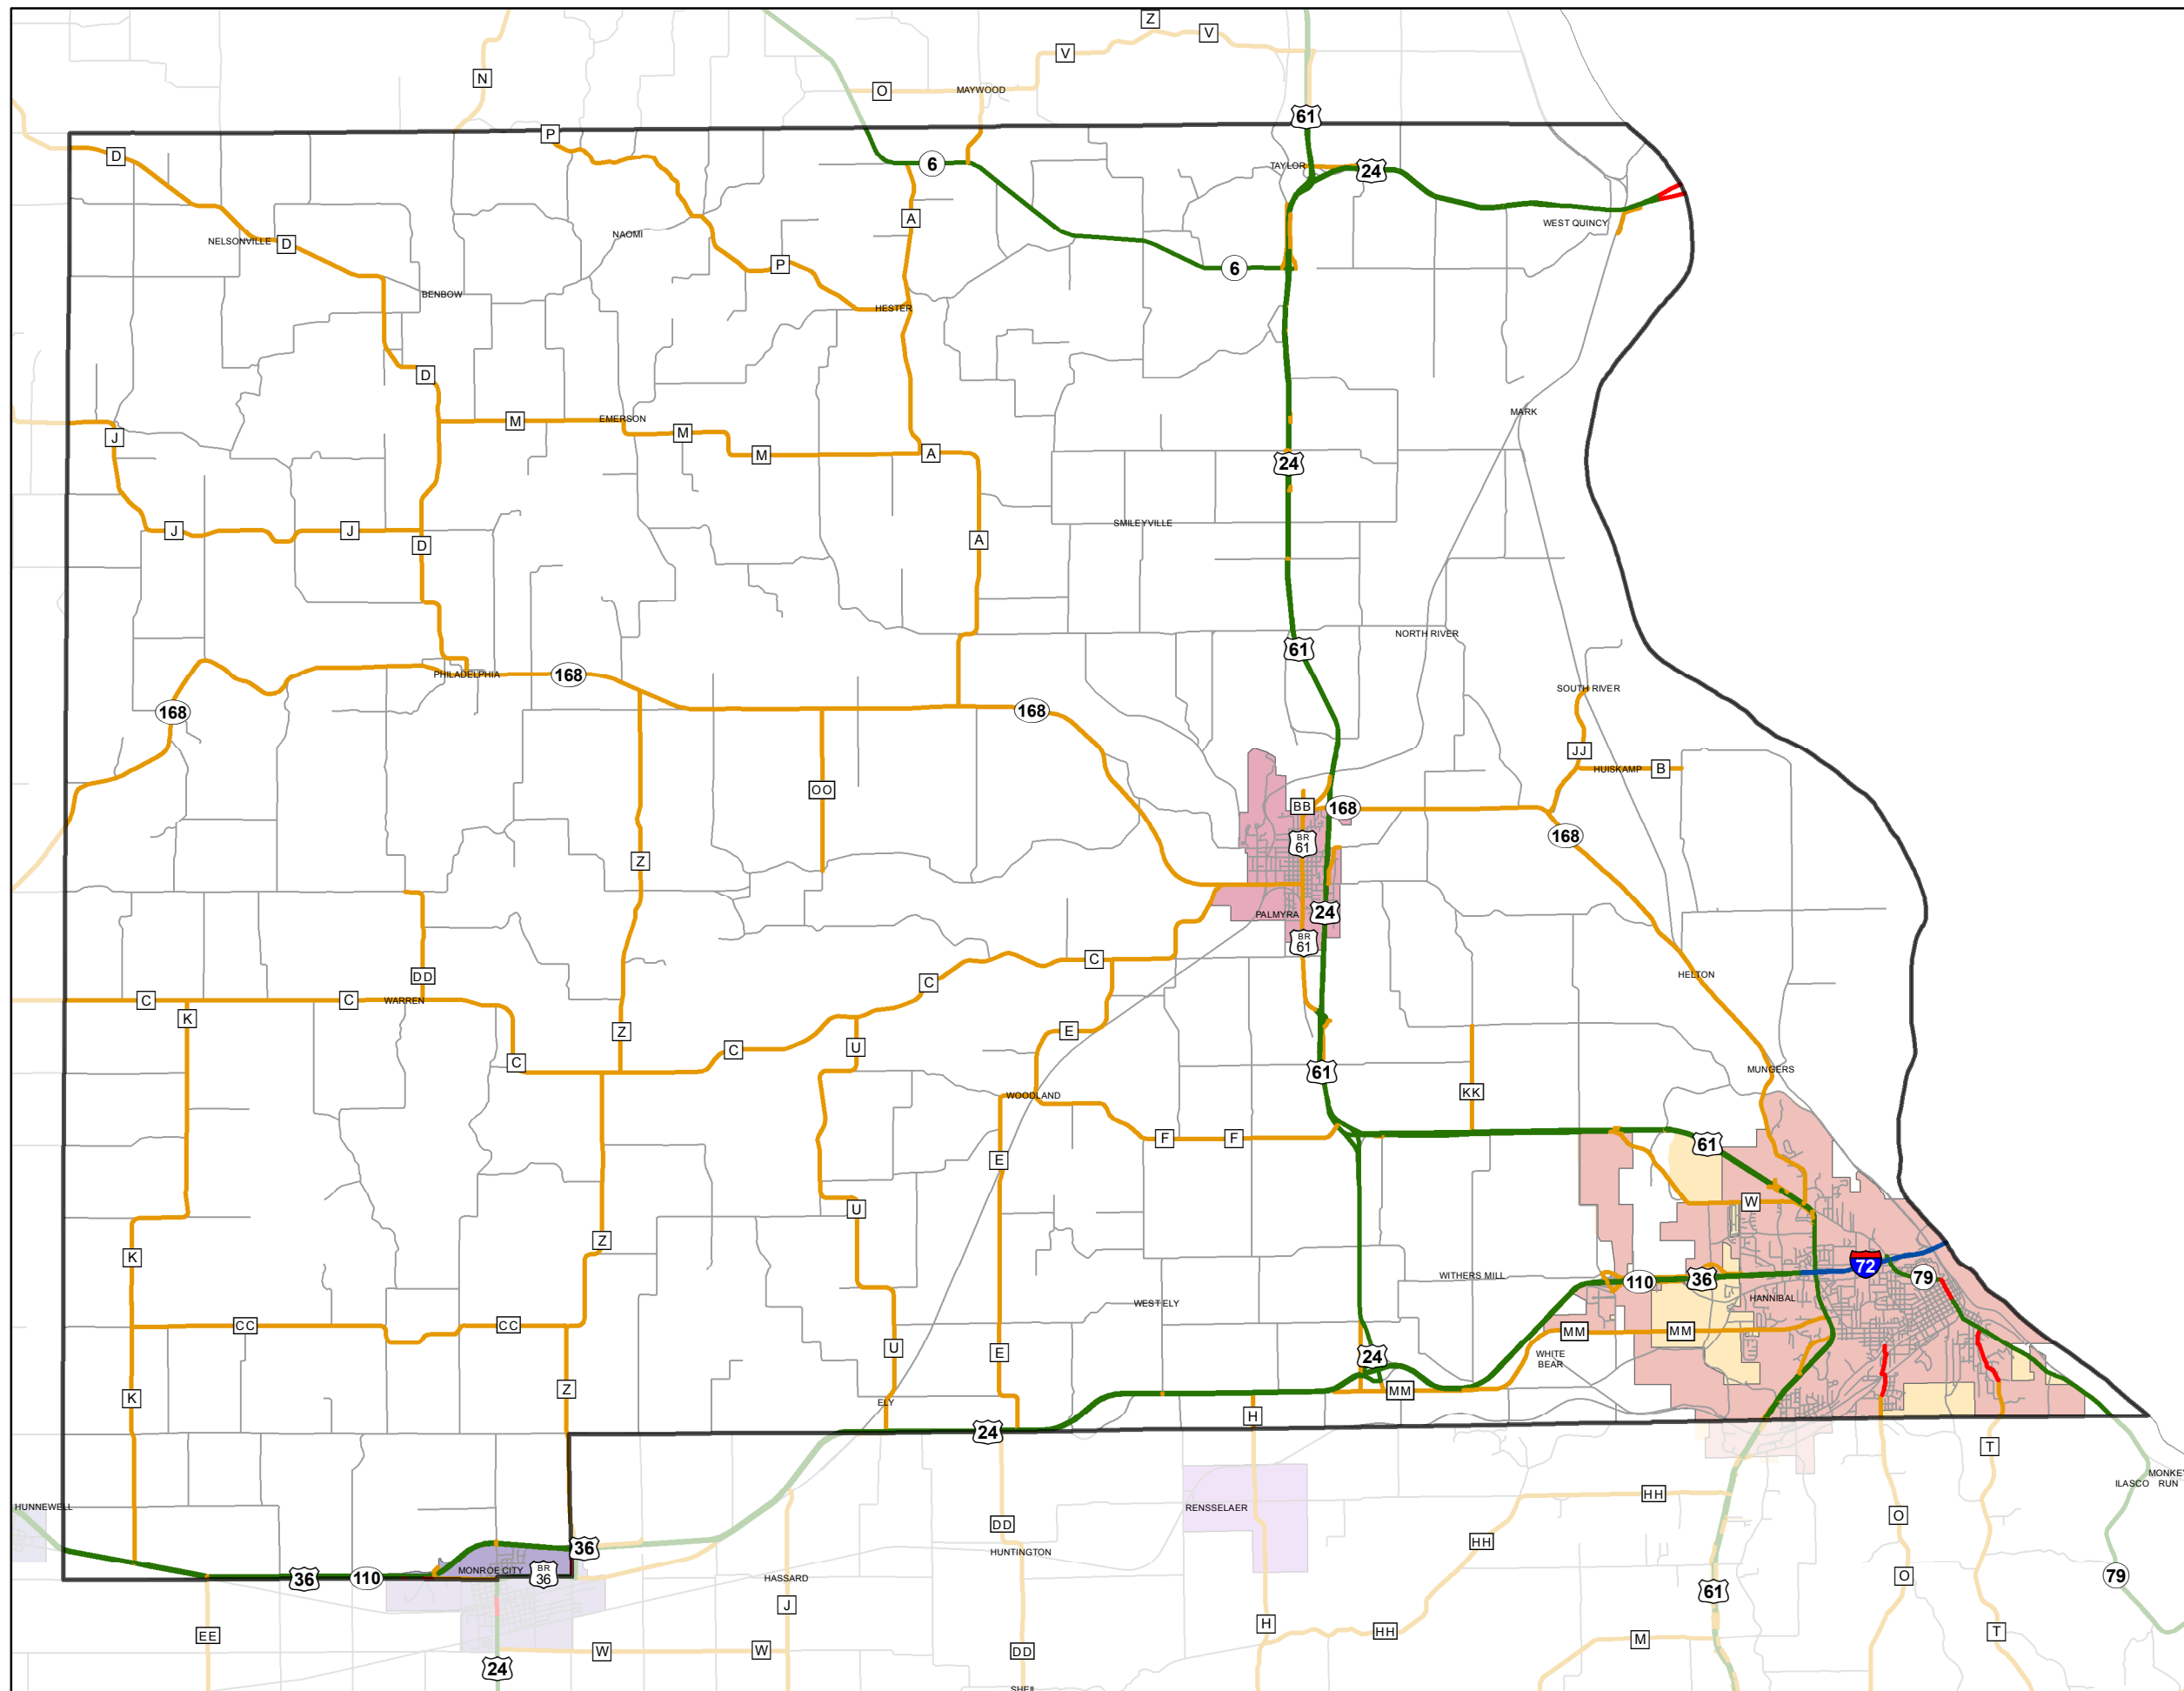

# State System Classification

## MARION COUNTY MISSOURI

State System Class	Miles
Interstate	2.056
Primary	65.405
Supplementary	172.285
State Marked - NOS	
Other Roads	
Urban Area	

105 W. Capitol Ave.  
 Jefferson City, MO 65102  
 Phone (573) 526-5478  
 Fax (573) 526-8052