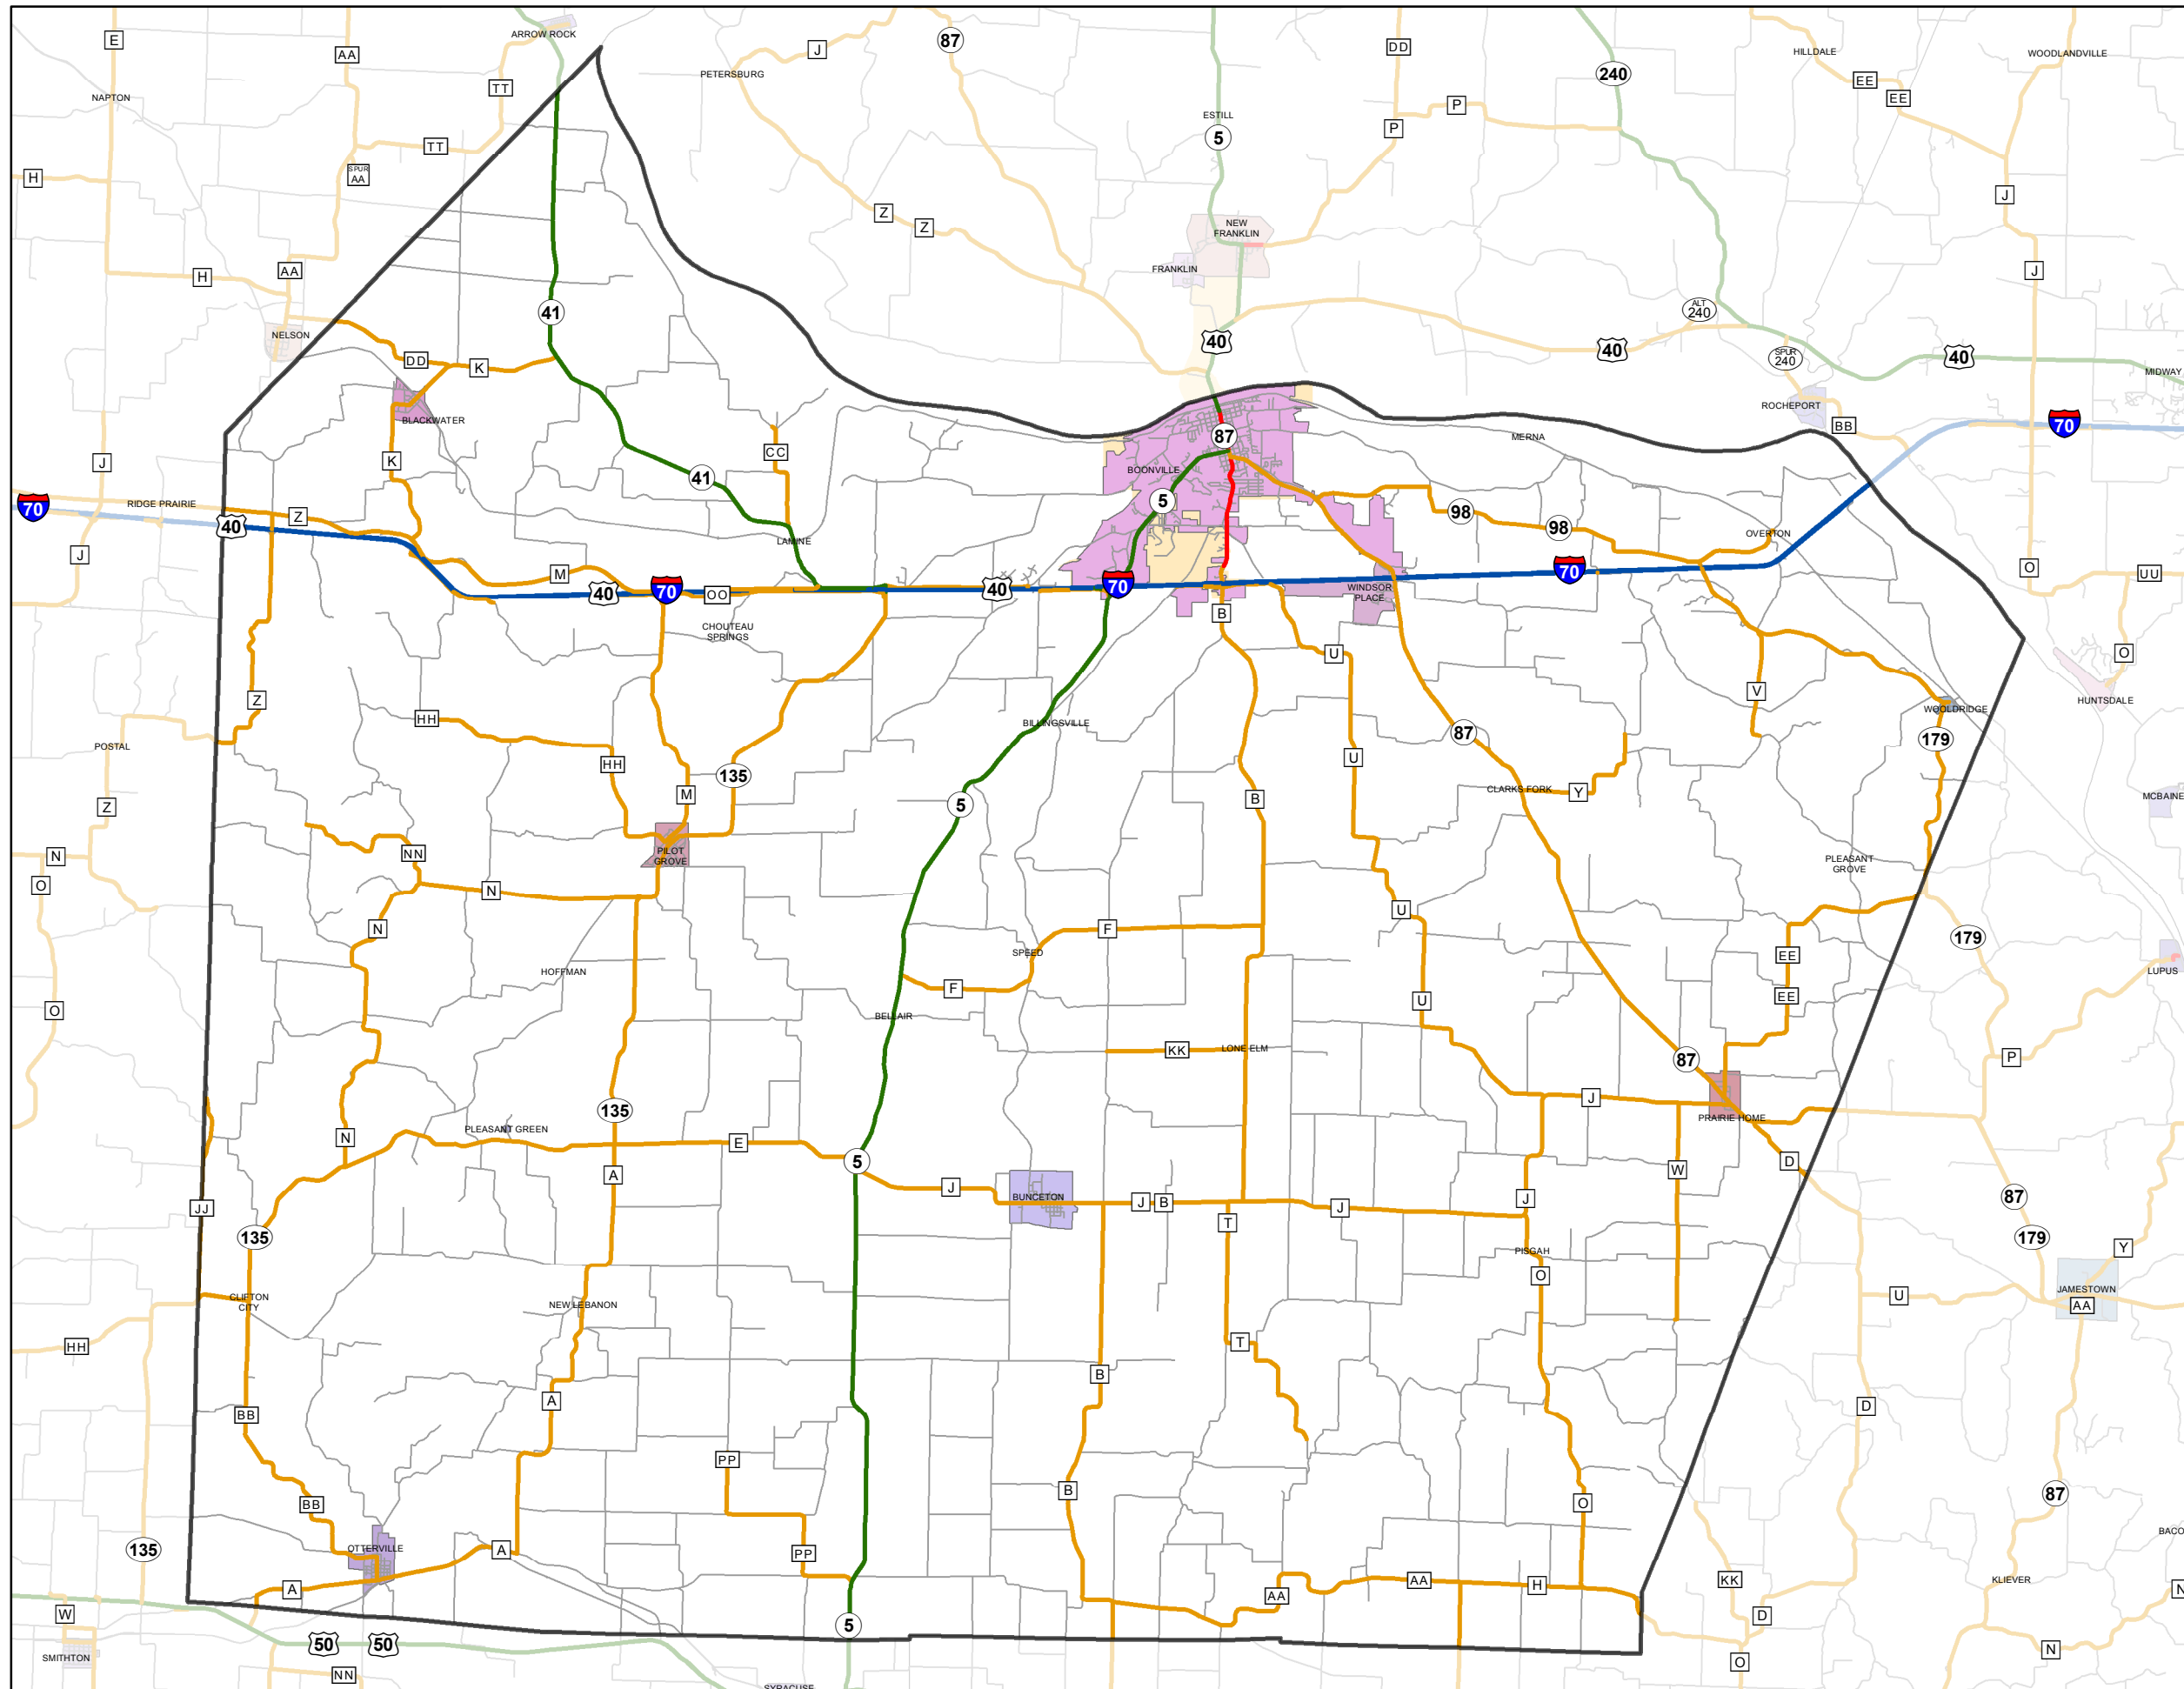

# State System Classification

## COOPER COUNTY

### MISSOURI

State System Class	Miles
Interstate	27.994
Primary	34.434
Supplementary	233.764
State Marked - NOS	
Other Roads	
Urban Area	

105 W. Capitol Ave.  
 Jefferson City, MO 65102  
 Phone (573) 526-5478  
 Fax (573) 526-8052