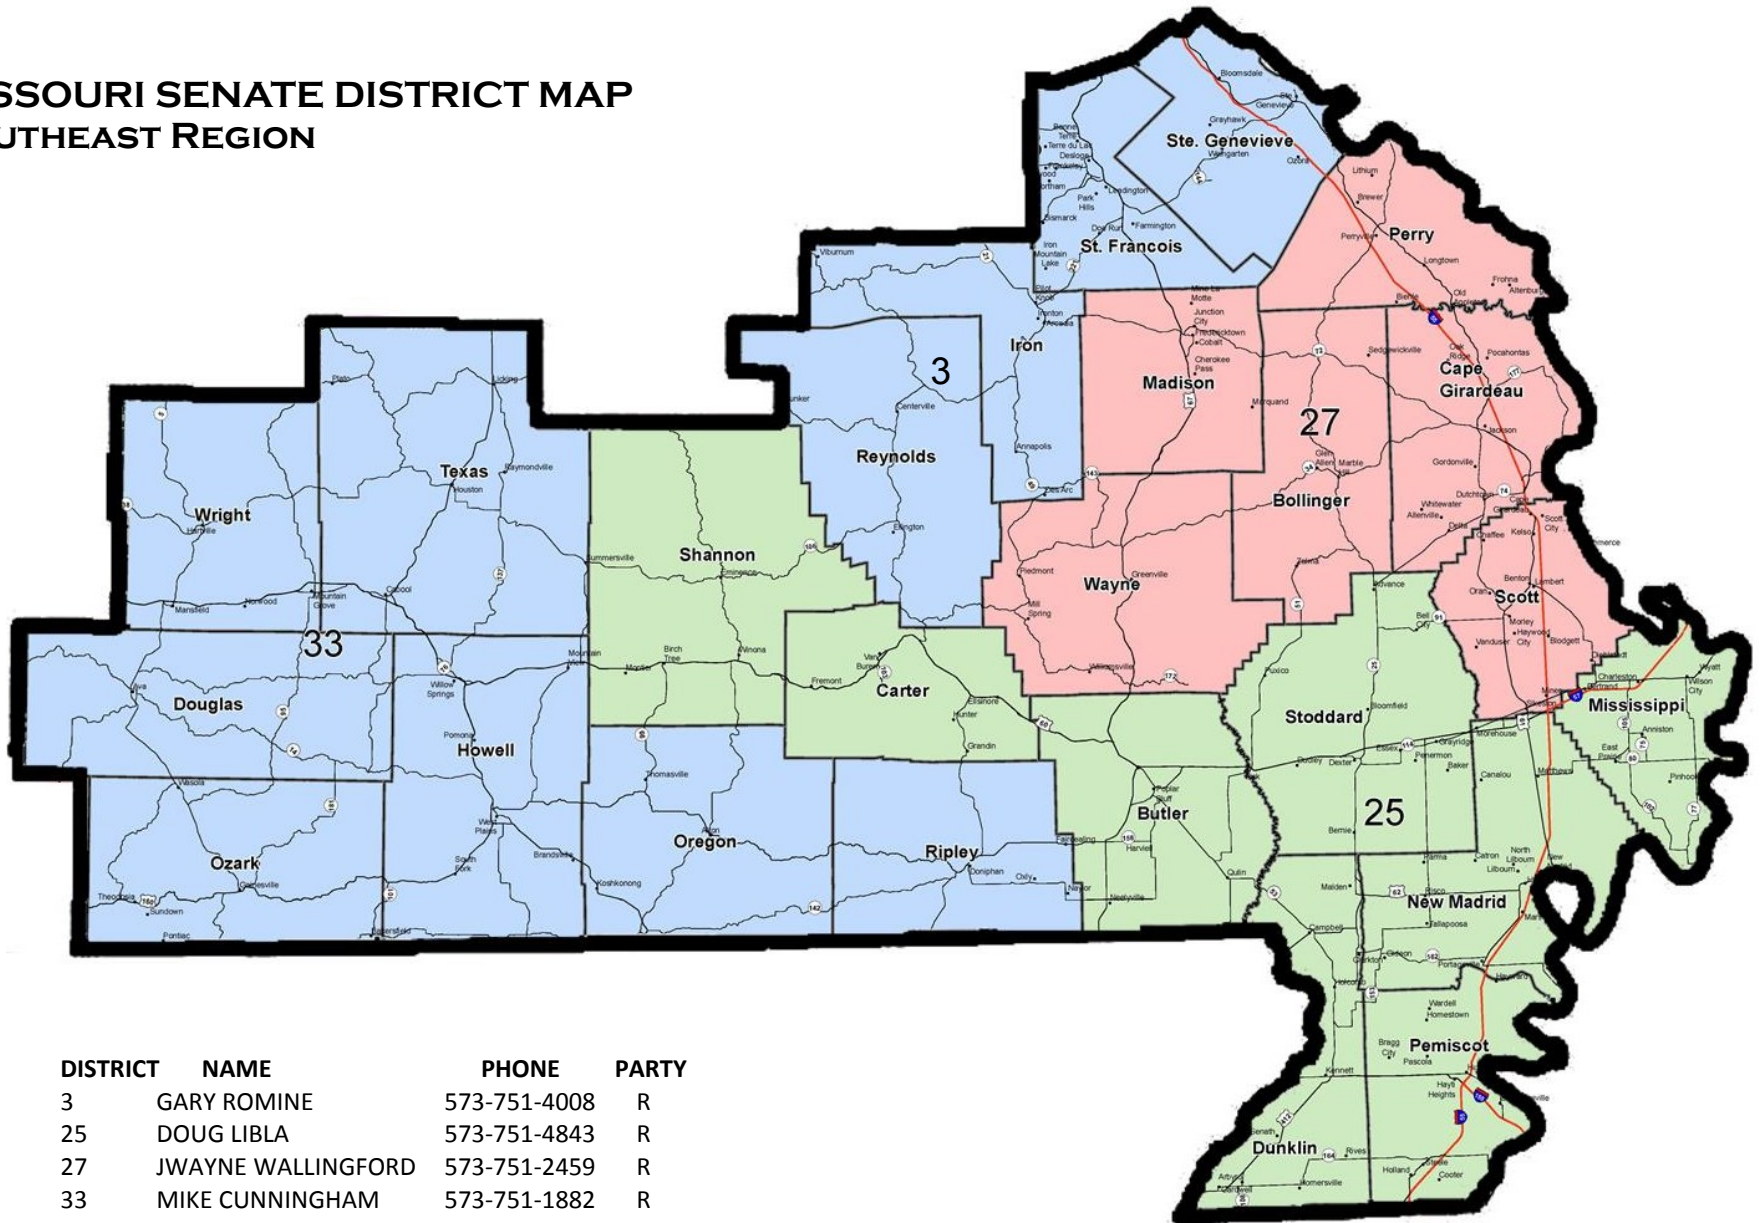

MISSOURI SENATE DISTRICT MAP SOUTHEAST REGION

DISTRICT	NAME	PHONE	PARTY
3	GARY ROMINE	573-751-4008	R
25	DOUG LIBLA	573-751-4843	R
27	JWAYNE WALLINGFORD	573-751-2459	R
33	MIKE CUNNINGHAM	573-751-1882	R