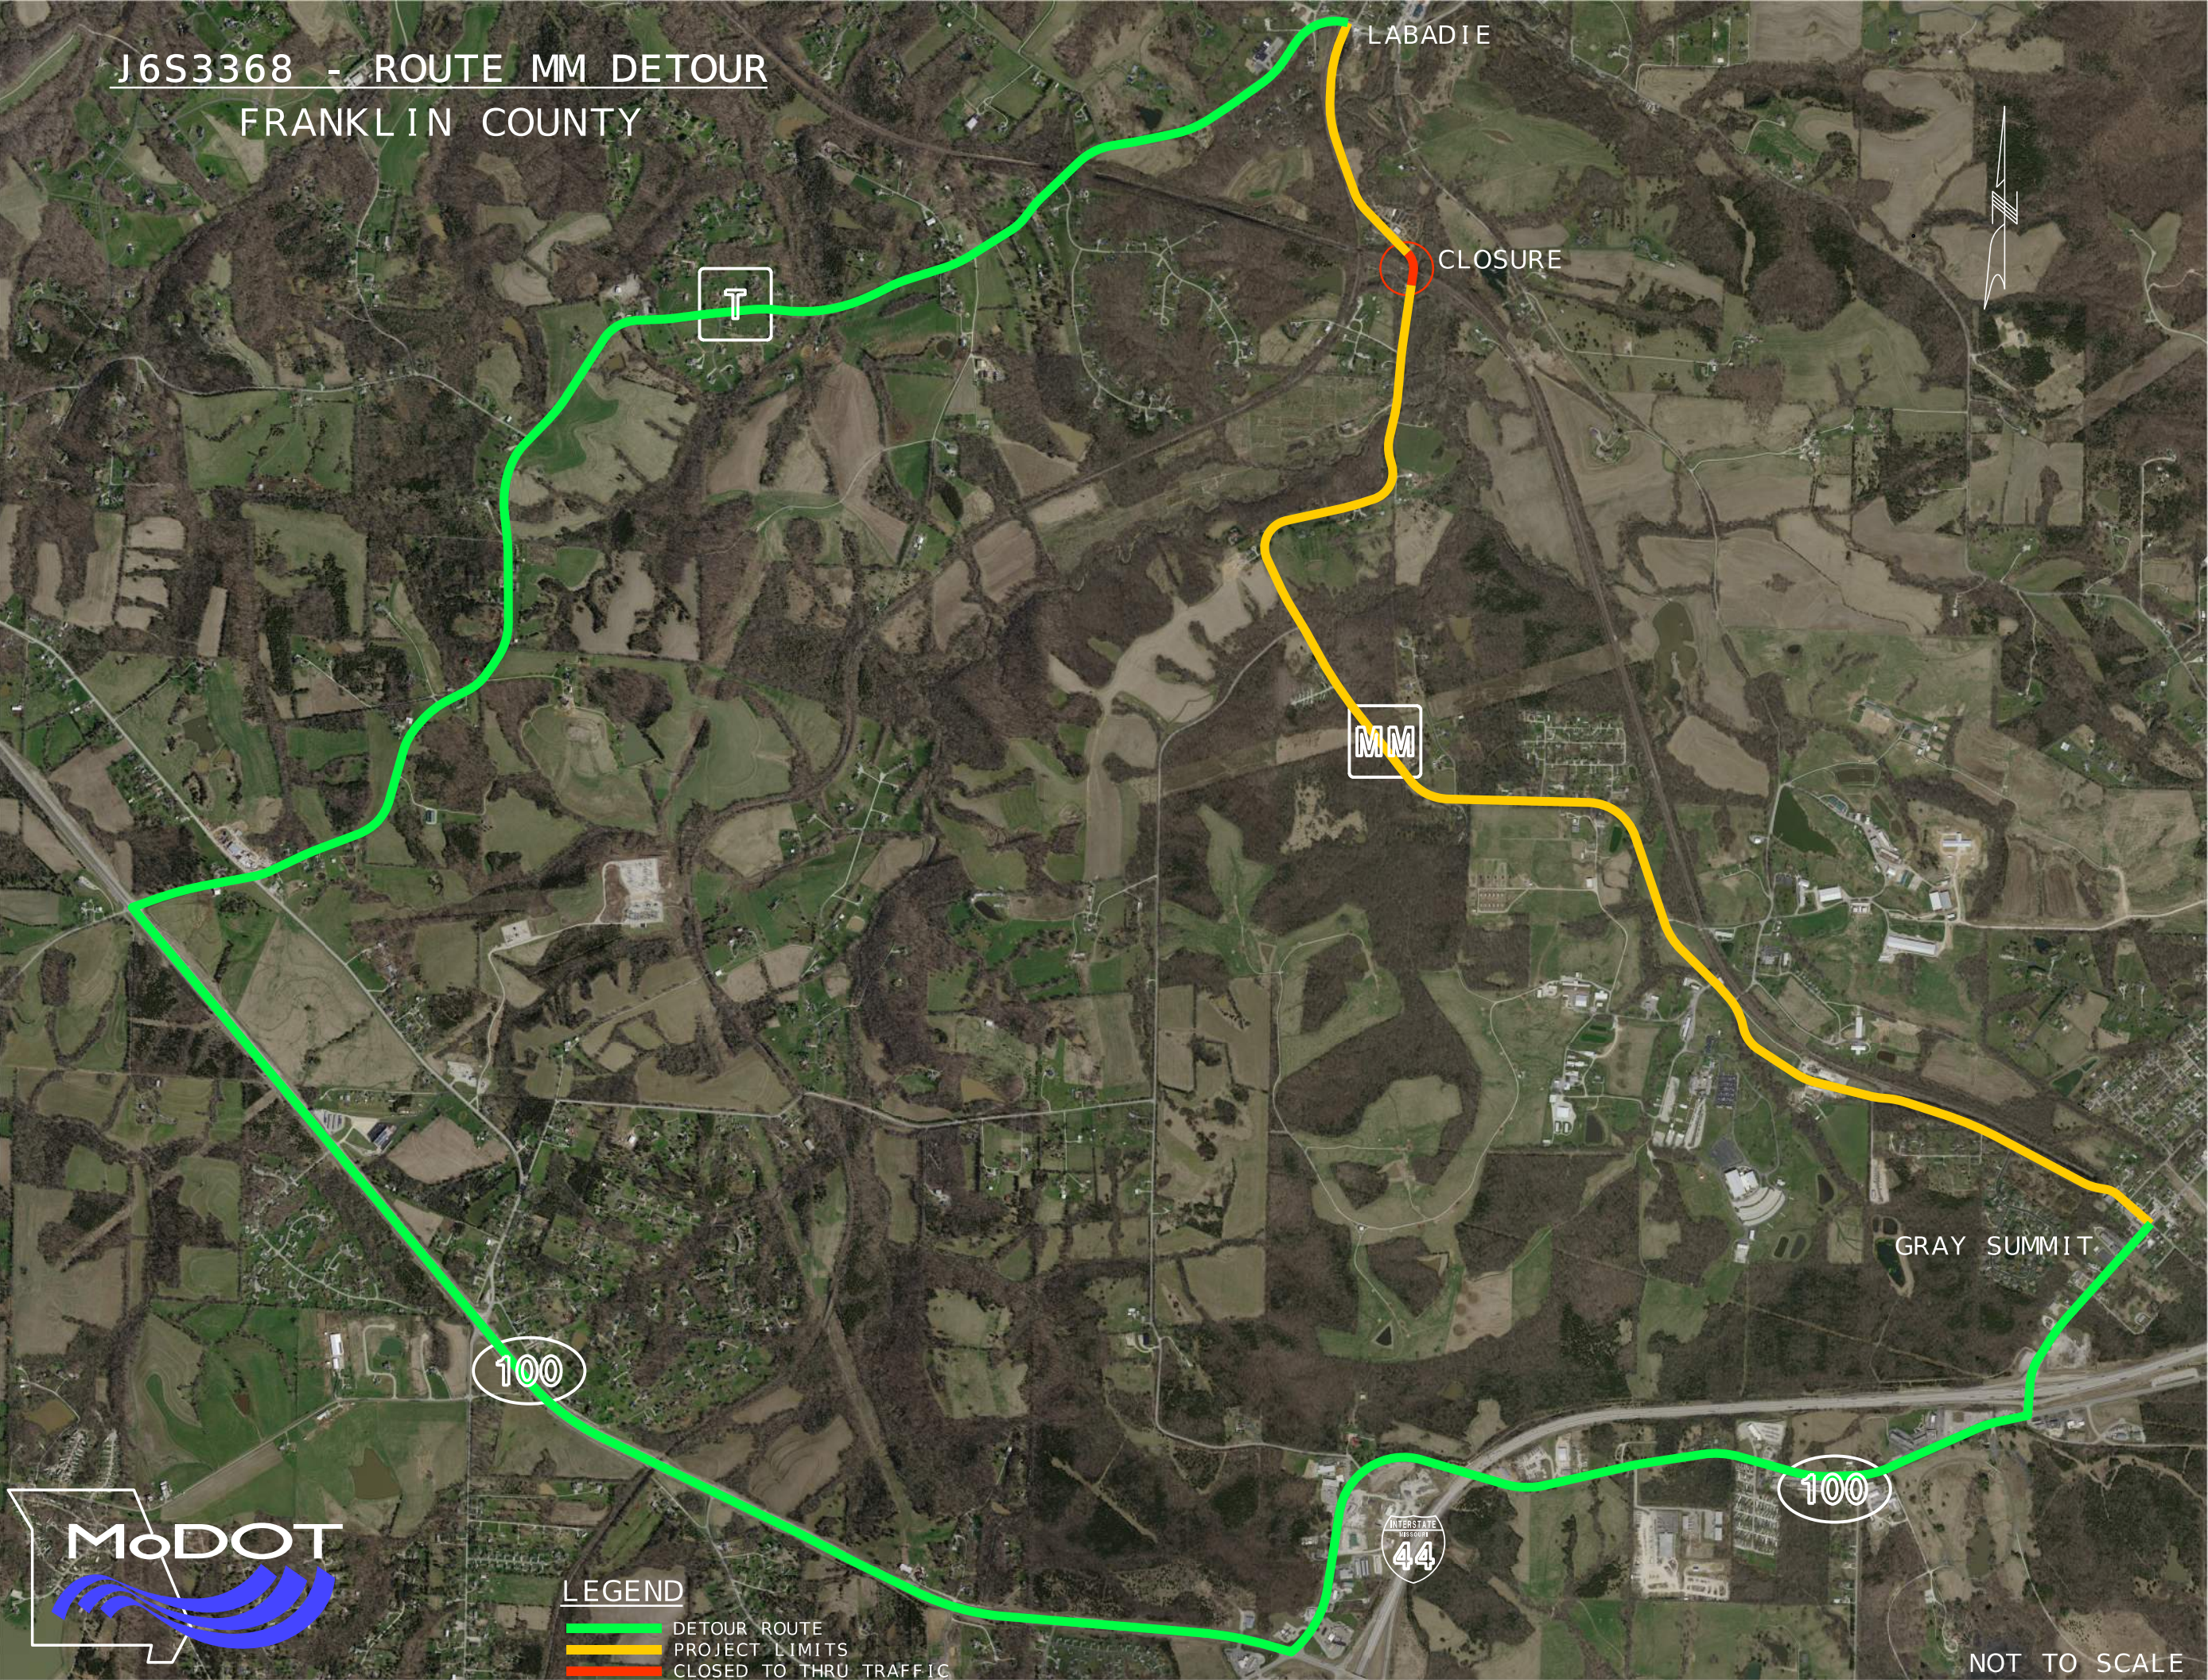

J6S3368 - ROUTE MM DETOUR  
FRANKLIN COUNTY

LABADIE

CLOSURE

MM

GRAY SUMMIT

100

100

INTERSTATE MISSOURI 44

LEGEND

- DETOUR ROUTE
- PROJECT LIMITS
- CLOSED TO THRU TRAFFIC

NOT TO SCALE