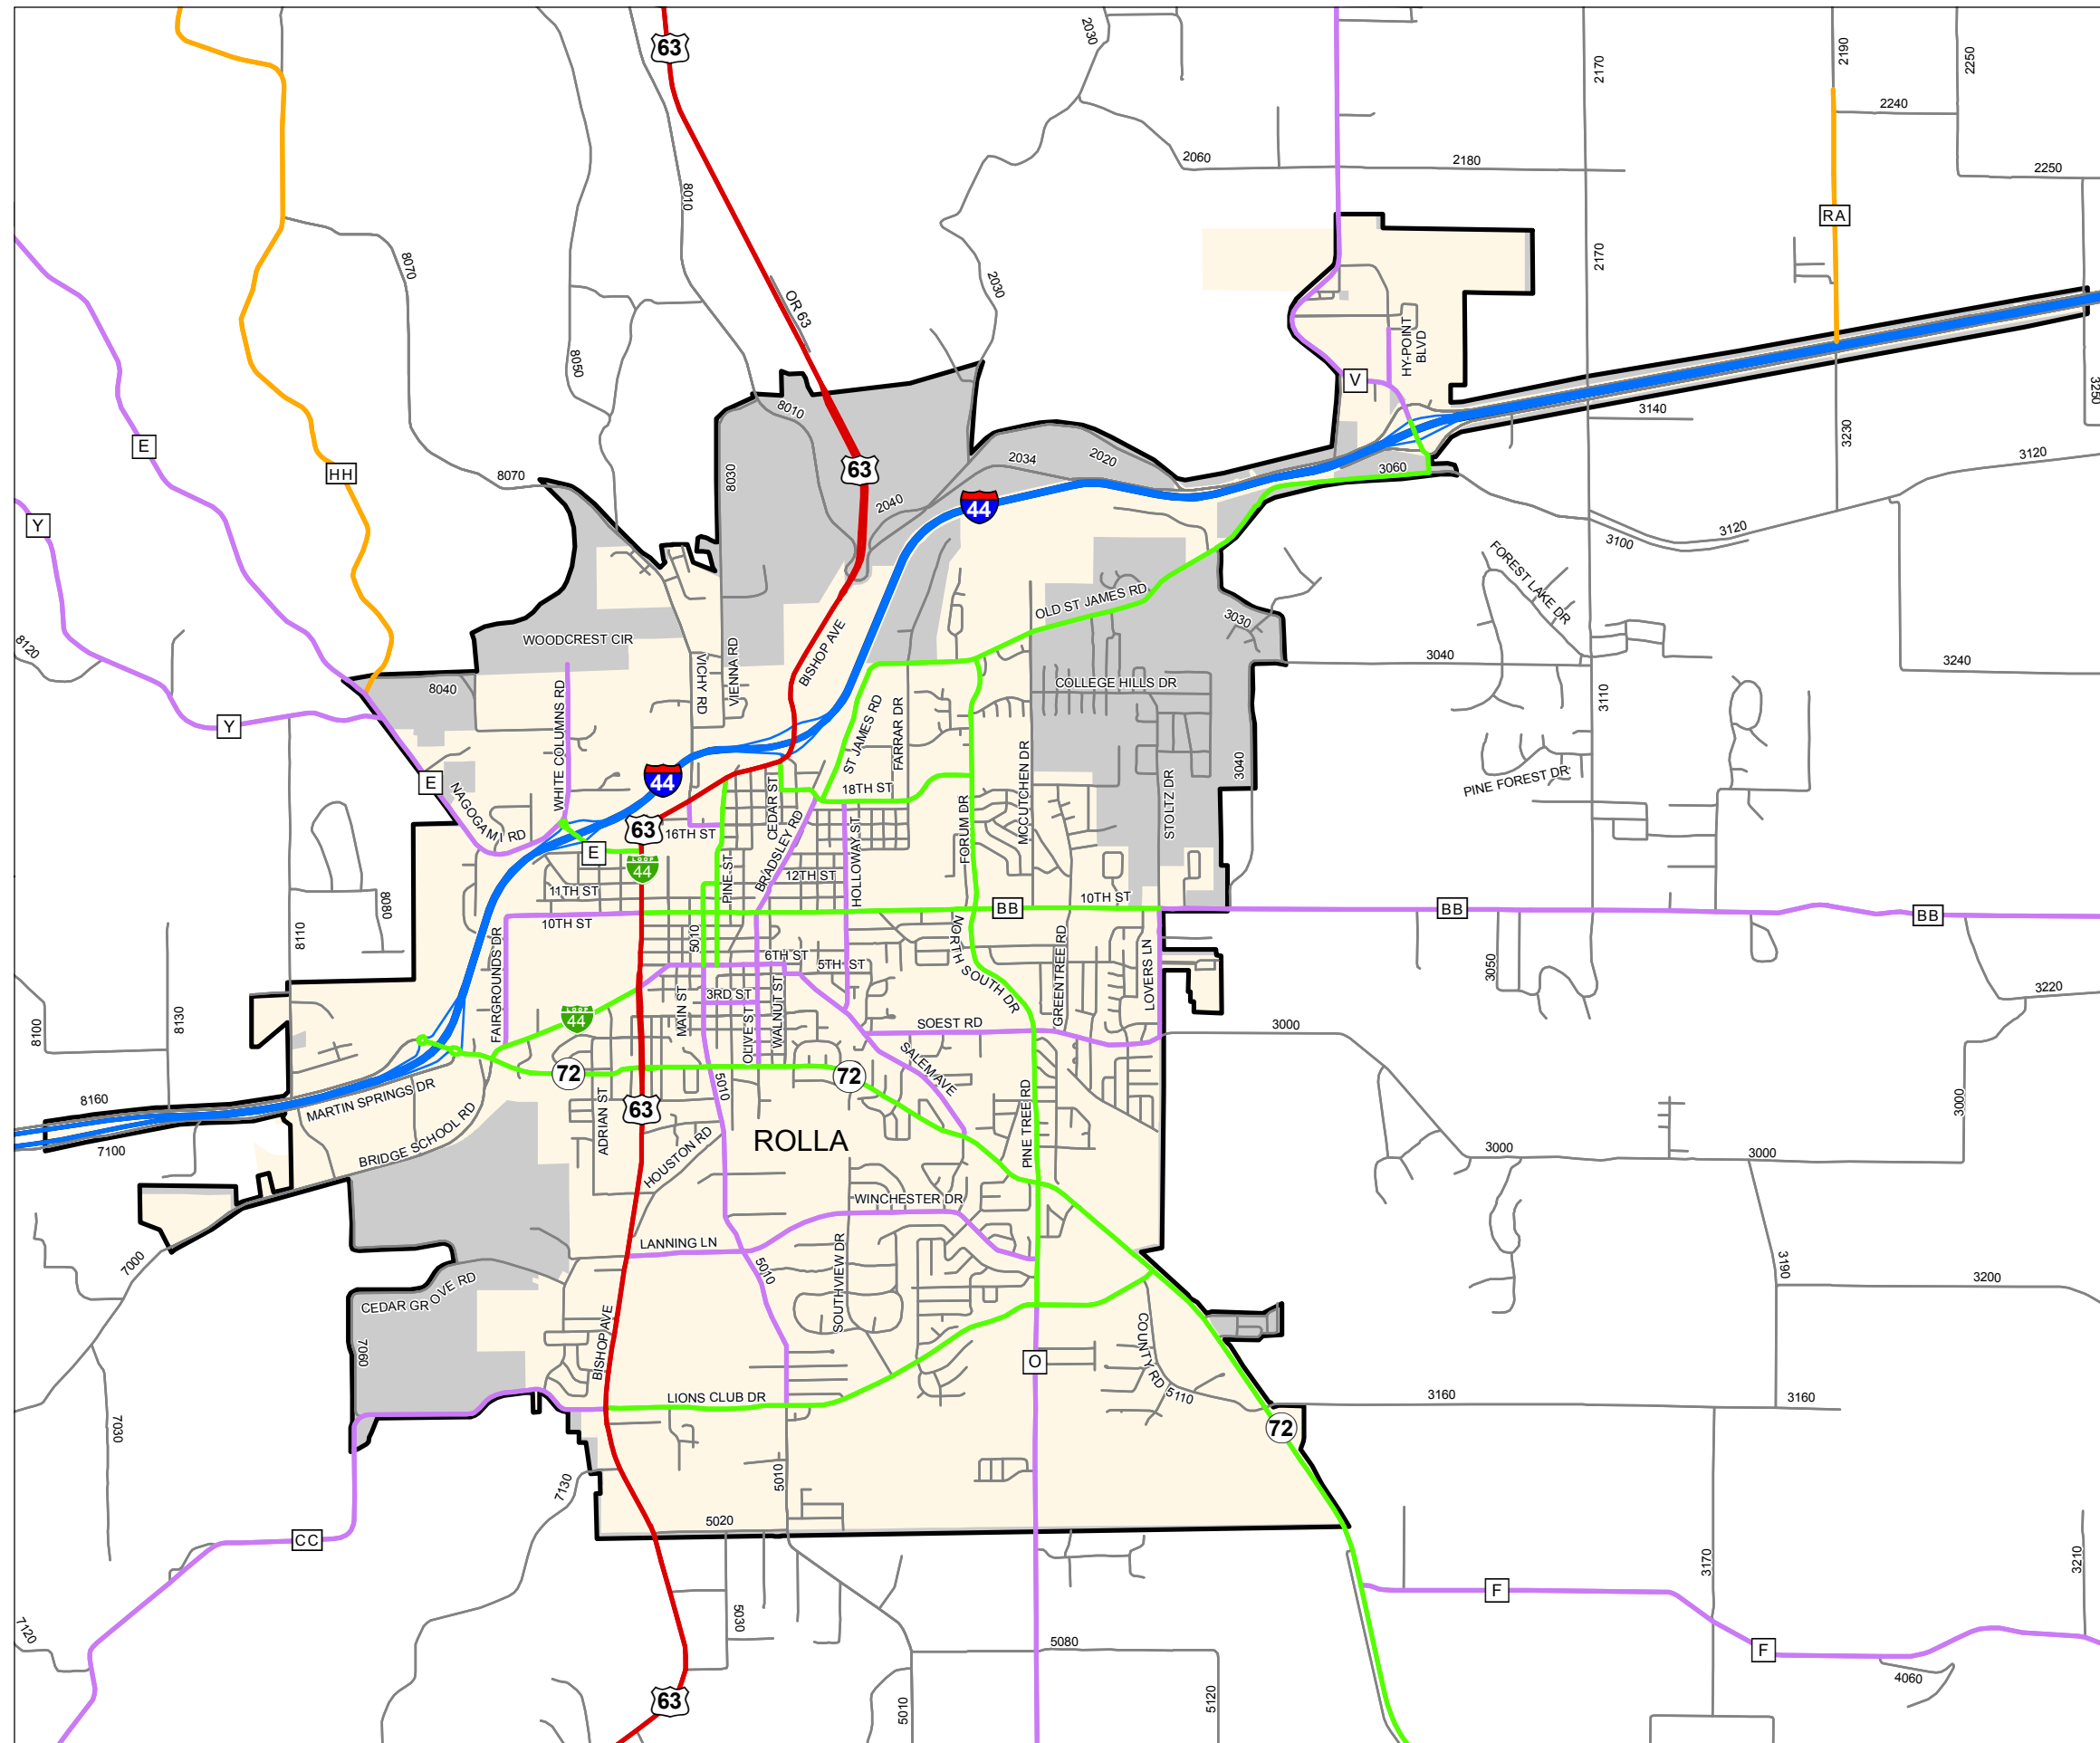

# Functional Classification System

**ROLLA**

Phelps County

Missouri

**FUNCTIONAL CLASS**

- Interstate —
- Other Freeway and Expressway —
- Other Principal Arterial —
- Minor Arterial —
- Major Collector —
- Minor Collector —
- Local —

CITY

URBAN AREA

Federal-Aid highways exclude local roads and rural minor collectors.

**Transportation Planning**  
 105 W. Capitol Ave.  
 Jefferson City, MO 65102  
 Phone (573) 526-5478  
 Fax (573) 526-8052