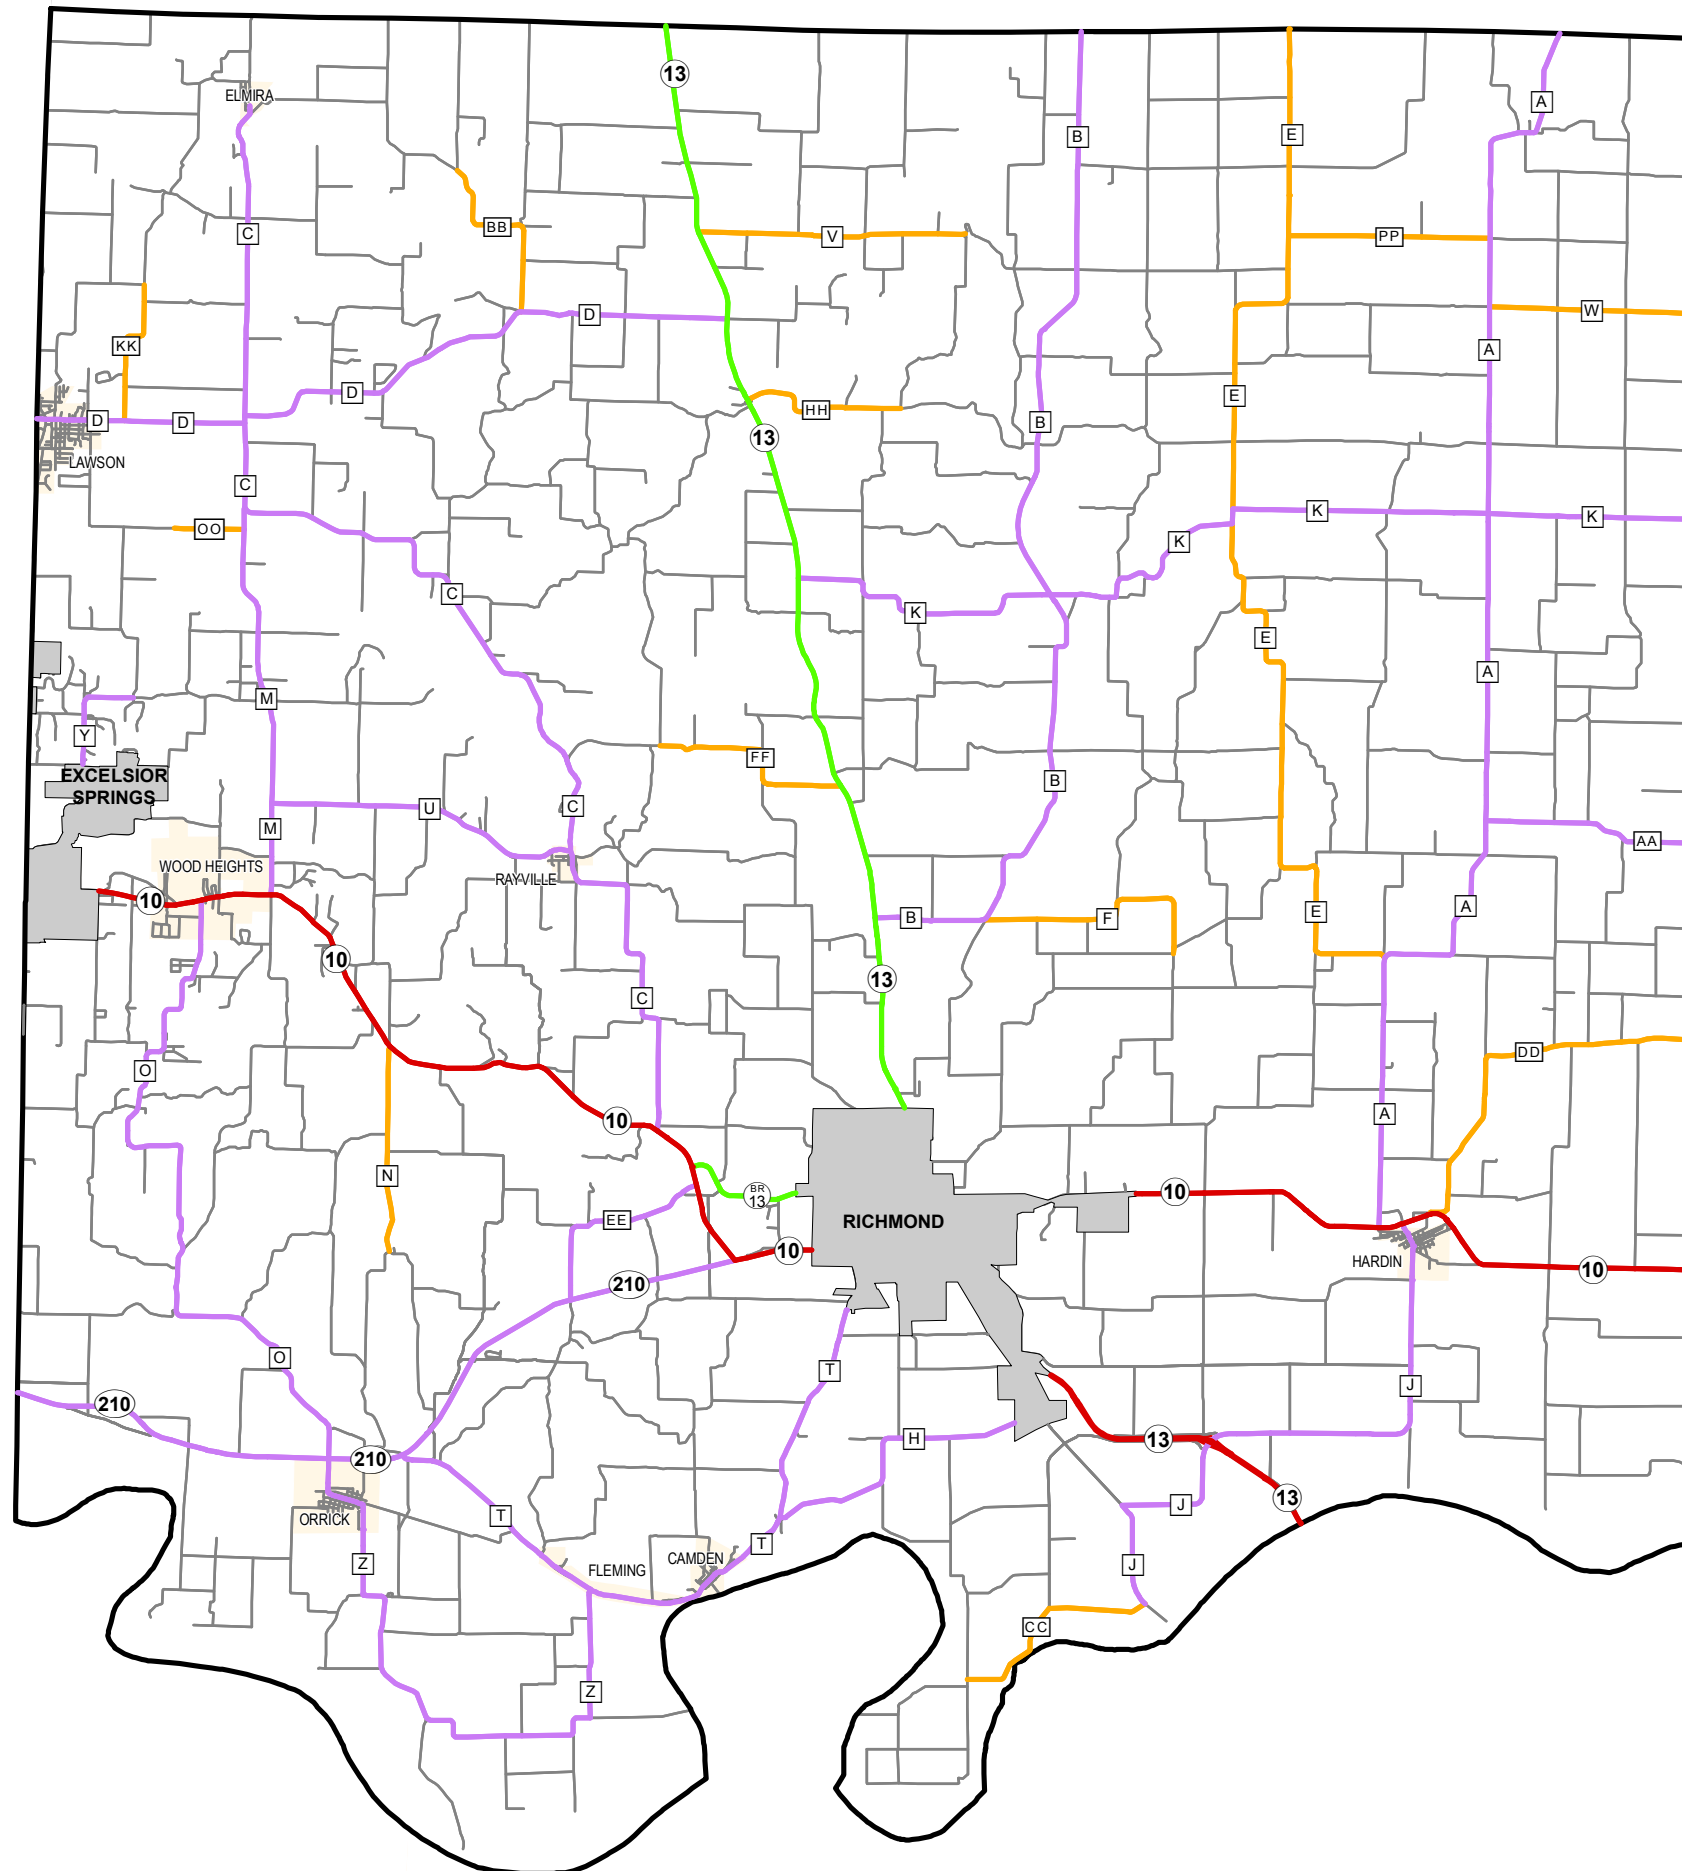

Rural Functional Classification

RAY COUNTY

Missouri

FUNCTIONAL CLASS

- Interstate —
- Other Freeway and Expressway —
- Other Principal Arterial —
- Minor Arterial —
- Major Collector —
- Minor Collector —
- Local —

CITY

URBAN AREA

Federal-Aid highways exclude local roads and rural minor collectors.

Transportation Planning
 105 W. Capitol Ave.
 Jefferson City, MO 65102
 Phone (573) 526-5478
 Fax (573) 526-8052

Approved May 1, 2013