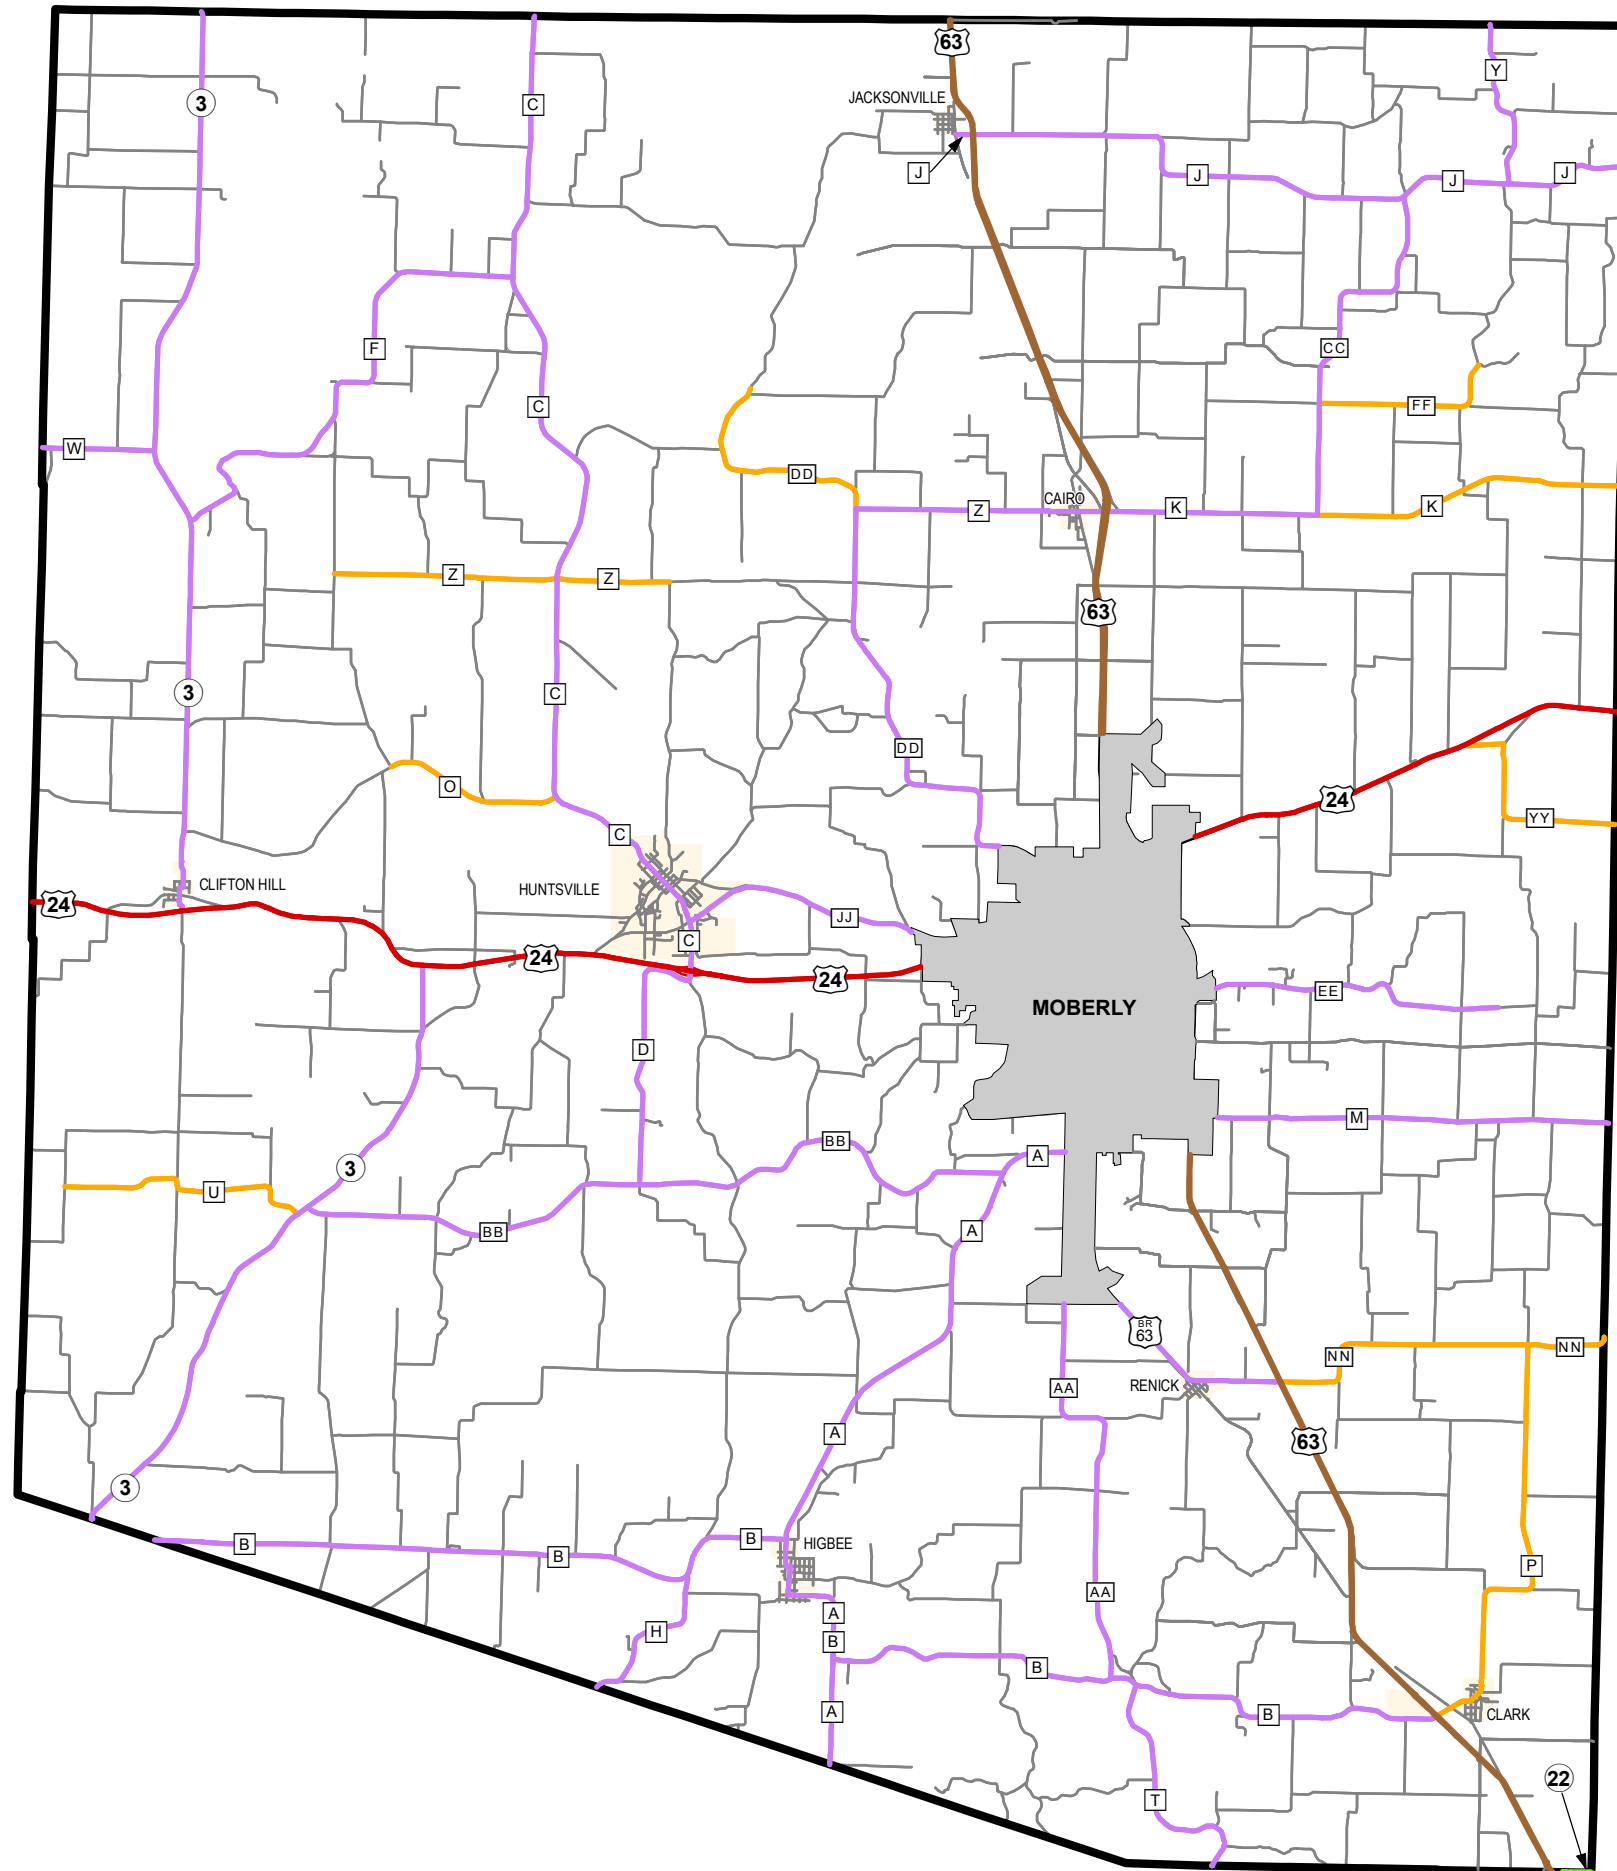

Rural Functional Classification

RANDOLPH COUNTY

Missouri

FUNCTIONAL CLASS	
Interstate	
Other Freeway and Expressway	
Other Principal Arterial	
Minor Arterial	
Major Collector	
Minor Collector	
Local	
CITY	
URBAN AREA	

Federal-Aid highways exclude local roads and rural minor collectors.

Transportation Planning
 105 W. Capitol Ave.
 Jefferson City, MO 65102
 Phone (573) 526-5478
 Fax (573) 526-8052

Approved March 21, 2013