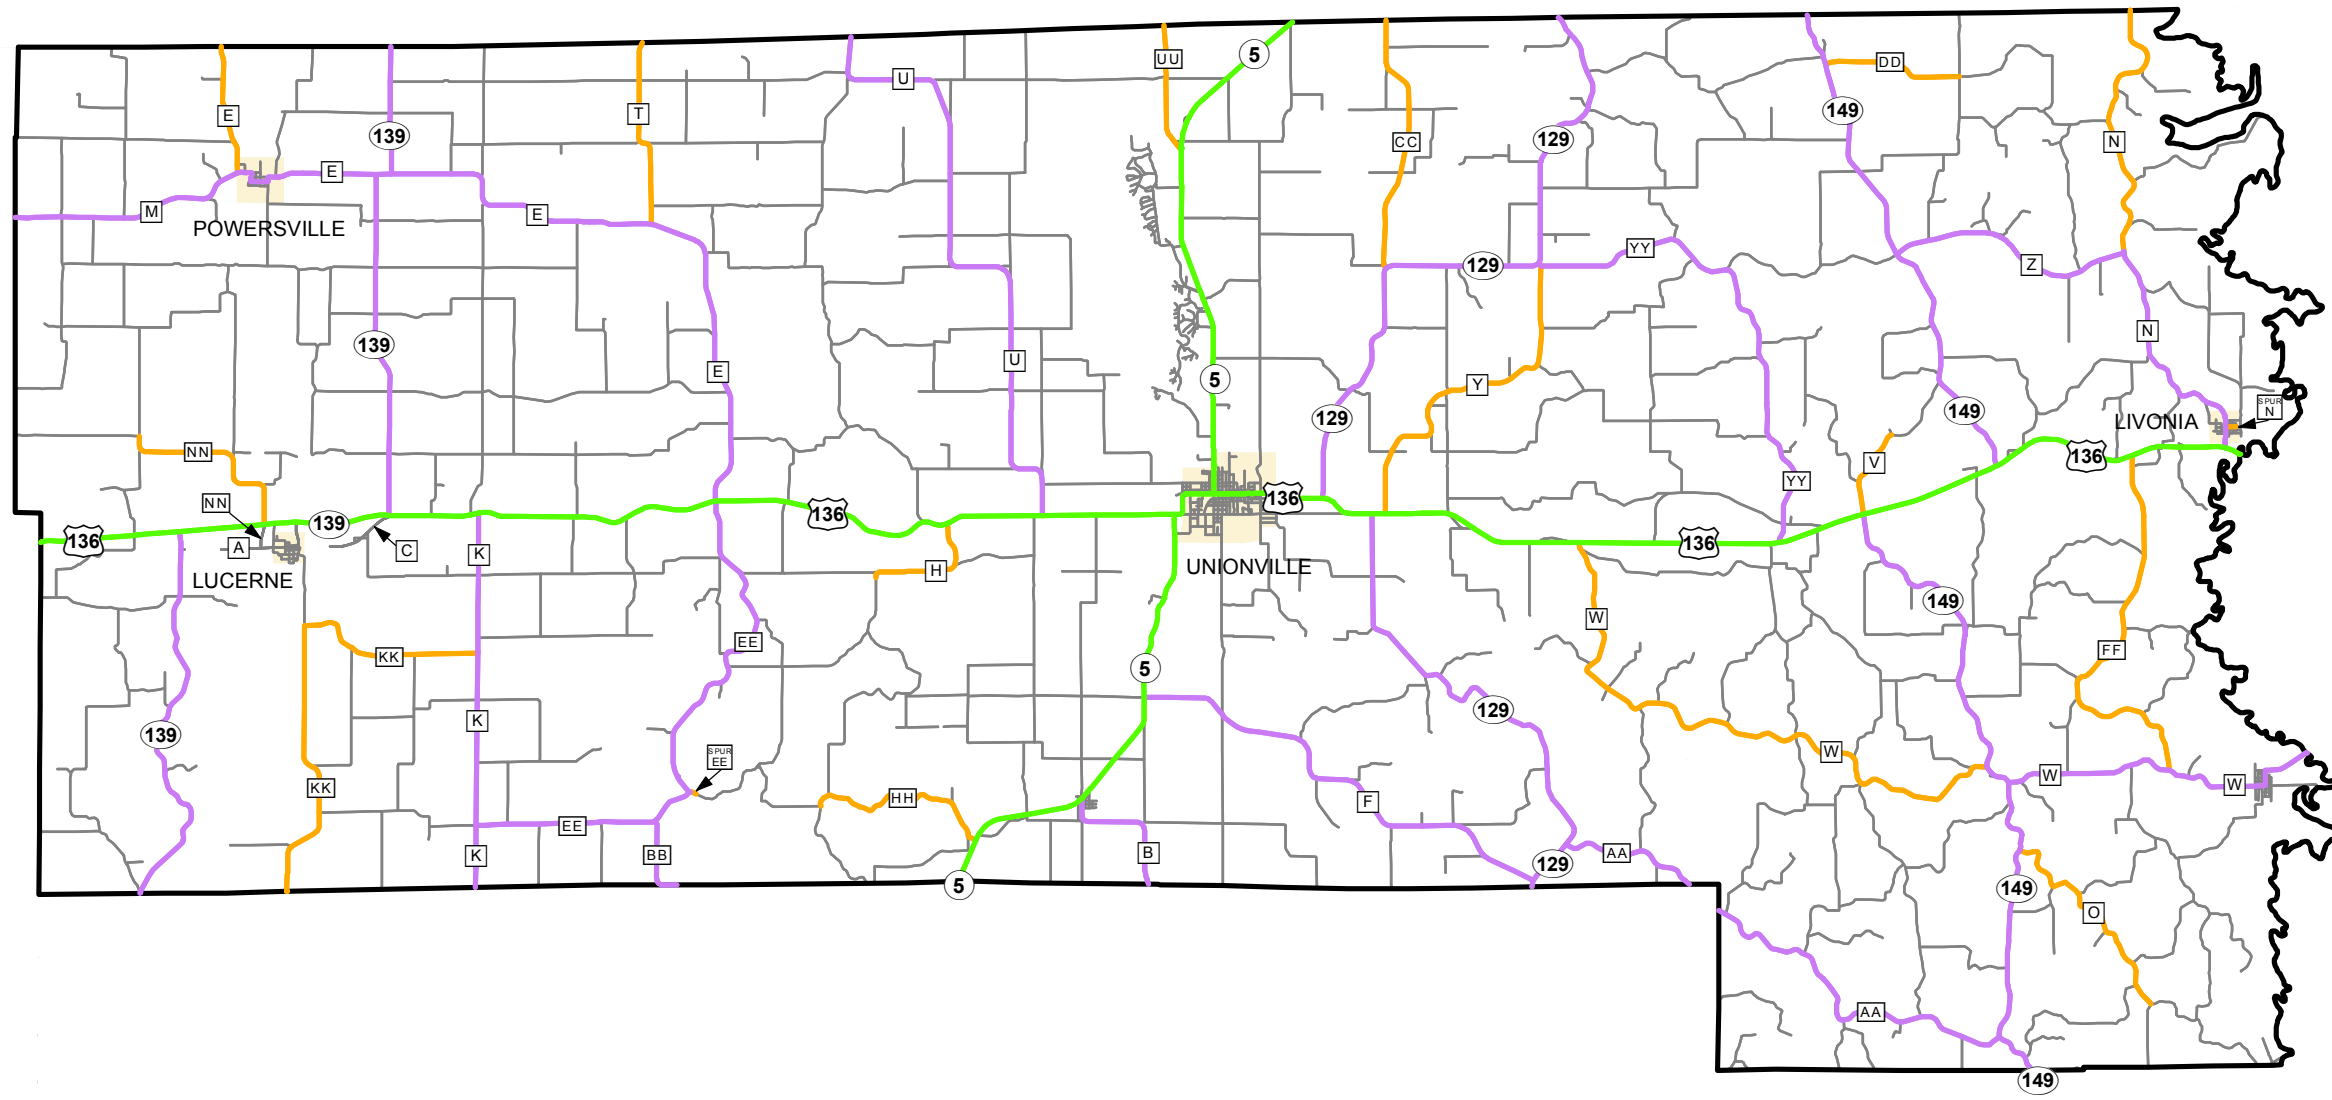

Rural Functional Classification

PUTNAM COUNTY

Missouri

FUNCTIONAL CLASS

- Interstate —
- Other Freeway and Expressway —
- Other Principal Arterial —
- Minor Arterial —
- Major Collector —
- Minor Collector —
- Local —

CITY

URBAN AREA

Federal-Aid highways exclude local roads and rural minor collectors.

Transportation Planning
 105 W. Capitol Ave.
 Jefferson City, MO 65102
 Phone (573) 526-5478
 Fax (573) 526-8052

Approved January 9, 2004