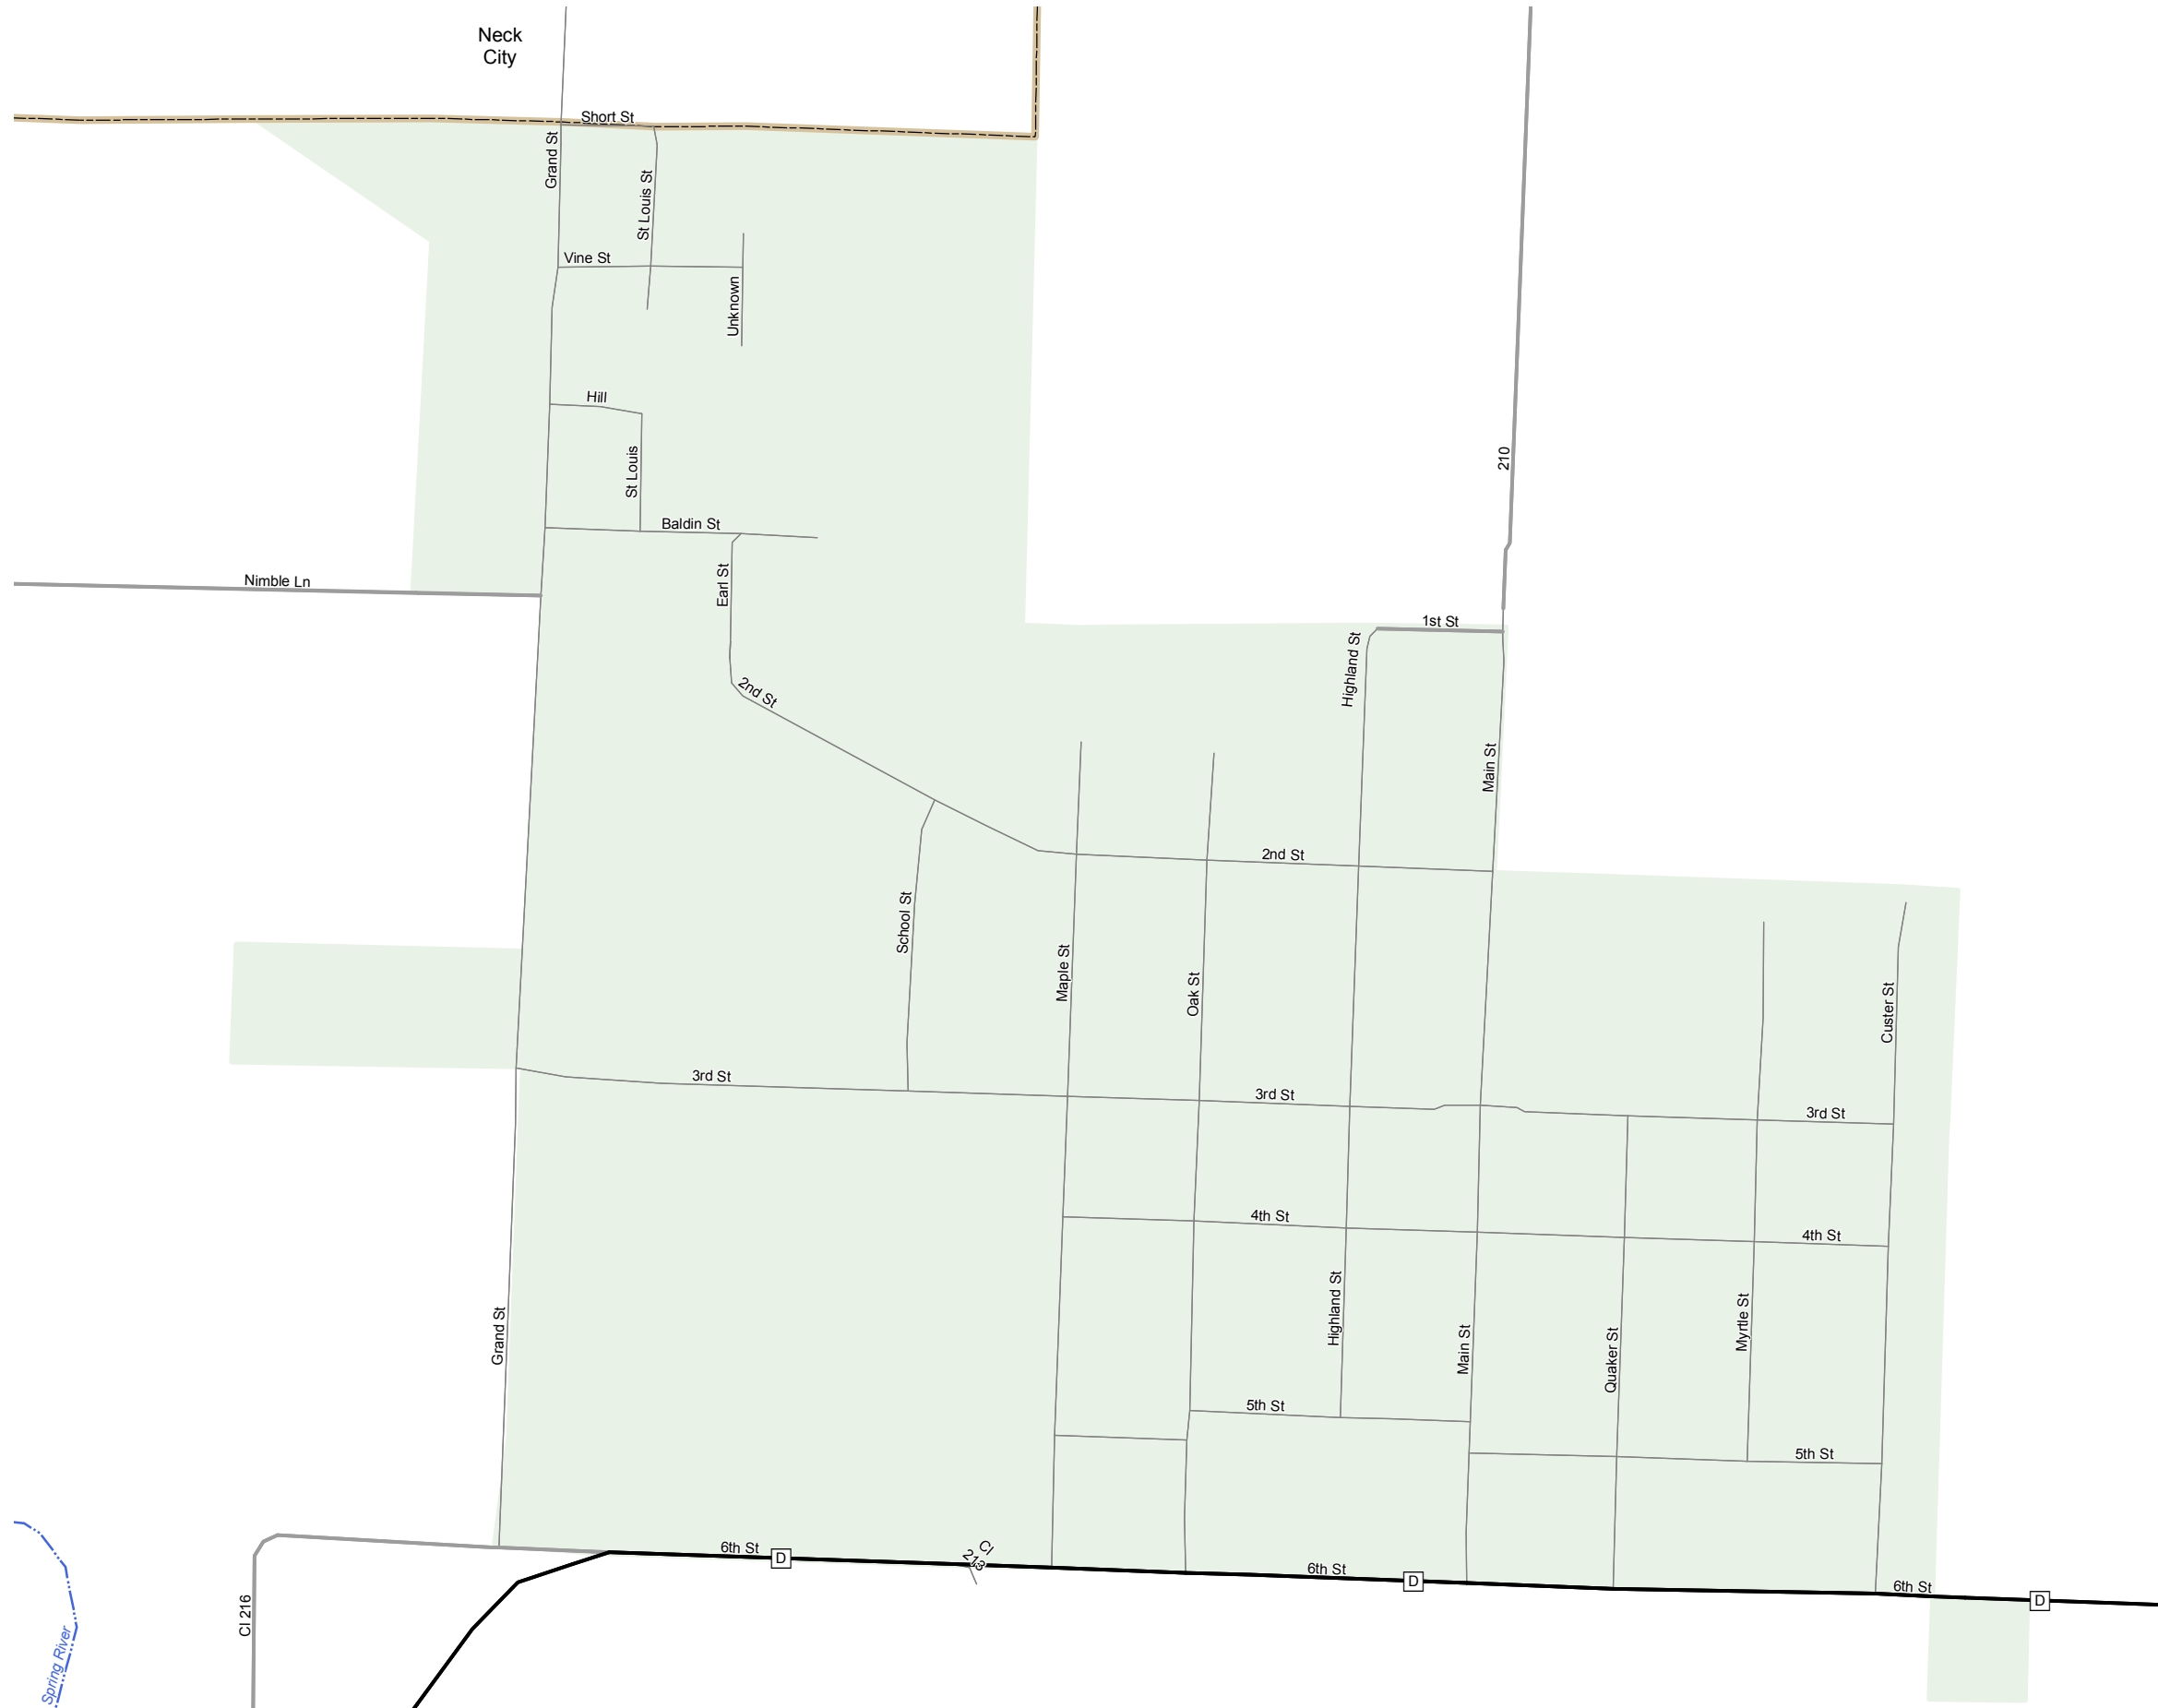

PURCELL

JASPER COUNTY

MISSOURI

SOUTHWEST DISTRICT

2015

Legend

- Interstate
- Interstate Loop
- US Route
- Business Route
- Missouri Route
- Letter Route
- County Road
- Railroad
- City Street
- Other Routes
- River or Stream
- Lake or Large River
- City Limits
- County Boundary
- Surrounding City Limits