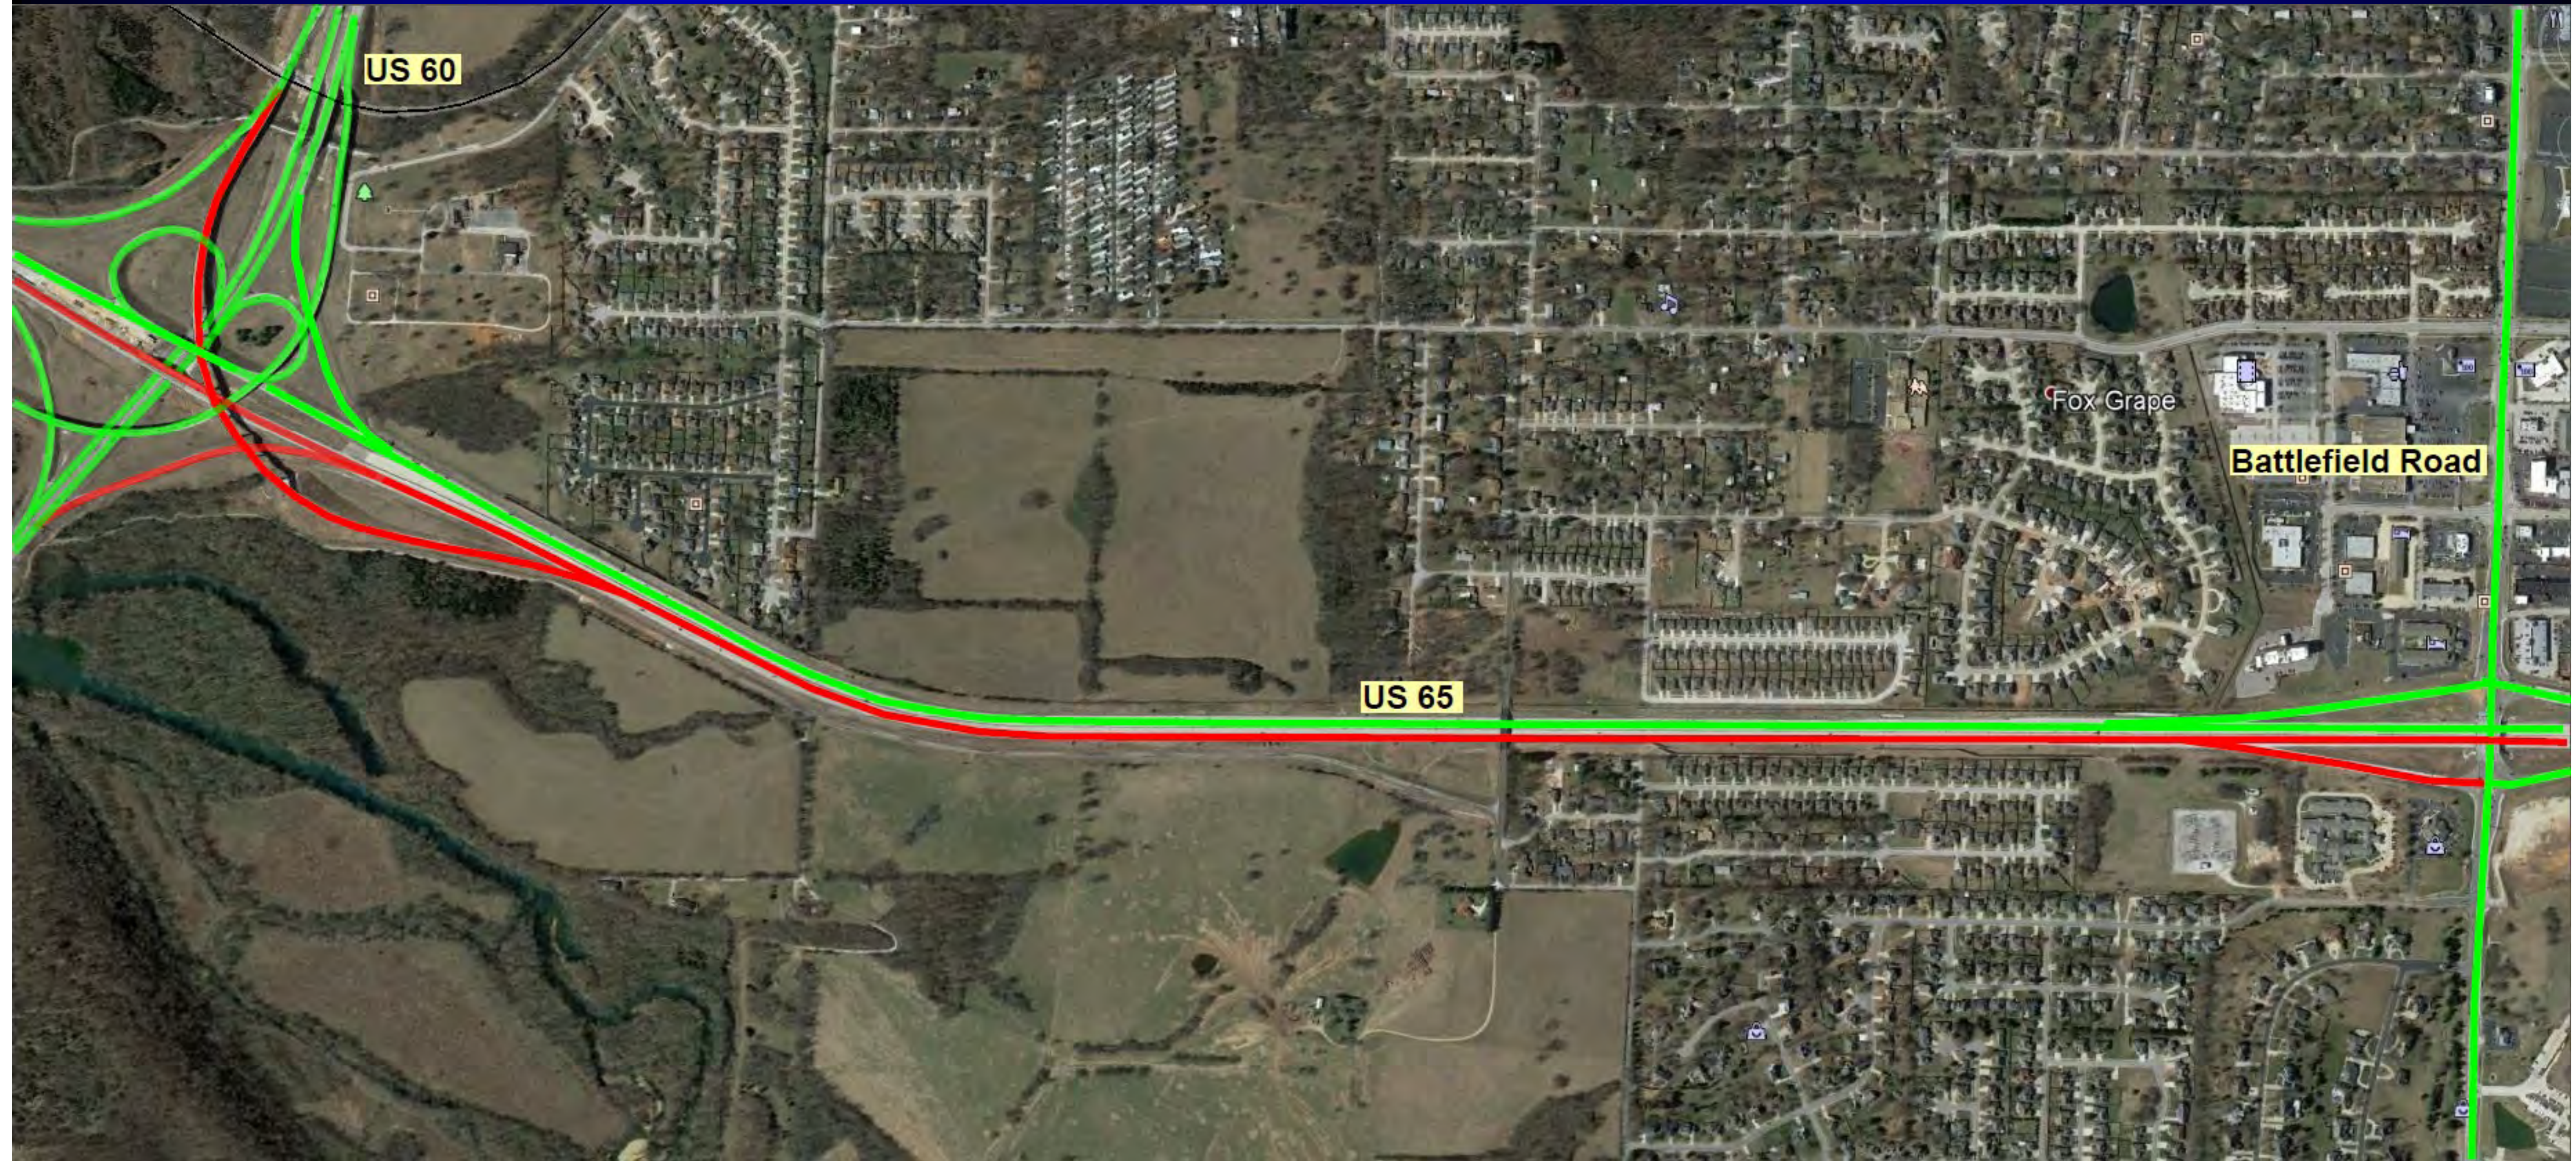

US65 SB Sunshine to Battlefield Closure Aug. 4-10

Southbound US65 closed from Sunshine St. to Battlefield Rd.

Northbound US65 and most ramps open

US65 SB Battlefield to US60 Closure Aug. 10-20

Southbound US65 closed

Northbound US65 and most ramps open

US65 NB US60 to Battlefield Closure Sept. 6-14

Northbound US65 closed

Southbound US65 and most ramps open

US65 NB Battlefield to Sunshine Closure Sept. 14-20

Northbound US65 closed

Southbound US65 and most ramps open

ROUTE 65: THE REBUILD FINAL PHASE

LEGEND

- Closed for REBUILD
- Signed Detour Route
- Alternate Route

888 - ASK MODOT (275-6636)