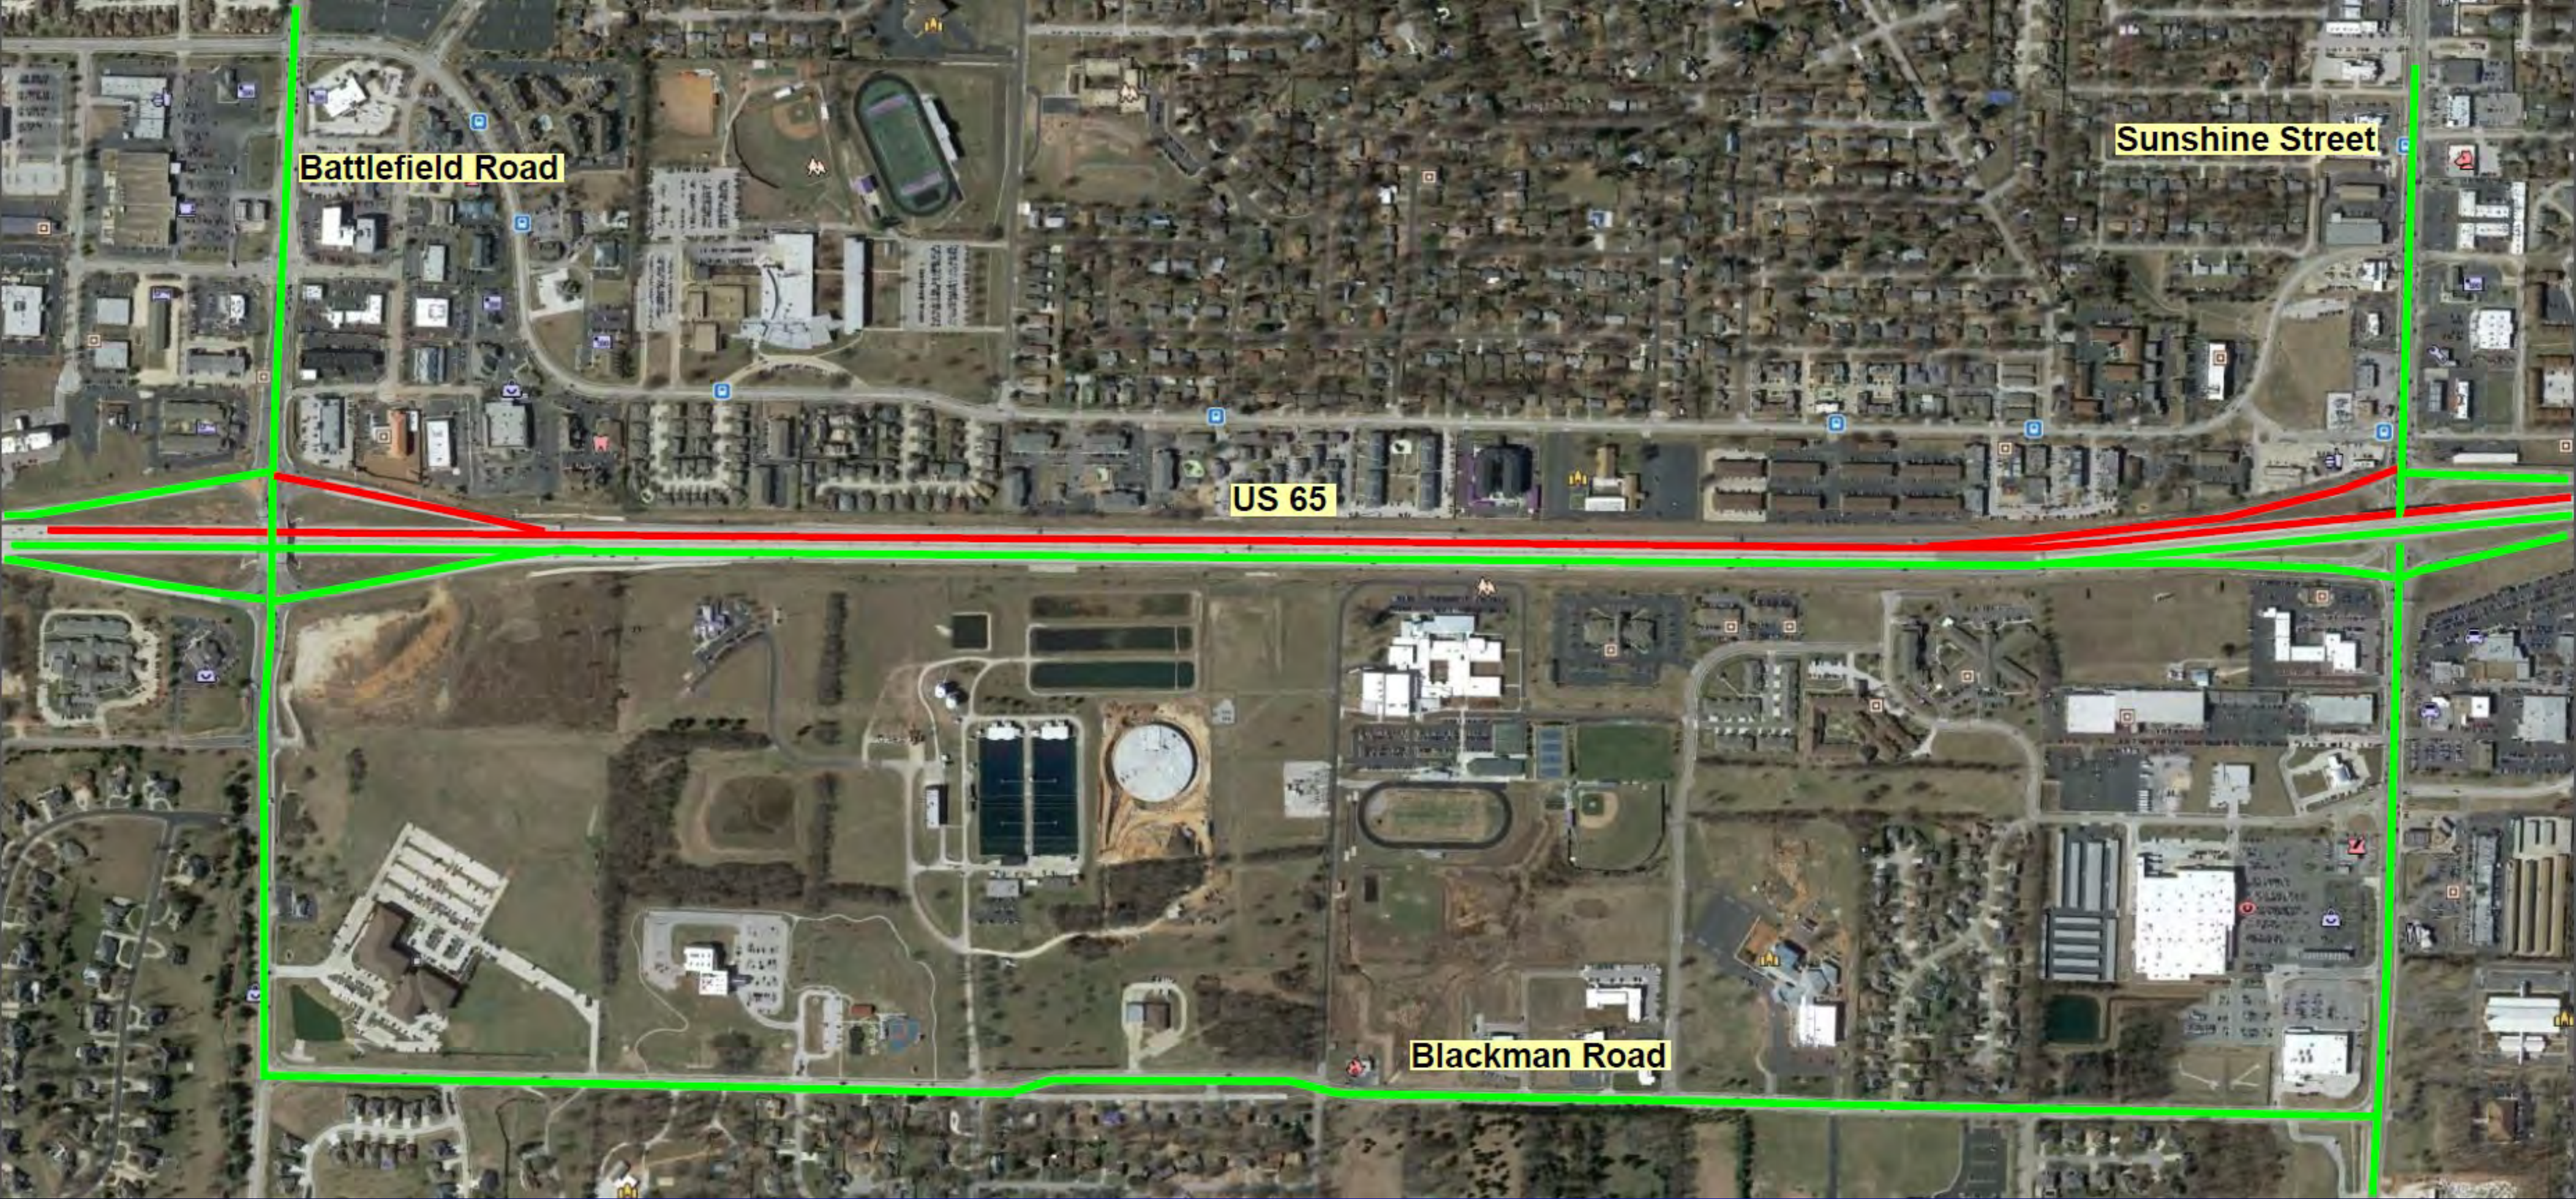

US65 SB Sunshine to Battlefield Closure Aug. 4-10

Southbound US65 closed from Sunshine St. to Battlefield Rd.

Northbound US65 and most ramps open

US65 SB Battlefield to US60 Closure Aug. 10-20

Southbound US65 closed

Northbound US65 and most ramps open

US65 NB US60 to Battlefield Closure Sept. 6-14

Northbound US65 closed

Southbound US65 and most ramps open

US65 NB Battlefield to Sunshine Closure Sept. 14-20

Northbound US65 closed

Southbound US65 and most ramps open

ROUTE 65: THE REBUILD FINAL PHASE

LEGEND

- Closed for REBUILD
- Signed Detour Route
- Alternate Route

888 - ASK MODOT (275-6636)