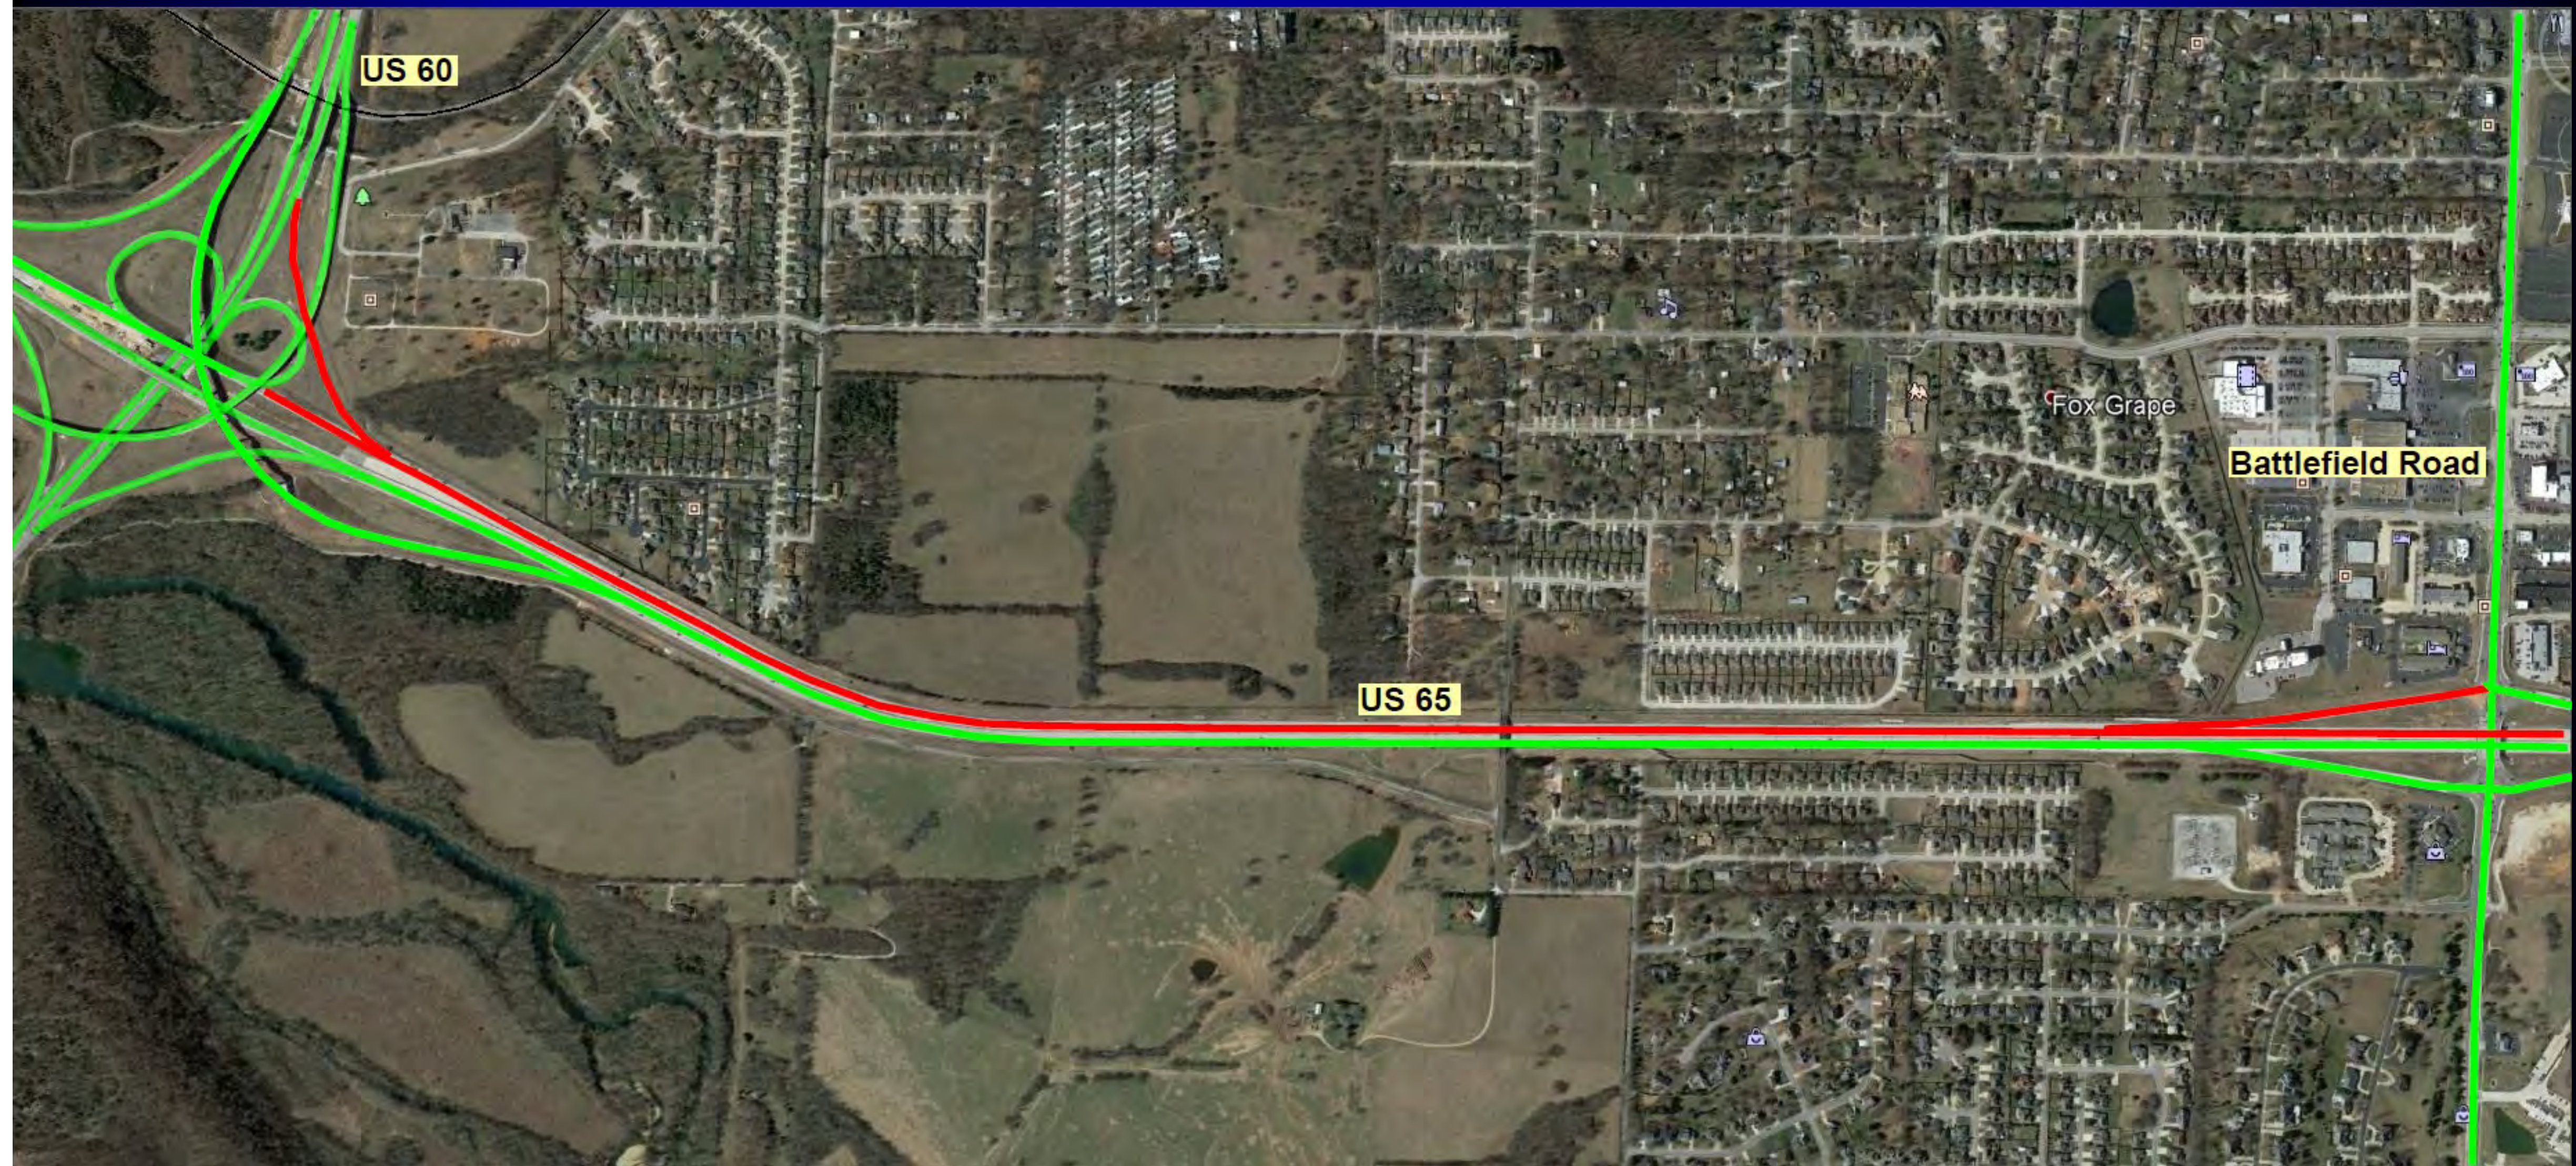

US65 SB Sunshine to Battlefield Closure Aug. 4-10

Southbound US65 closed from Sunshine St. to Battlefield Rd.

Northbound US65 and most ramps open

US65 SB Battlefield to US60 Closure Aug. 10-20

Southbound US65 closed

Northbound US65 and most ramps open

US65 NB US60 to Battlefield Closure Sept. 6-14

Northbound US65 closed

Southbound US65 and most ramps open

US65 NB Battlefield to Sunshine Closure Sept. 14-20

Northbound US65 closed

Southbound US65 and most ramps open

ROUTE 65: THE REBUILD FINAL PHASE

LEGEND

- Closed for REBUILD
- Signed Detour Route
- Alternate Route

888 - ASK MODOT (275-6636)