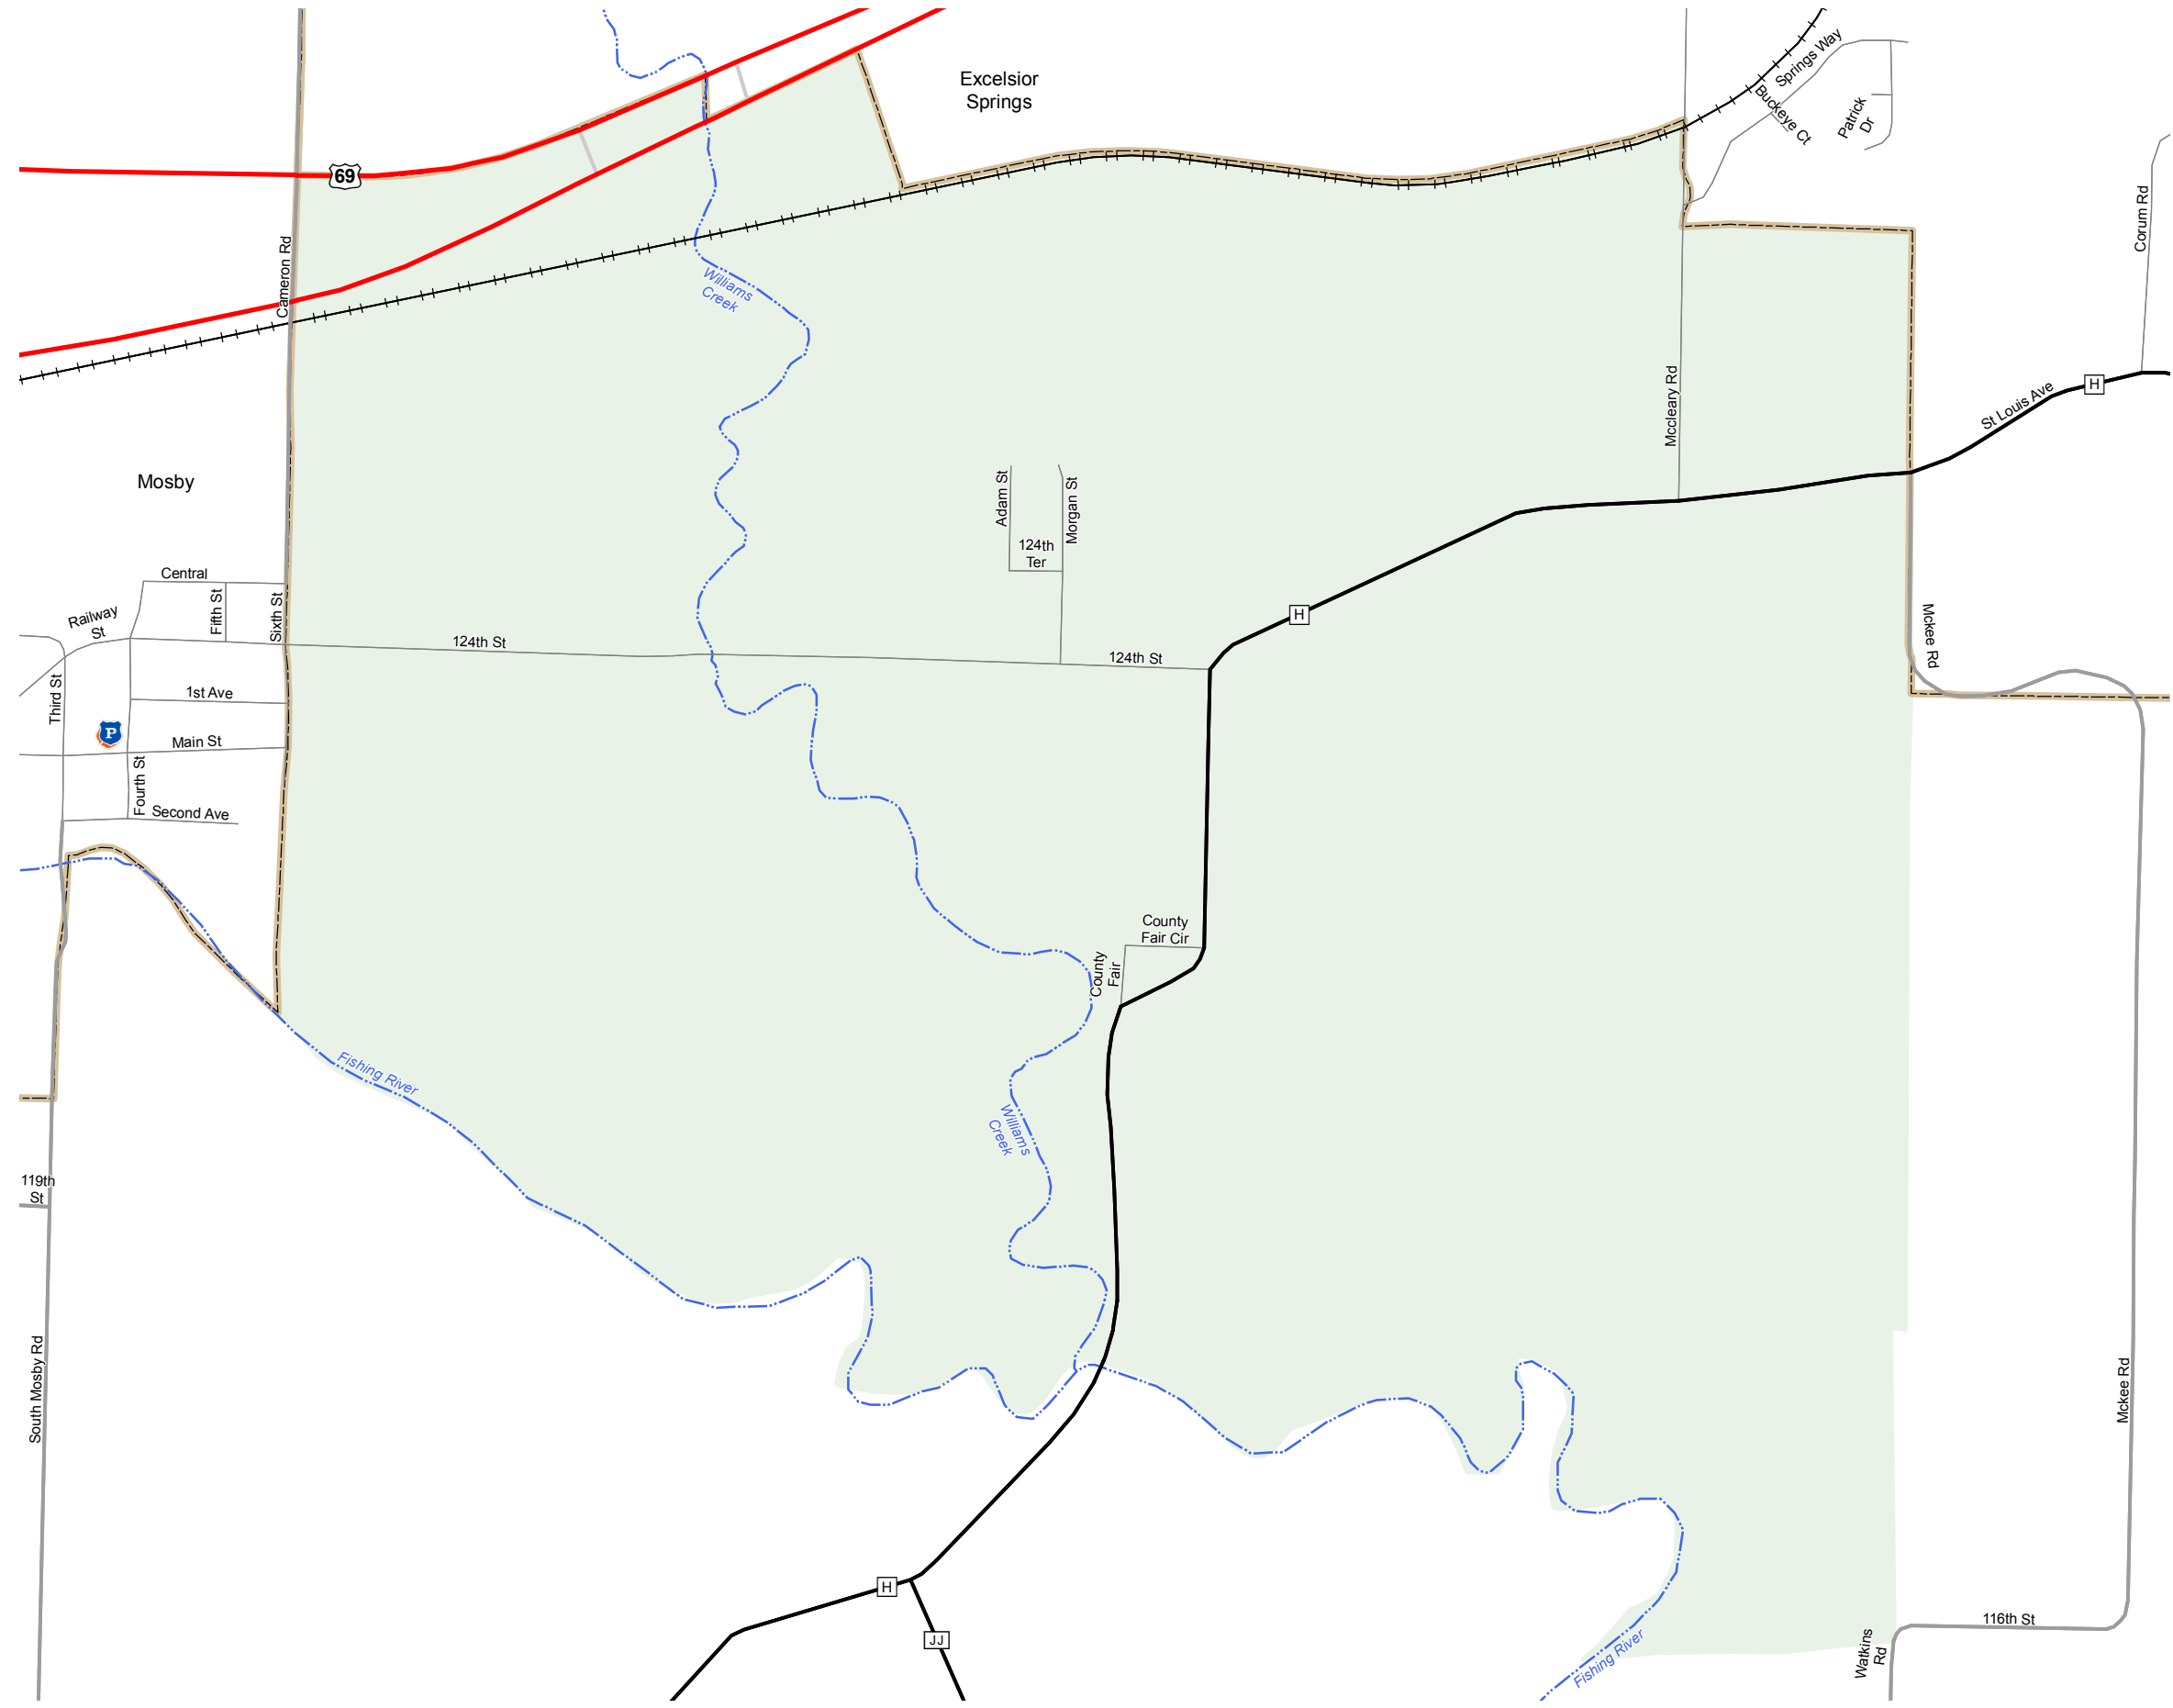

# PRATHERSVILLE

CLAY COUNTY

MISSOURI

KANSAS CITY DISTRICT

2015

### Legend

- Interstate
- Interstate Loop
- US Route
- Business Route
- Missouri Route
- Letter Route
- County Road
- Railroad
- City Street
- Other Routes
- River or Stream
- Lake or Large River
- City Limits
- County Boundary
- Surrounding City Limits
- Fire Department
- Law Enforcement
- MSHP Office
- County Courthouse
- Hospital
- MoDOT Office
- MoDot Maintenance Building
- Cemeteries
- Airport
- Amtrak Stations