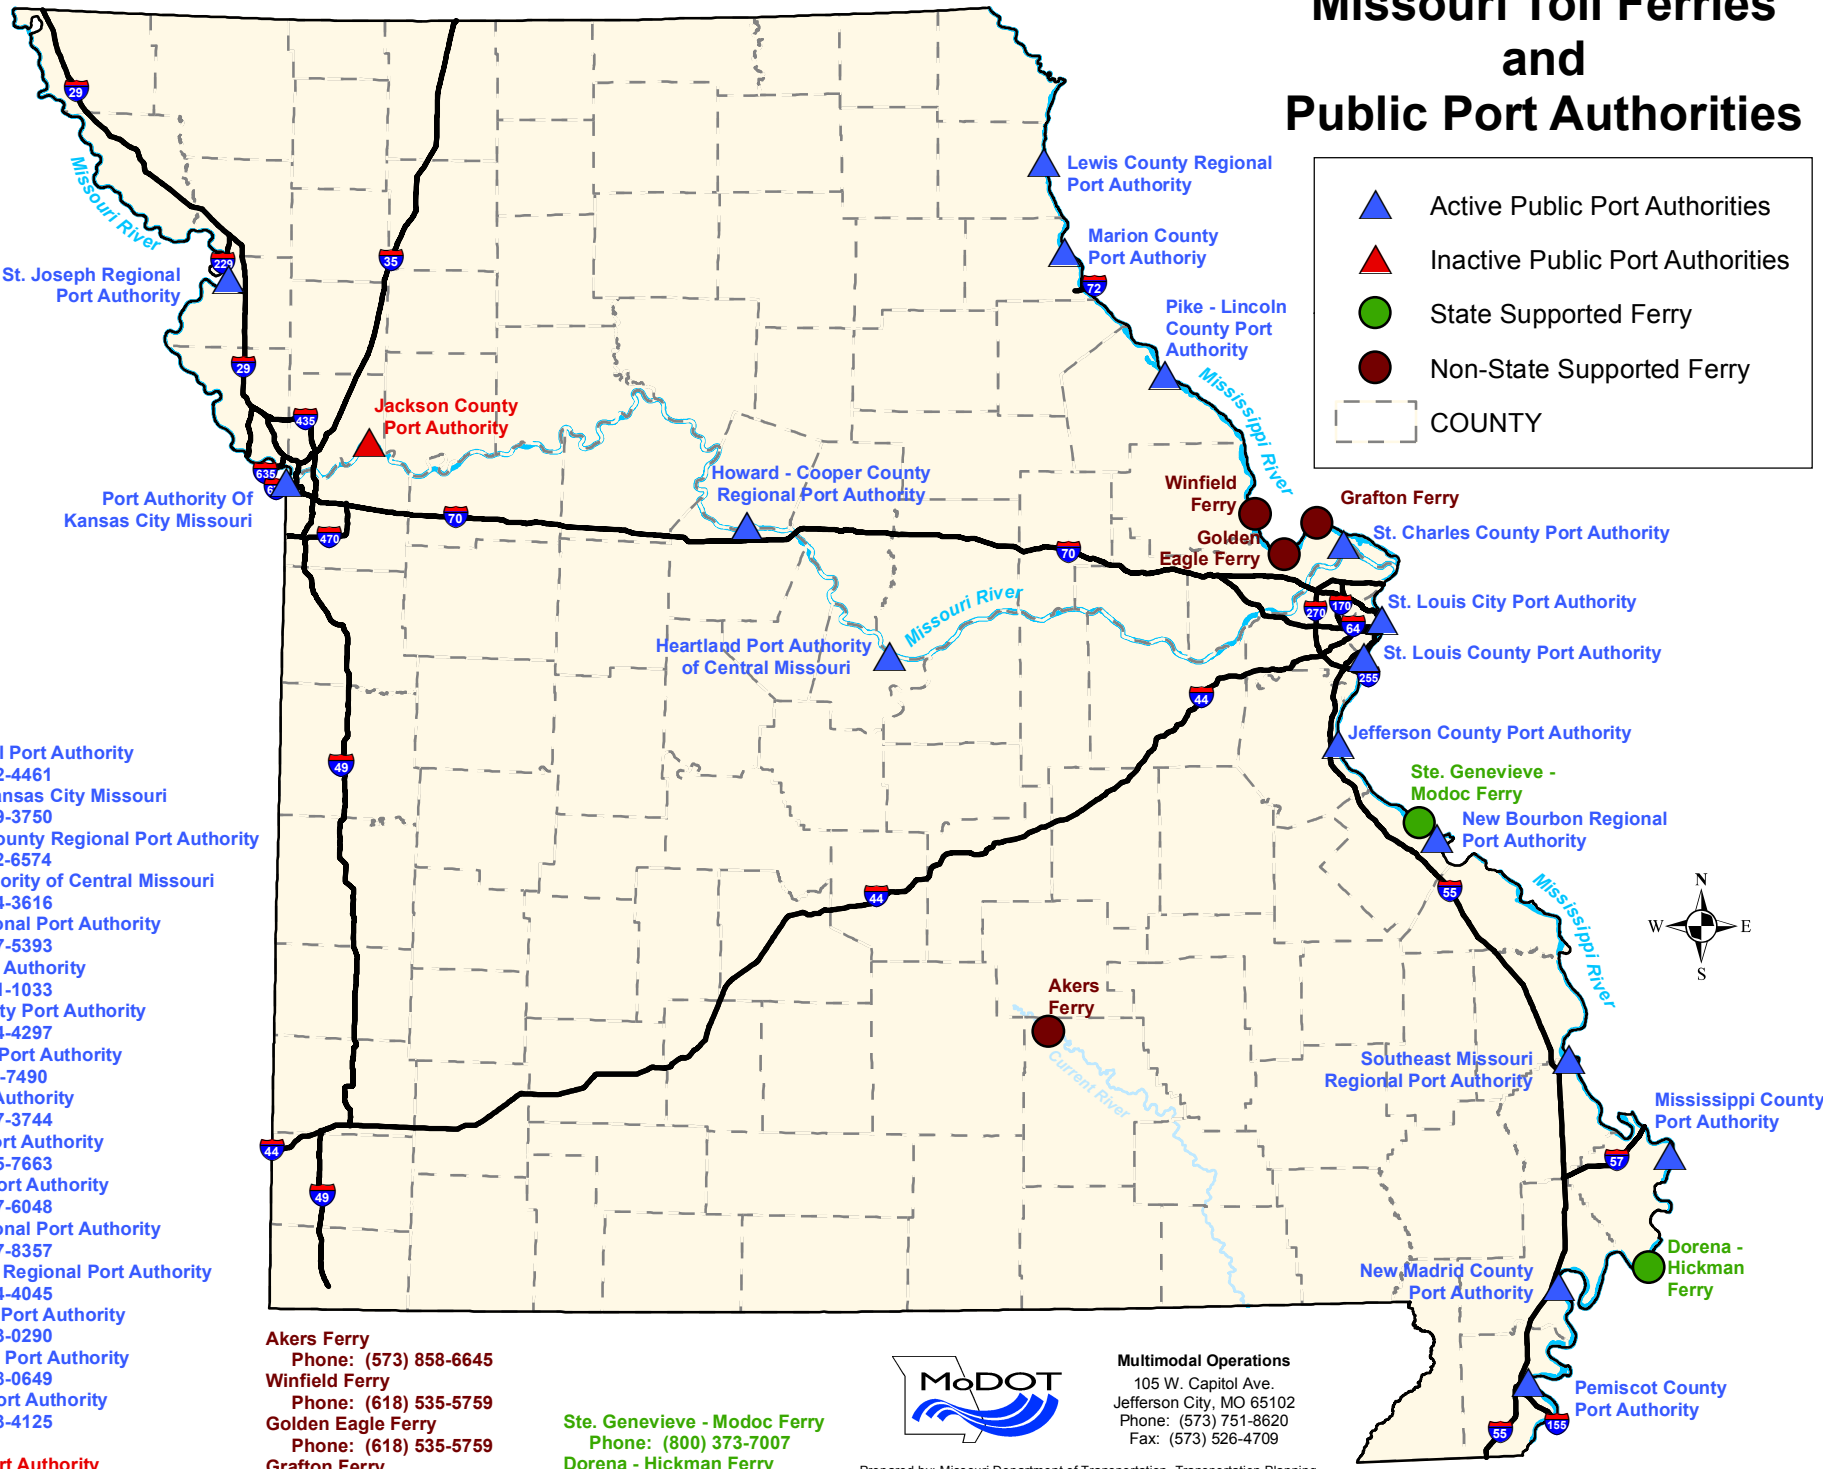

Missouri Toll Ferries and Public Port Authorities

▲ Active Public Port Authorities
▲ Inactive Public Port Authorities
● State Supported Ferry
● Non-State Supported Ferry
 COUNTY

- St. Joseph Regional Port Authority
Phone: (816) 232-4461
- Port Authority of Kansas City Missouri
Phone: (816) 559-3750
- Howard - Cooper County Regional Port Authority
Phone: (660) 882-6574
- Heartland Port Authority of Central Missouri
Phone: (573) 634-3616
- Lewis County Regional Port Authority
Phone: (573) 767-5393
- Marion County Port Authority
Phone: (573) 221-1033
- Pike - Lincoln County Port Authority
Phone: (573) 324-4297
- St. Charles County Port Authority
Phone: (636) 949-7490
- St. Louis City Port Authority
Phone: (314) 657-3744
- St. Louis County Port Authority
Phone: (314) 615-7663
- Jefferson County Port Authority
Phone: (636) 797-6048
- New Bourbon Regional Port Authority
Phone: (573) 547-8357
- Southeast Missouri Regional Port Authority
Phone: (573) 264-4045
- Mississippi County Port Authority
Phone: (573) 683-0290
- New Madrid County Port Authority
Phone: (573) 748-0649
- Pemiscot County Port Authority
Phone: (573) 333-4125

- Akers Ferry**
Phone: (573) 858-6645
- Winfield Ferry**
Phone: (618) 535-5759
- Golden Eagle Ferry**
Phone: (618) 535-5759
- Grafton Ferry**
Phone: (800) 258-6645

- Ste. Genevieve - Modoc Ferry**
Phone: (800) 373-7007
- Dorena - Hickman Ferry**
Phone: (731) 693-0210

Multimodal Operations
 105 W. Capitol Ave.
 Jefferson City, MO 65102
 Phone: (573) 751-8620
 Fax: (573) 526-4709