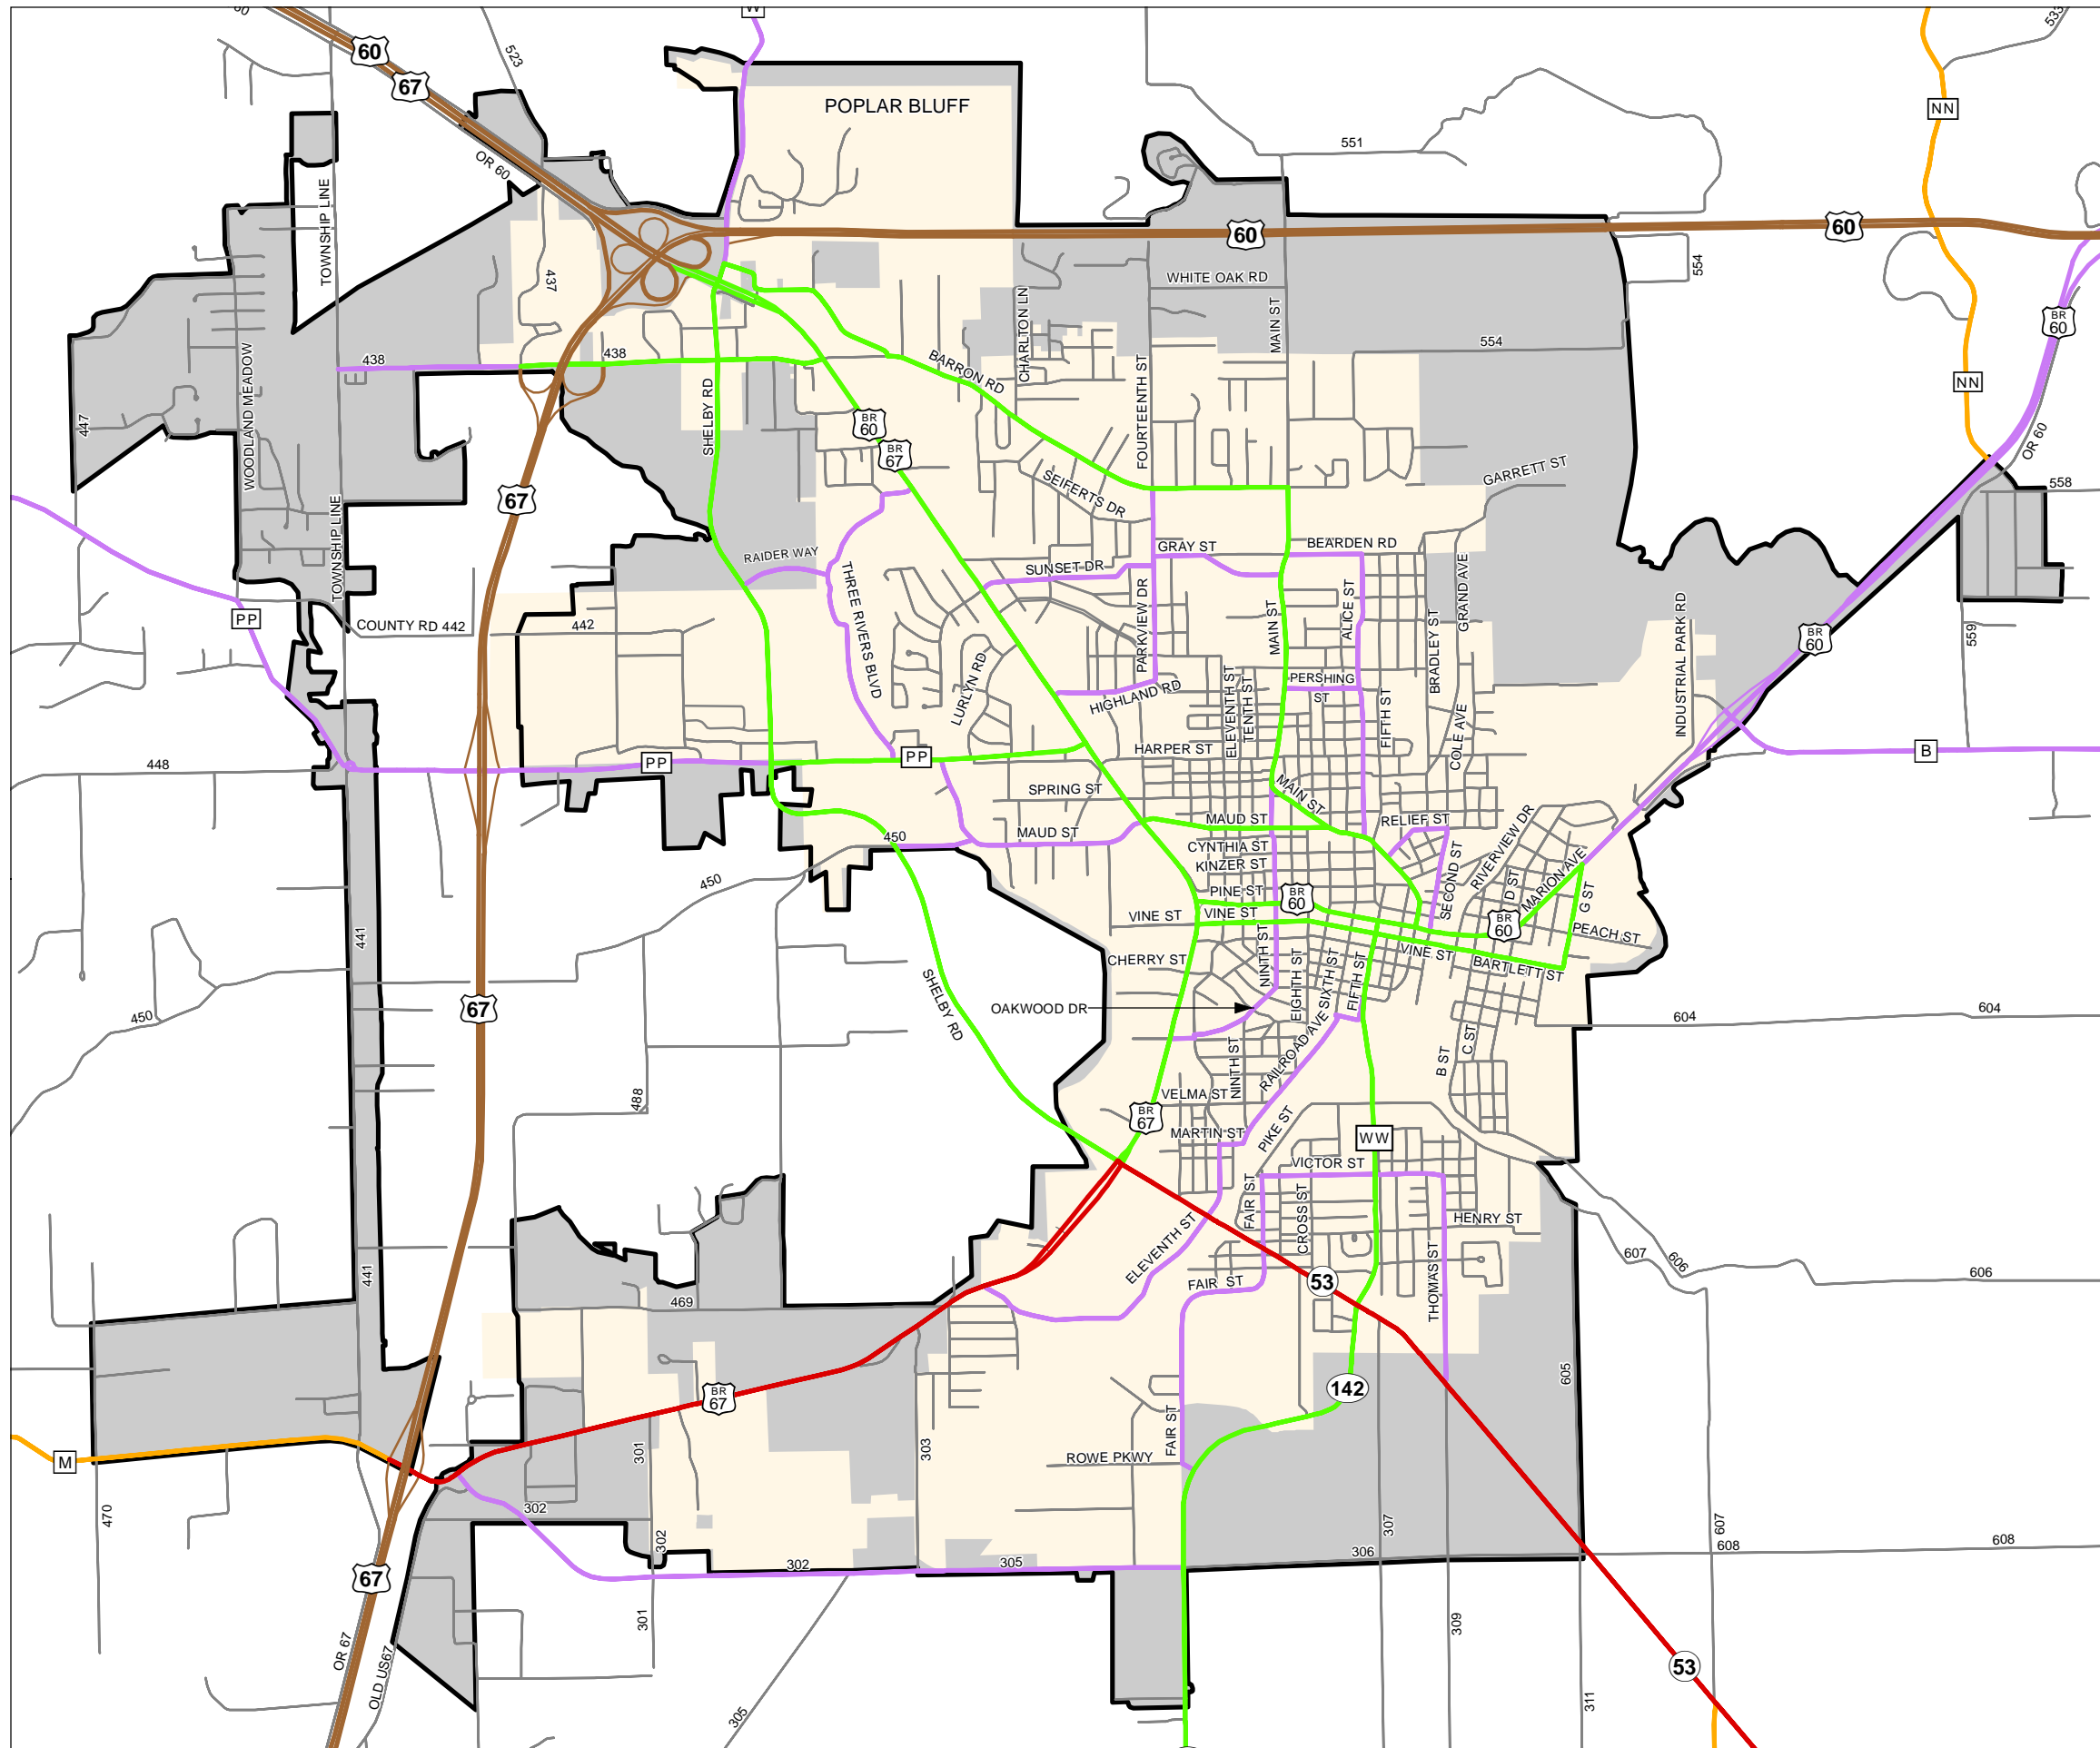

Functional Classification System

POPLAR BLUFF

Butler County

Missouri

FUNCTIONAL CLASS	
Interstate	
Other Freeway and Expressway	
Other Principal Arterial	
Minor Arterial	
Major Collector	
Minor Collector	
Local	
CITY	
URBAN AREA	

Federal-Aid highways exclude local roads and rural minor collectors.

Transportation Planning

105 W. Capitol Ave.
Jefferson City, MO 65102
Phone (573) 526-5478
Fax (573) 526-8052

Approved November 12, 2020