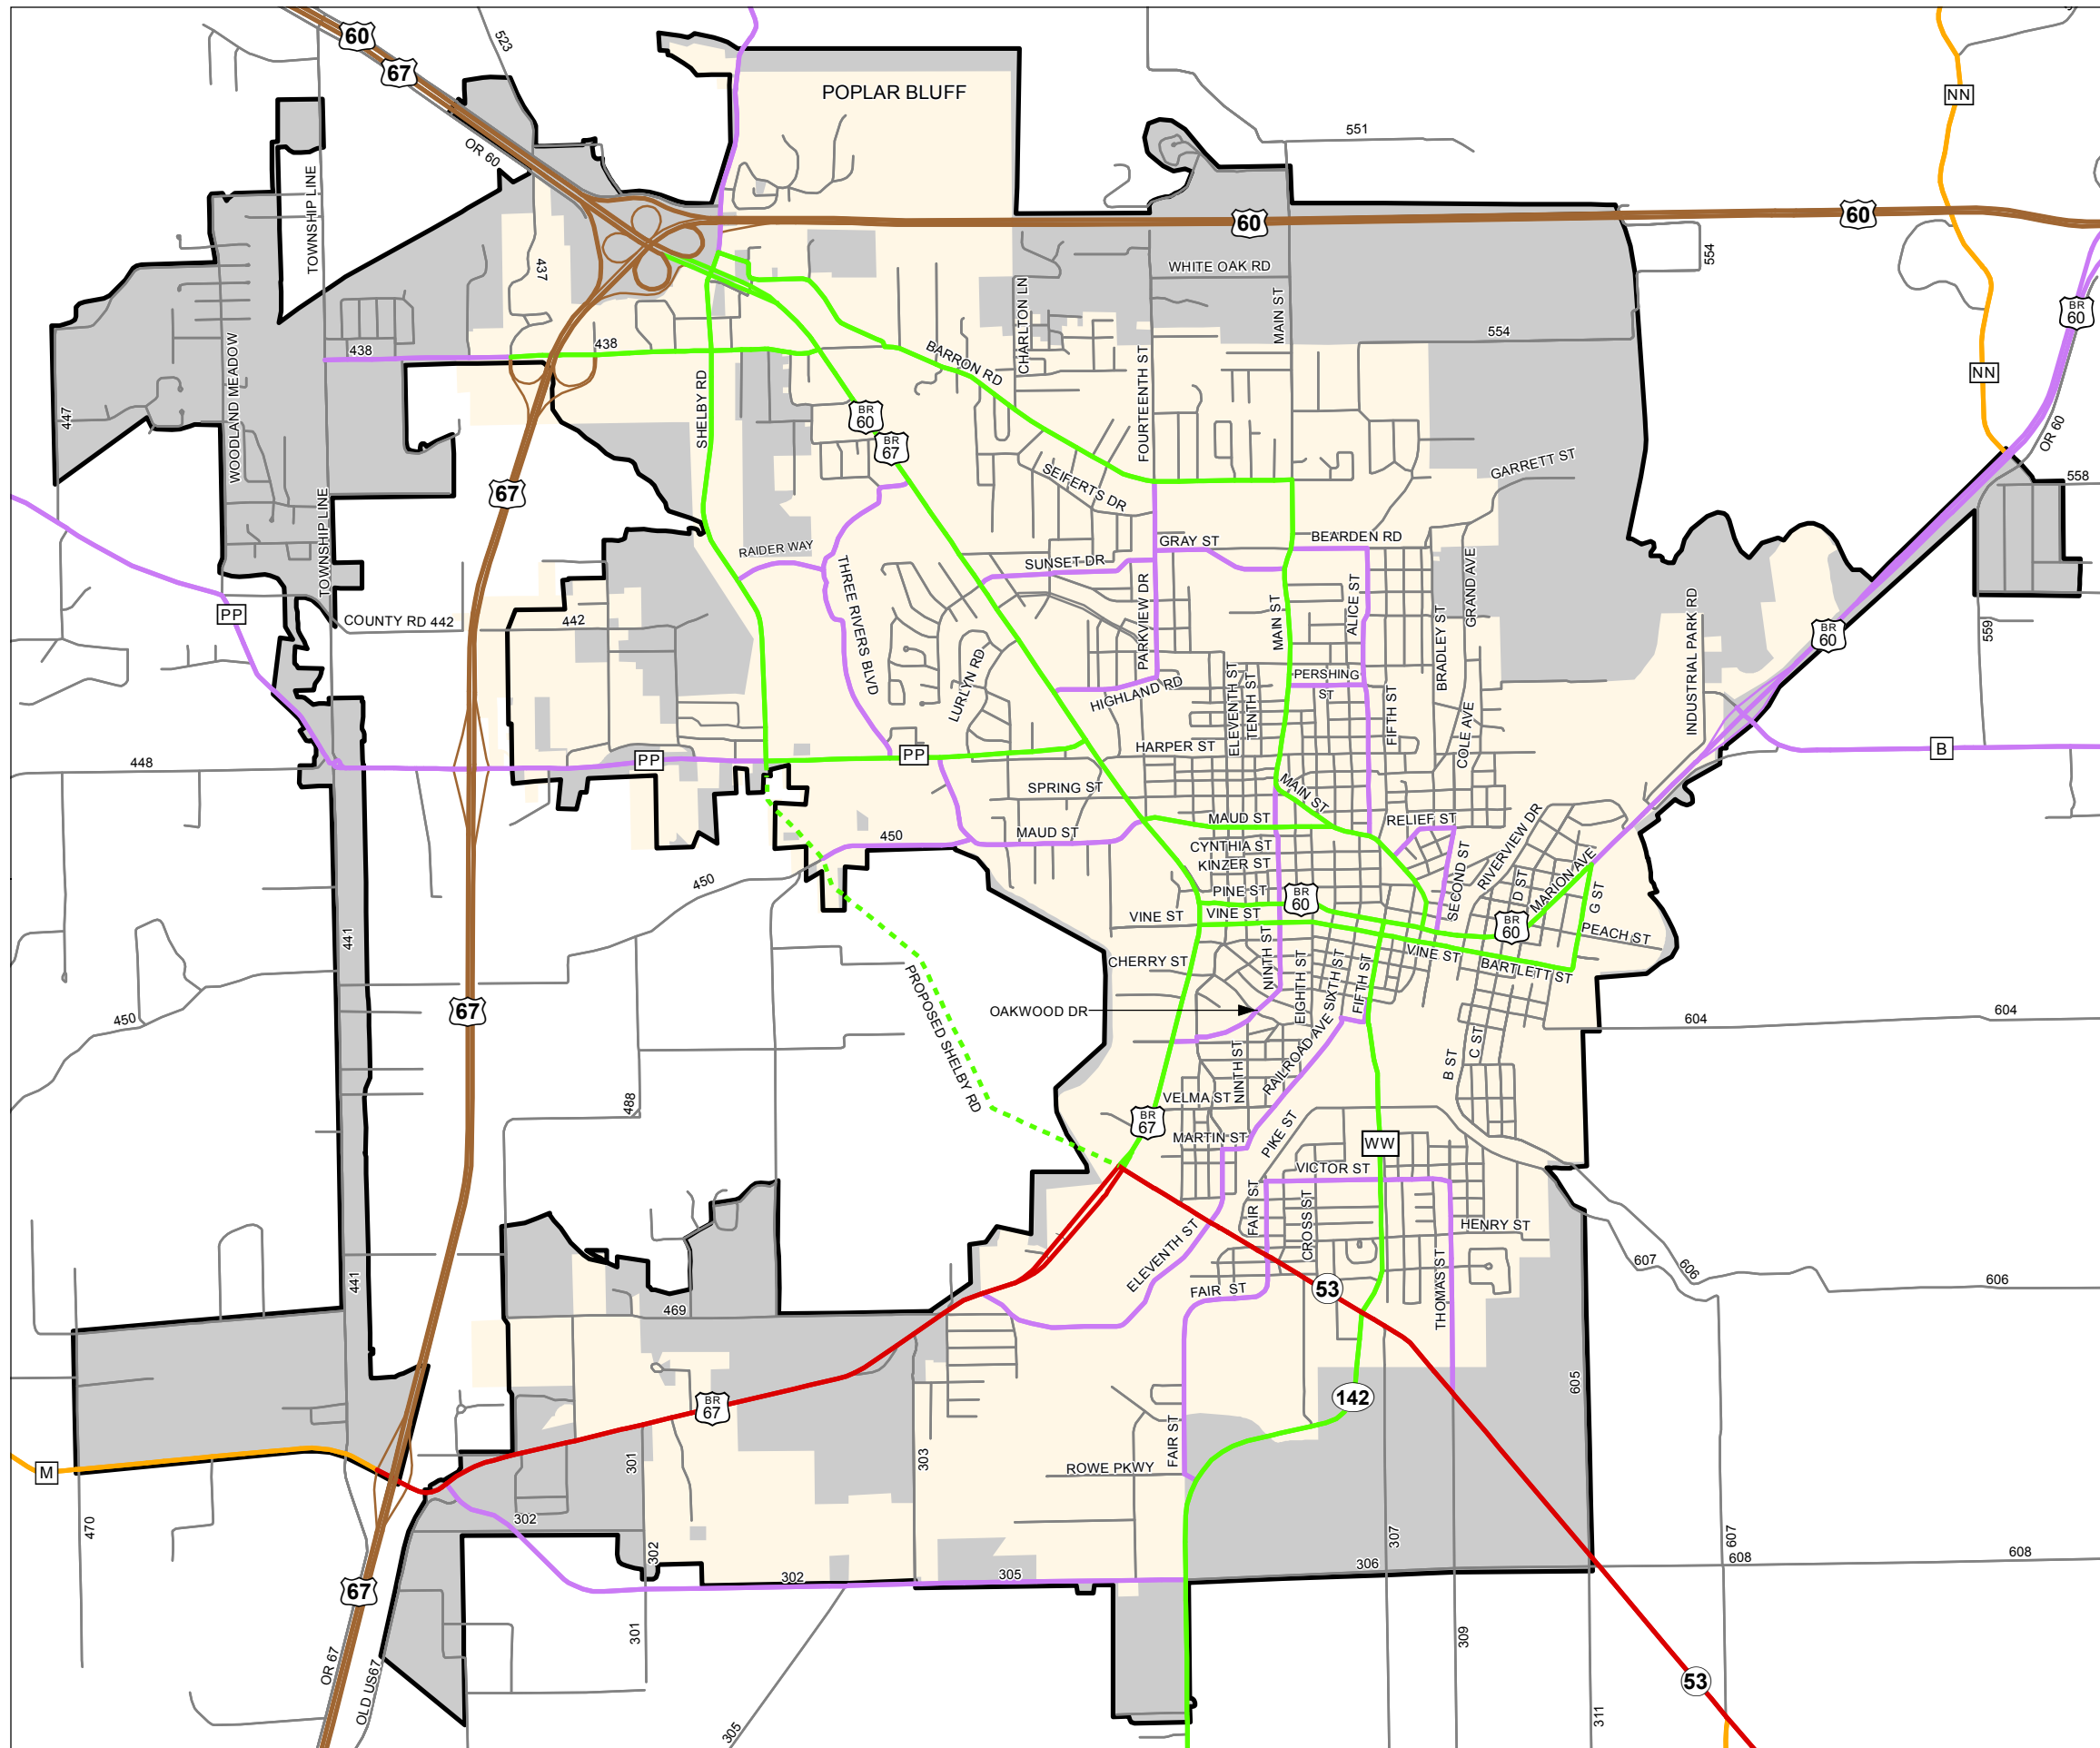

Functional Classification System

POPLAR BLUFF

Butler County

Missouri

FUNCTIONAL CLASS	
Interstate	
Other Freeway and Expressway	
Other Principal Arterial	
Minor Arterial	
Major Collector	
Minor Collector	
Local	
CITY	
URBAN AREA	

Federal-Aid highways exclude local roads and rural minor collectors.

Transportation Planning

105 W. Capitol Ave.
Jefferson City, MO 65102
Phone (573) 526-5478
Fax (573) 526-8052

Approved April 23, 2018