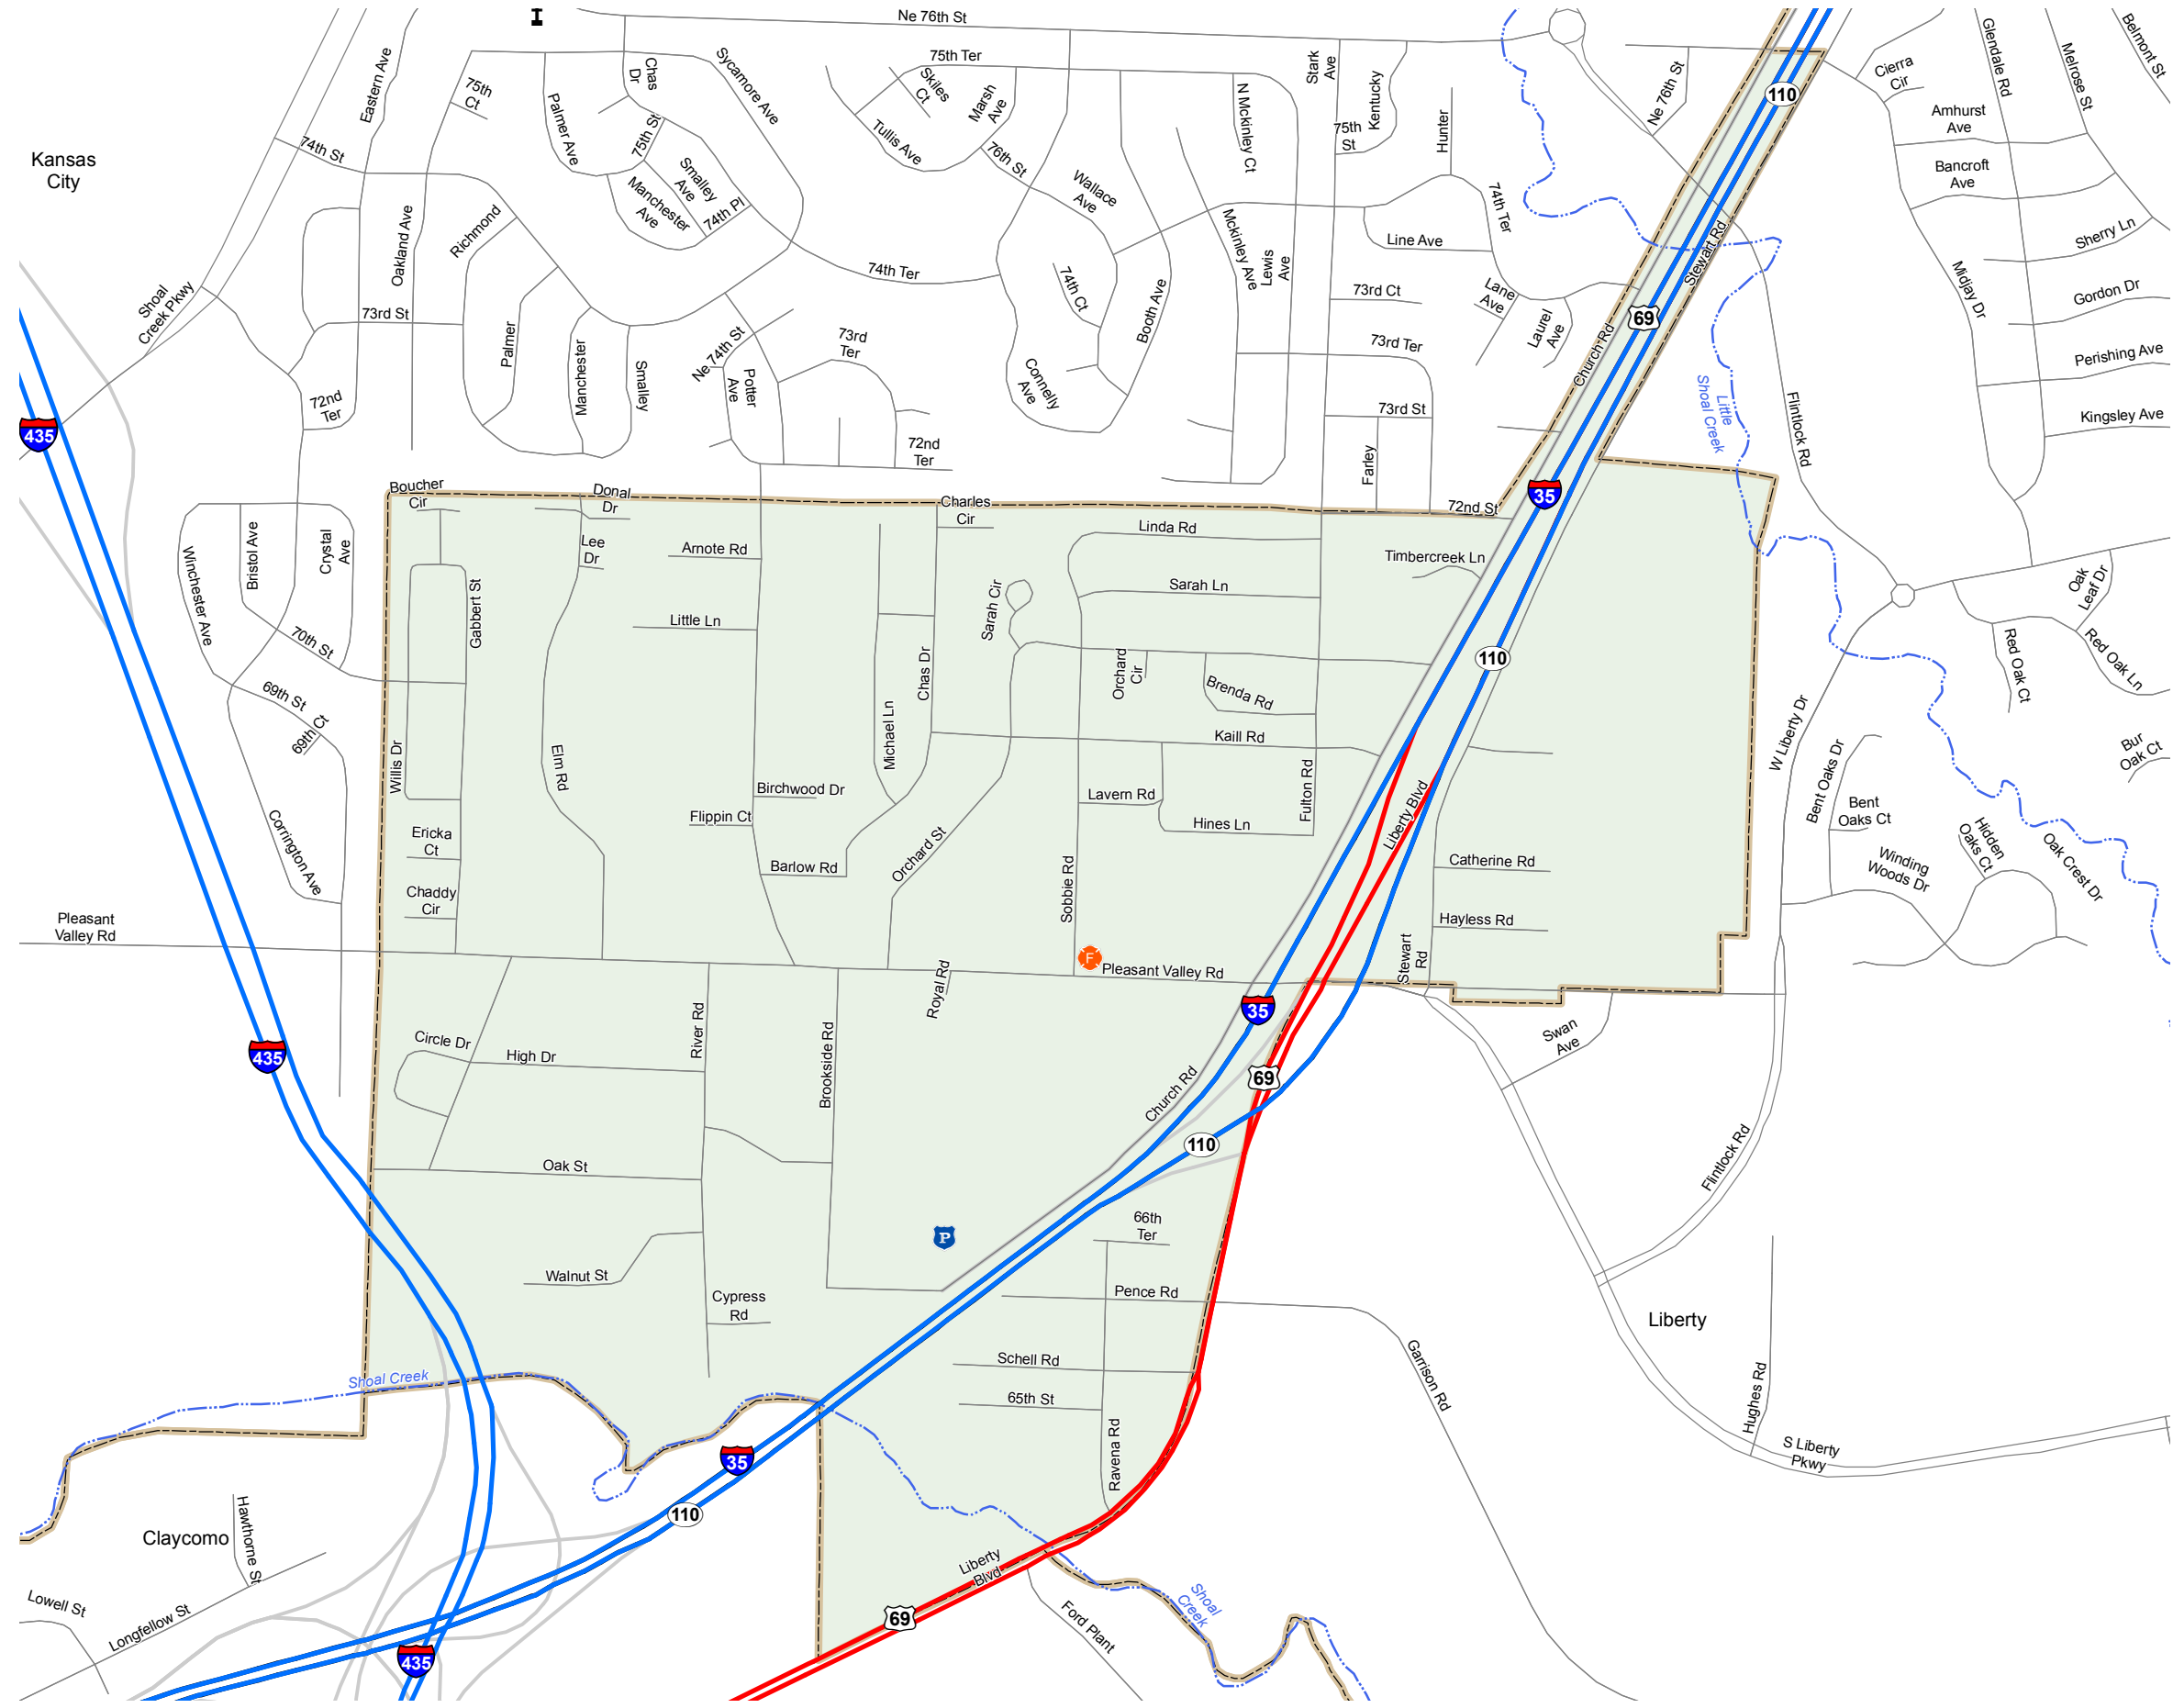

PLEASANT VALLEY

CLAY COUNTY
MISSOURI
KANSAS CITY DISTRICT

2015

Legend

- Interstate
- Interstate Loop
- US Route
- Business Route
- Missouri Route
- Letter Route
- County Road
- Railroad
- City Street
- River or Stream
- Lake or Large River
- City Limits
- County Boundary
- Surrounding City Limits
- Fire Department
- Law Enforcement
- MSHP Office
- County Courthouse
- Hospital
- MoDOT Office
- MoDot Maintenance Building
- Cemeteries
- Airport
- Amtrak Stations