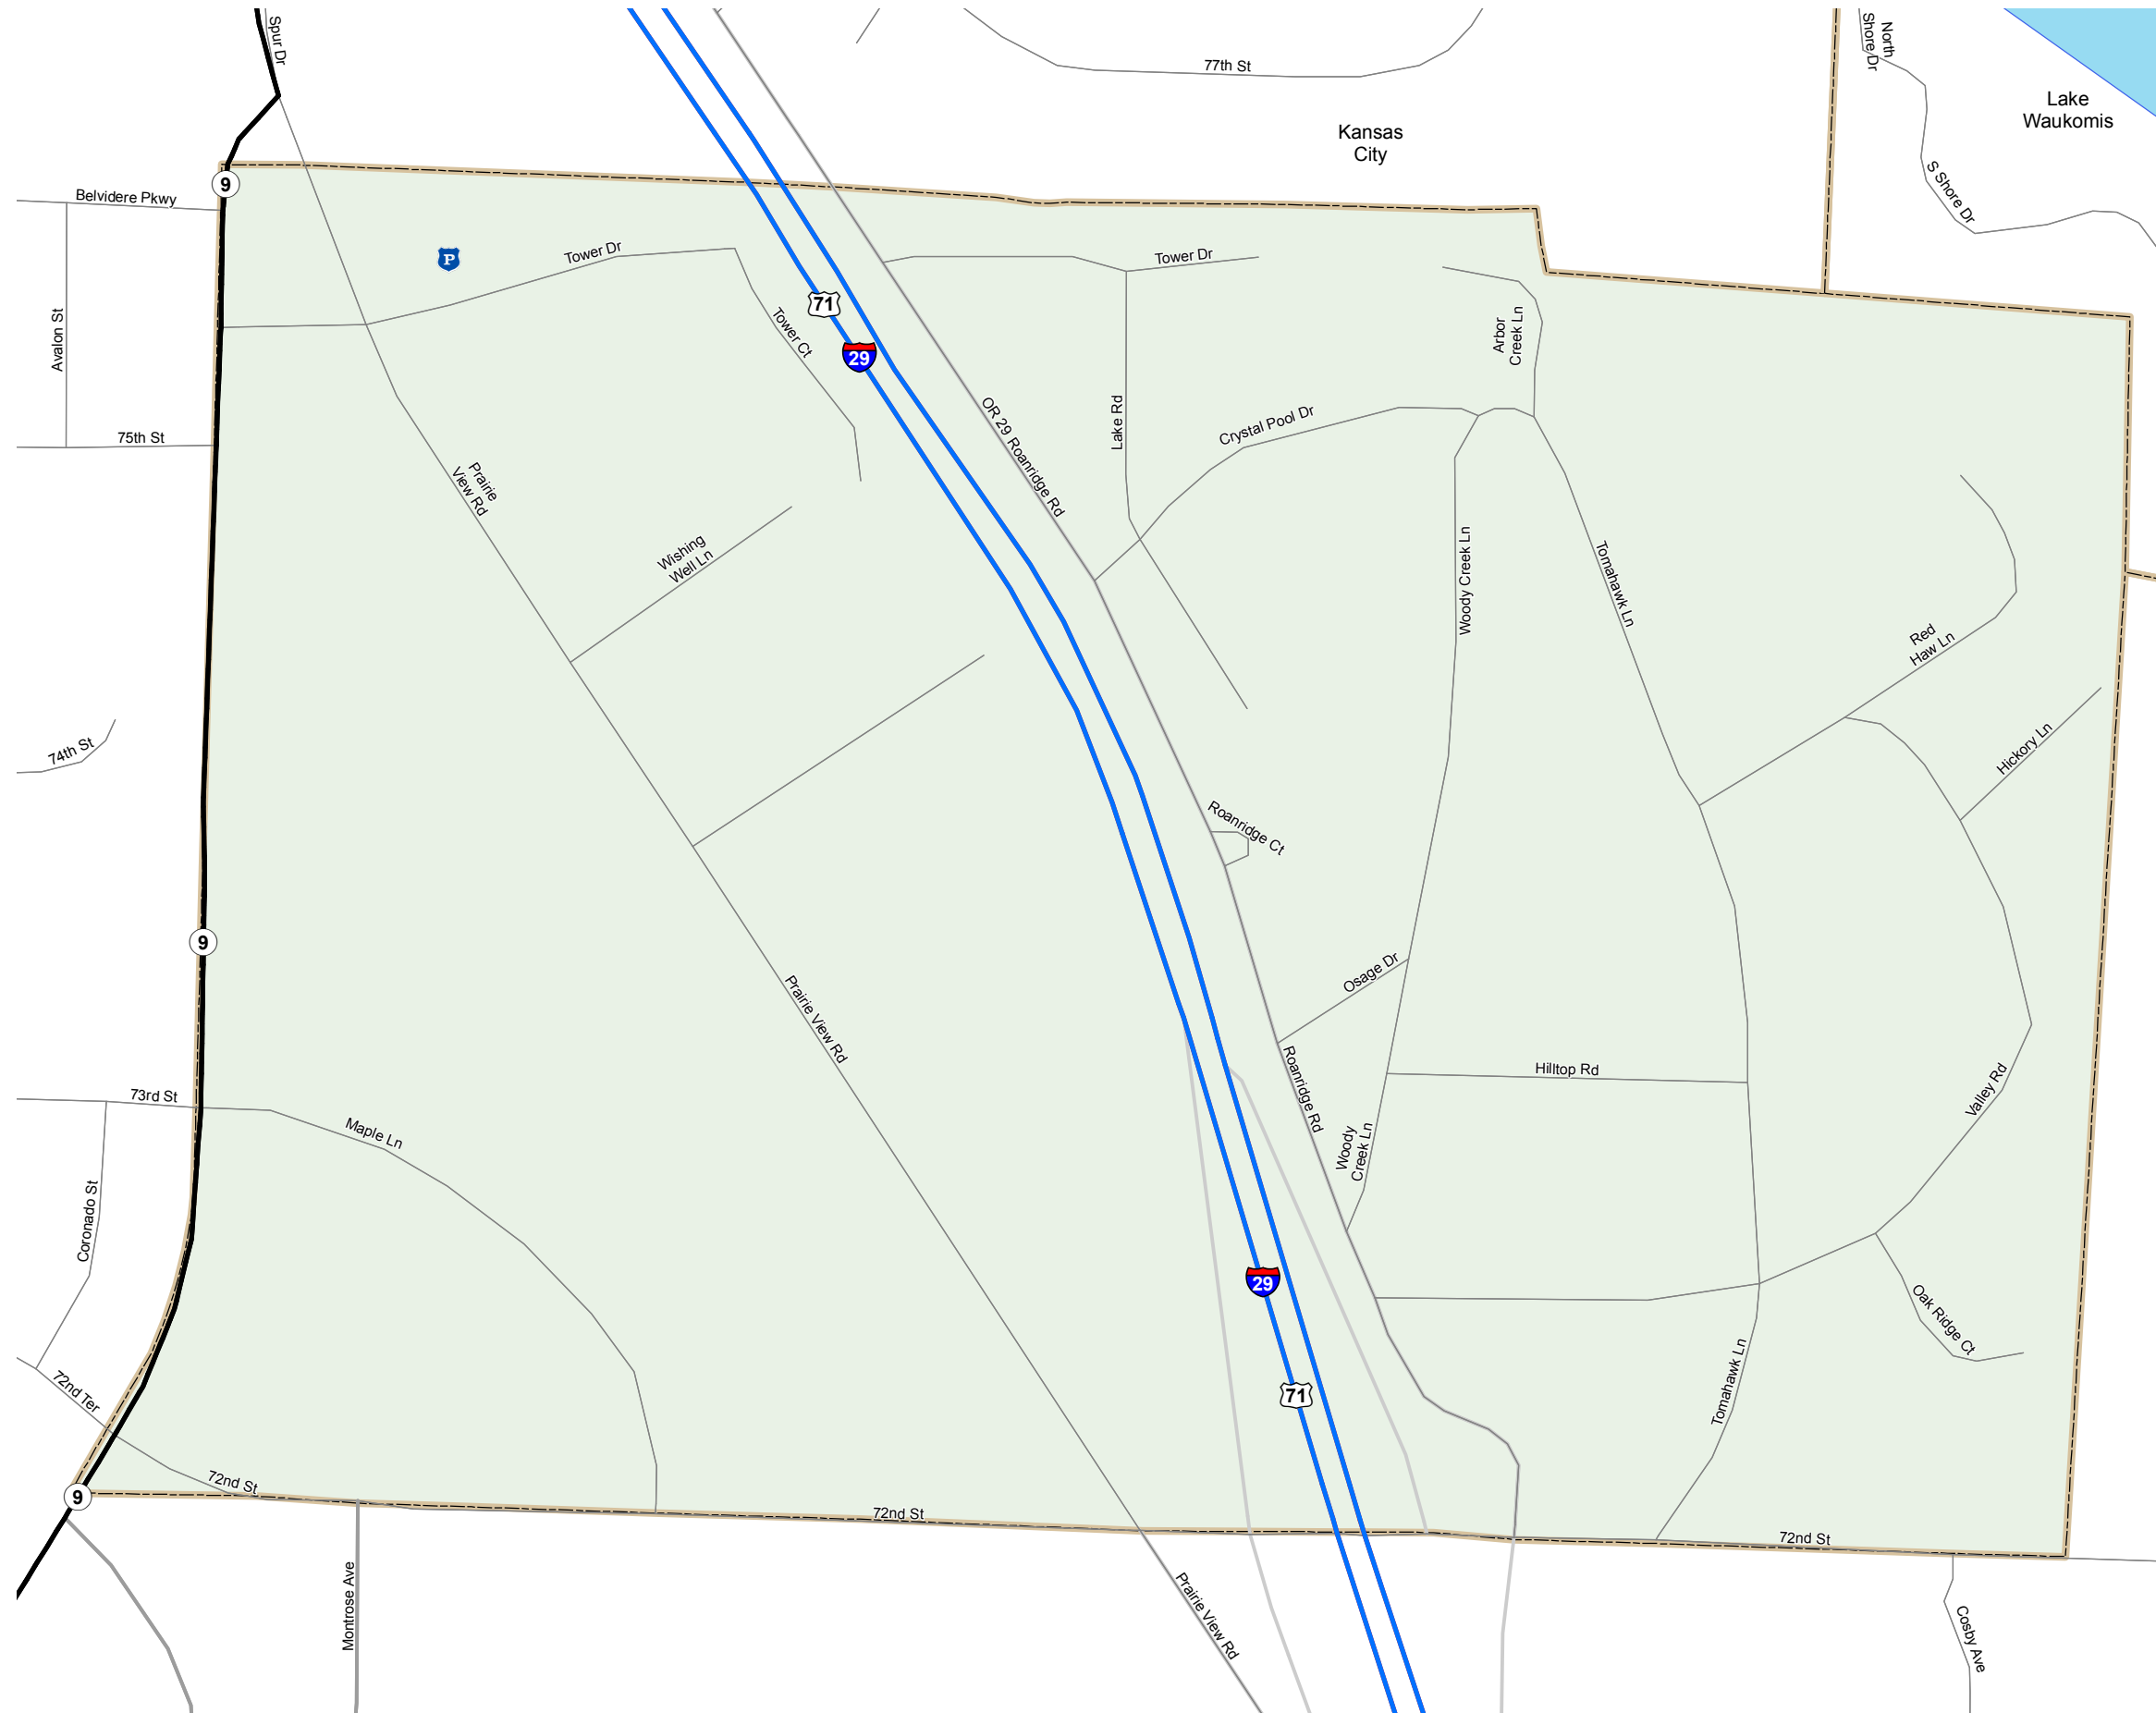

PLATTE WOODS

PLATTE COUNTY
MISSOURI
KANSAS CITY DISTRICT

2015

Legend

- Interstate
- Interstate Loop
- US Route
- Business Route
- Missouri Route
- Letter Route
- County Road
- Railroad
- City Street
- Other Routes
- River or Stream
- Lake or Large River
- City Limits
- County Boundary
- Surrounding City Limits
- Fire Department
- Law Enforcement
- MSHP Office
- County Courthouse
- Hospital
- MoDOT Office
- MoDot Maintenance Building
- Cemeteries
- Airport
- Amtrak Stations