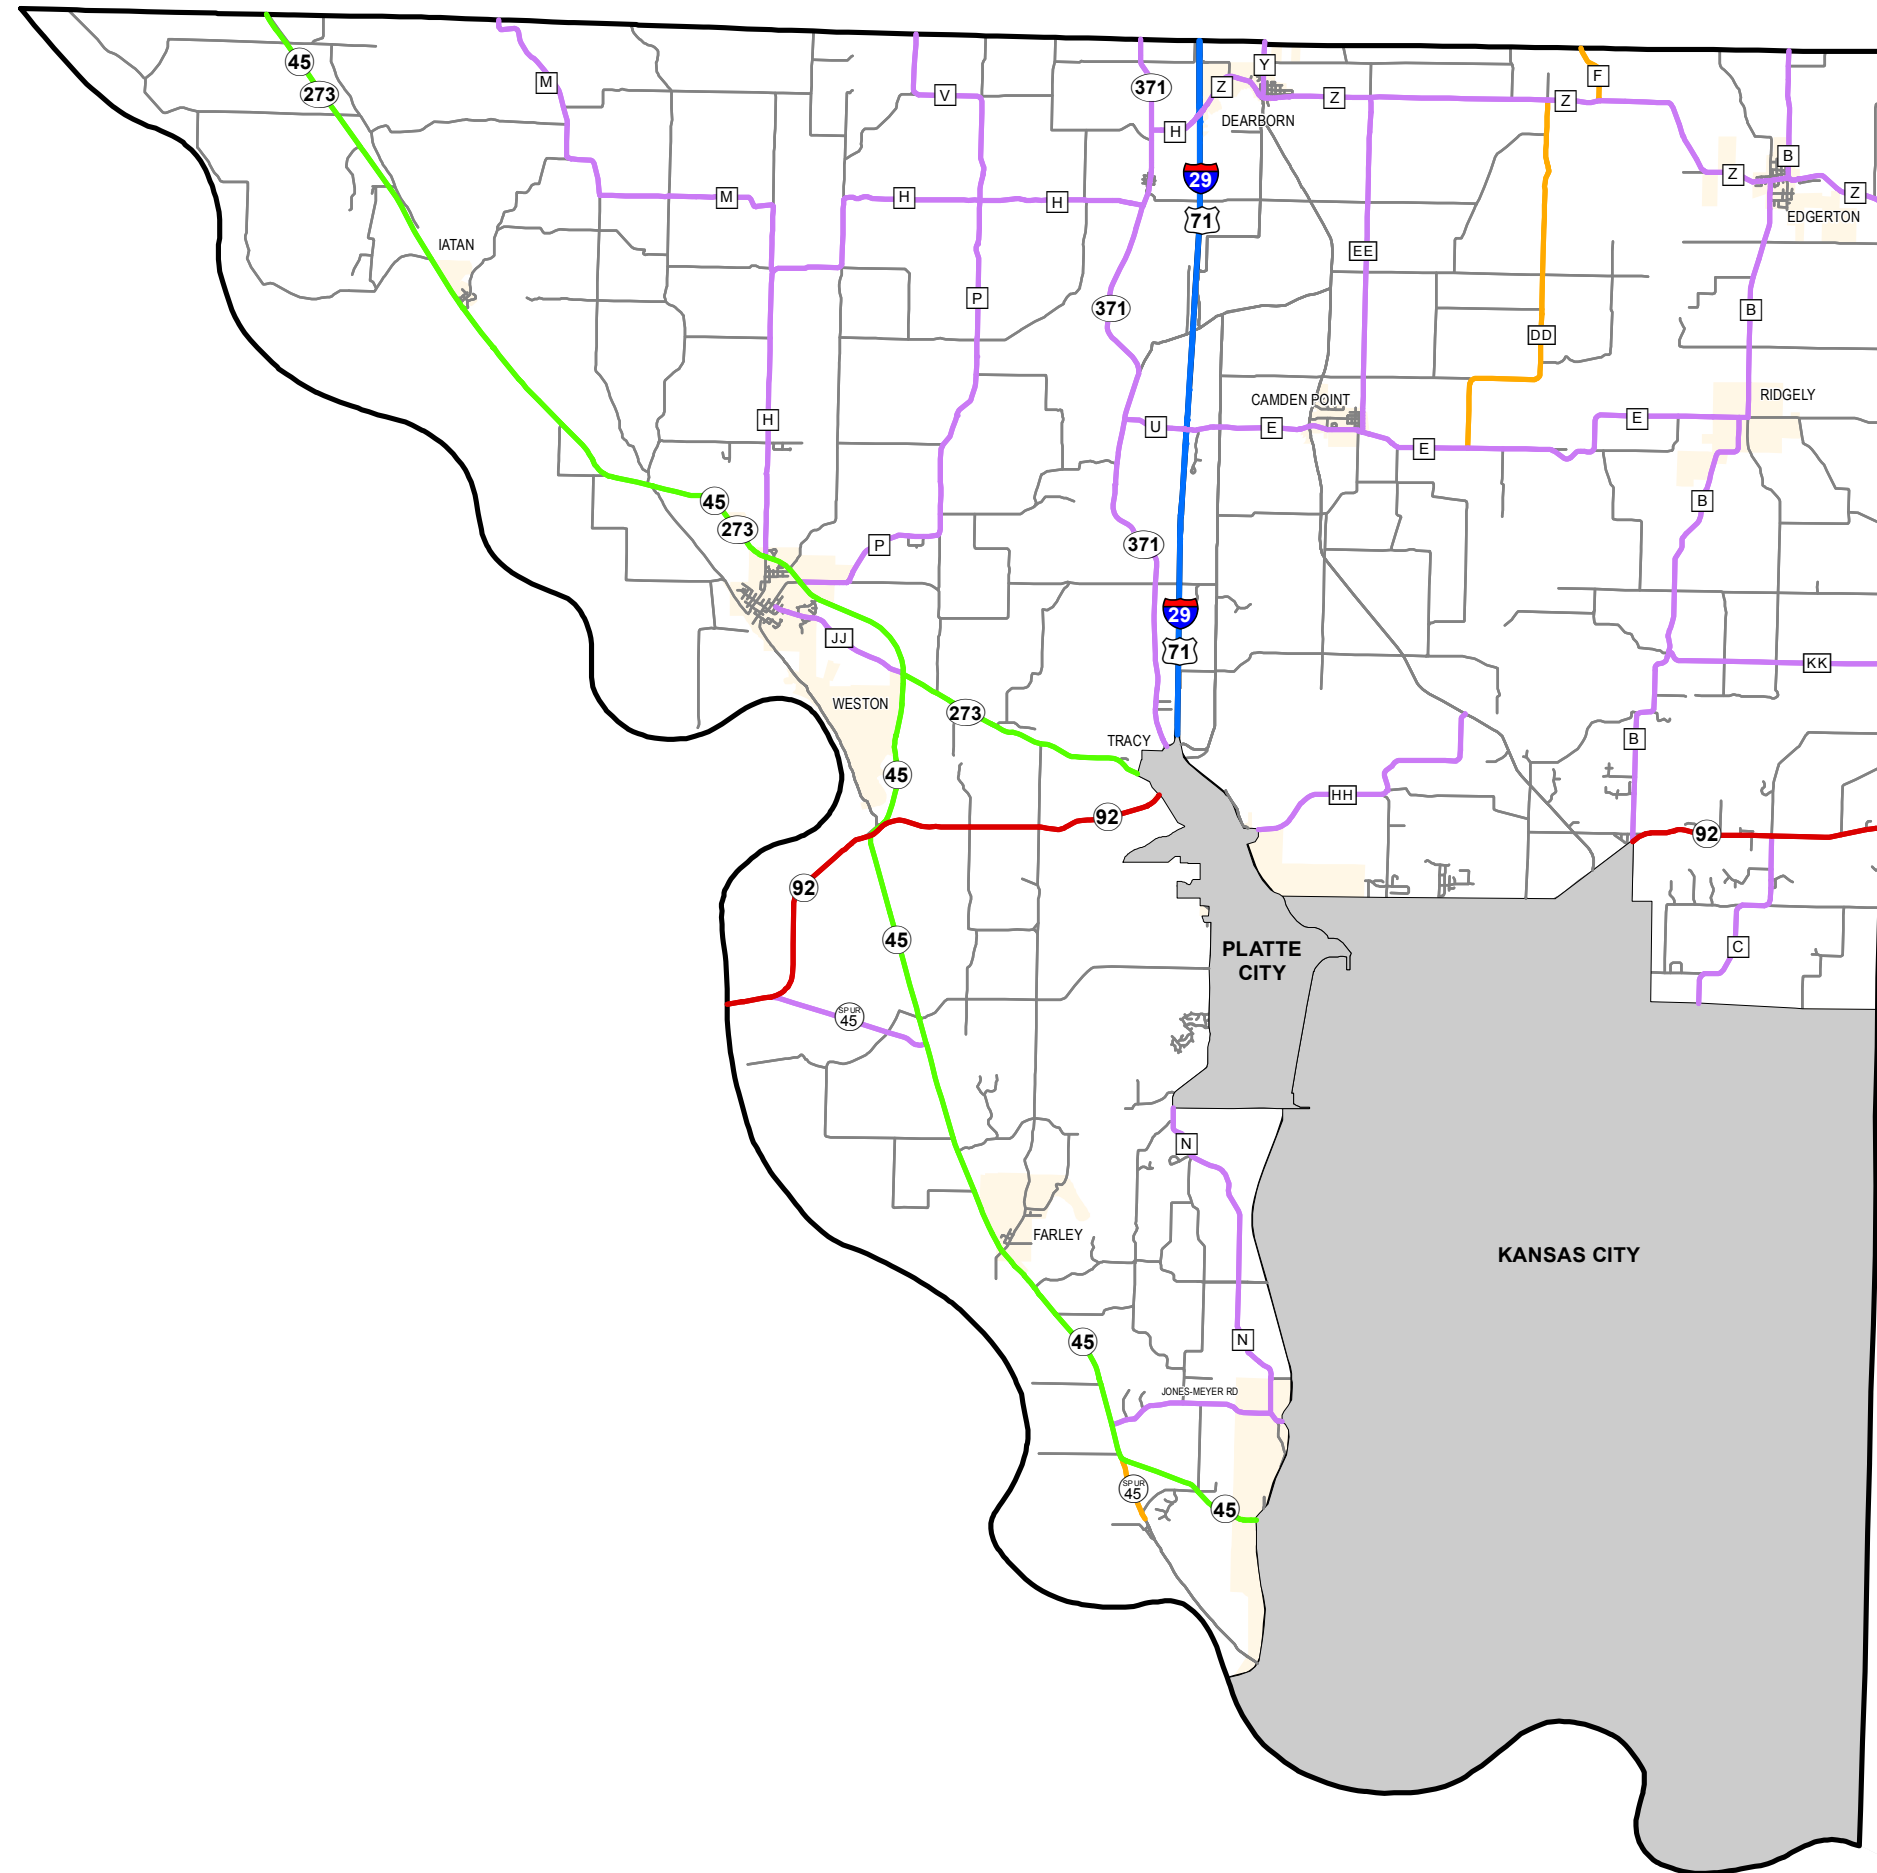

## PLATTE COUNTY

### Missouri

FUNCTIONAL CLASS	
Interstate	
Other Freeway and Expressway	
Other Principal Arterial	
Minor Arterial	
Major Collector	
Minor Collector	
Local	
CITY	
URBAN AREA	

Federal-Aid highways exclude local roads and rural minor collectors.