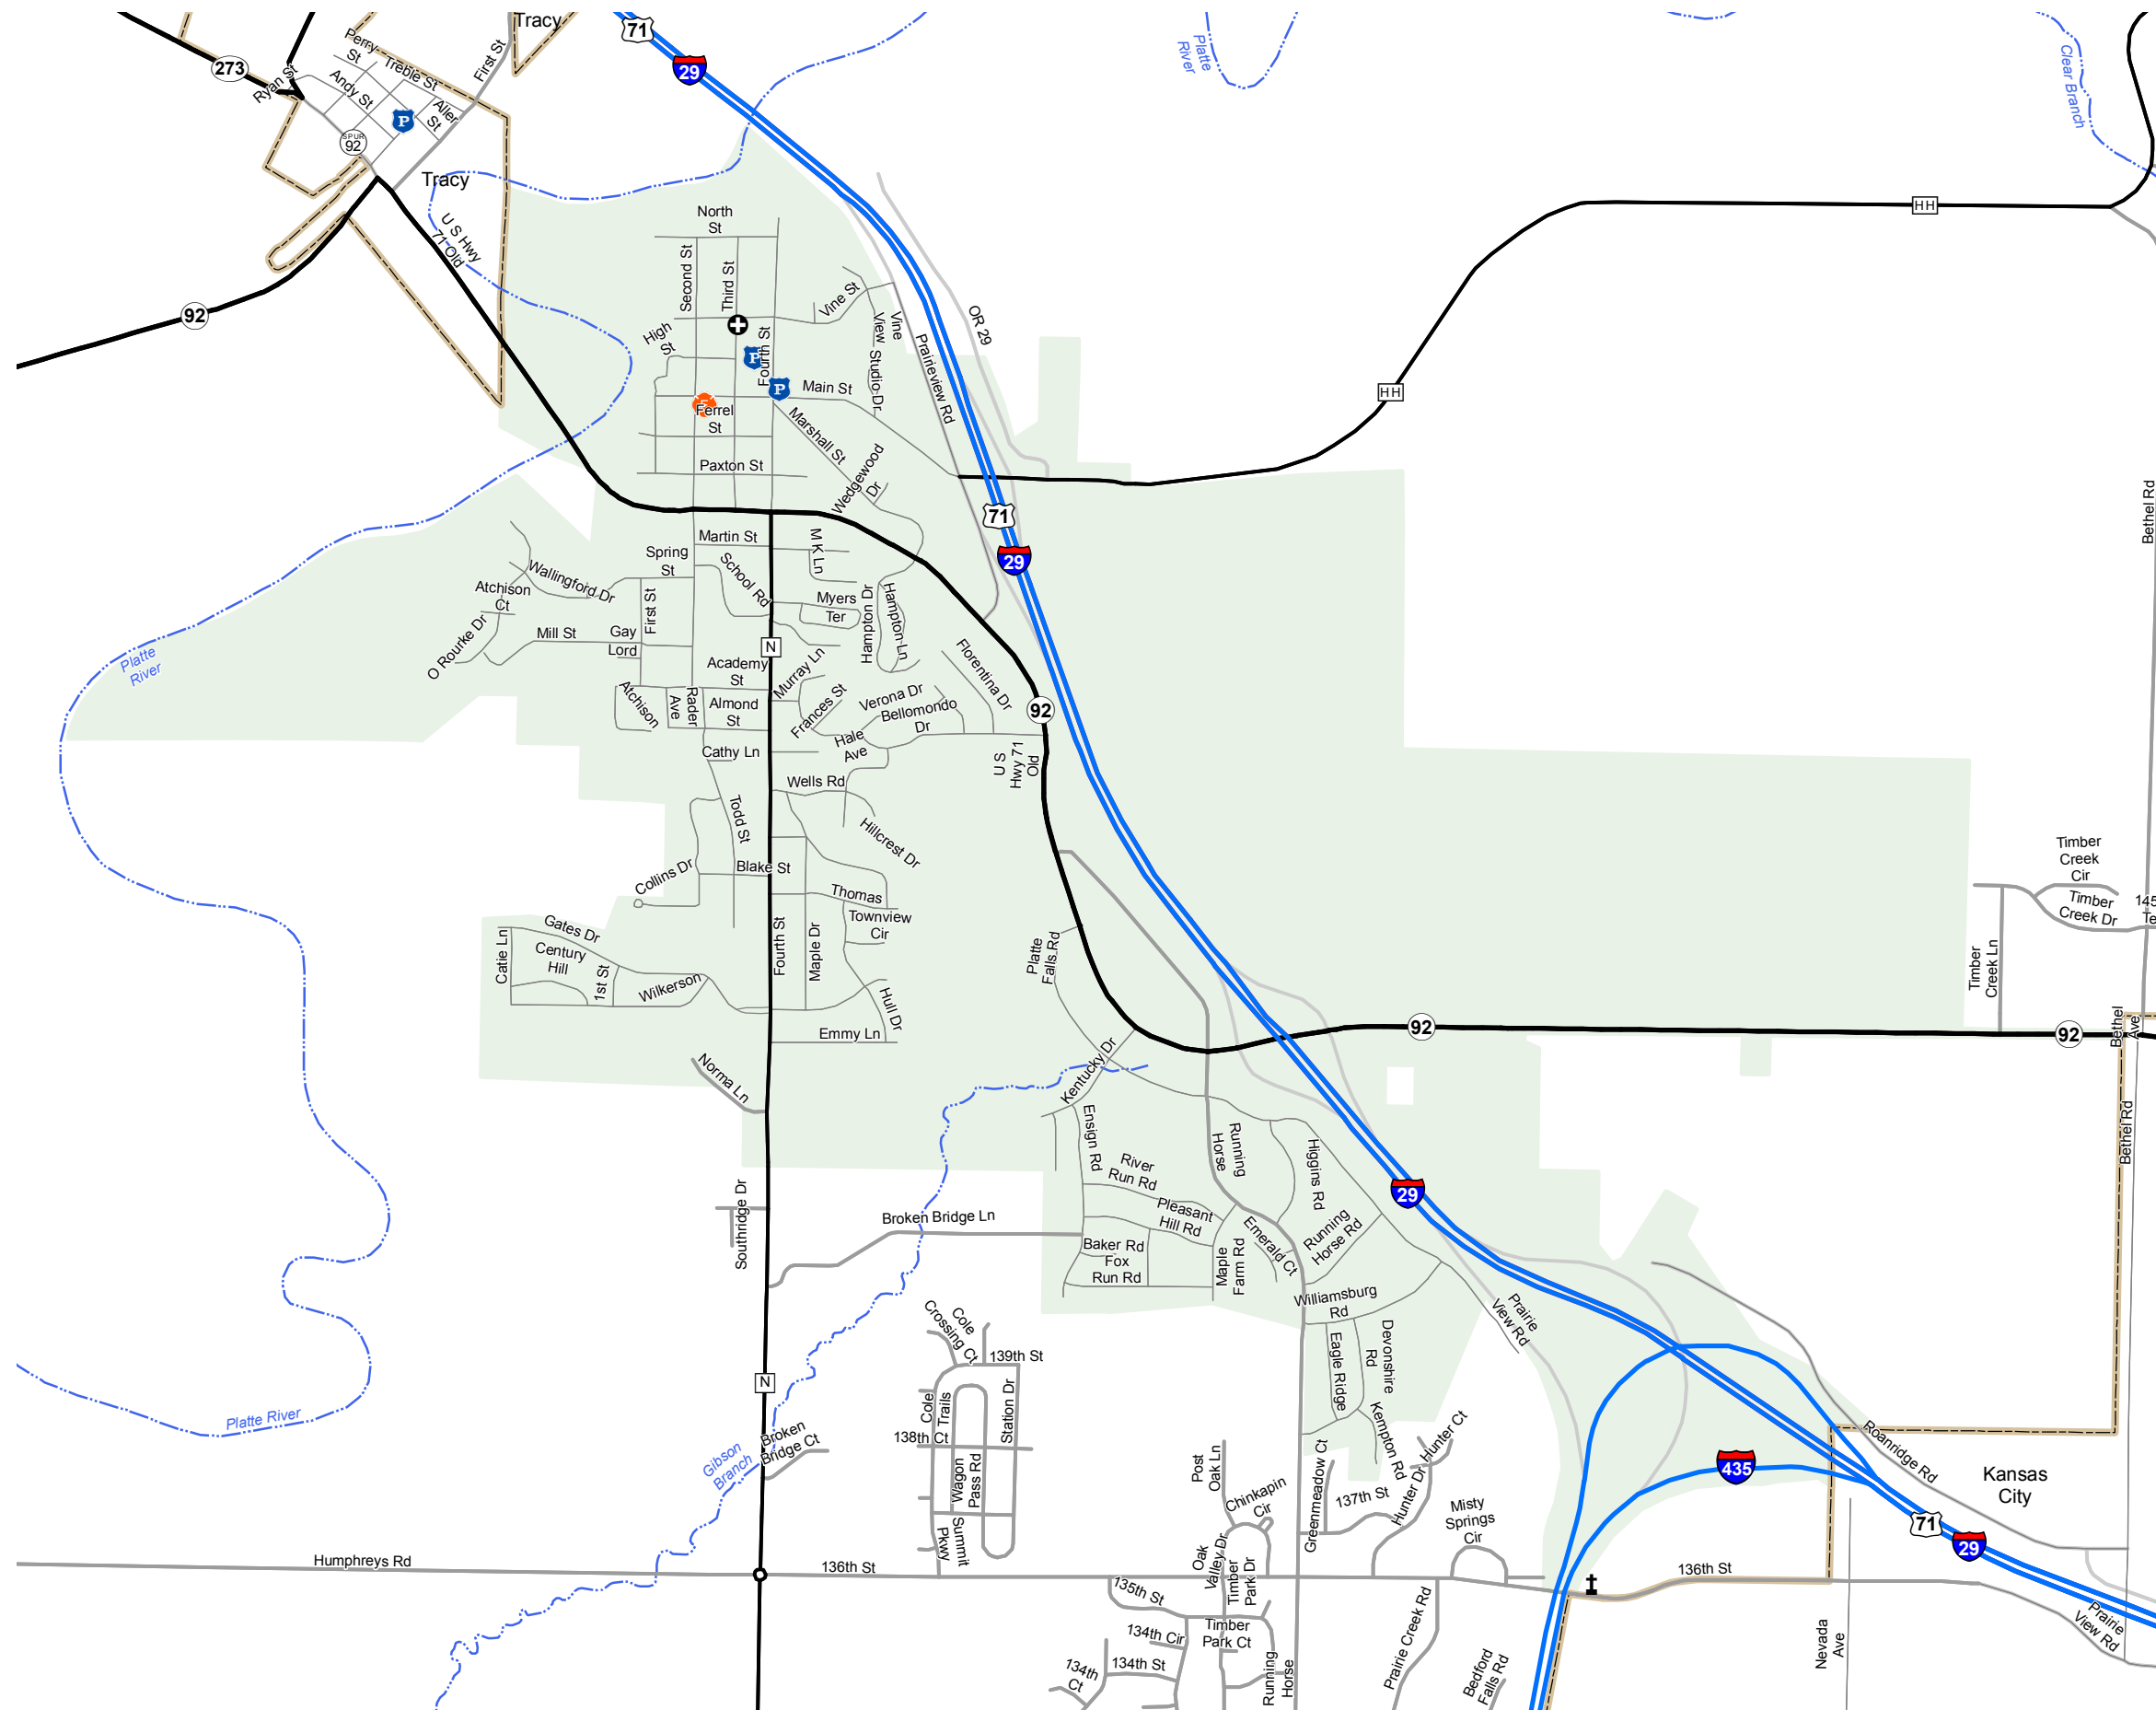

PLATTE CITY

PLATTE COUNTY

MISSOURI

KANSAS CITY DISTRICT

2015

Legend

- Interstate
- Interstate Loop
- US Route
- Business Route
- Missouri Route
- Letter Route
- County Road
- Railroad
- City Street
- Other Routes
- River or Stream
- Lake or Large River
- City Limits
- County Boundary
- Surrounding City Limits
- Fire Department
- Law Enforcement
- MSHP Office
- County Courthouse
- Hospital
- MoDOT Office
- MoDot Maintenance Building
- Cemeteries
- Airport
- Amtrak Stations

MISSOURI DEPARTMENT OF TRANSPORTATION
TRANSPORTATION PLANNING
1-888-ASK-MODOT
WWW.MODOT.ORG
JANUARY, 2015

0 312.5625 1,250 1,875 2,500 Feet