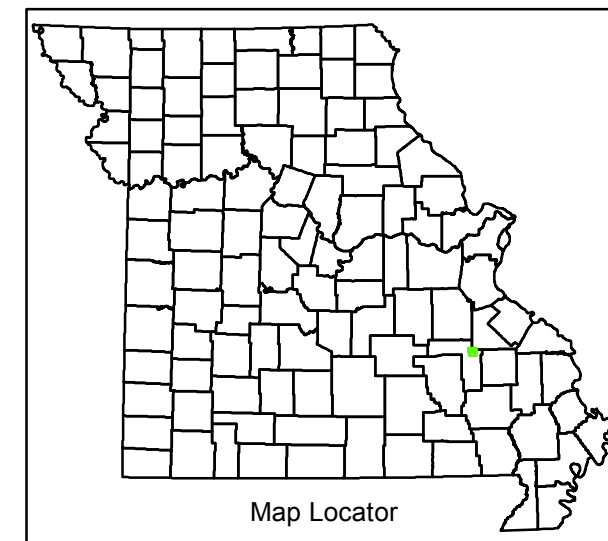

# PILOT KNOB

IRON COUNTY

MISSOURI

SOUTHEAST DISTRICT

2015

## Legend

- Interstate
- Interstate Loop
- US Route
- Business Route
- Missouri Route
- Letter Route
- County Road
- Railroad
- City Street
- Other Routes
- River or Stream
- Lake or Large River
- City Limits
- County Boundary
- Surrounding City Limits