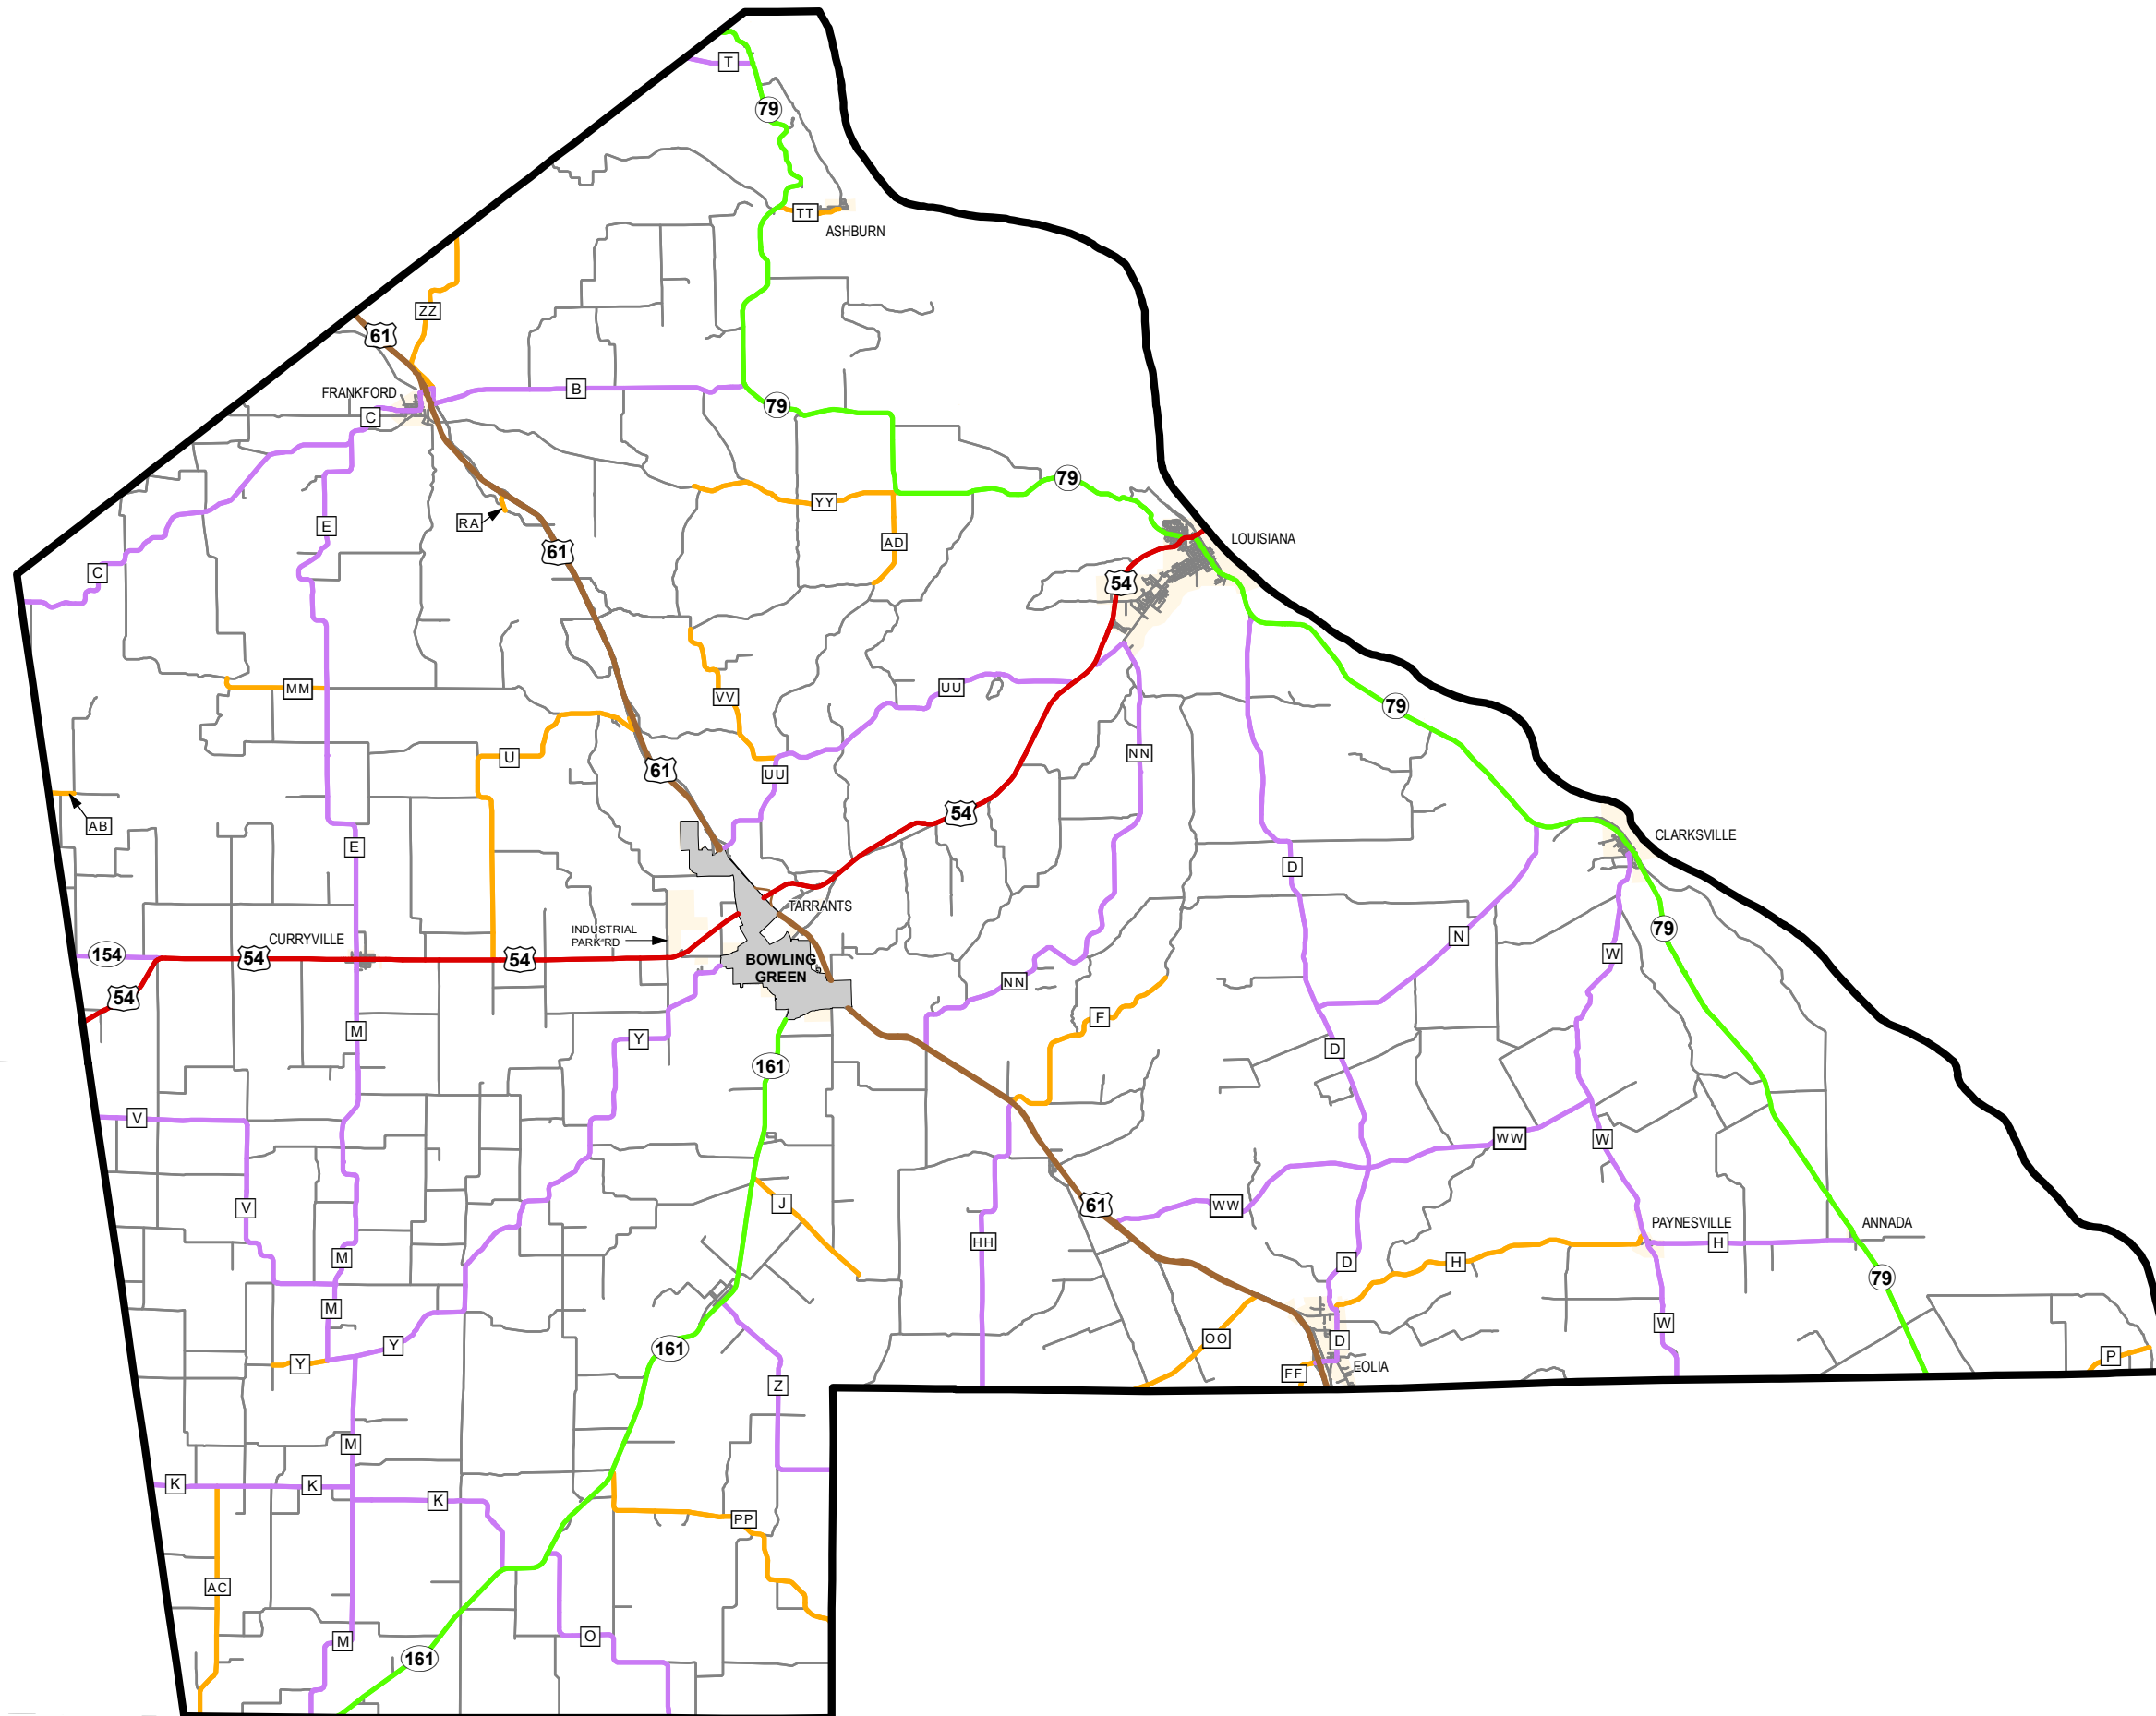

Rural Functional Classification

PIKE COUNTY

Missouri

FUNCTIONAL CLASS

- Interstate —
- Other Freeway and Expressway —
- Other Principal Arterial —
- Minor Arterial —
- Major Collector —
- Minor Collector —
- Local —

CITY

URBAN AREA

Federal-Aid highways exclude local roads and rural minor collectors.

Transportation Planning

105 W. Capitol Ave.
Jefferson City, MO 65102
Phone (573) 526-5478
Fax (573) 526-8052

Approved April 15, 2020