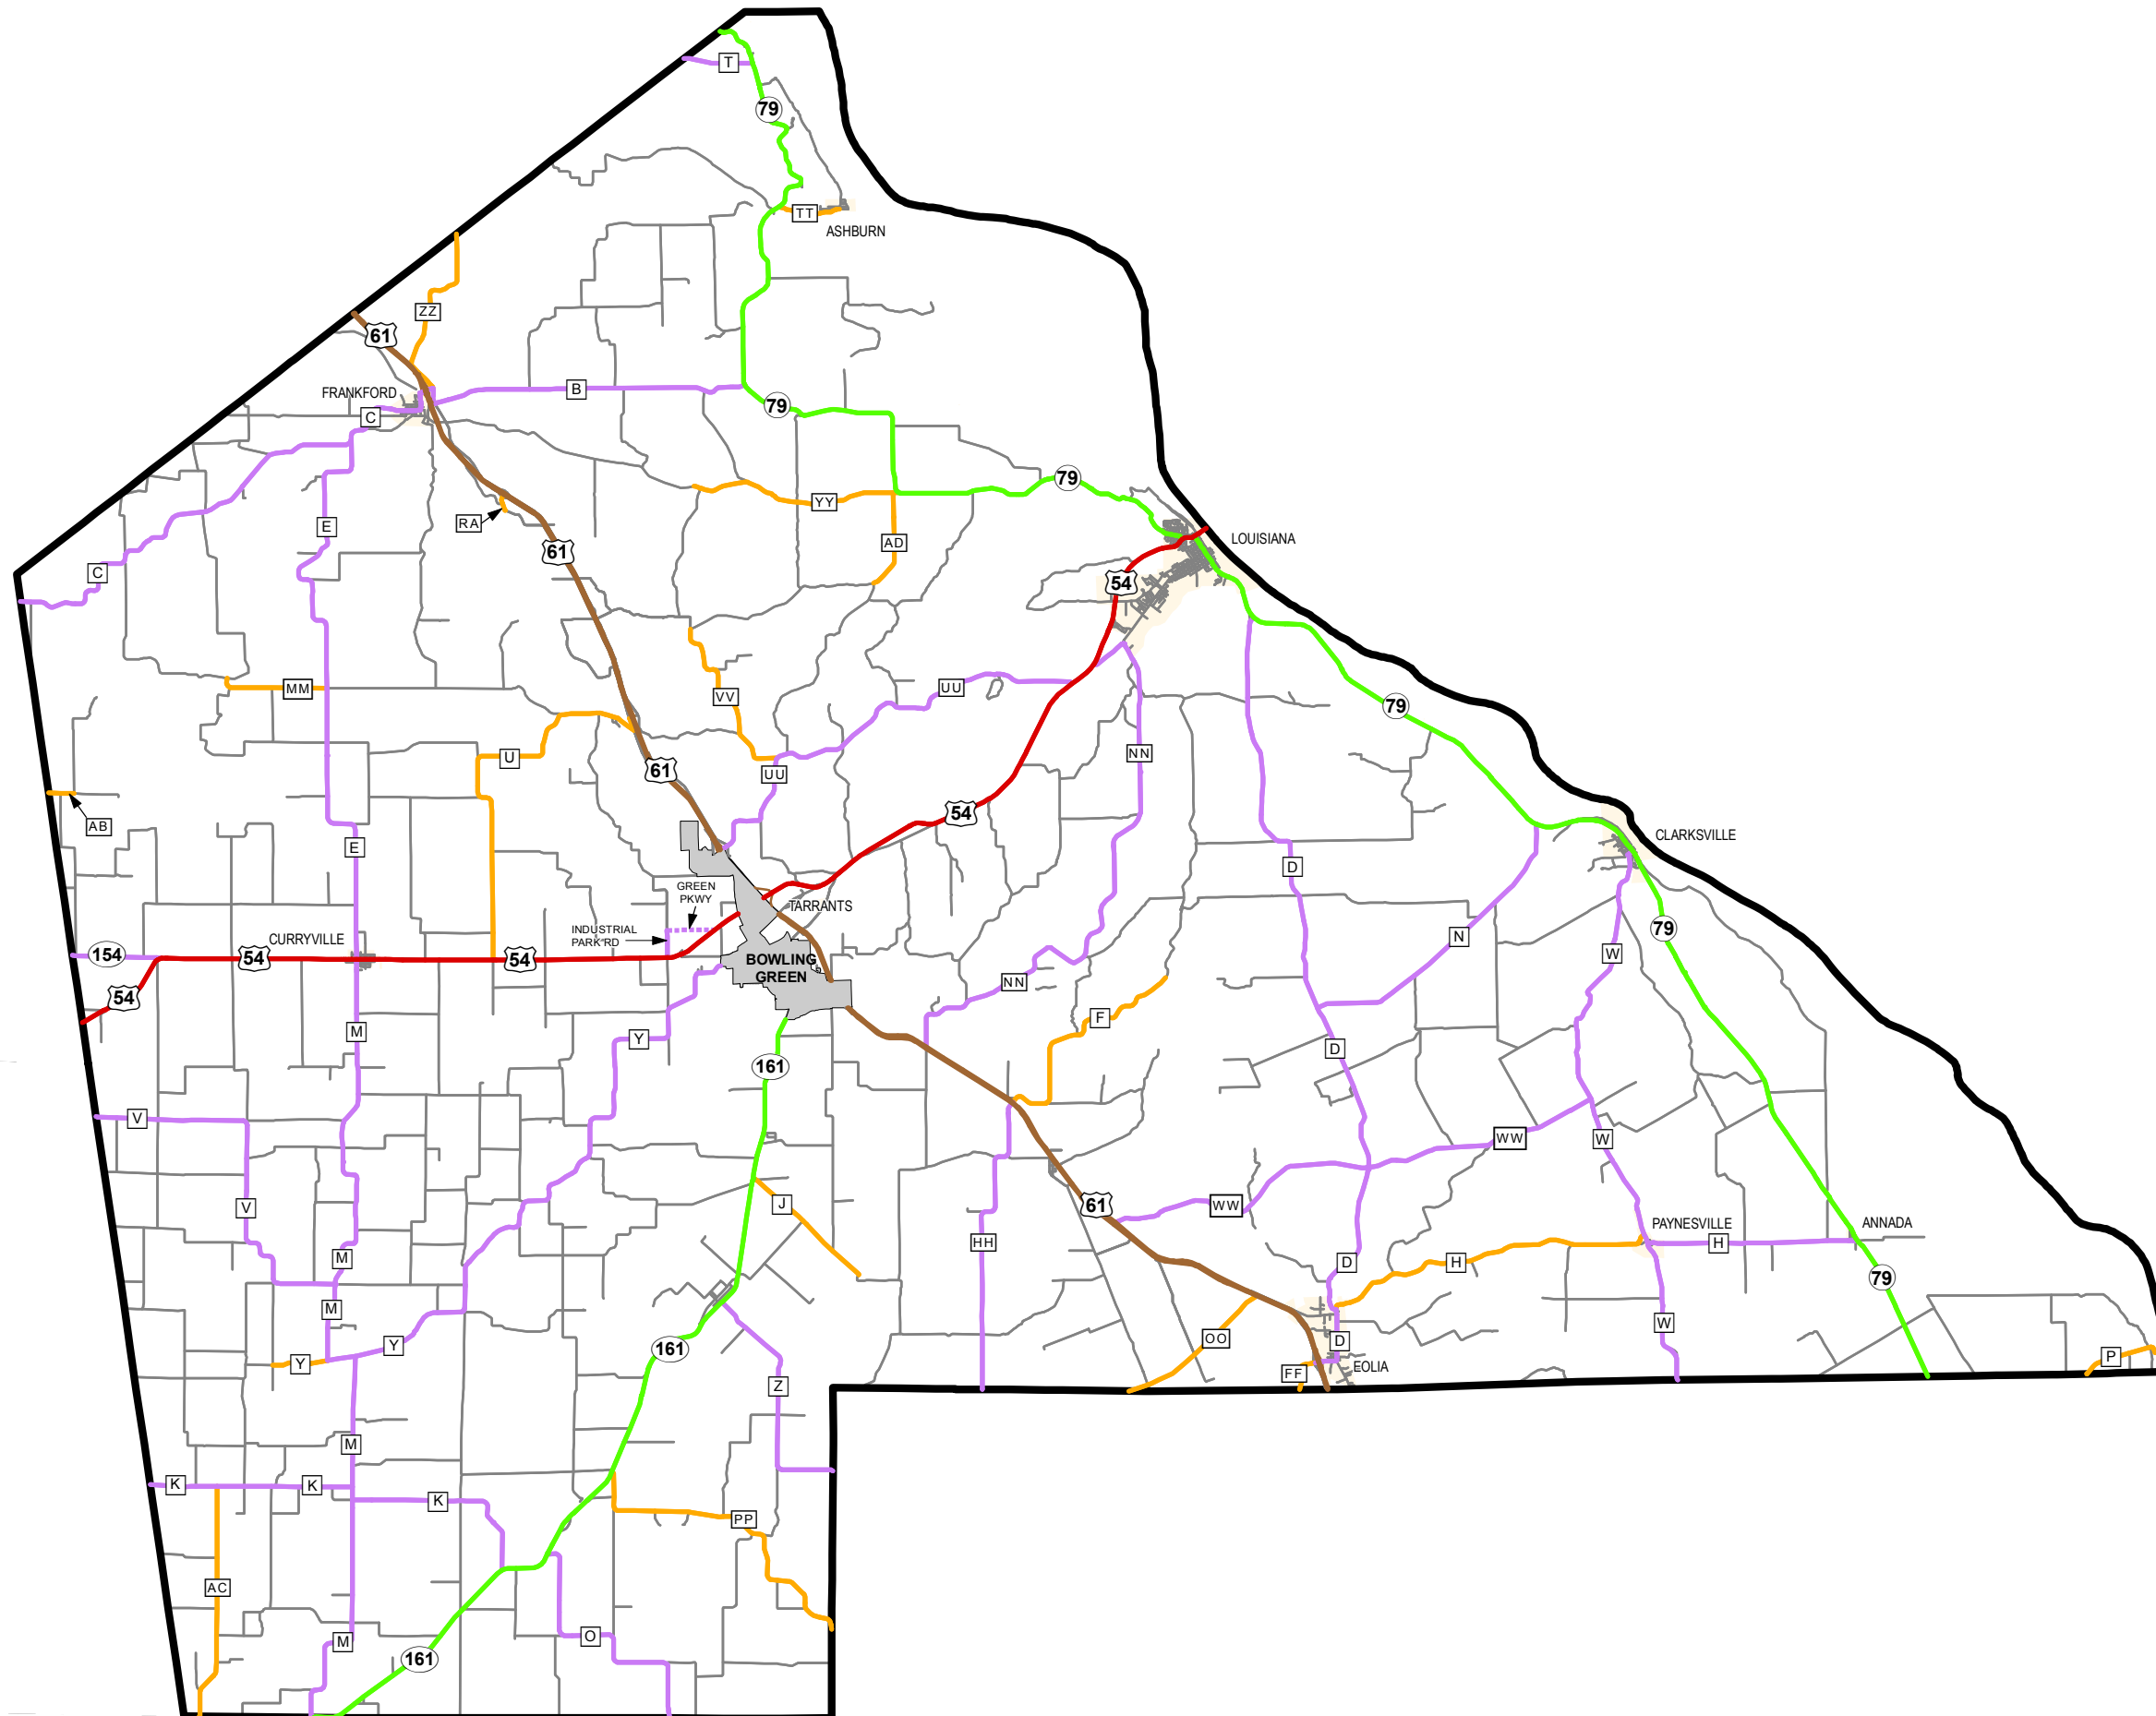

# Rural Functional Classification

**PIKE COUNTY**

Missouri

**FUNCTIONAL CLASS**

- Interstate —
- Other Freeway and Expressway —
- Other Principal Arterial —
- Minor Arterial —
- Major Collector —
- Minor Collector —
- Local —

CITY

URBAN AREA

Federal-Aid highways exclude local roads and rural minor collectors.

**Transportation Planning**

105 W. Capitol Ave.  
Jefferson City, MO 65102  
Phone (573) 526-5478  
Fax (573) 526-8052

Approved March 21, 2013