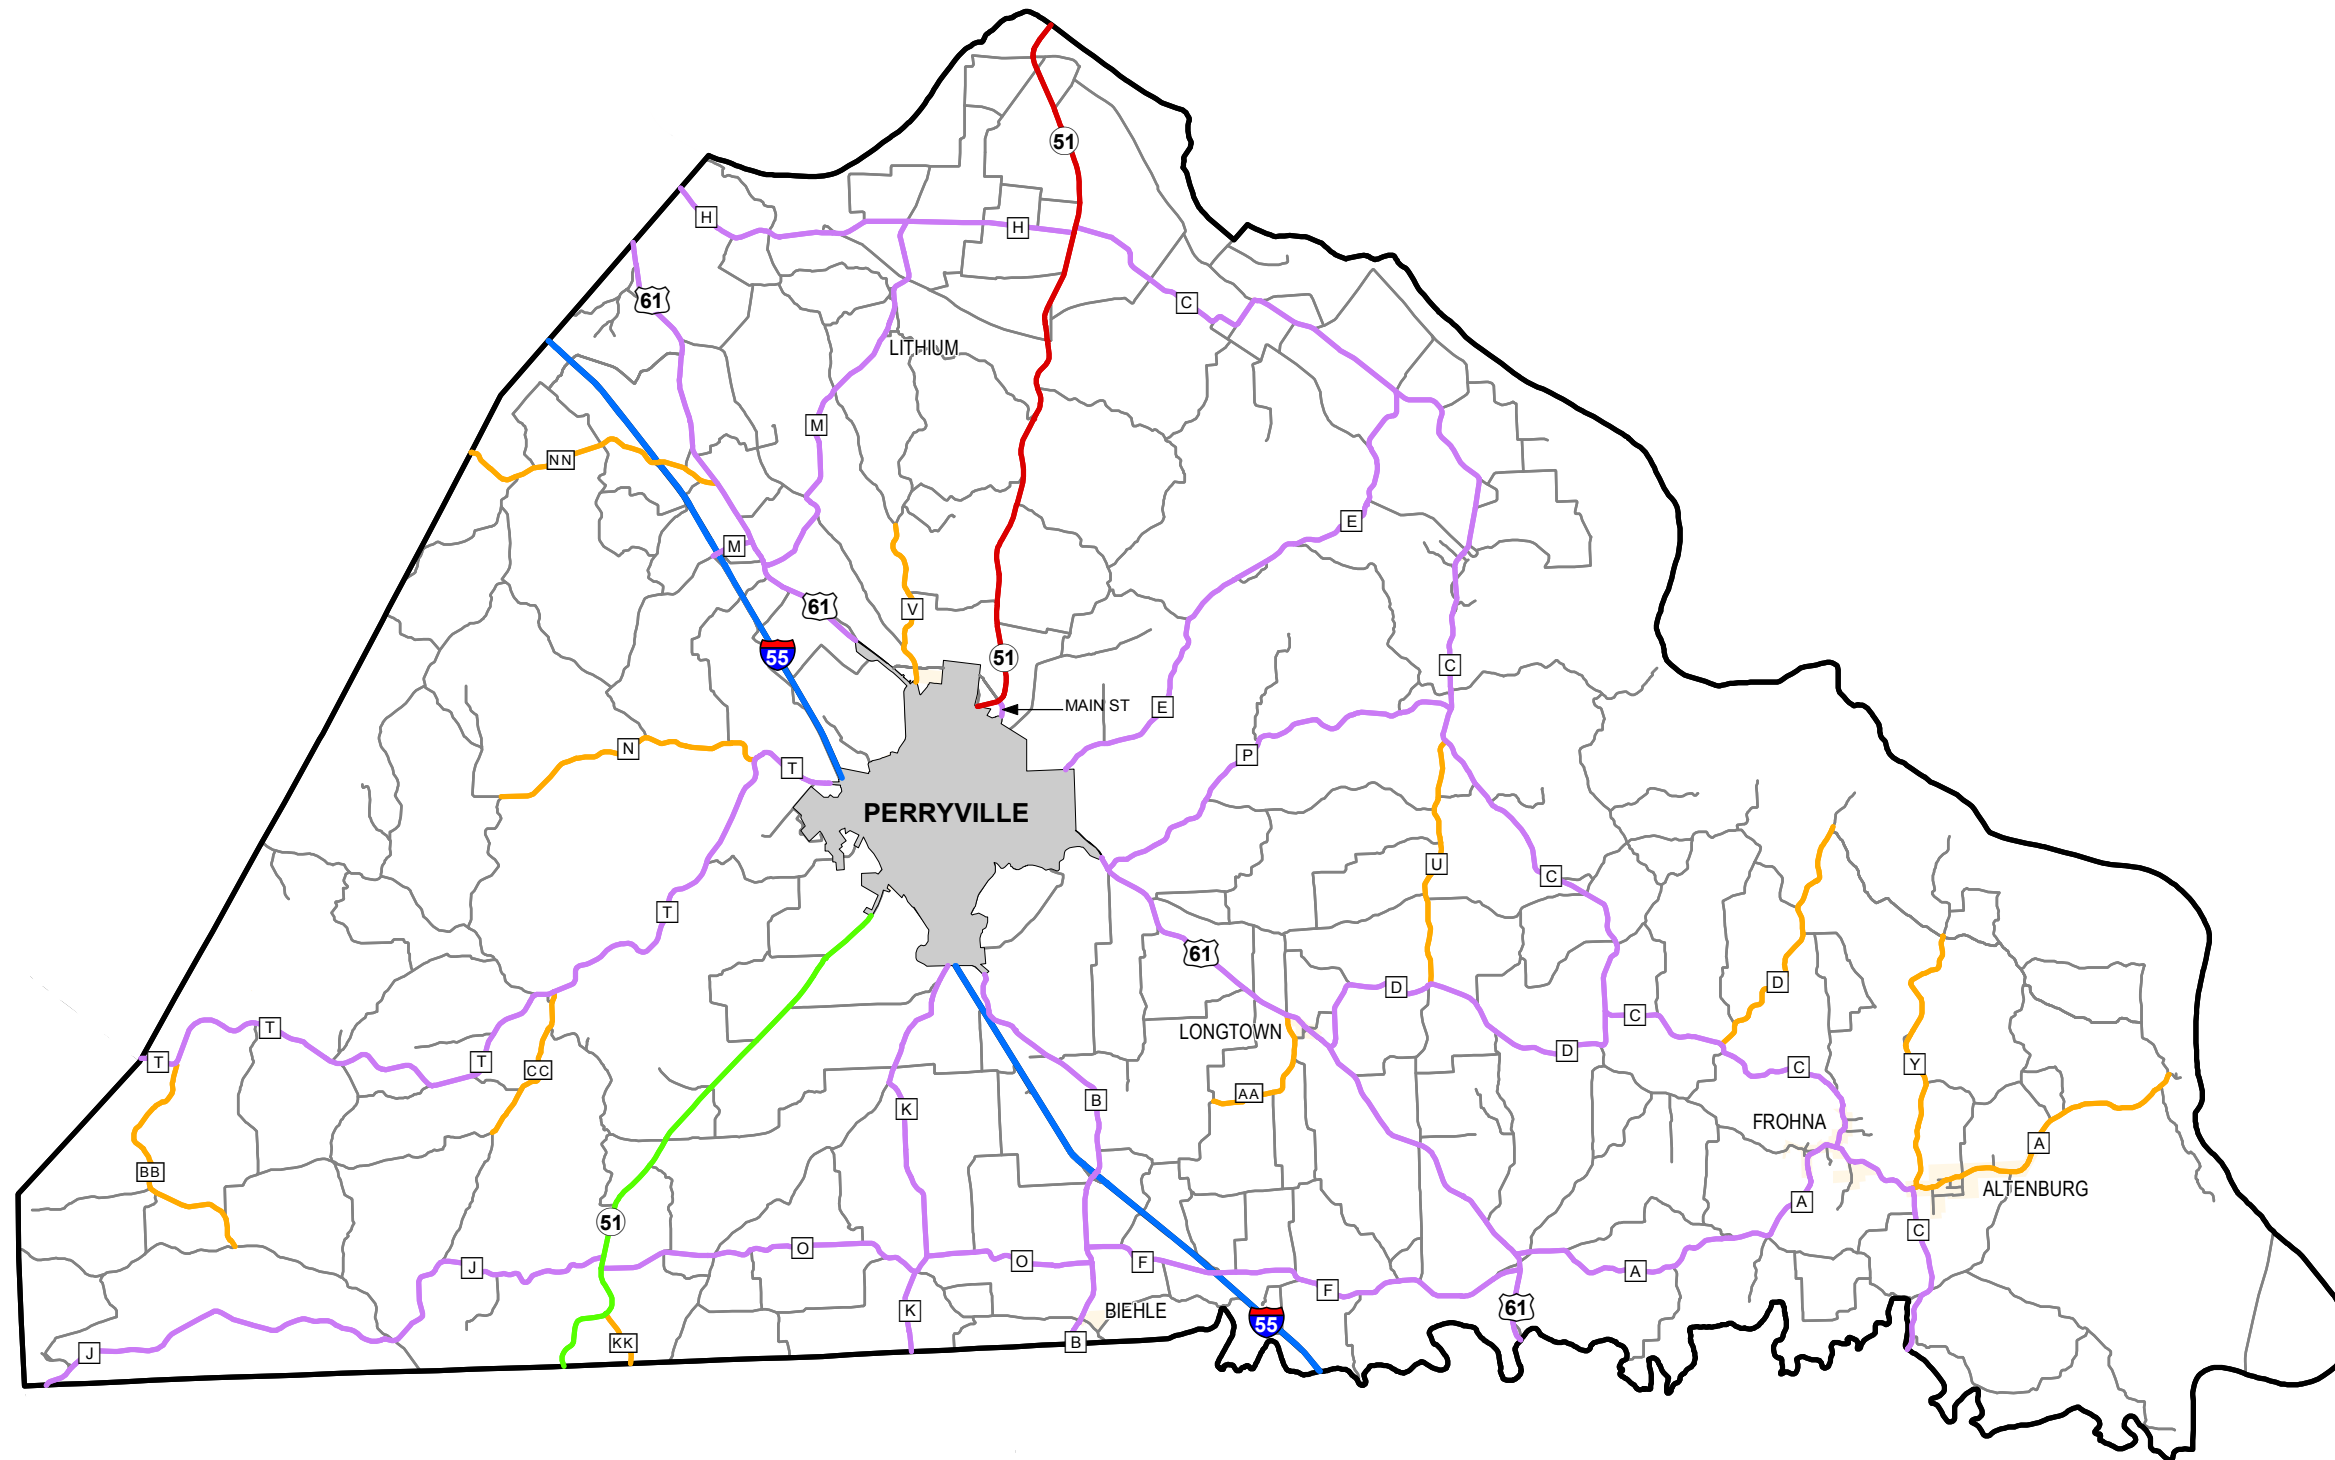

Rural Functional Classification

PERRY COUNTY

Missouri

FUNCTIONAL CLASS	
Interstate	
Other Freeway and Expressway	
Other Principal Arterial	
Minor Arterial	
Major Collector	
Minor Collector	
Local	
CITY	
URBAN AREA	

Federal-Aid highways exclude local roads and rural minor collectors.

Transportation Planning

105 W. Capitol Ave.
 Jefferson City, MO 65102
 Phone (573) 526-5478
 Fax (573) 526-8052

Approved February 6, 2020