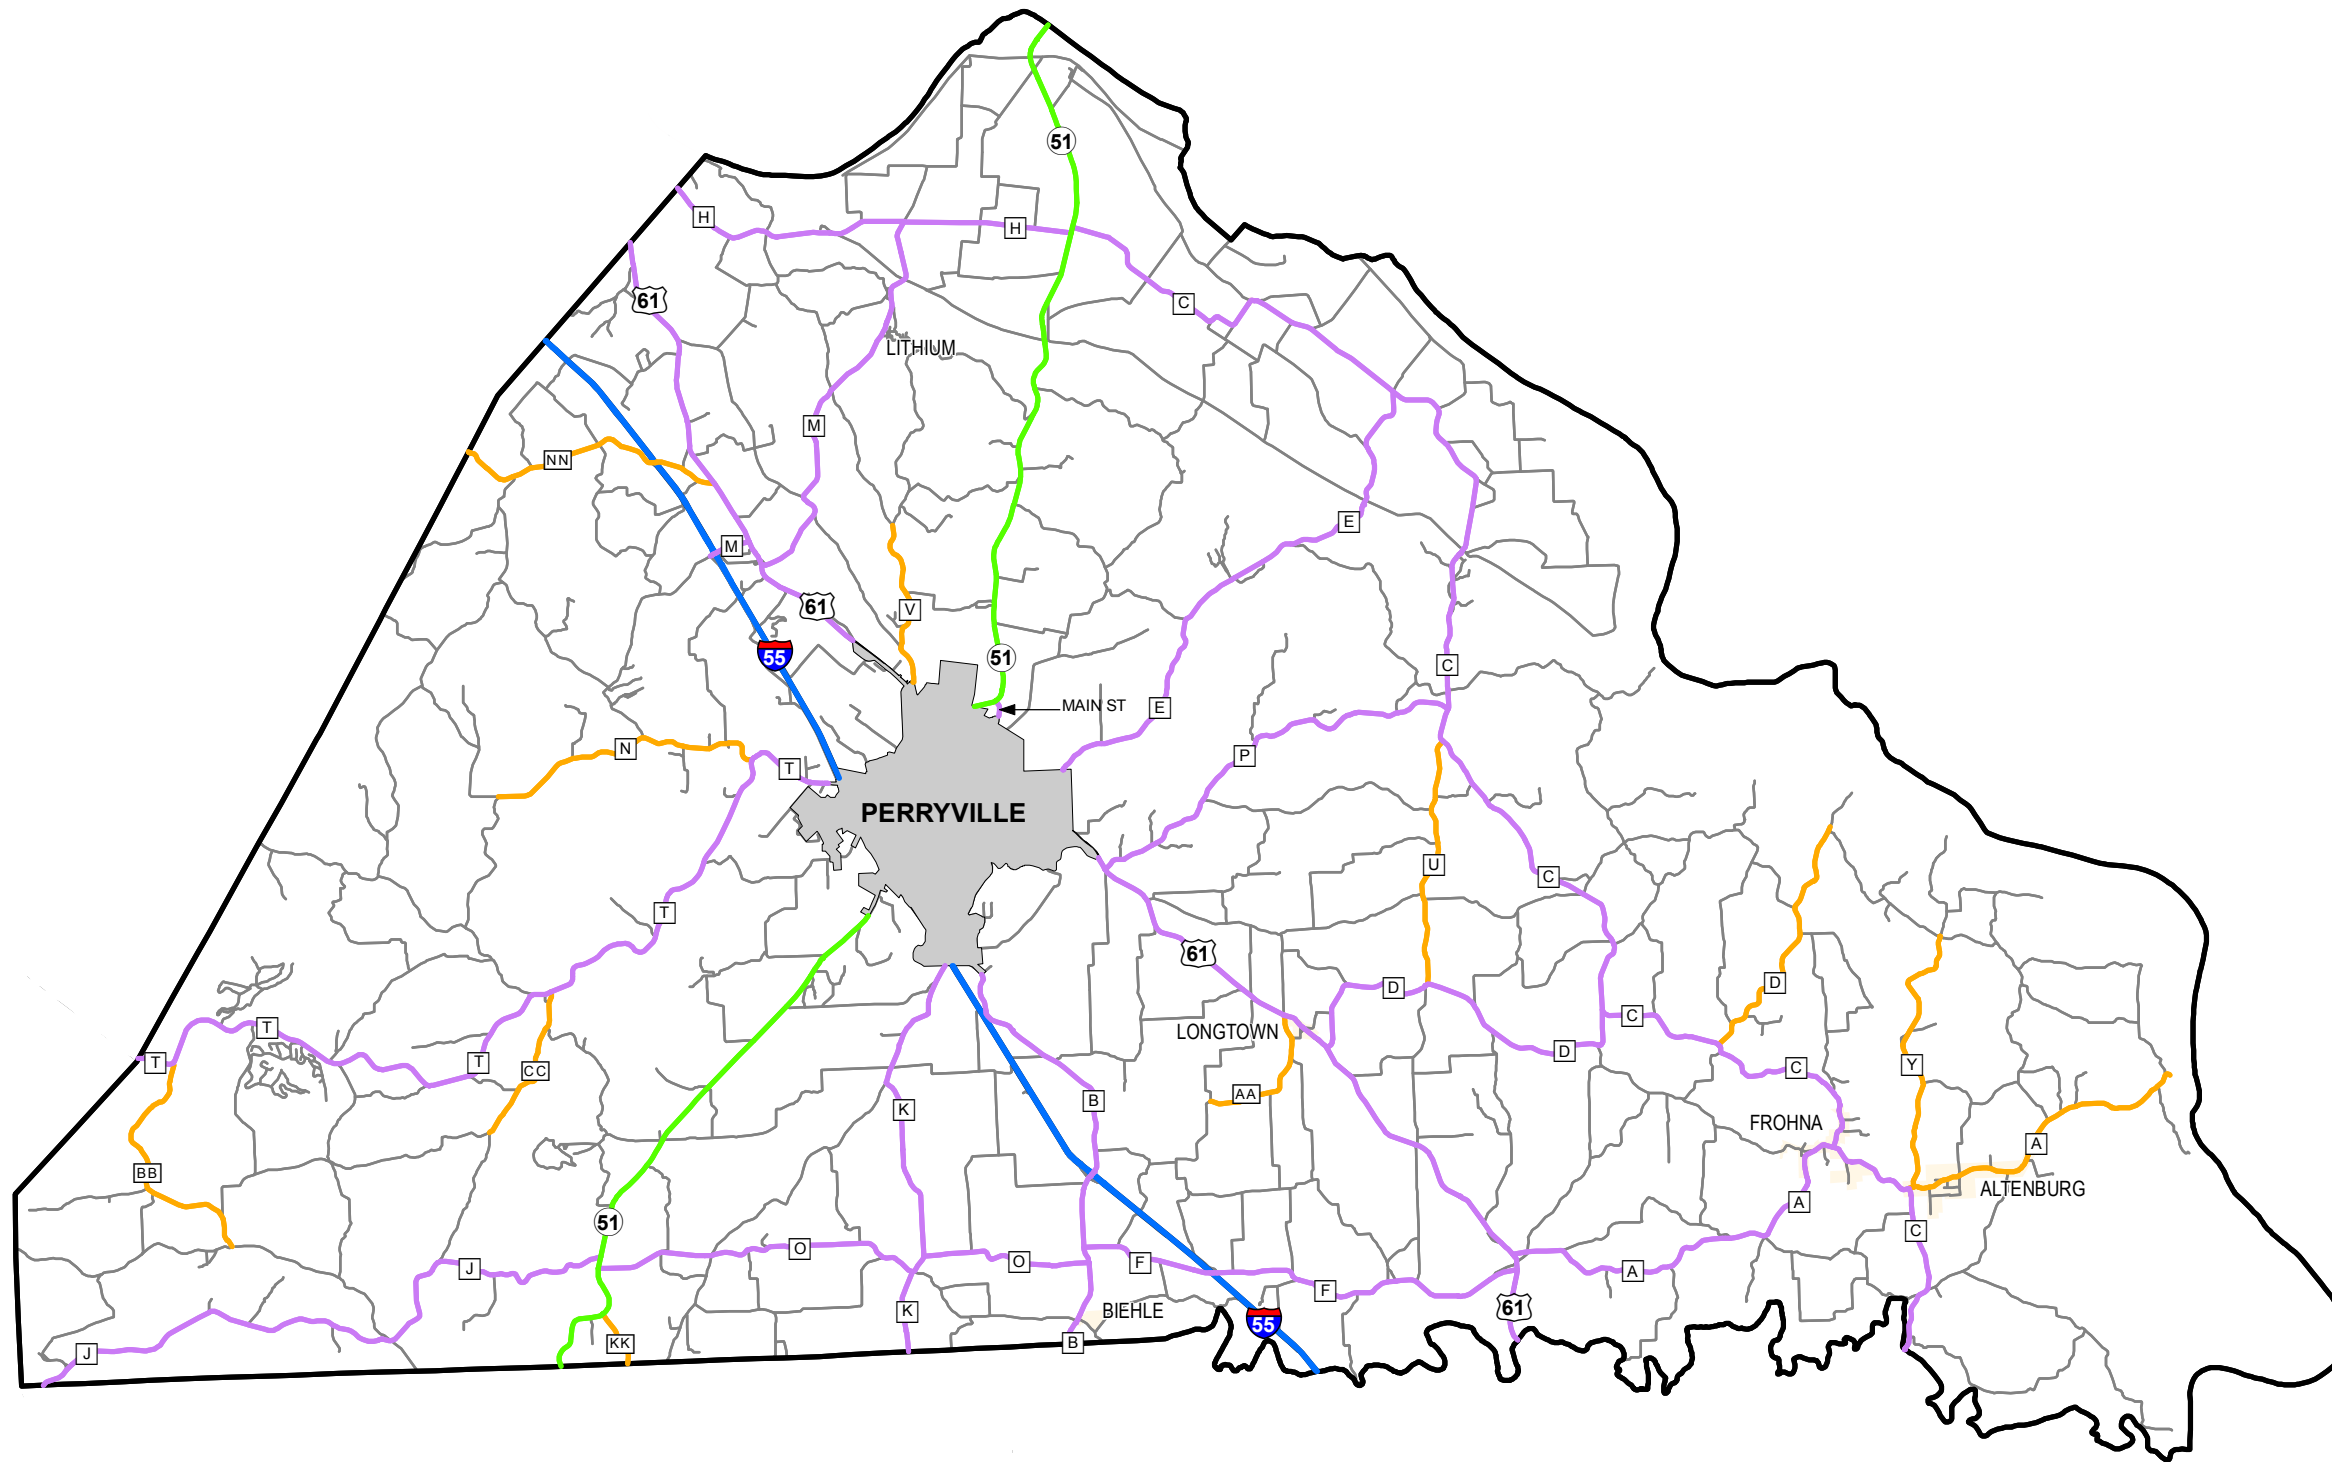

# Rural Functional Classification

**PERRY COUNTY**

Missouri

FUNCTIONAL CLASS	
Interstate	
Other Freeway and Expressway	
Other Principal Arterial	
Minor Arterial	
Major Collector	
Minor Collector	
Local	
CITY	
URBAN AREA	

Federal-Aid highways exclude local roads and rural minor collectors.

Transportation Planning

105 W. Capitol Ave.  
 Jefferson City, MO 65102  
 Phone (573) 526-5478  
 Fax (573) 526-8052

Approved December 13, 2012