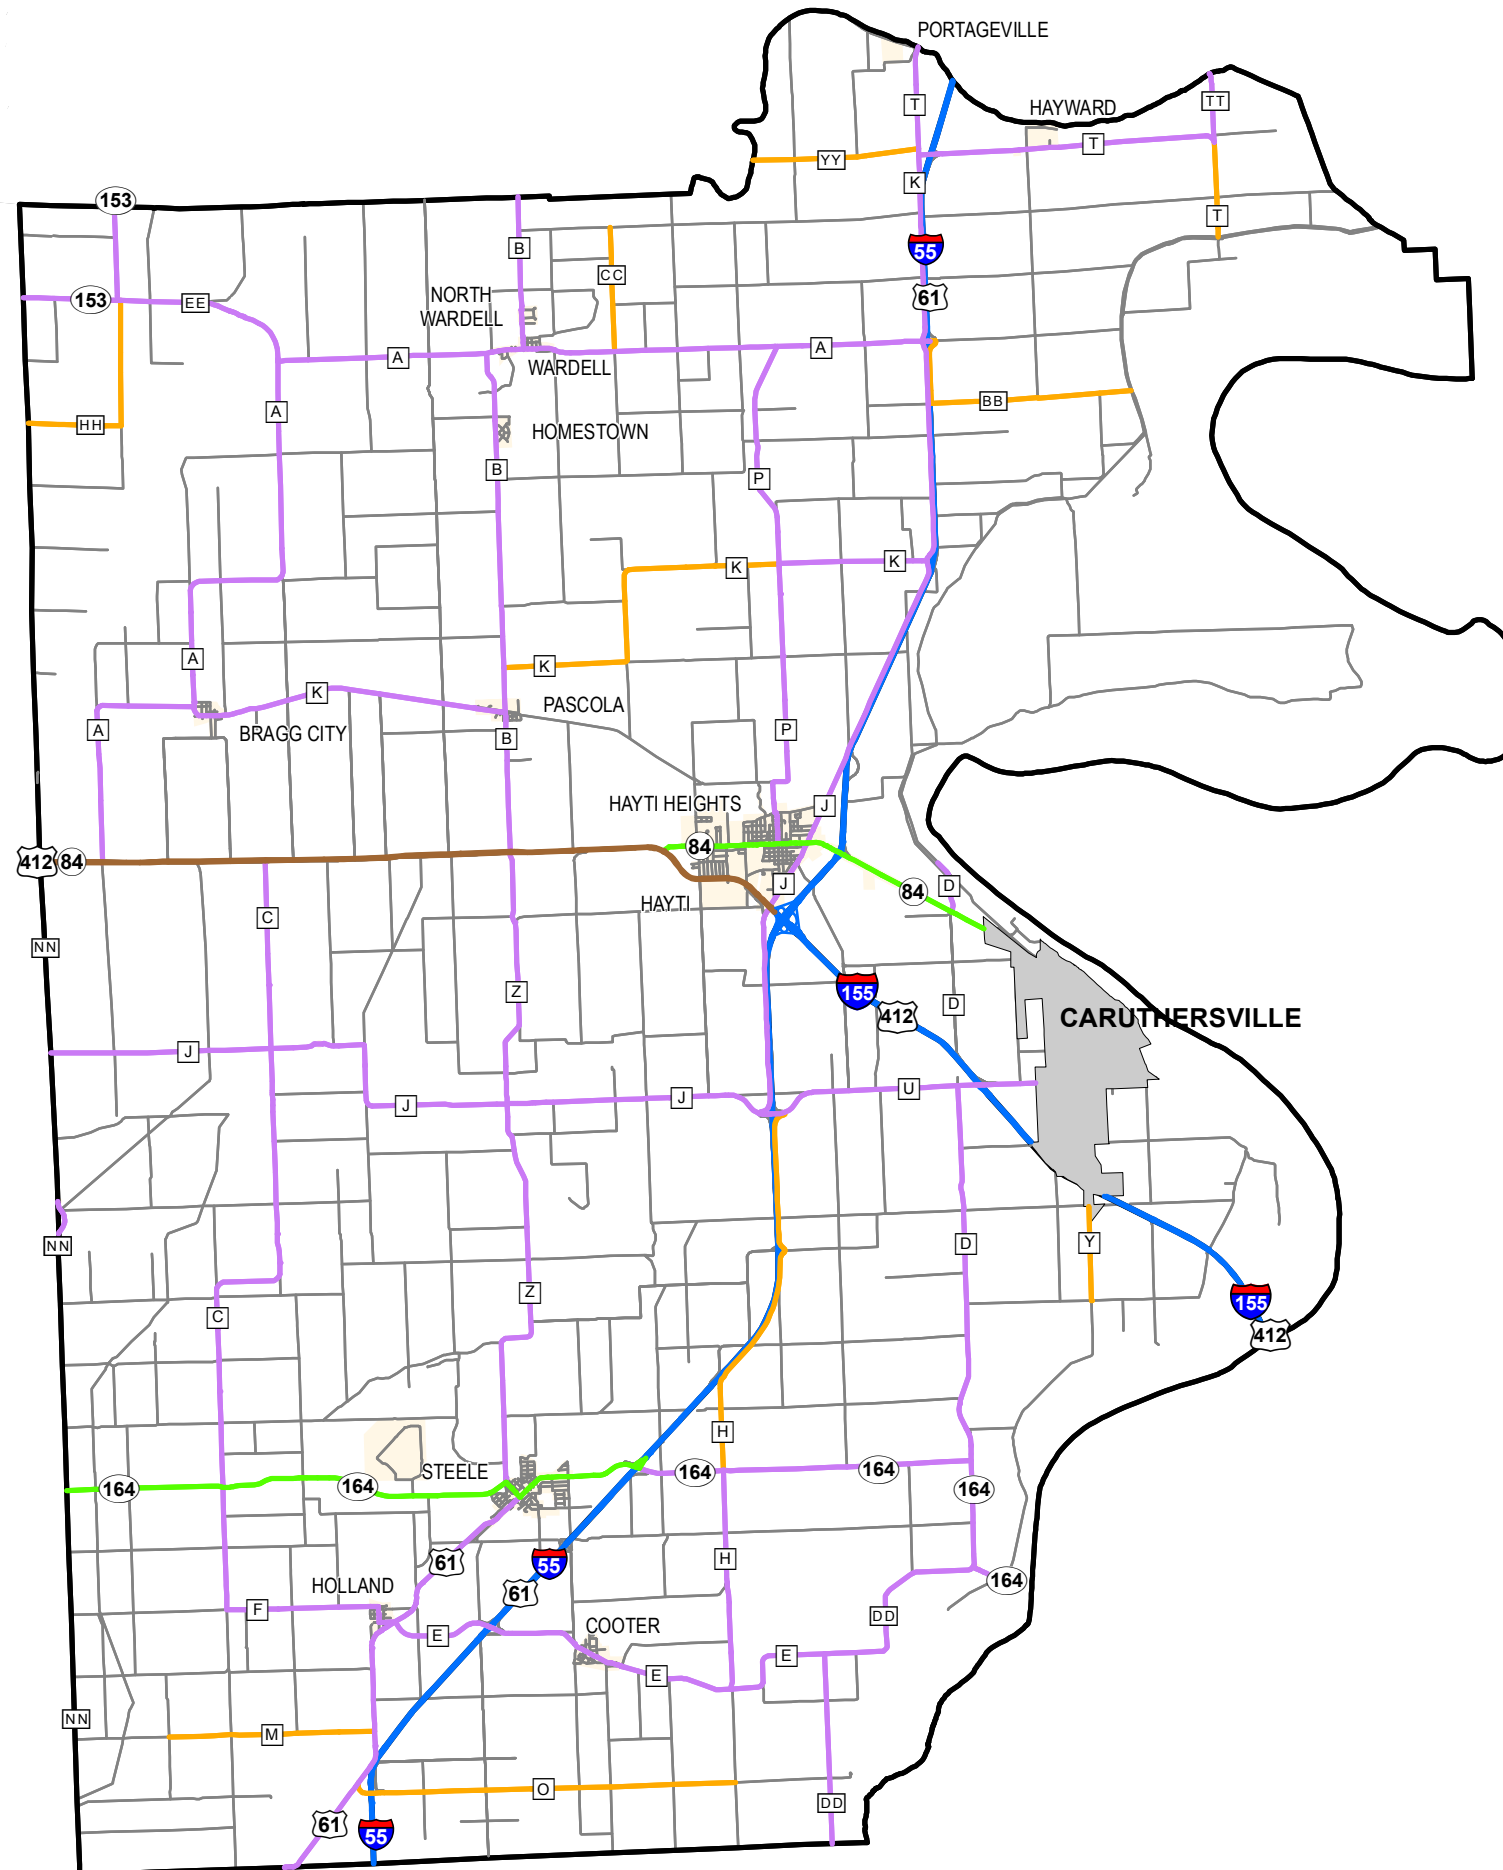

## PEMISCOT COUNTY

### Missouri

FUNCTIONAL CLASS	
Interstate	
Other Freeway and Expressway	
Other Principal Arterial	
Minor Arterial	
Major Collector	
Minor Collector	
Local	
CITY	
URBAN AREA	

Federal-Aid highways exclude local roads and rural minor collectors.