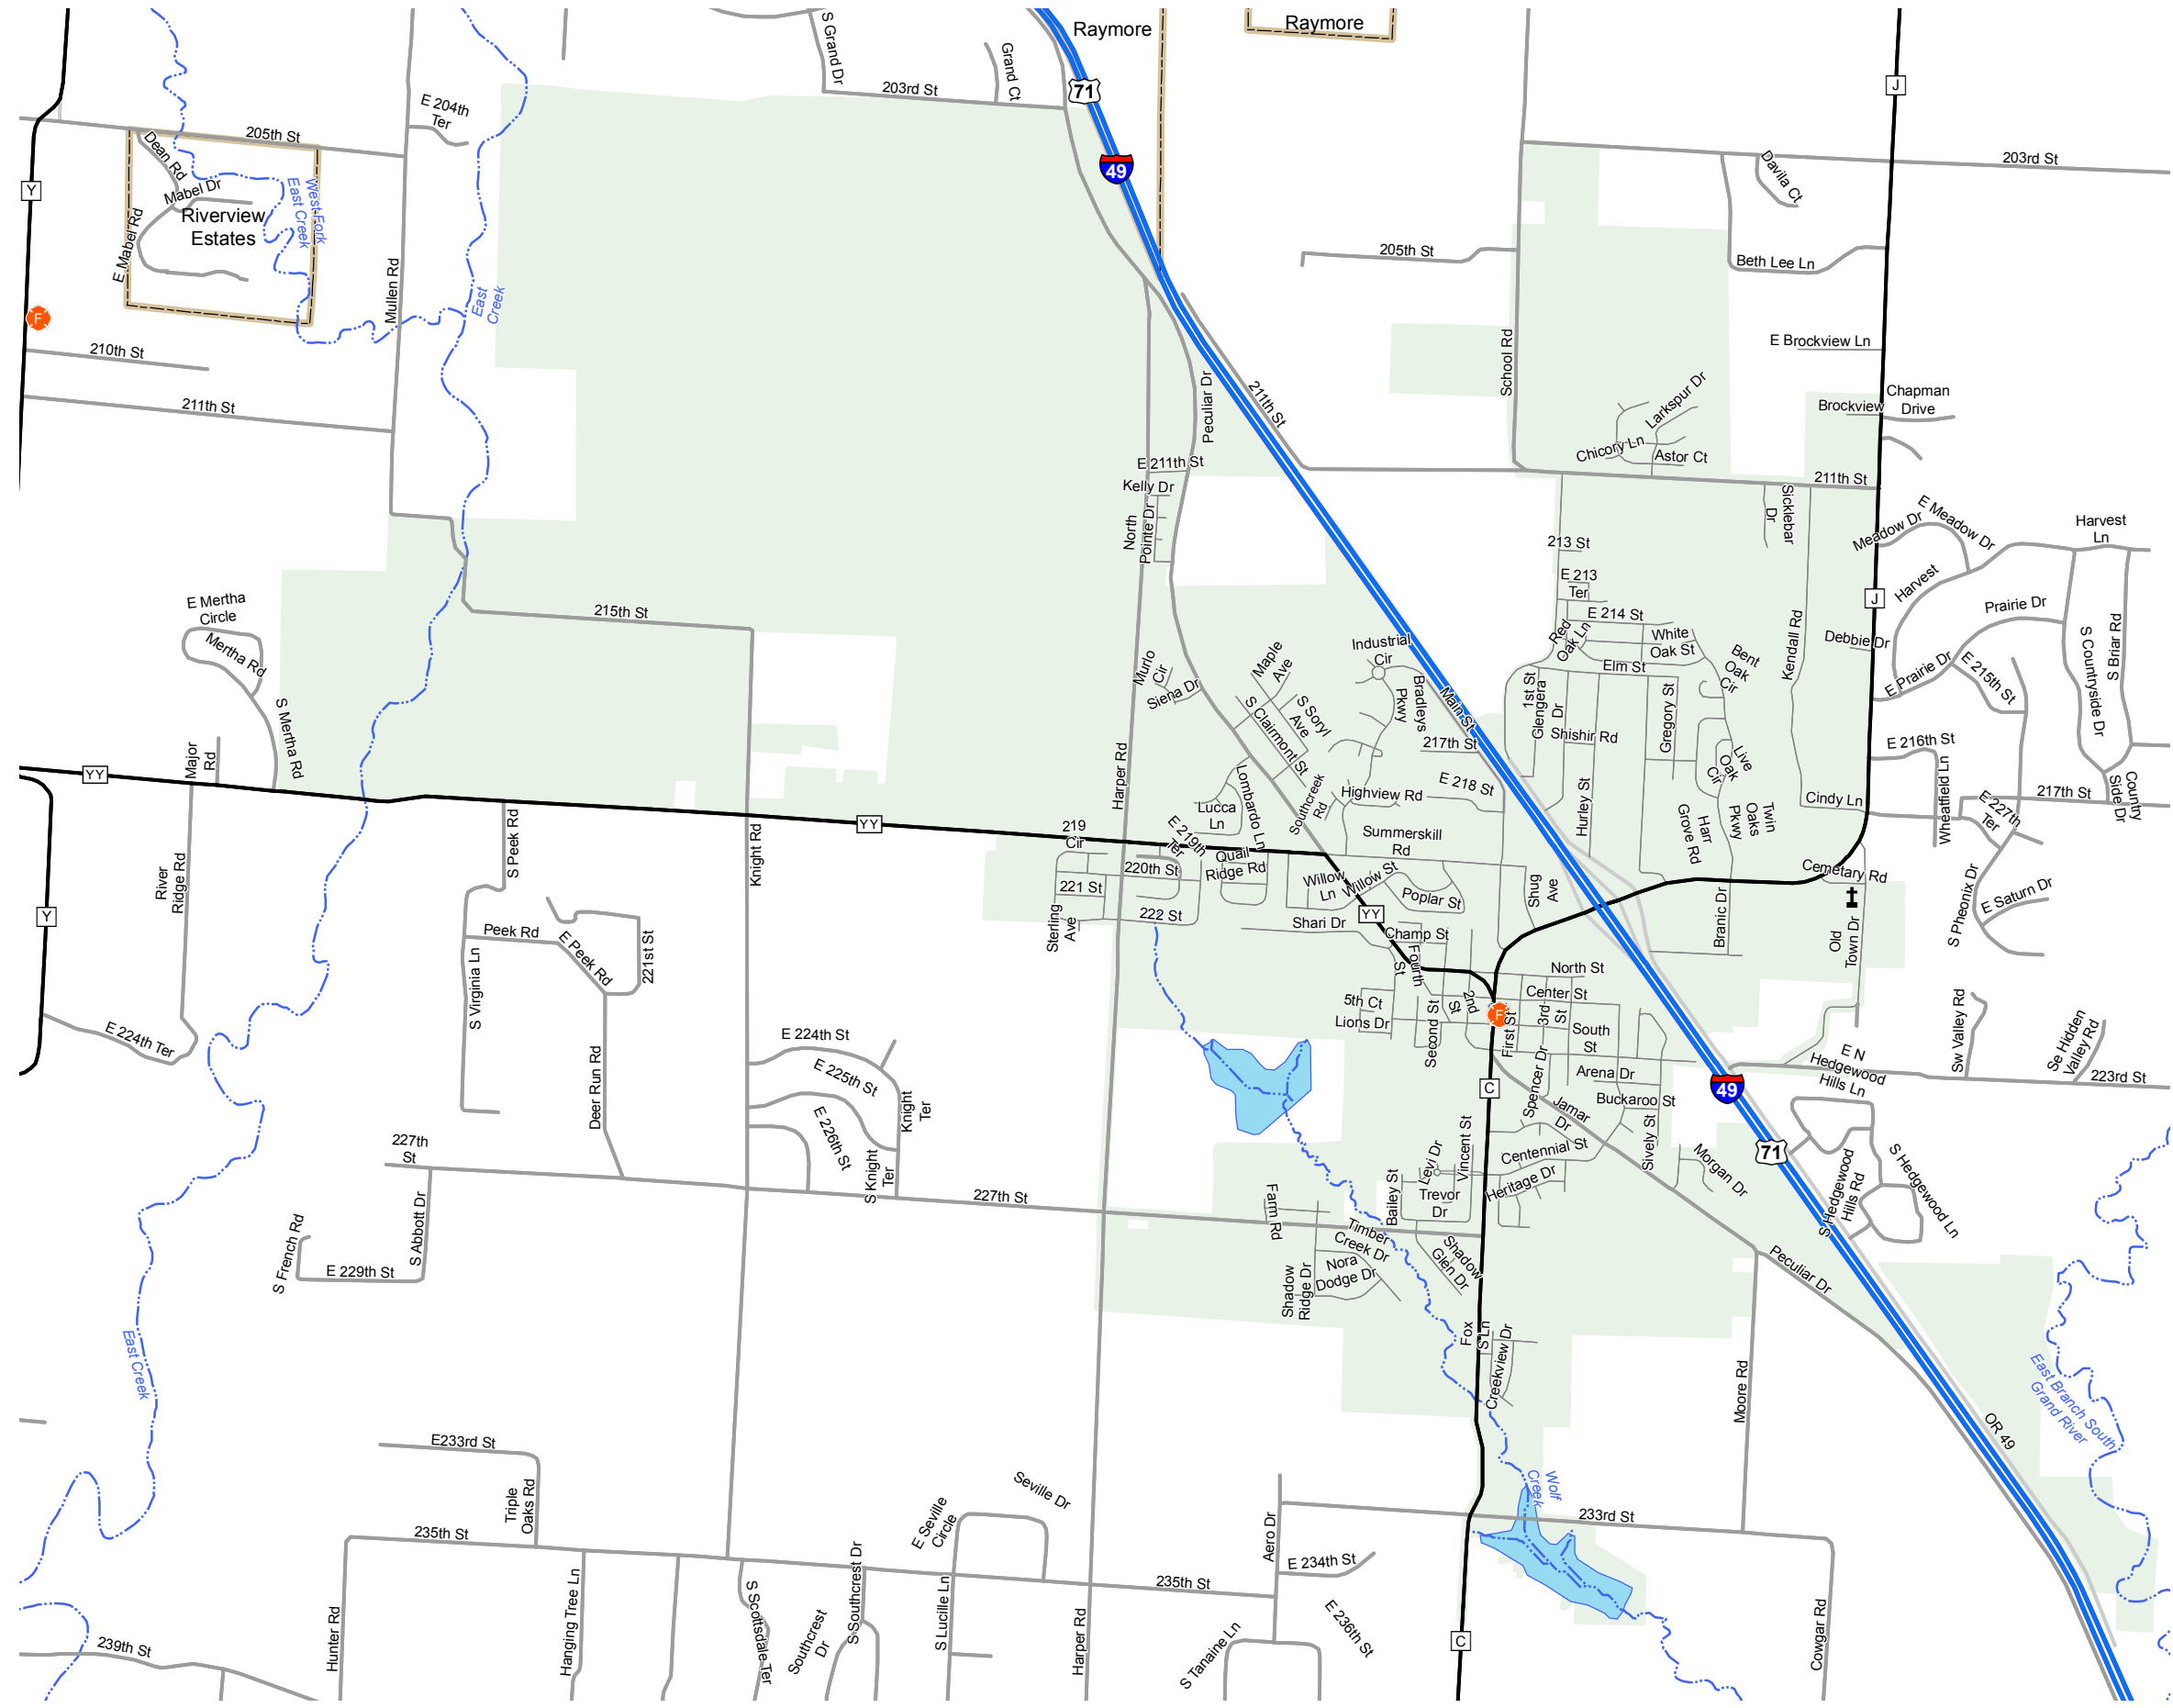

# PECULIAR

CASS COUNTY

MISSOURI

KANSAS CITY DISTRICT

2015

### Legend

- Interstate
- Interstate Loop
- US Route
- Business Route
- Missouri Route
- Letter Route
- County Road
- Railroad
- City Street
- Other Routes
- River or Stream
- Lake or Large River
- City Limits
- County Boundary
- Surrounding City Limits
- Fire Department
- Law Enforcement
- MSHP Office
- County Courthouse
- Hospital
- MoDOT Office
- MoDot Maintenance Building
- Cemeteries
- Airport
- Amtrak Stations