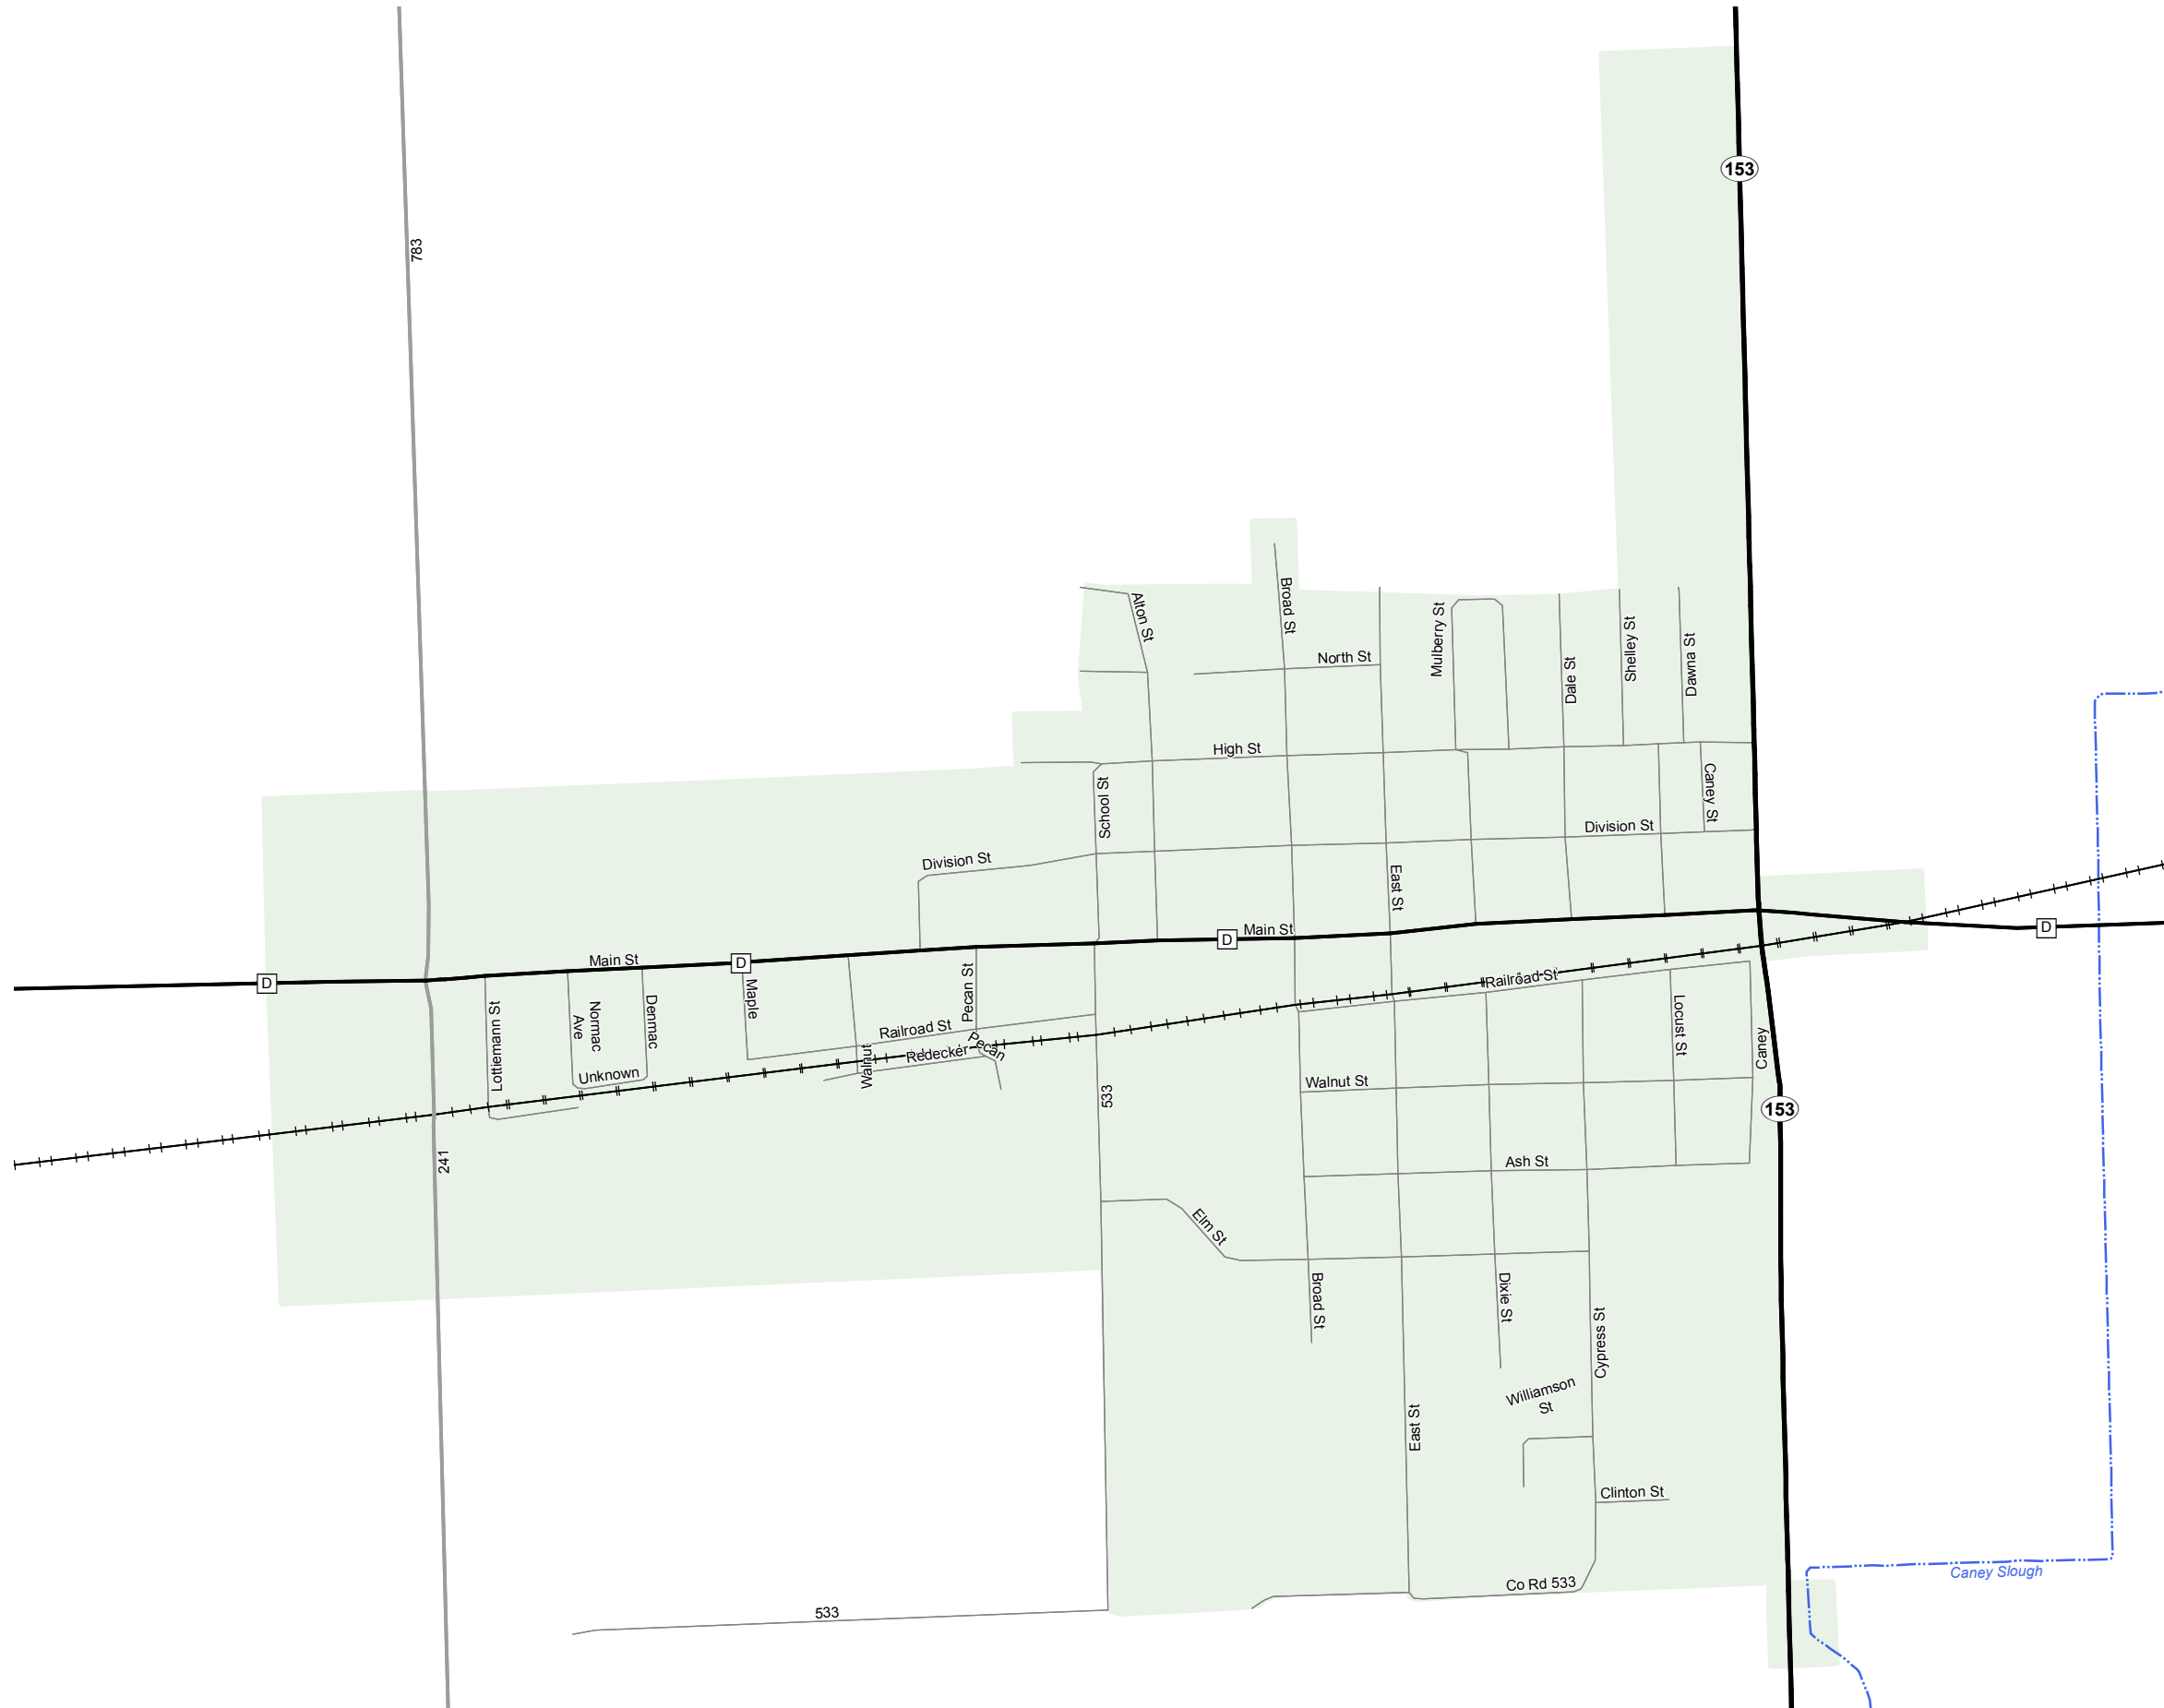

PARMA

NEW MADRID COUNTY

MISSOURI

SOUTHEAST DISTRICT

2015

Legend

- Interstate
- Interstate Loop
- US Route
- Business Route
- Missouri Route
- Letter Route
- County Road
- Railroad
- City Street
- Other Routes
- River or Stream
- Lake or Large River
- City Limits
- County Boundary
- Surrounding City Limits