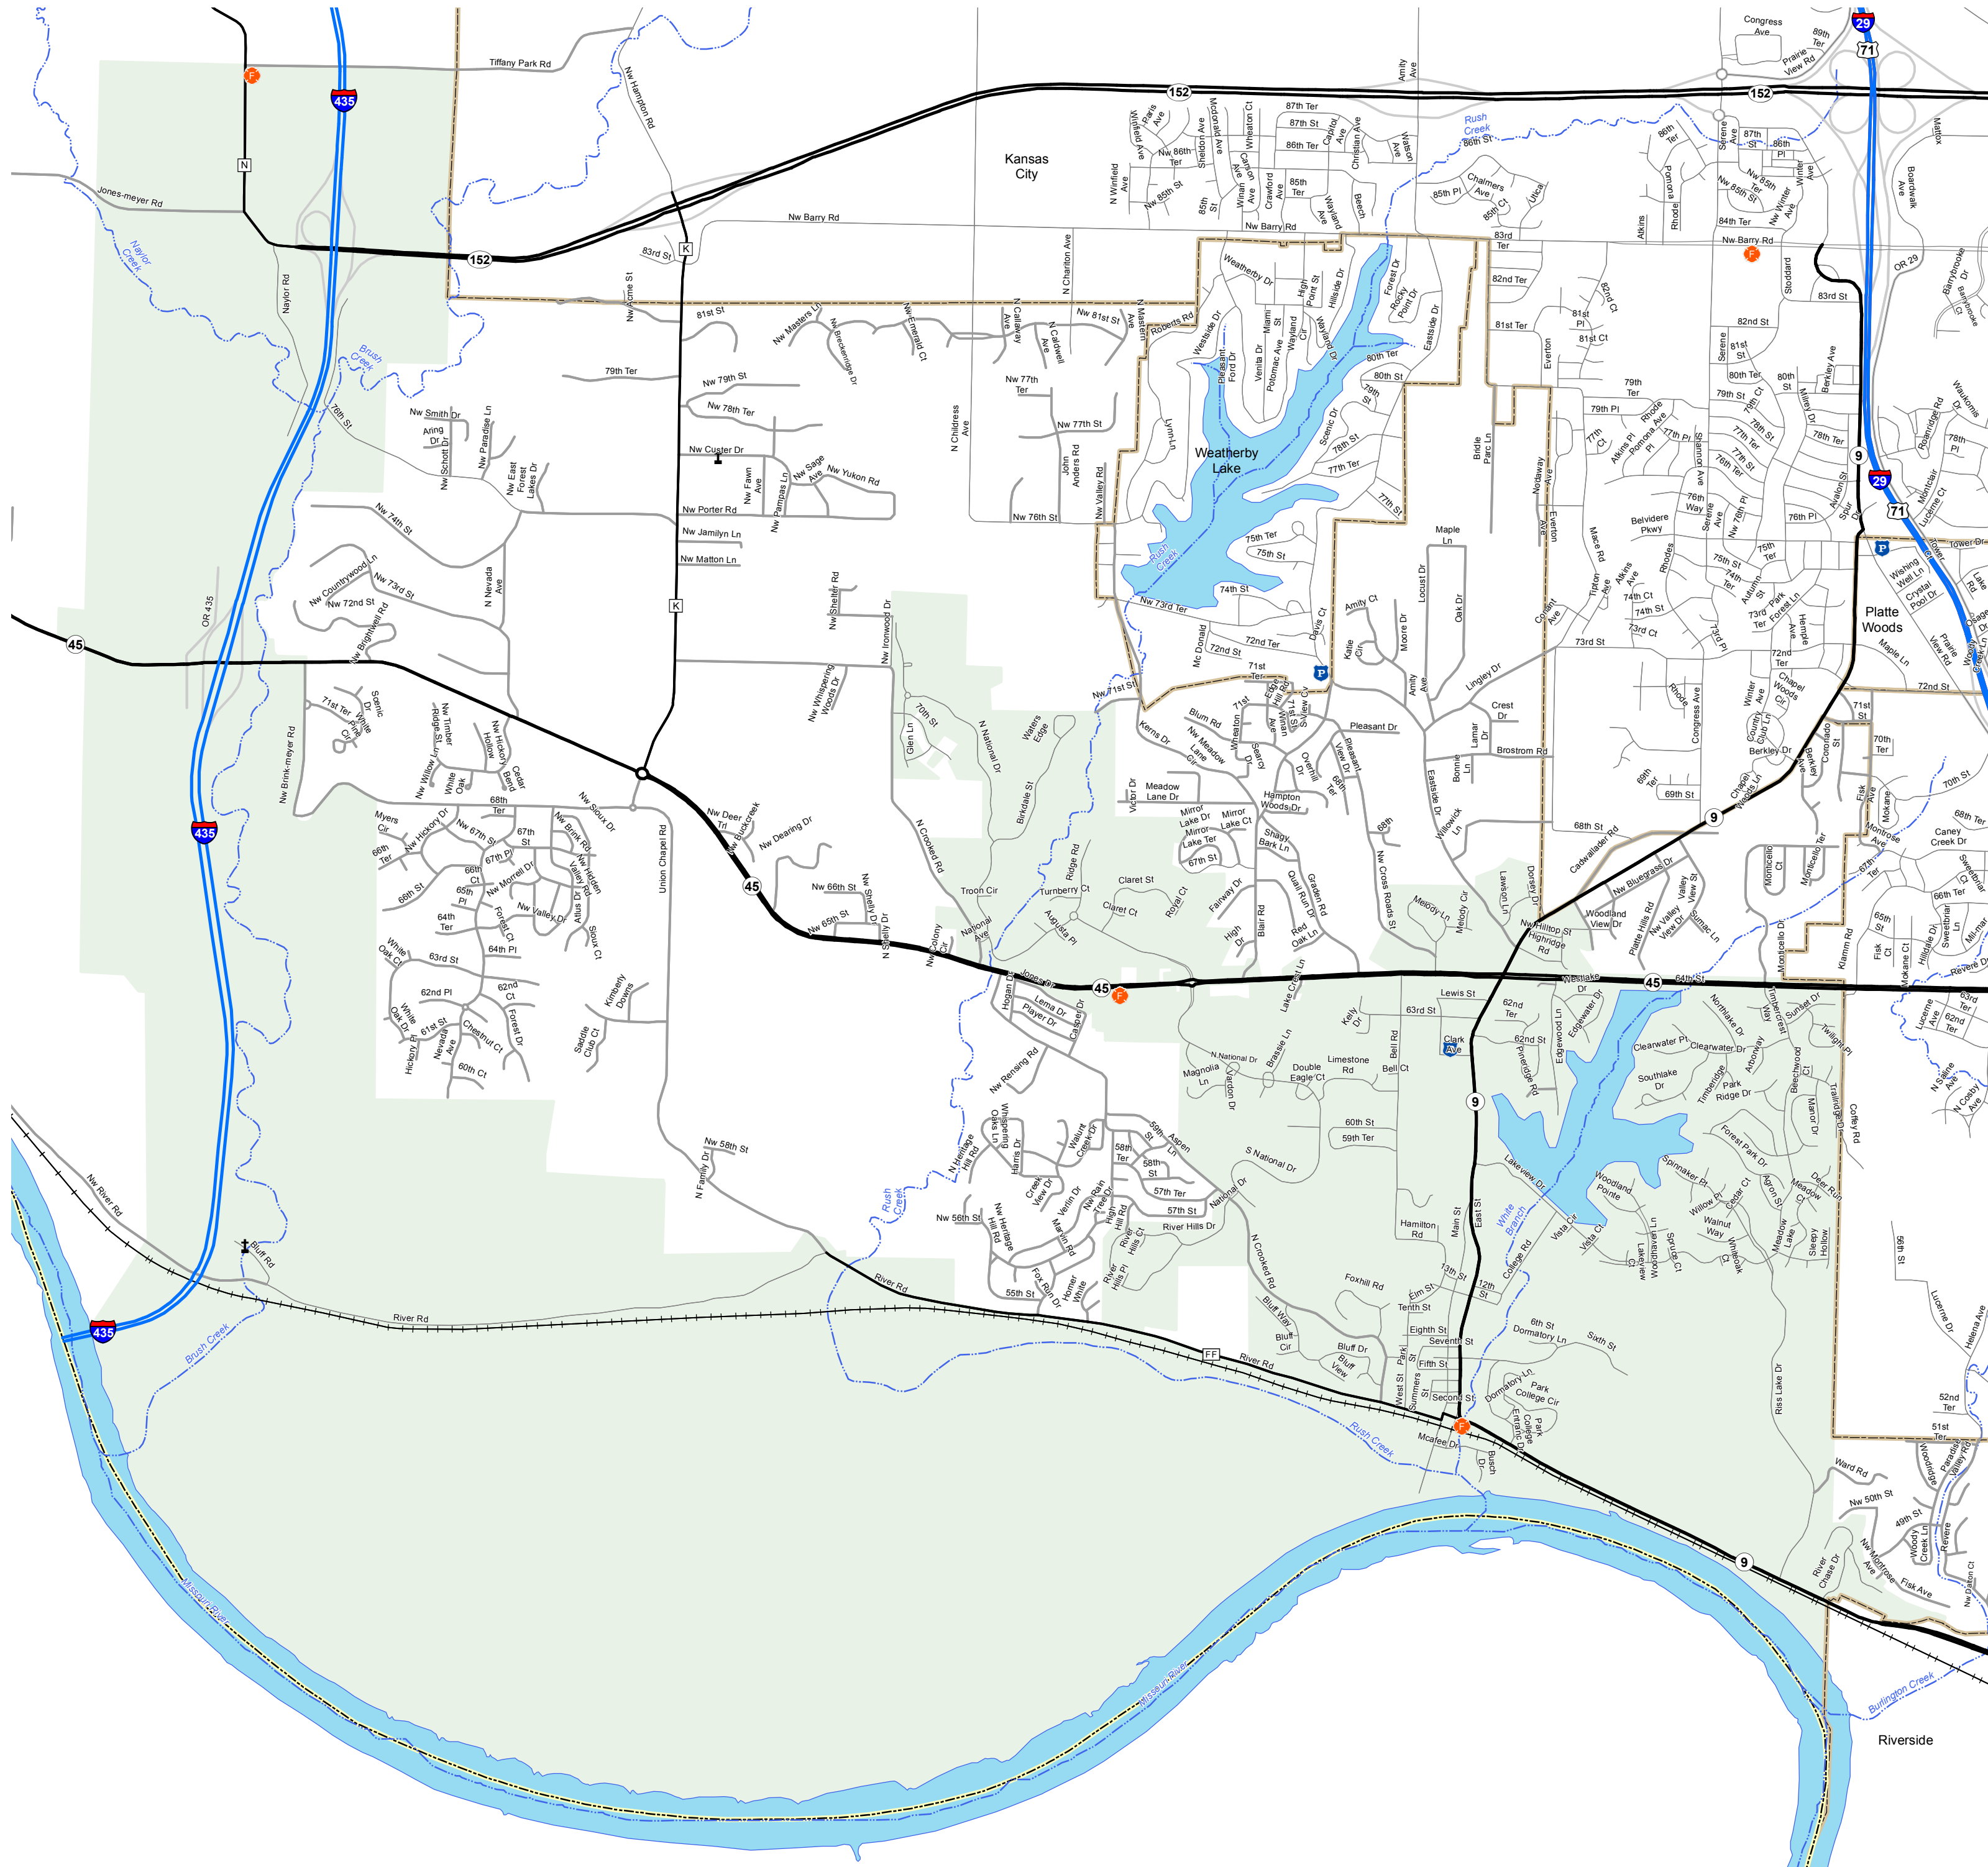

PARKVILLE

PLATTE COUNTY

MISSOURI

KANSAS CITY DISTRICT

2015

- Legend**
- Interstate
 - Interstate Loop
 - US Route
 - Business Route
 - Missouri Route
 - Letter Route
 - County Road
 - Railroad
 - City Street
 - Other Routes
 - River or Stream
 - Lake or Large River
 - City Limits
 - - - County Boundary
 - - - Surrounding City Limits
 - Fire Department
 - Law Enforcement
 - MSHP Office
 - ⊕ County Courthouse
 - ⊕ Hospital
 - MoDOT Office
 - MoDot Maintenance Building
 - ⊕ Cemeteries
 - ✈ Airport
 - ⊕ Amtrak Stations

MISSOURI DEPARTMENT OF TRANSPORTATION
 TRANSPORTATION PLANNING
 1-888-ASK-MODOT
 WWW.MODOT.ORG
 JANUARY, 2015

0 5501,100 2,200 3,300 4,400
 Feet