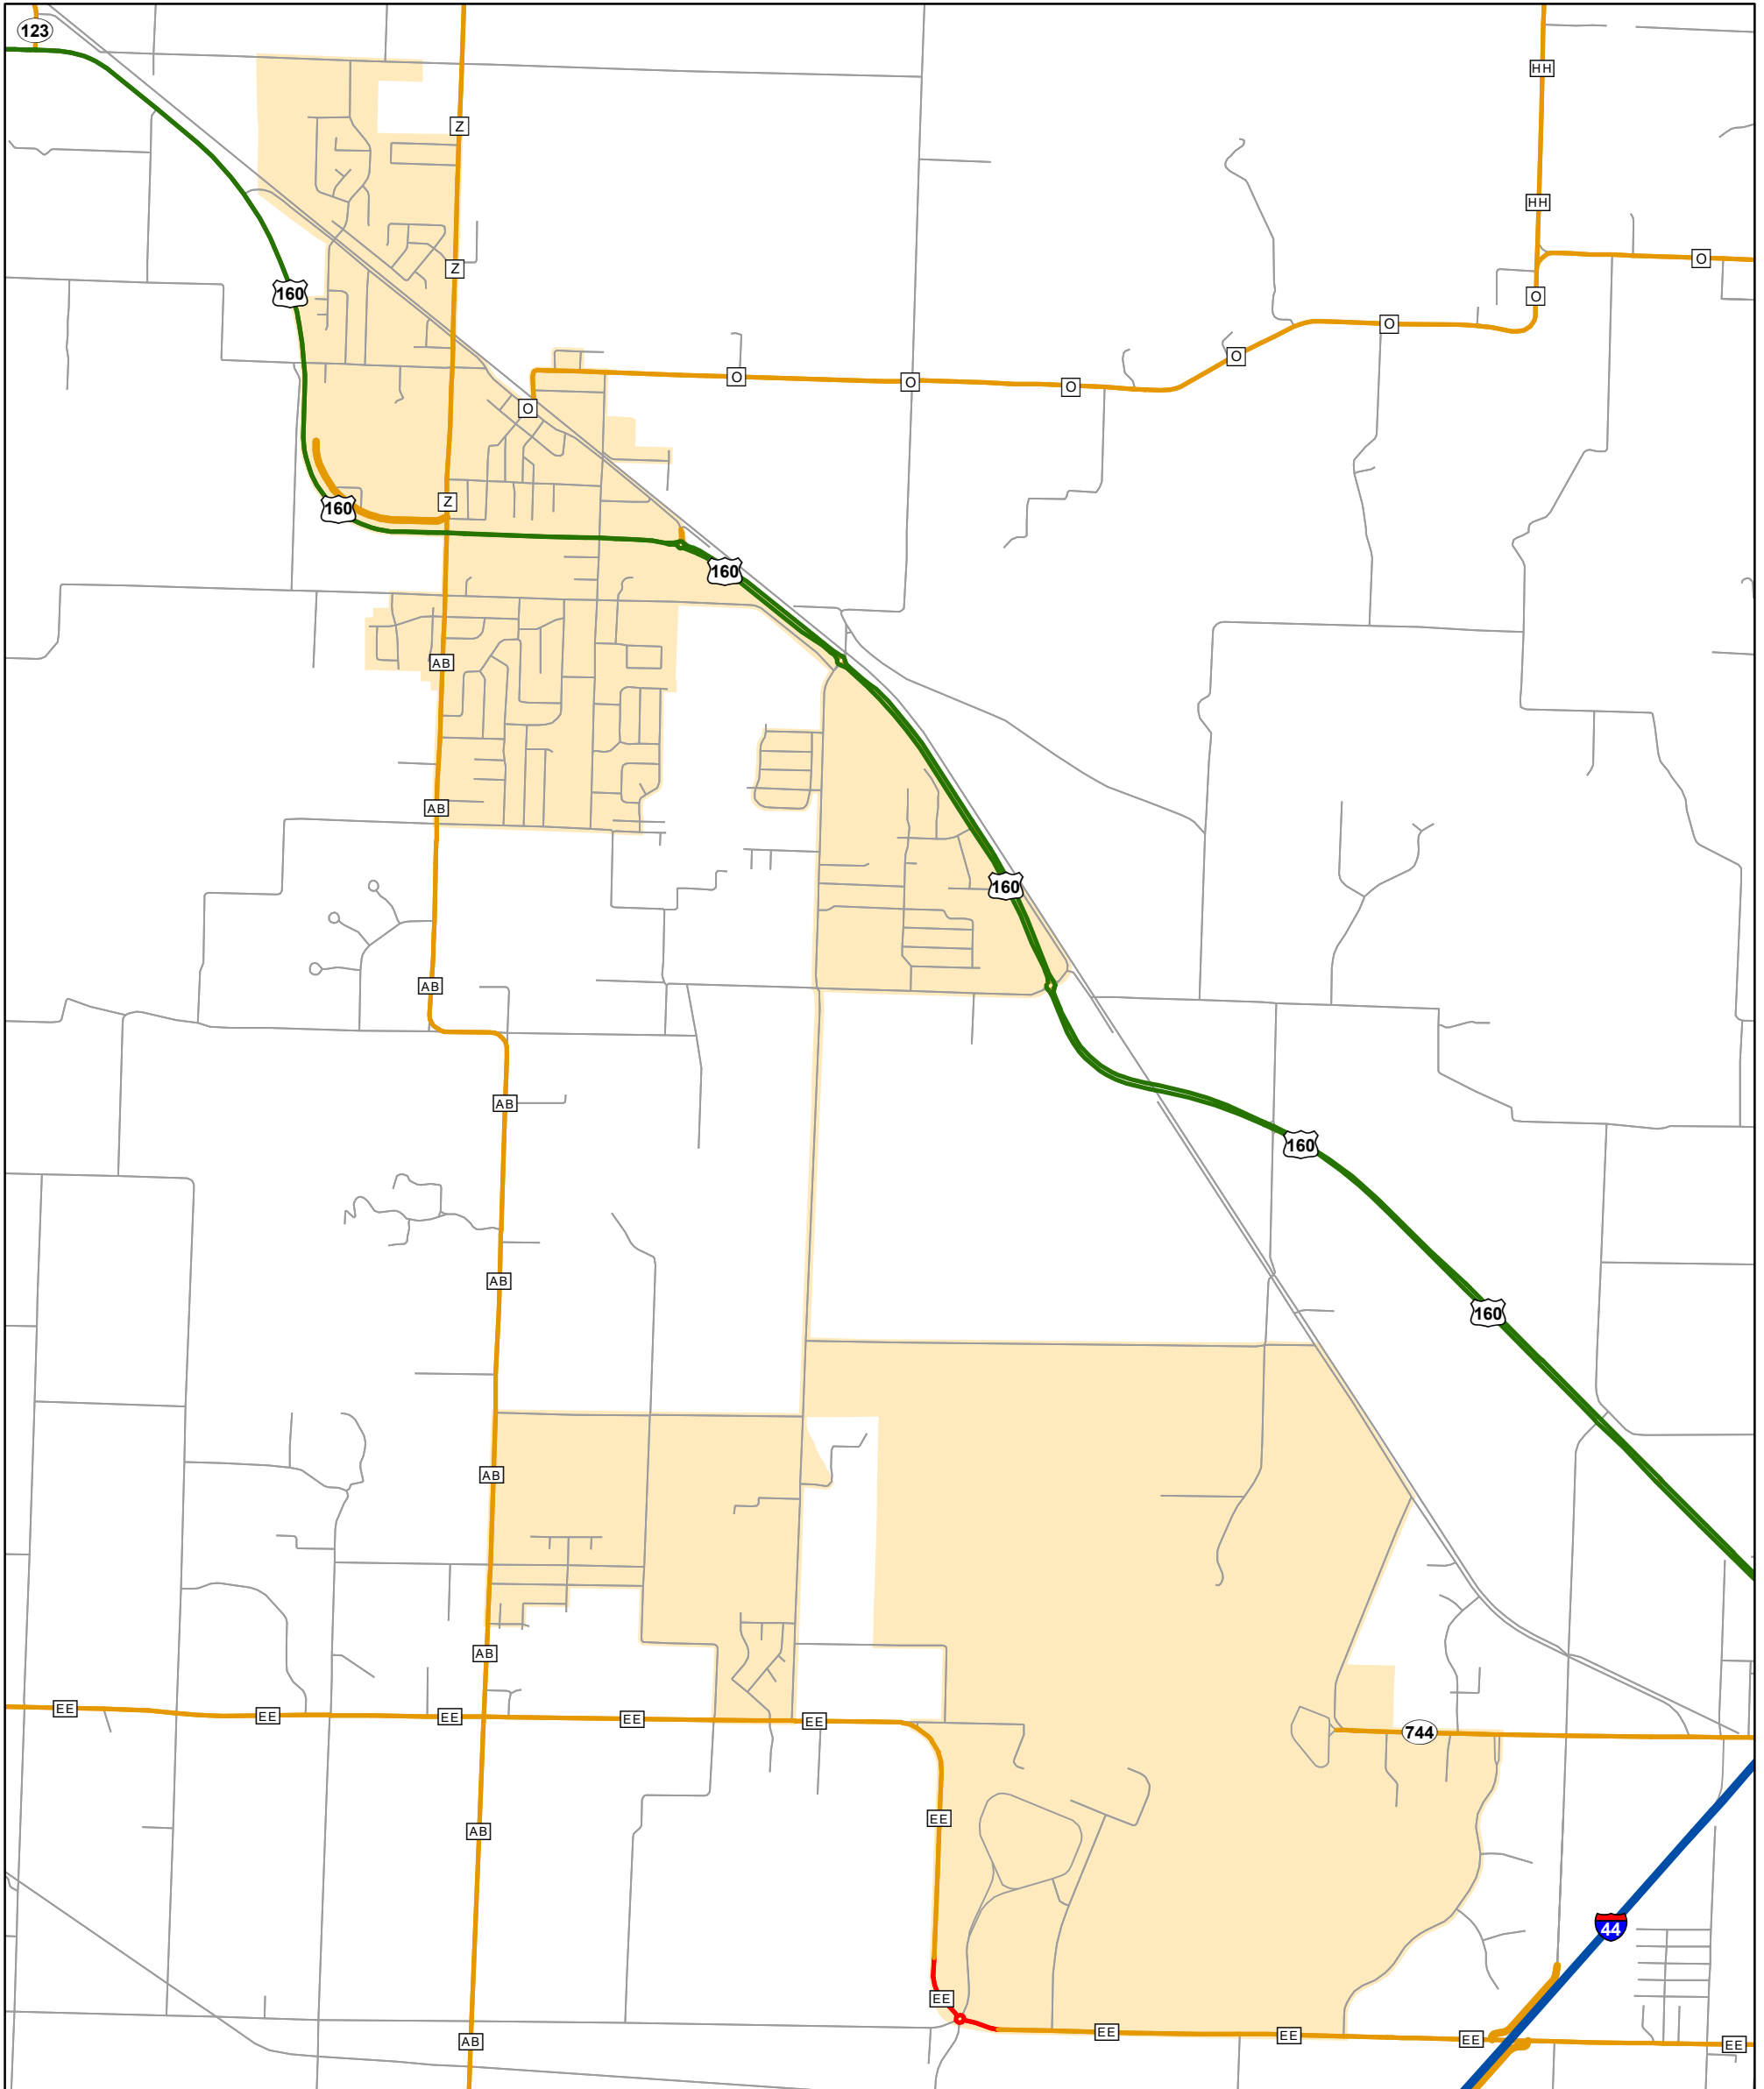

State System Urban Area

WILLARD, MISSOURI

105 W. Capitol Ave.
Jefferson City, MO 65102
Phone (573) 526-5478
Fax (573) 526-8052

April 2022

State System Class	Miles
Interstate	0
Primary	3.841
Supplementary	6.877
State Marked - NOS	
Other Roads	
Urban Area	