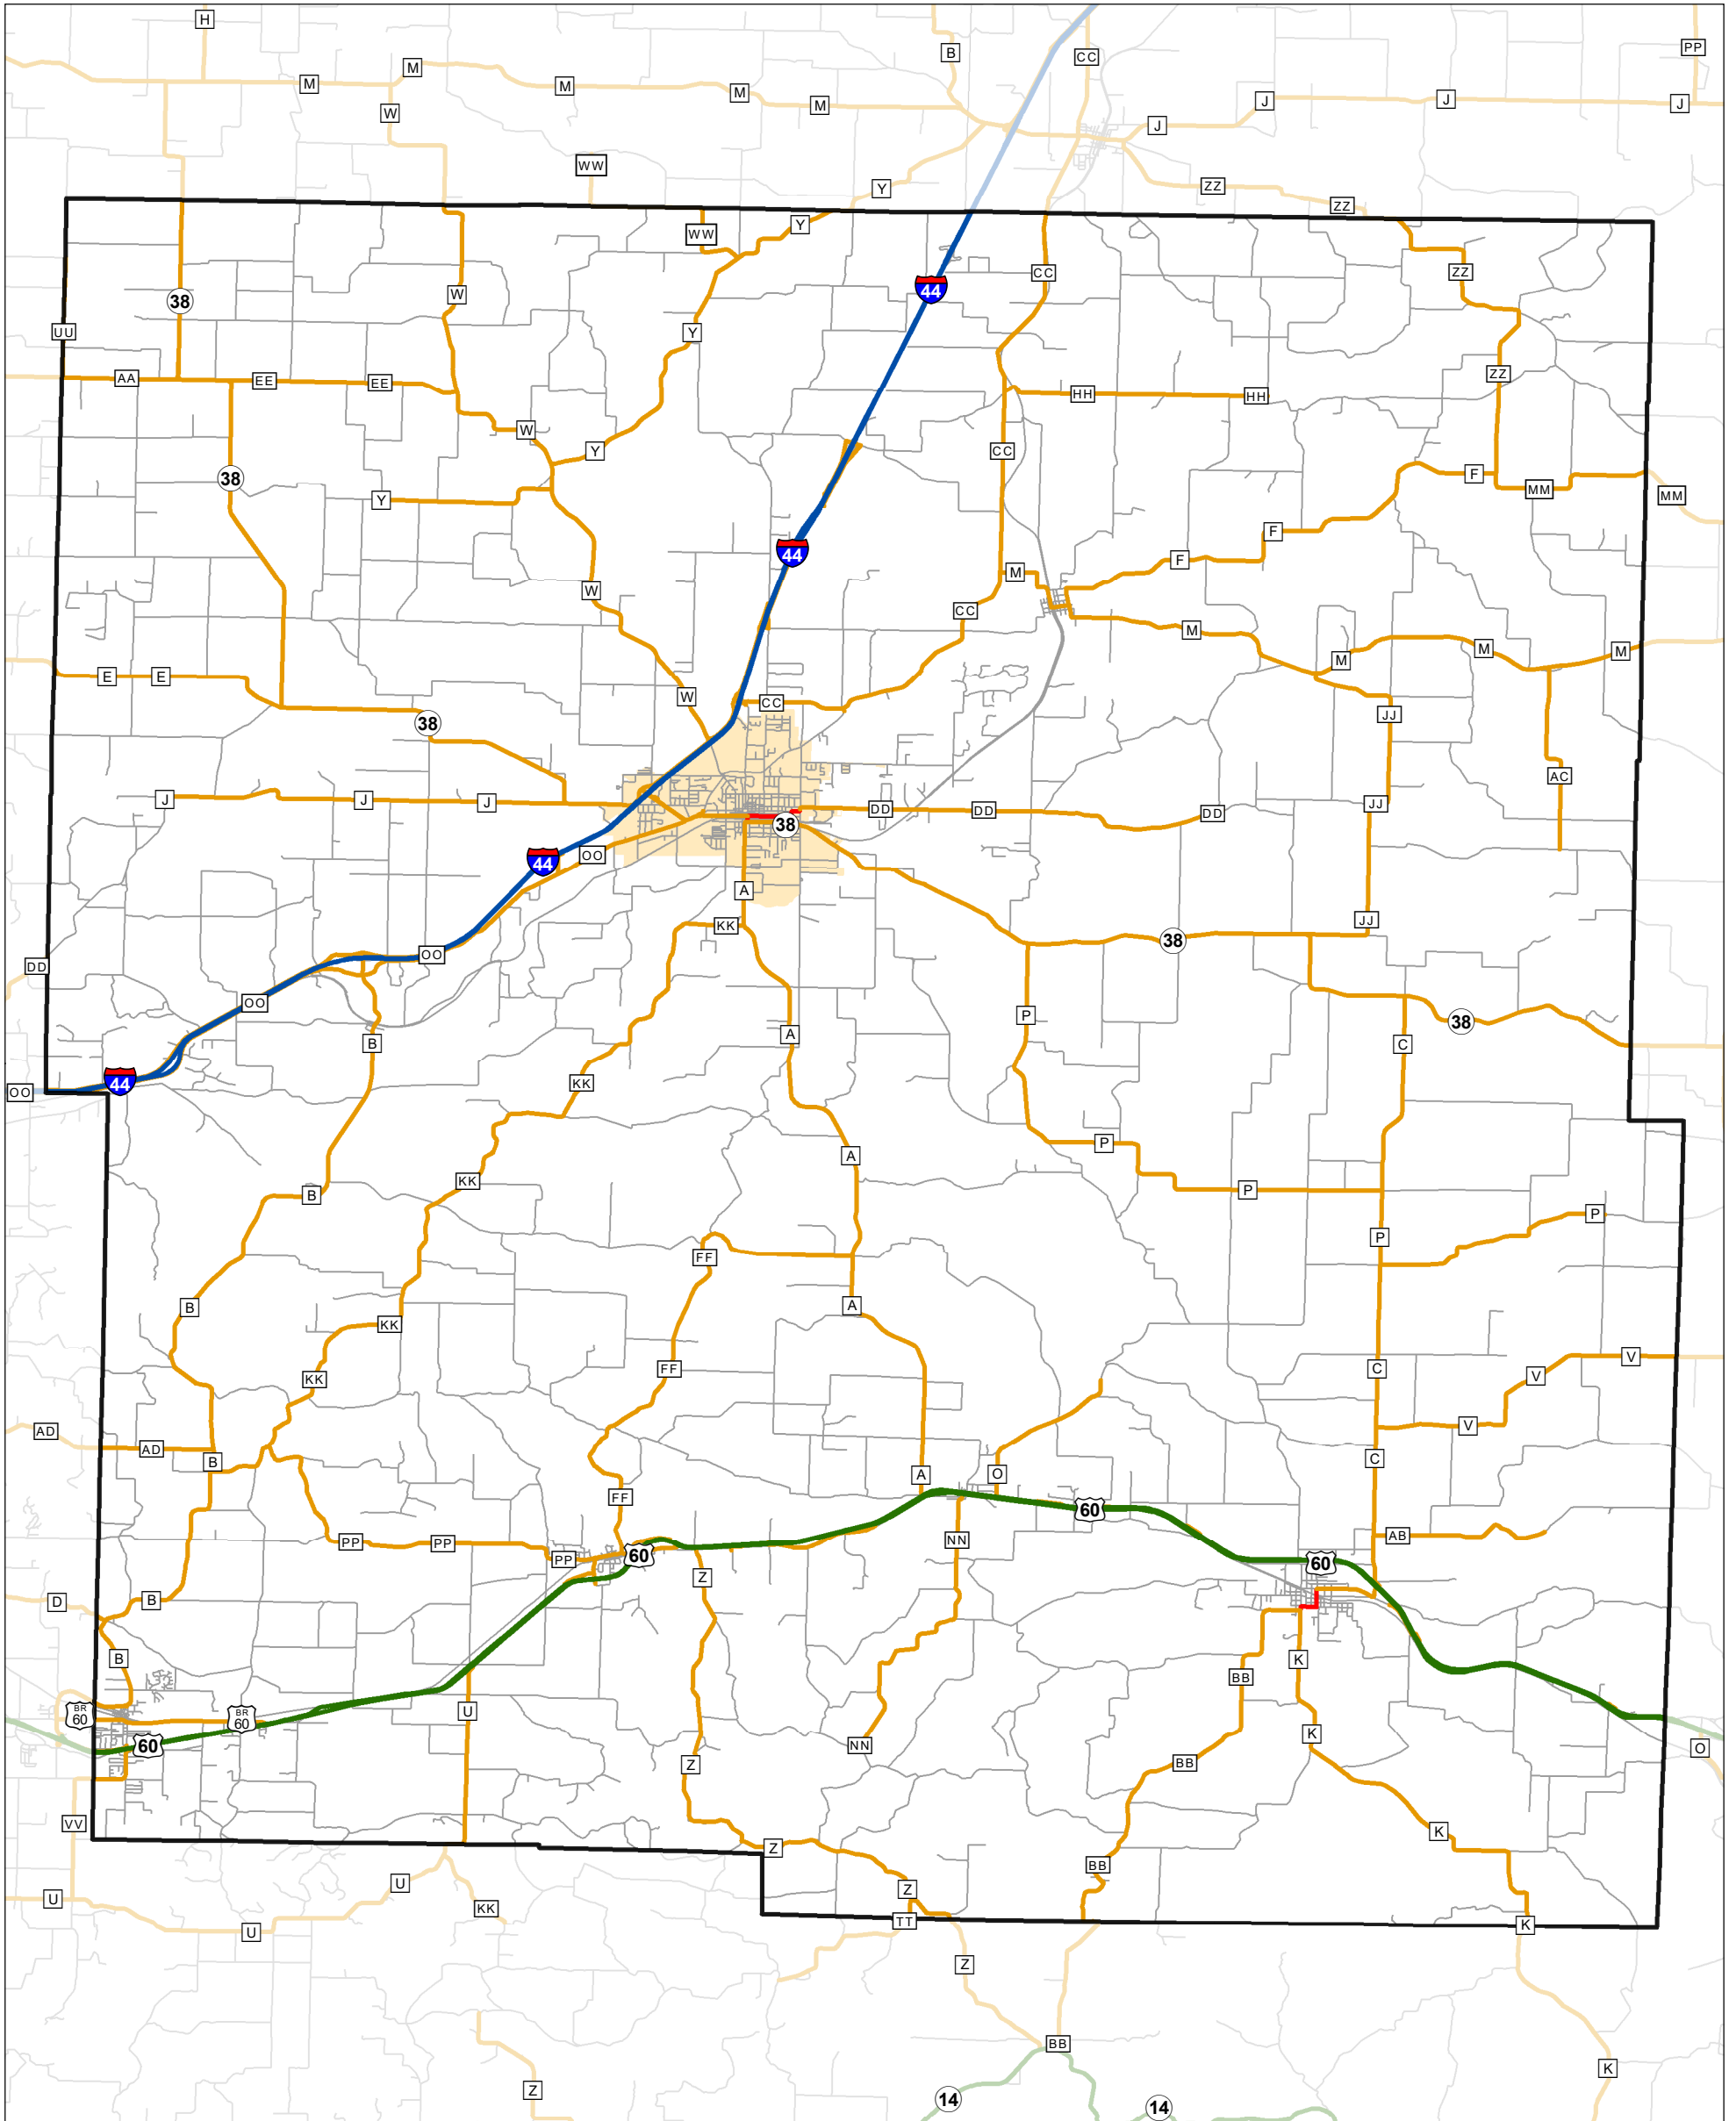

# State System Classification

## WEBSTER COUNTY MISSOURI

State System Class	Miles
Interstate	20.787
Primary	23.956
Supplementary	280.009
State Marked - NOS	
Other Roads	
Urban Area	

**Transportation Planning**  
 105 W. Capitol Ave.  
 Jefferson City, MO 65102  
 Phone (573) 526-5478  
 Fax (573) 526-8052