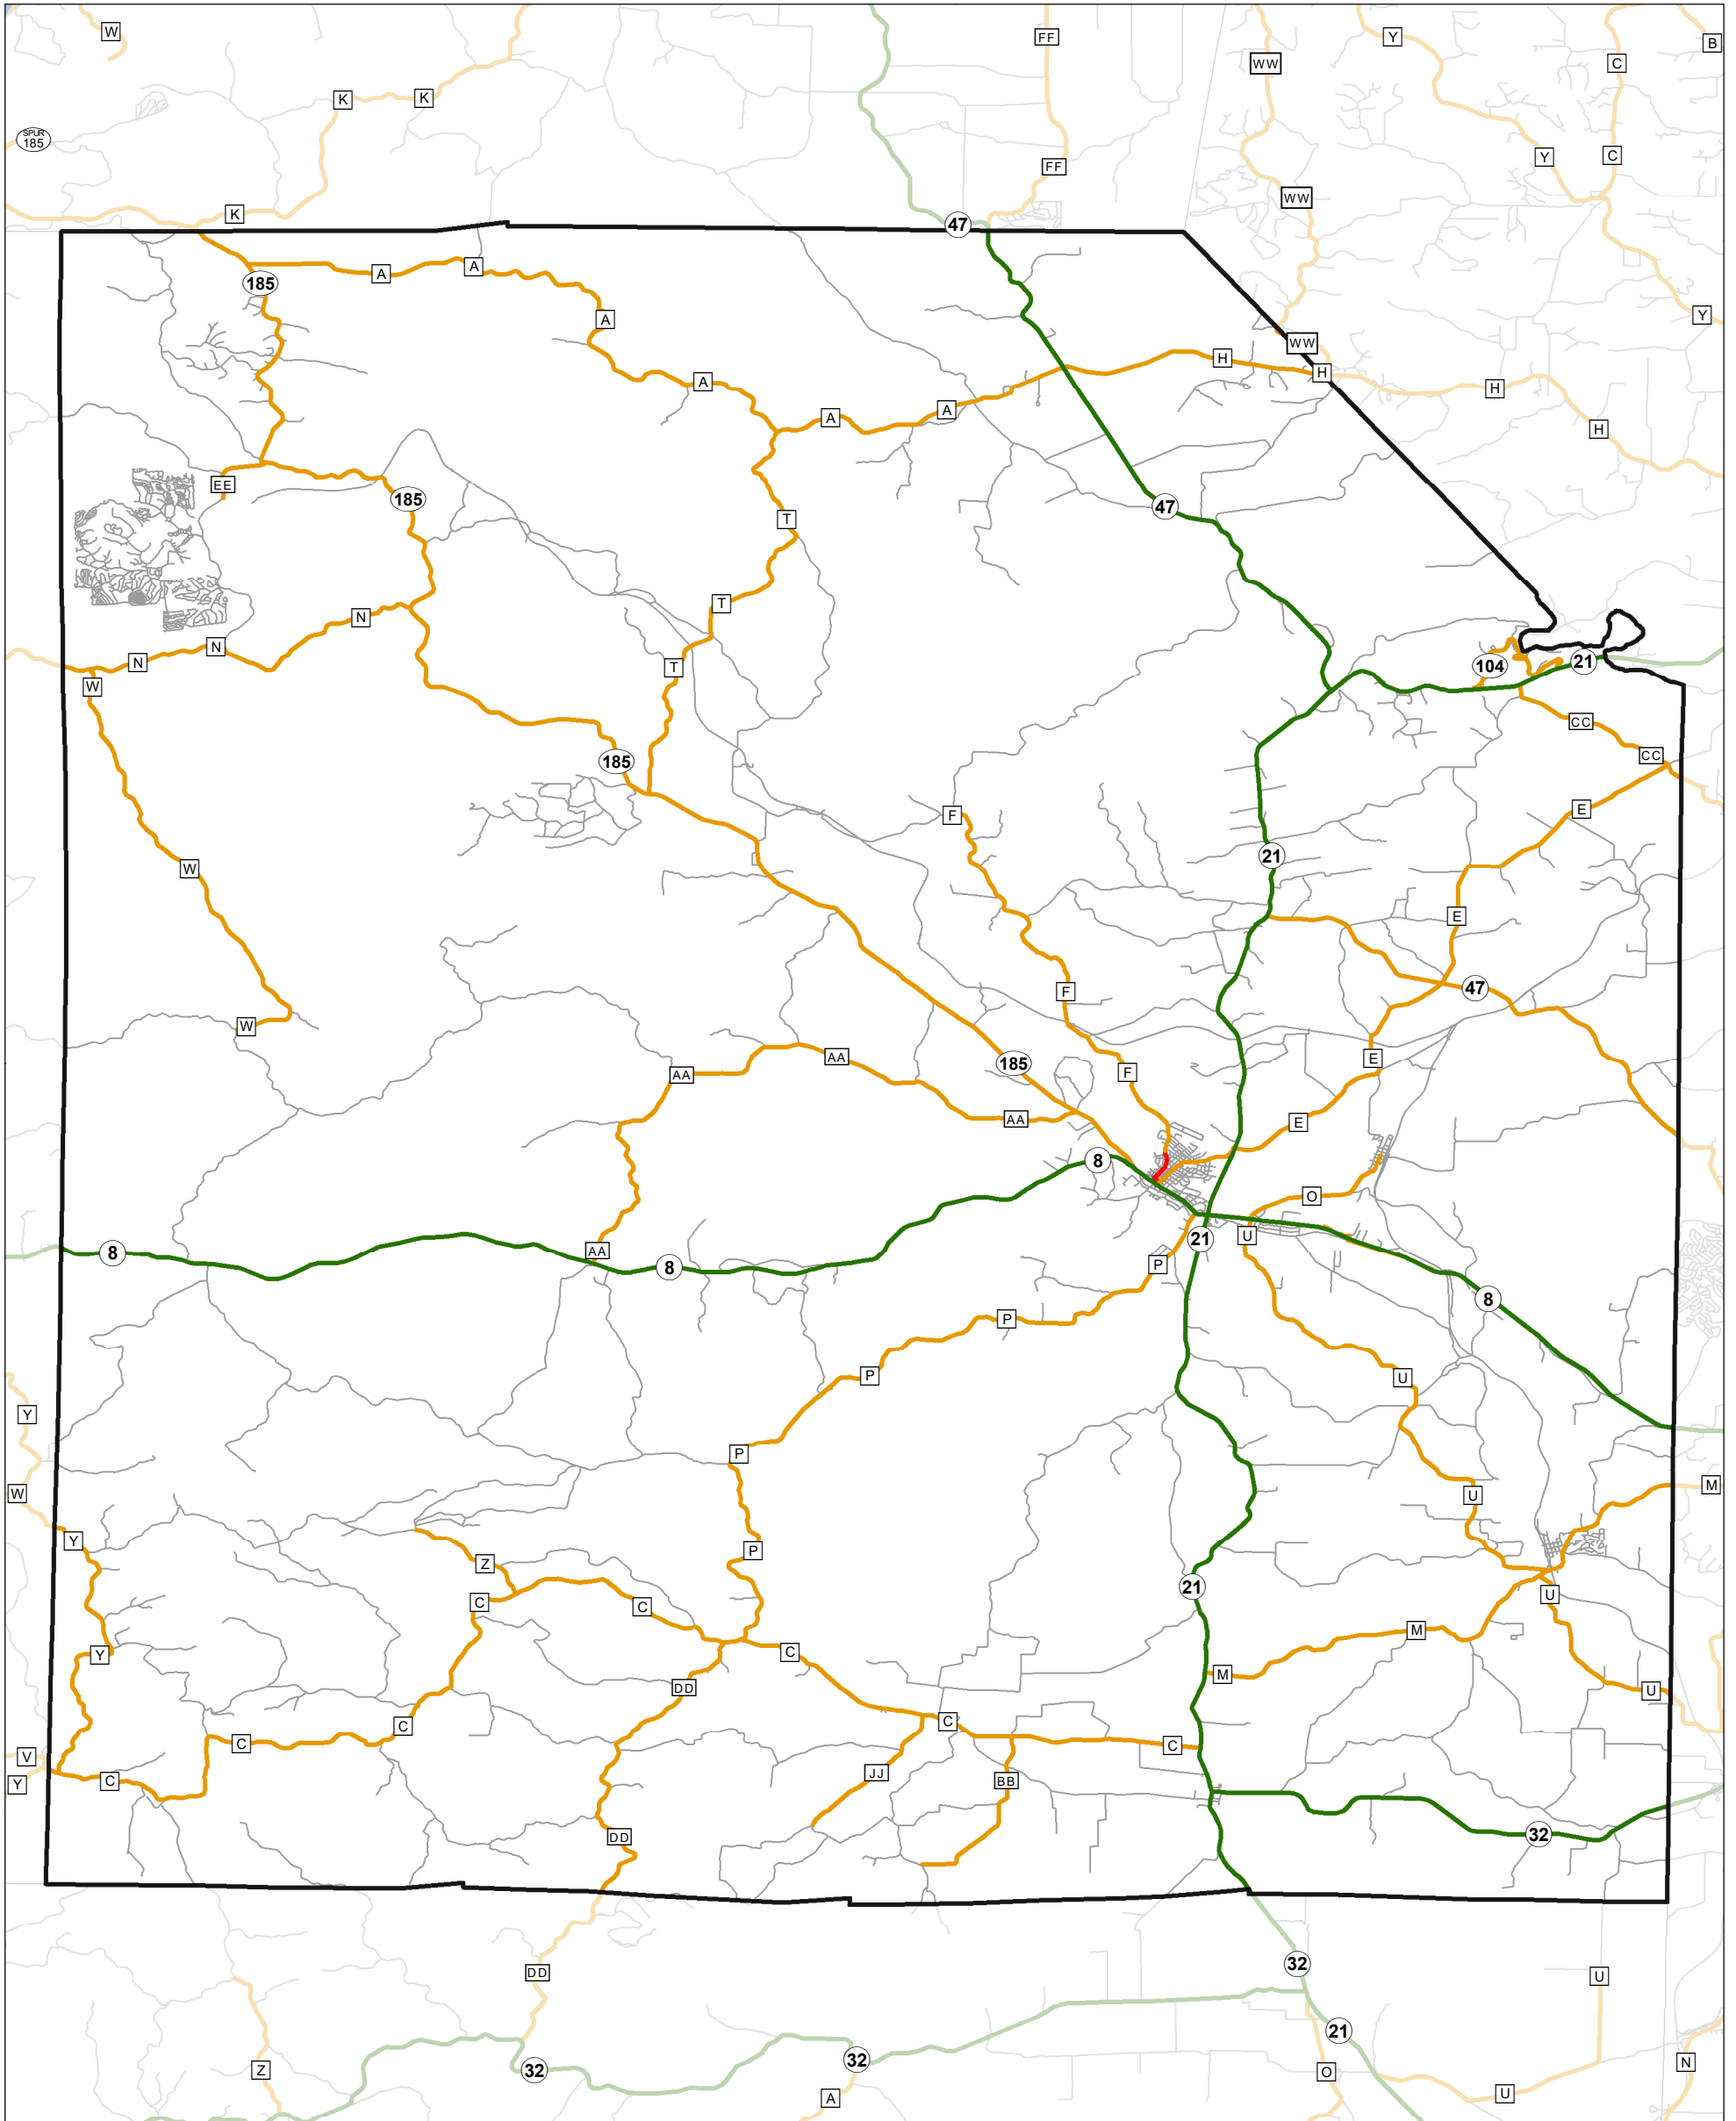

State System Classification

WASHINGTON COUNTY MISSOURI

State System Class	Miles
Interstate	0
Primary	76.975
Supplementary	203.769
State Marked - NOS	
Other Roads	
Urban Area	

Transportation Planning
 105 W. Capitol Ave.
 Jefferson City, MO 65102
 Phone (573) 526-5478
 Fax (573) 526-8052

April 2022